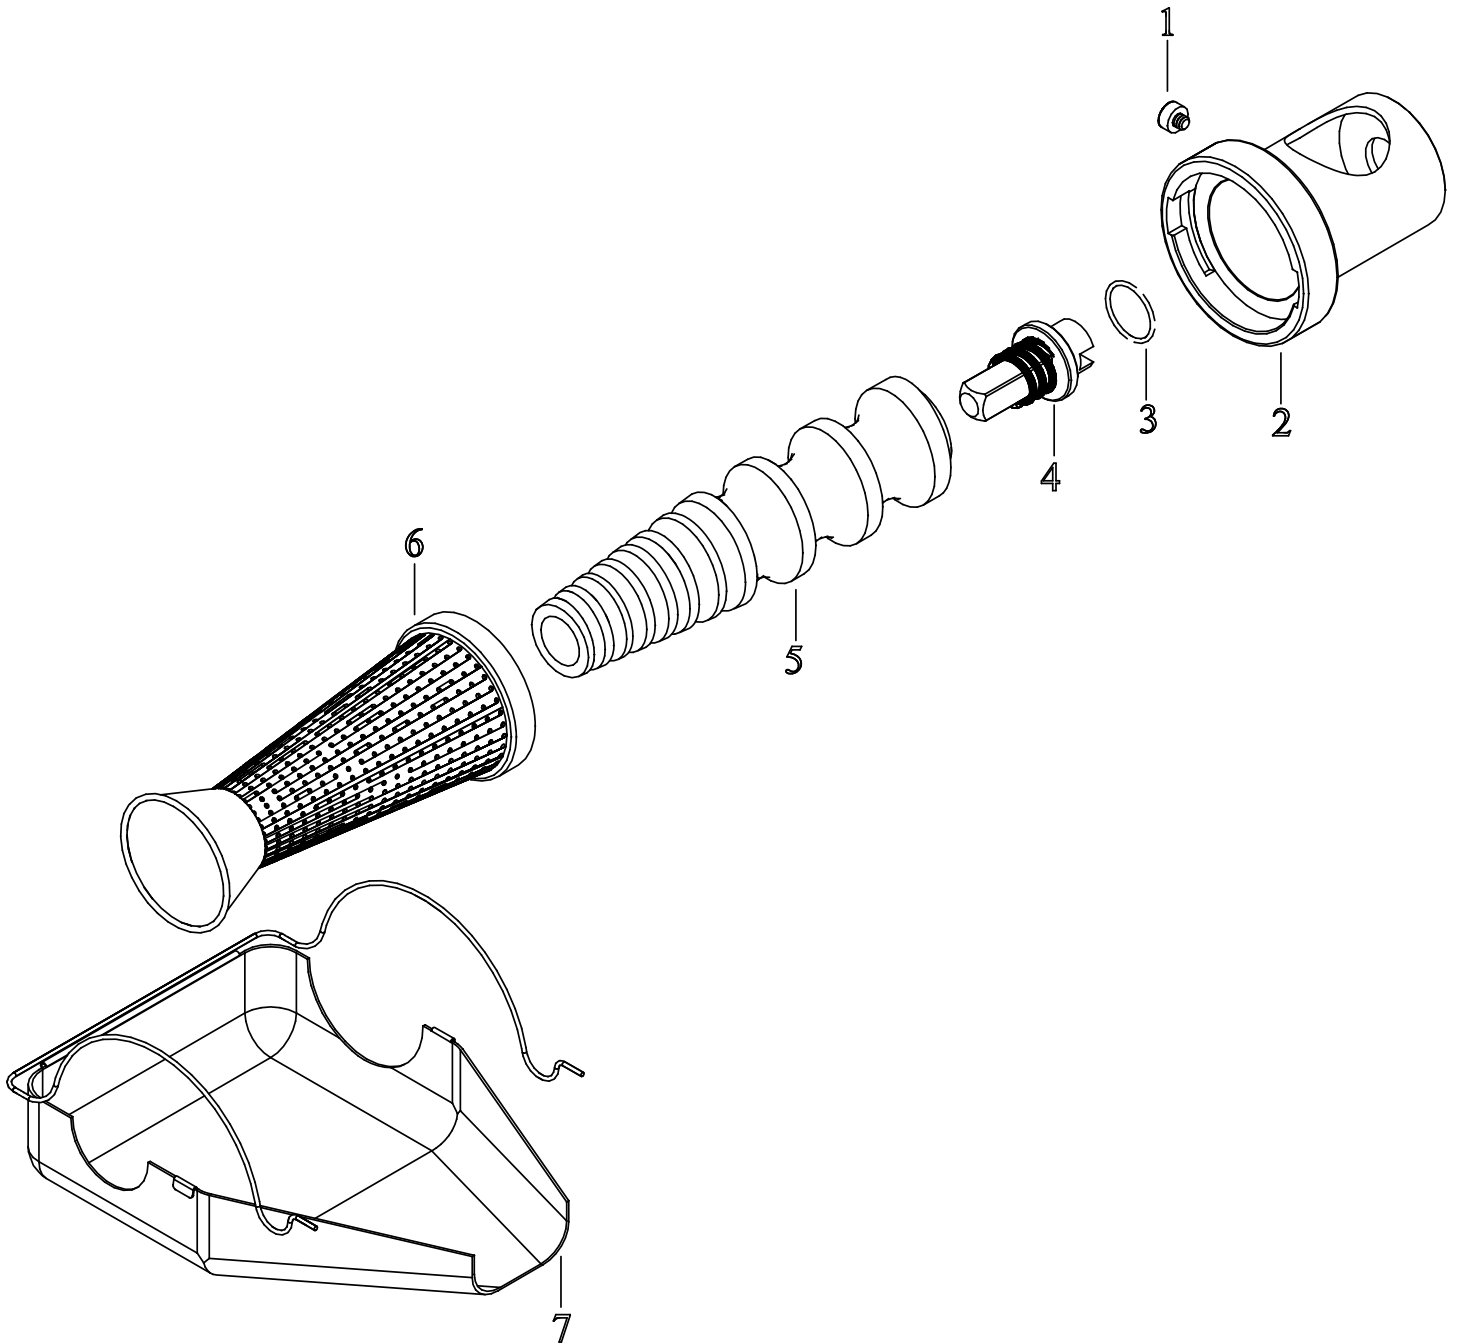

Parts Breakdown

Item 10103

Parts Breakdown

Item 10103

Item No.	Description	Position	Item No.	Description	Position	Item No.	Description	Position
15452	Grub Screw for 10103	1	79836	Pin with Spring Tomato Attachment for 10103	4	79838	Steel Drip Pan Tomato Attachment for 10103	7
79834	Body Tomato Attachment for 10103	2	79598	Auger for Tomato Attachment for 10103	5			
79835	O-Ring Tomato Attachment for 10103	3	79837	Steel Cone Filter Tomato Attachment for 10103	6			