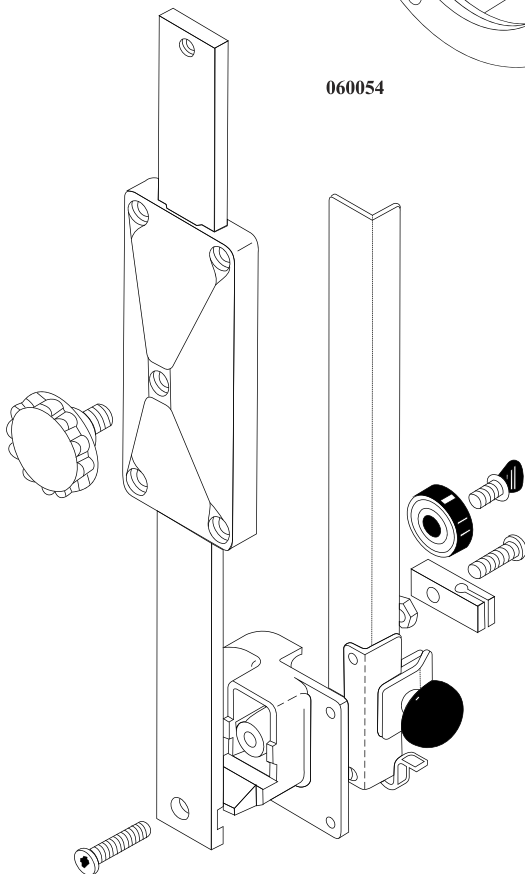

Parts Breakdown

Model BS-VE-3200-S 10272

060239

060054

060128