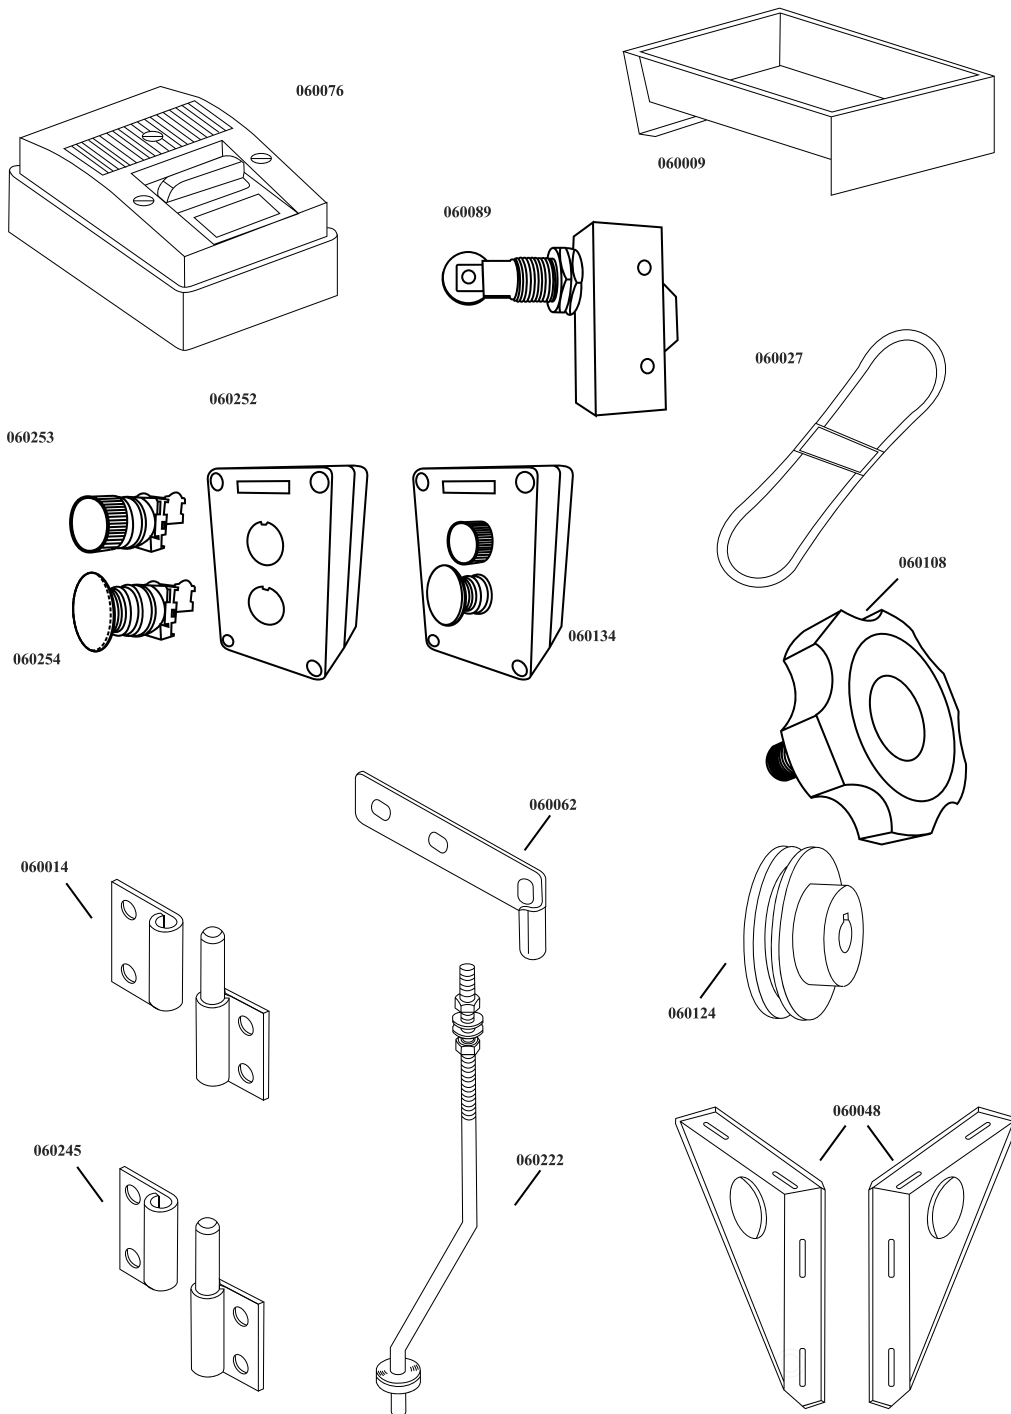

Parts Breakdown

Model BS-VE-3200-S 10272

Parts Breakdown

Model BS-VE-3200-S 10272

060098

060035

060019

Parts Breakdown

Model BS-VE-3200-S 10272

Parts Breakdown

Model **BS-VE-3200-S** 10272

Parts Breakdown

Model **BS-VE-3200-S** 10272

Parts Breakdown

Model **BS-VE-3200-S** 10272

Parts Breakdown

Model BS-VE-3200-S 10272

060193
060209

060202

Parts Breakdown

Model BS-VE-3200-S 10272

060239

060054

060128