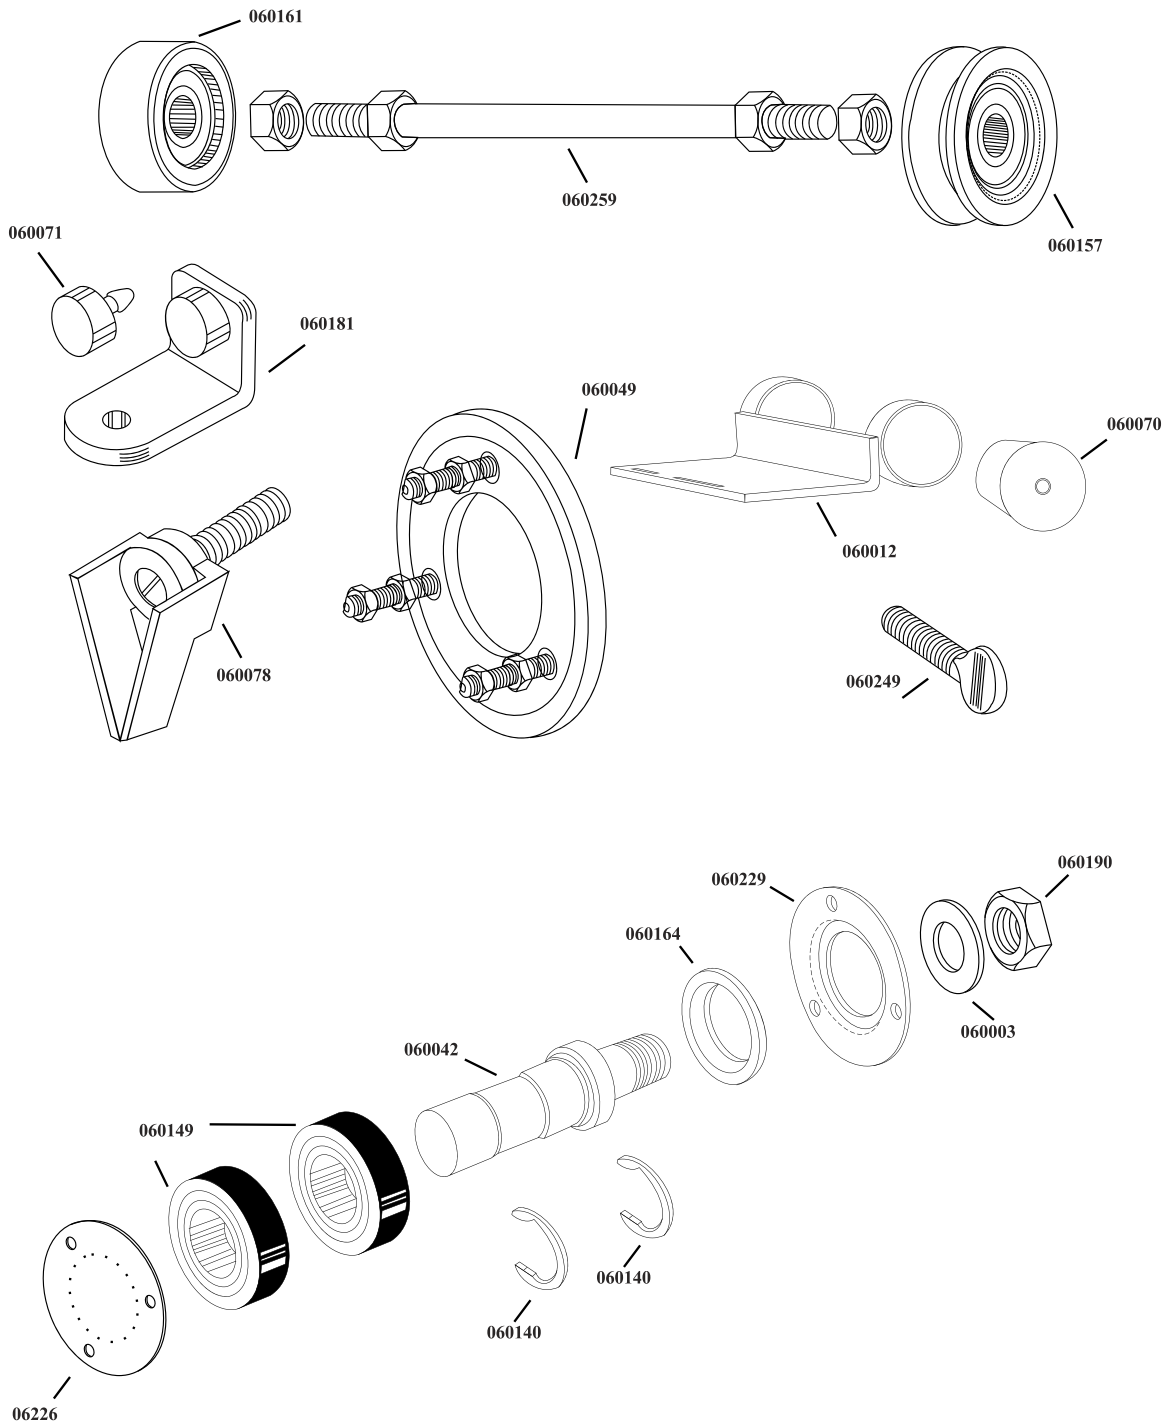

Parts Breakdown

Model BS-VE-3200-S 10272

Parts Breakdown

Model BS-VE-3200-S 10272

060098

060035

060019

Parts Breakdown

Model BS-VE-3200-S 10272

Parts Breakdown

Model **BS-VE-3200-S** 10272

Parts Breakdown

Model **BS-VE-3200-S** 10272

Parts Breakdown

Model **BS-VE-3200-S** 10272

Parts Breakdown

Model BS-VE-3200-S 10272

060193
060209

060202

Parts Breakdown

Model BS-VE-3200-S 10272

060239

060054

060128