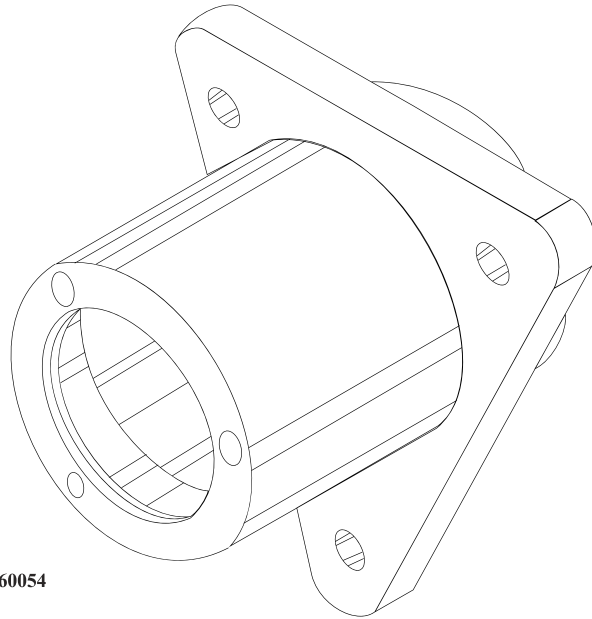

Parts Breakdown

Model BS-VE-3200-S 10272

060239