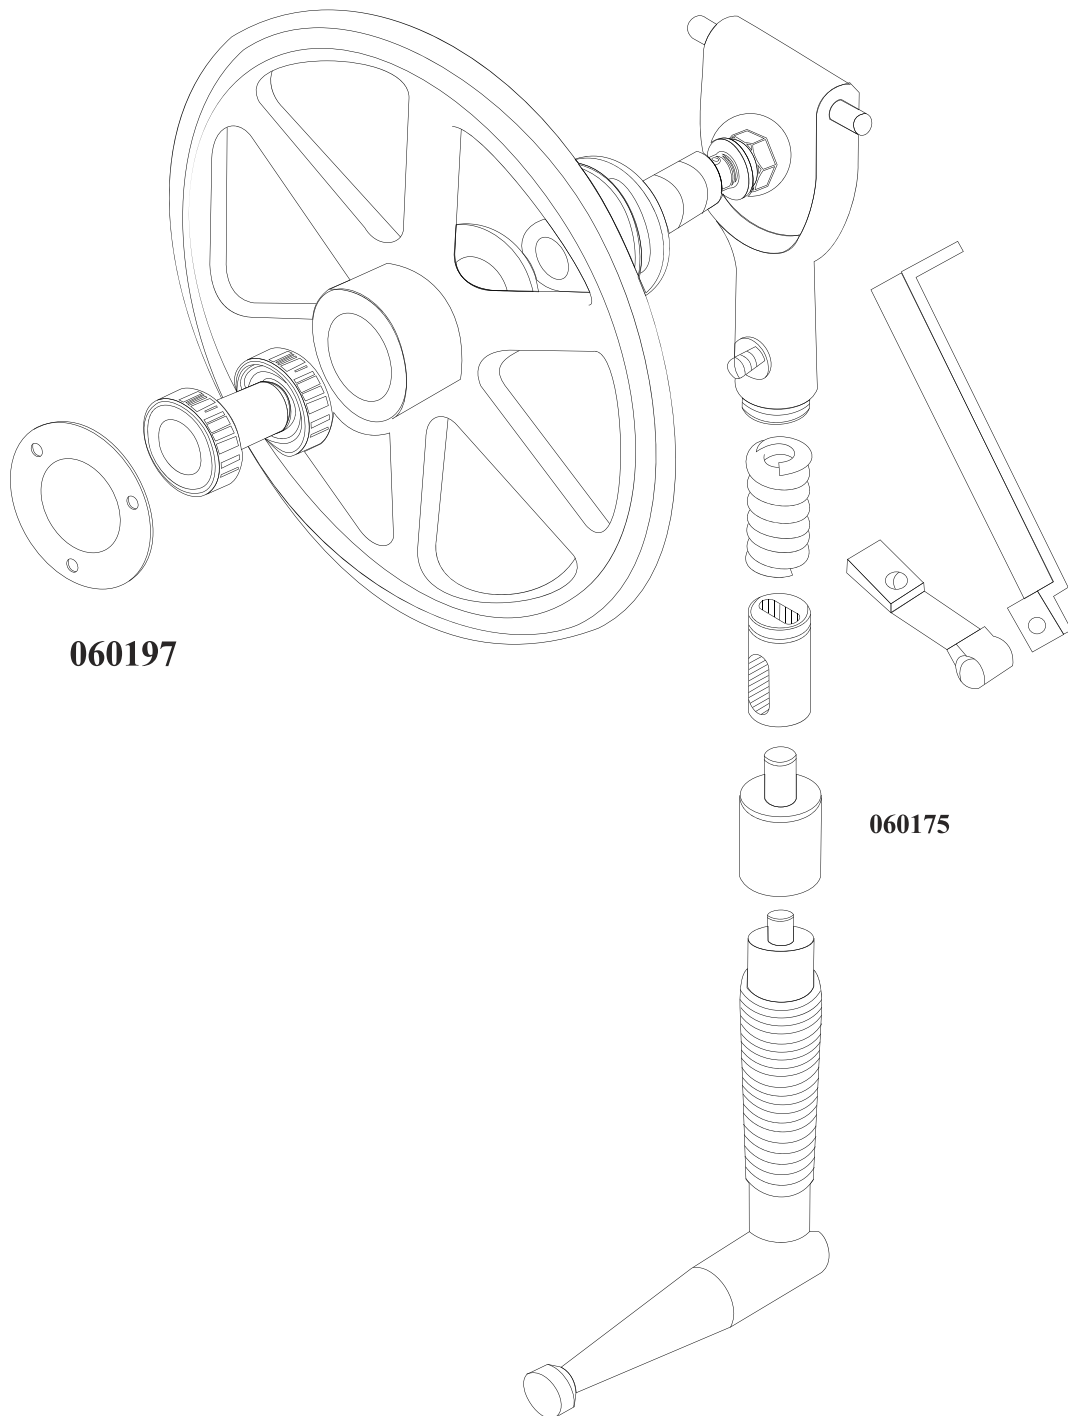

Parts Breakdown

Model BS-VE-3200-S 10272

Parts Breakdown

Model BS-VE-3200-S 10272

060098

060035

060019

Parts Breakdown

Model BS-VE-3200-S 10272

Parts Breakdown

Model **BS-VE-3200-S** 10272

Parts Breakdown

Model **BS-VE-3200-S** 10272

Parts Breakdown

Model **BS-VE-3200-S** 10272

Parts Breakdown

Model BS-VE-3200-S 10272

060193
060209

060202

Parts Breakdown

Model BS-VE-3200-S 10272

060239

060054

060128