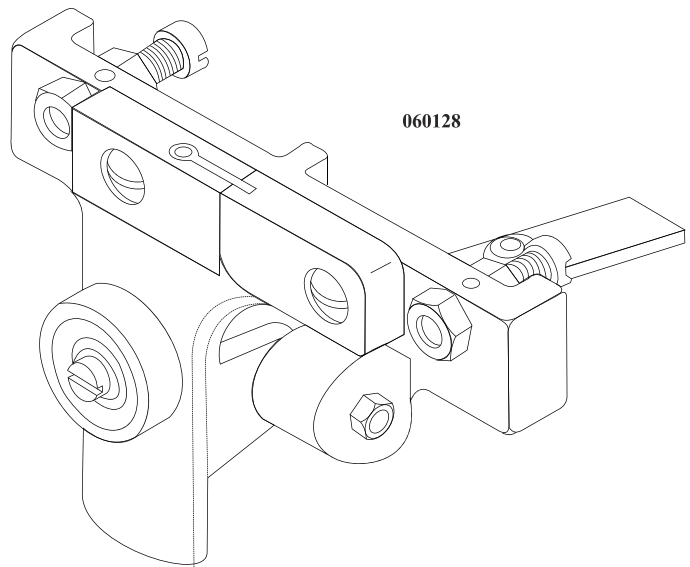

Parts Breakdown

Model BS-VE-3200-S 10272

| Item No. | Description | Position | Item No. | Description | Position | Item No. | Description | Position |
|----------|---|----------|----------|--|----------|----------|---|----------|
| 62199 | Front Cover for Steering Wheel for 10272 | 06226 | 24156 | Scraper Bracket for 10272 | 060074 | AJ916 | Complete Strap with Iron Handle for 10272 | 060175 |
| 64825 | Steel Cover for Steering Shaft for 10272 | 06229 | 62201 | Switch for 10272 | 060076 | 62197 | Complete Car Iron Wheel for 10272 | 060181 |
| 45115 | Washer for 10272 | 060003 | 17707 | Scraper for 10272 | 060078 | 24155 | Bolt for 10272 | 060184 |
| AJ917 | Metal Tray for 10272 | 060009 | 17708 | Scraper for 10272 | 060080 | 26129 | Long Screw for Aluminum Guide for 10272 | 060187 |
| 62185 | Base with Facial Steel Roller or Iron for 10272 | 060011 | 62186 | Steel Handle for 10272 | 060081 | 44012 | Lower Shaft Nut for 10272 | 060190 |
| 62152 | Motor Base for 10272 | 060012 | 44013 | Micro Switch for 10272 | 060089 | 64564 | Lower Flywheel for 10272 | 060193 |
| 62061 | Long Door Hinge for 10272 | 060014 | 64585 | Complete Aluminum Housing for 10272 | 060098 | 62206 | Complete Upper Cylindrical Flywheel for 10272 | 060197 |
| 62210 | Full Arm Shield for 10272 | 060019 | 24154 | Pin for 10272 | 060103 | 62206 | Complete Upper Cylindrical Flywheel for 10272 | 060202 |
| 23716 | Belt for 10272 | 060027 | 62078 | Tightening Knob for 10272 | 060107 | 24137 | Pulley for 10272 | 060209 |
| 45116 | Pin for 10272 | 060029 | 16869 | Knob for 10272 | 060108 | 62204 | Motor Tension Screw for 10272 | 060222 |
| 62184 | Spacer for 10272 | 060033 | 64592 | Upper Steel Guide for 10272 | 060116 | 17717 | Cover for 10272 | 060229 |
| 62209 | Arm Shaft for 10272 | 060035 | 62188 | Flywheel Scraper Holder for 10272 | 060119 | 62200 | Aluminum Housing for 10272 | 060239 |
| 24135 | Shaft for 10272 | 060038 | 62203 | Motor Pulley for 10272 | 060124 | 62099 | Door Hinge for 10272 | 060245 |
| 24139 | Shaft for 10272 | 060042 | 45066 | Guide for 10272 | 060127 | 62102 | Front Plate Screw for 10272 | 060248 |
| 62205 | Steel Square Brackets for 10272 | 060048 | 23718 | Guide Assembly for 10272 | 060128 | 64570 | Tension Screw for 10272 | 060249 |
| 62065 | Aluminum Flange for 10272 | 060049 | 62193 | Blade Protector for 10272 | 060131 | 17719 | Cover for 10272 | 060251 |
| 62066 | Aluminum Front for 10272 | 060051 | AL385 | Complete Box + Start & Stop Button for 10272 | 060134 | 31436 | Housing (Box) only for Switch for 10272 | 060252 |
| 62207 | Complete Front Plate for 10272 | 060054 | 62132 | Hairpin Spring for 10272 | 060138 | 16873 | Start Switch (Green Button) for 10272 | 060253 |
| 62170 | Steel Door Hook for 10272 | 060062 | 17711 | Clip for 10272 | 060140 | 16874 | Stop Switch for 10272 | 060254 |
| 15587 | Fluted Guide Pair for 10272 | 060063 | 45067 | Bearing 6200 for 10272 | 060148 | 62143 | Screw for Roller Port Guide for 10272 | 060255 |
| 64593 | Lower Steel Guide for 10272 | 060064 | 16871 | Bearing for 10272 | 060149 | 45068 | Screw for 10272 | 060256 |
| 64592 | Upper Steel Guide for 10272 | 060065 | 16872 | Bearing 6205-2RS1 for 10272 | 060150 | AJ915 | Screw for 10272 | 060257 |
| 26128 | Aluminum Guide for 10272 | 060066 | 62169 | Trapezoidal Flywheel for 10272 | 060157 | 62195 | Wheel Shaft for 10272 | 060259 |
| 64594 | Nylon Guide for 10272 | 060069 | 62194 | Complete Flat Wheel for 10272 | 060161 | 26130 | Short Screw for Aluminum Guide for 10272 | 060261 |
| 62151 | Motor Base Rubber for 10272 | 060070 | 40168 | Seal for 10272 | 060164 | 39416 | Motor 220/60/1 for 10272 | |
| AJ570 | Rubber Stopper for 10272 | 060071 | 62091 | Aluminum Support for 10272 | 060167 | | | |