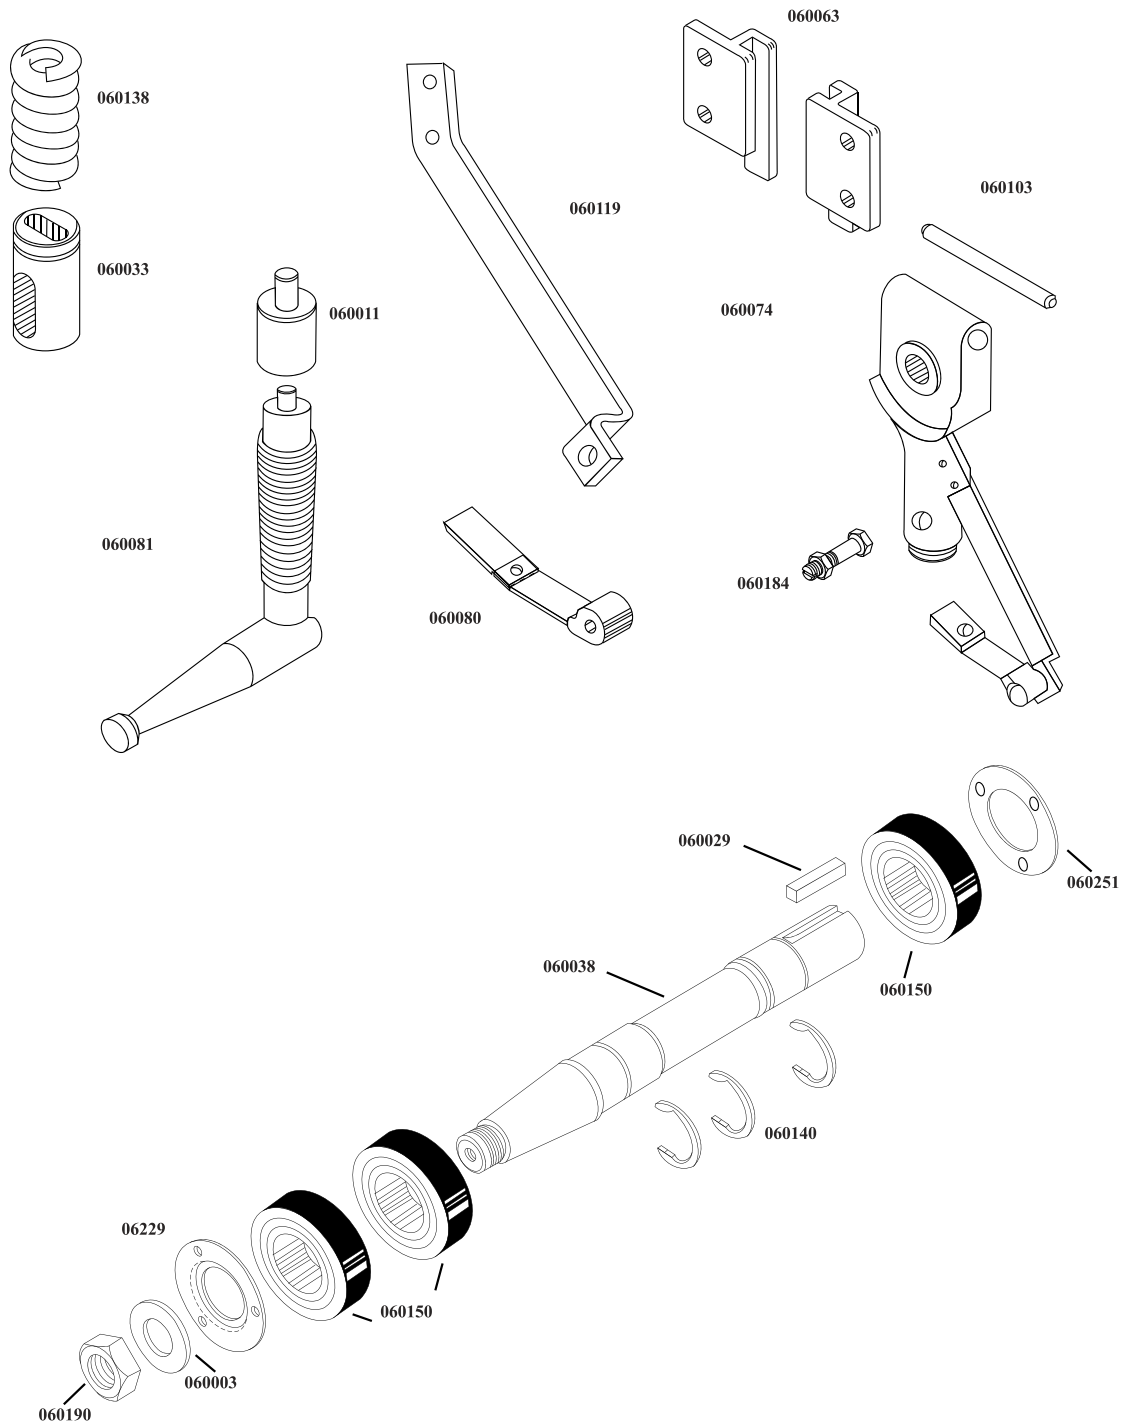

Parts Breakdown

Model BS-VE-3200-S 10272

Parts Breakdown

Model BS-VE-3200-S 10272

060098

060035

060019

Parts Breakdown

Model BS-VE-3200-S 10272

Parts Breakdown

Model **BS-VE-3200-S** 10272

Parts Breakdown

Model **BS-VE-3200-S** 10272

Parts Breakdown

Model **BS-VE-3200-S** 10272

Parts Breakdown

Model BS-VE-3200-S 10272

060193
060209

060202

Parts Breakdown

Model BS-VE-3200-S 10272

060239

060054

060128