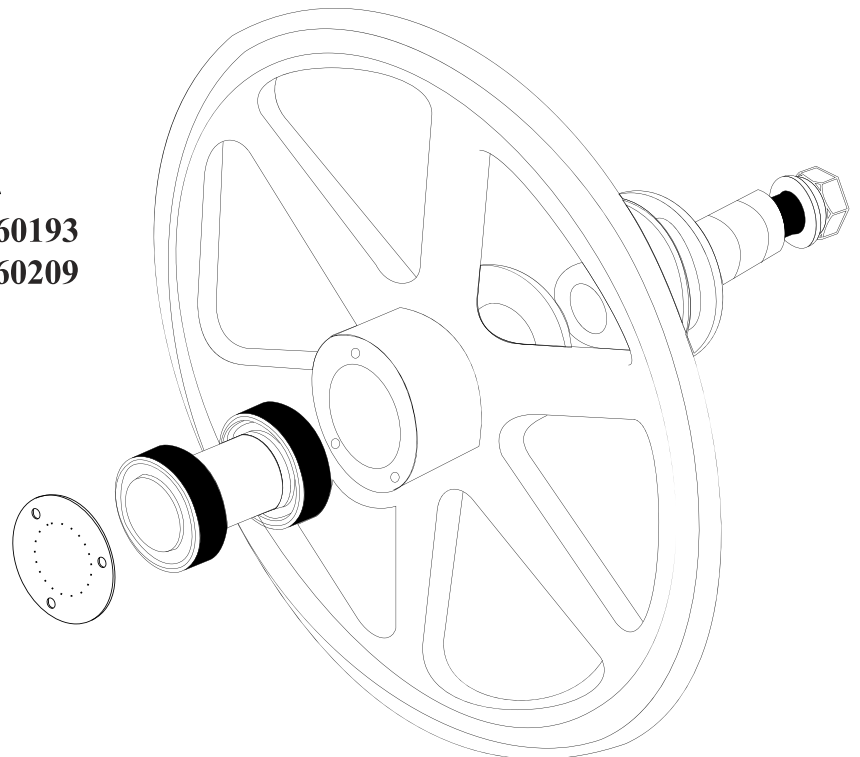

Parts Breakdown

Model BS-VE-3200-S 10272

Parts Breakdown

Model BS-VE-3200-S 10272

060098

060035

060019

Parts Breakdown

Model BS-VE-3200-S 10272

Parts Breakdown

Model **BS-VE-3200-S** 10272

Parts Breakdown

Model **BS-VE-3200-S** 10272

Parts Breakdown

Model **BS-VE-3200-S** 10272

Parts Breakdown

Model BS-VE-3200-S 10272

060193
060209

060202

Parts Breakdown

Model BS-VE-3200-S 10272

060239

060054

060128