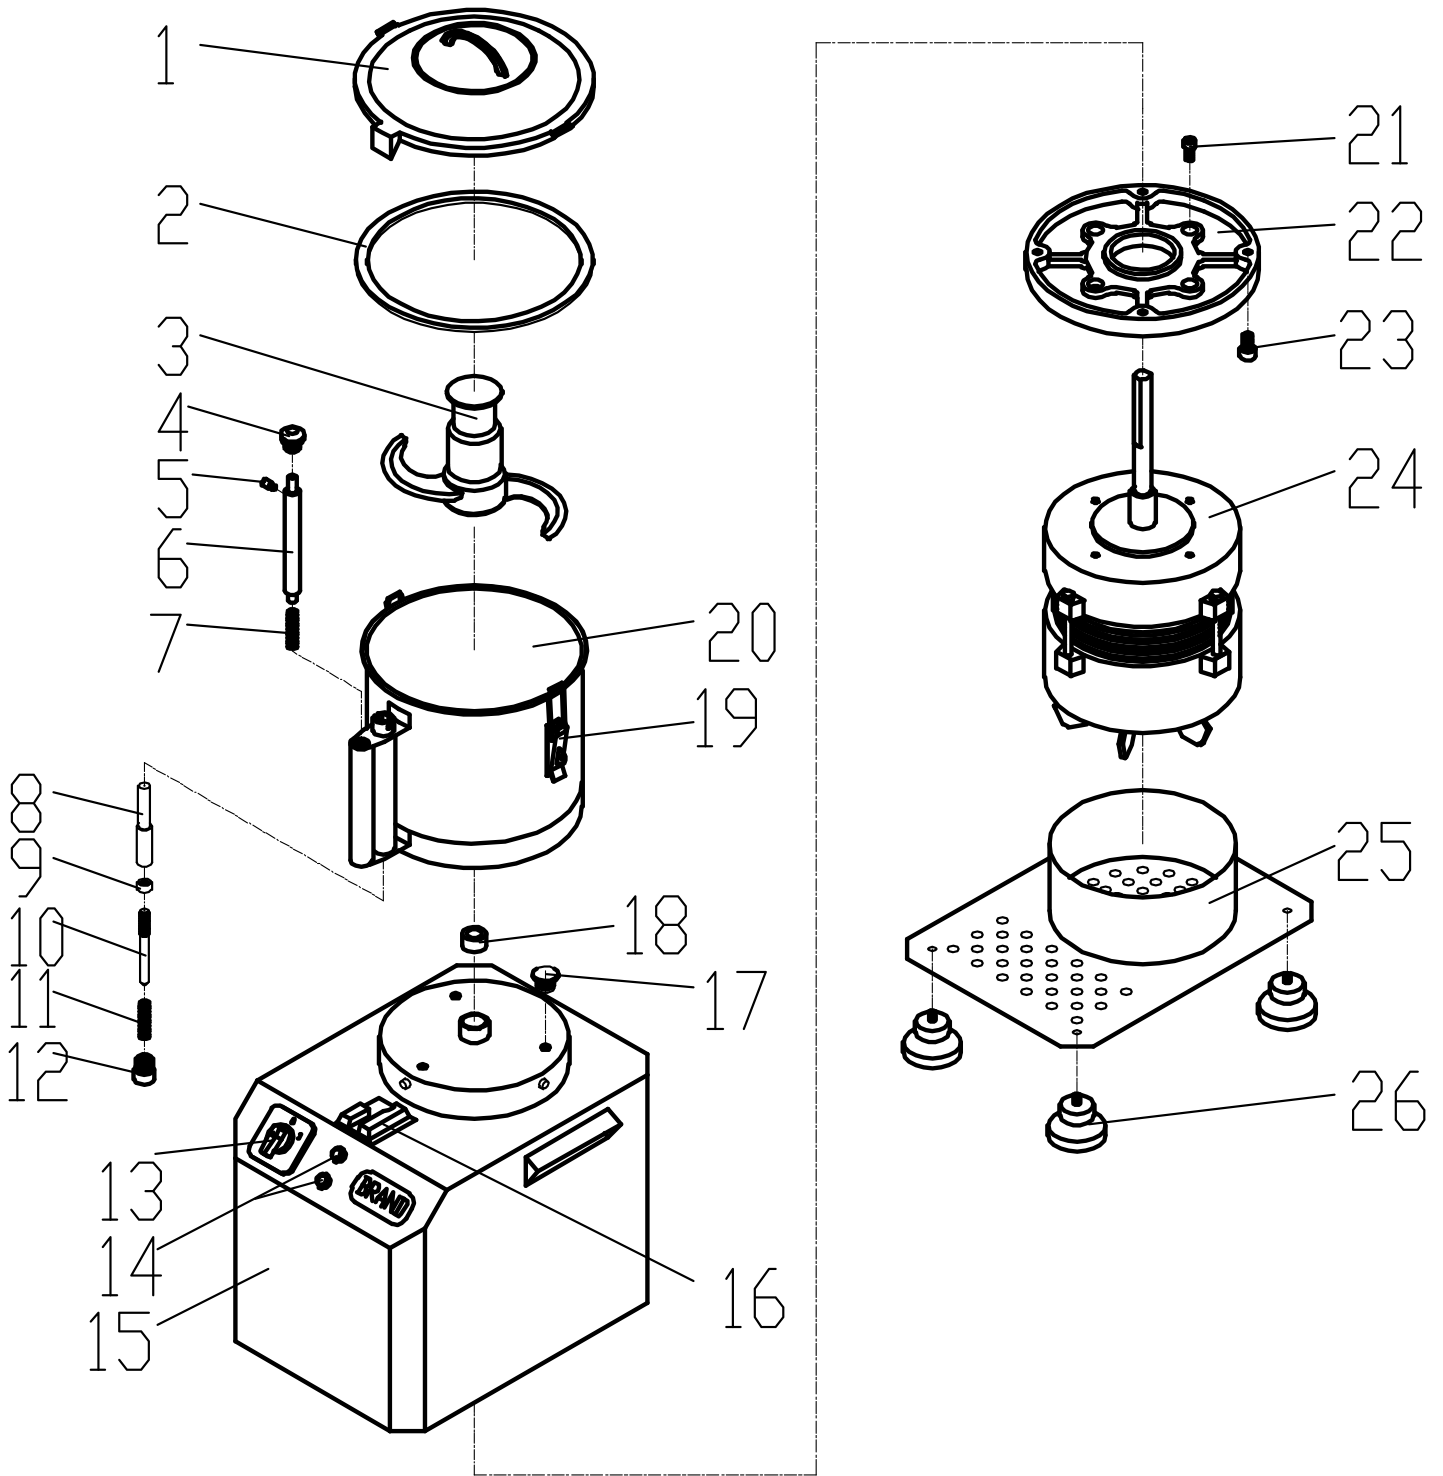

Parts Breakdown

Model **FP-CN-0003** 10916