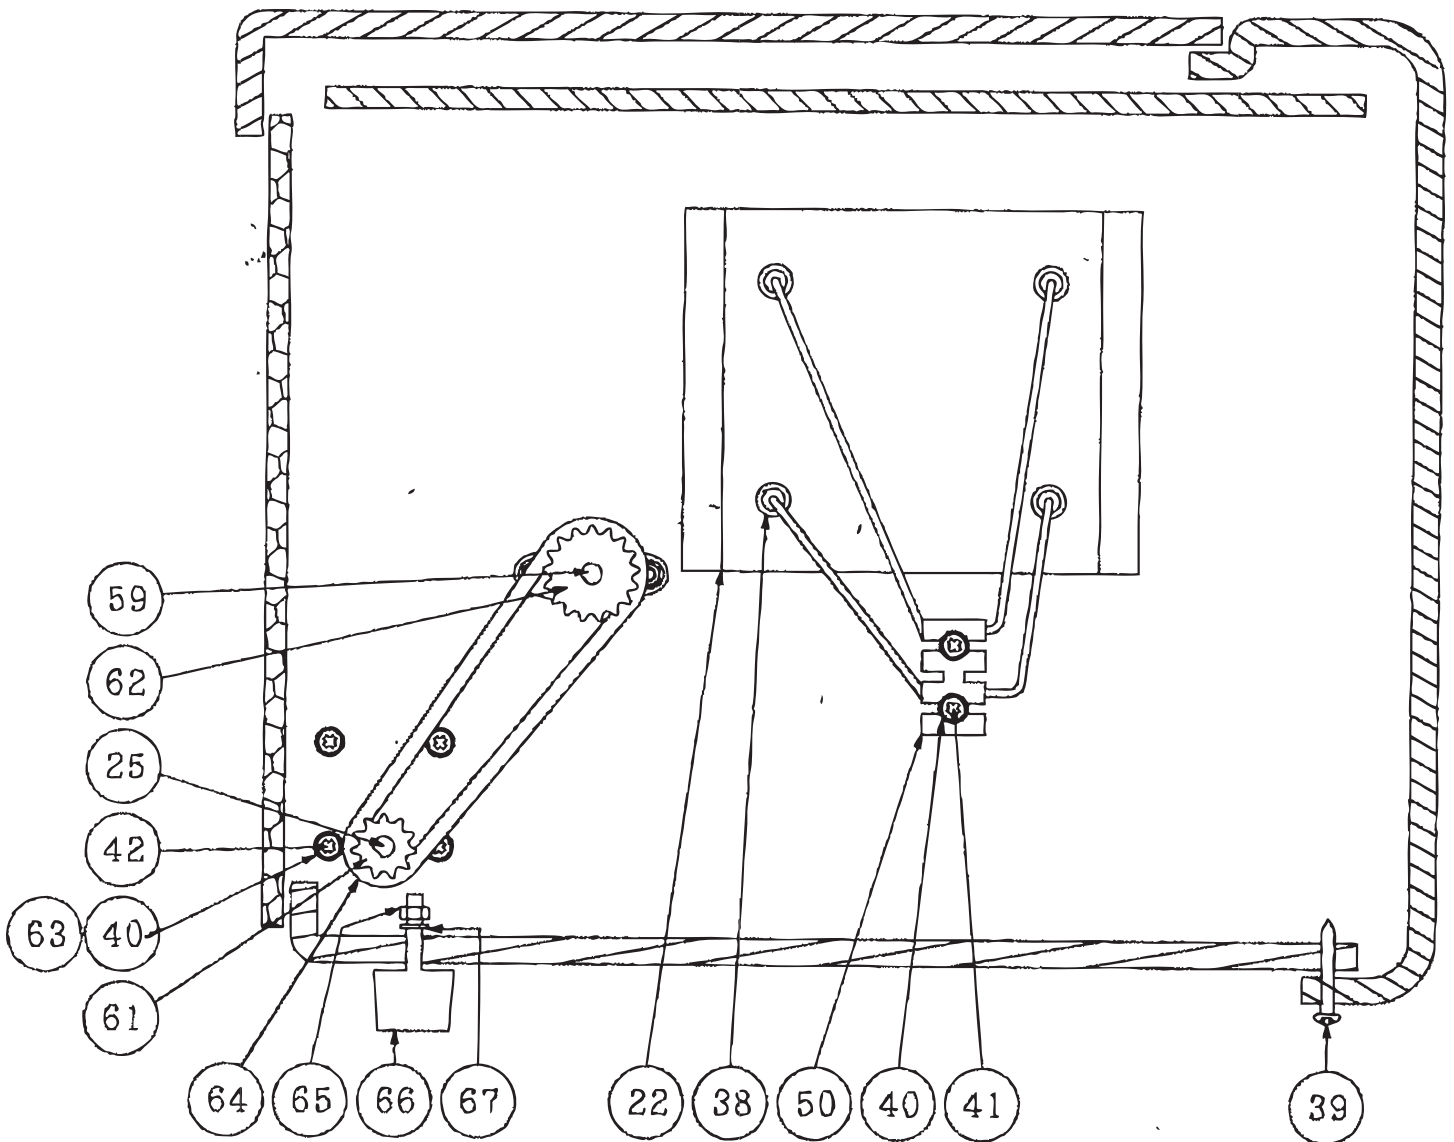

Parts Breakdown

Model CE-TW-0356 11387

Parts Breakdown

Model CE-TW-0356 11387

Parts Breakdown

Model **CE-TW-0356** 11387

Parts Breakdown

Model CE-TW-0356 11387

Parts Breakdown

Model CE-TW-0356 11387

Parts Breakdown

Model CE-TW-0356 11387

Parts Breakdown

Model CE-TW-0356 11387

Item No.	Description	Position	Item No.	Description	Position	Item No.	Description	Position
19023	Stainless Steel Cover for 11387	01	19037	Protection for Conveyor for 11387	17 - 19	19051	Big Terminal Block PA-12 (12P) for 11387	49
19024	Fan Terminal for 11387	02	19038	Protection for Element for 11387	20 - 22	40560	Small Terminal Block for 11387	50
19025	Insulation Plate for 11387	03	19039	Fan with Protection for 11387	23 - 24	19393	Drive Axel for 11387	59
19026	Plate Front for 11387	04	19040	Motor for 11387	25	19052	Gear 11T for 11387	61
19027	Cover Rear for 11387	05	19041	4P On/Off Switch for 11387	26	19053	Gear 17T for 11387	62
19028	Drawer for 11387	06, 06-1	19042	Switch Protection for 11387	27	40561	Chain Belt (#25x56Mesh) for 11387	64
19029	Front Plate for 11387	07, 07-1	19043	EGO Switch 250C (Middle for Top Heat Control) for 11387	28-1	AG702	Rubber Feet for 11387	66
19030	Rear Plate for 11387	08	19044	EGO Switch 320C (Bottom for Lower Heat Control) for 11387	28-2	AG703	Panel for 11387	68
19031	Left Plate for 11387	09	19046	11VR1KOM Speed Regular Switch for 11387	32	AG704	Screw for 11387	70
19032	Right Plate for 11387	10	19047	Indicate Light for 11387	33	19054	Stainless Steel Conveyor for 11387	72
19033	Base Plate for 11387	11	19048	T.O.D.36 F65 for 11387	37	AG705	Driver Shaft for 11387	73
19034	Insulation Plate Middle for 11387	12	19055	Heater Element 240V 3600W for 11387	38-2	AG706	Teflon Holder for 11387	74
19035	Conveyor Frame Completed for 11387	13	19050	CR-1 Thermostat (Top - Speed Control) for 11387	45	47387	Stacking Kit for 11387	
27537	Complete Tray for 11387	14 - 16	AH670	Hi Limit/Reset Switch for 11387	46	AI875	Master Link of Stainless Steel Conveyor for 11387	