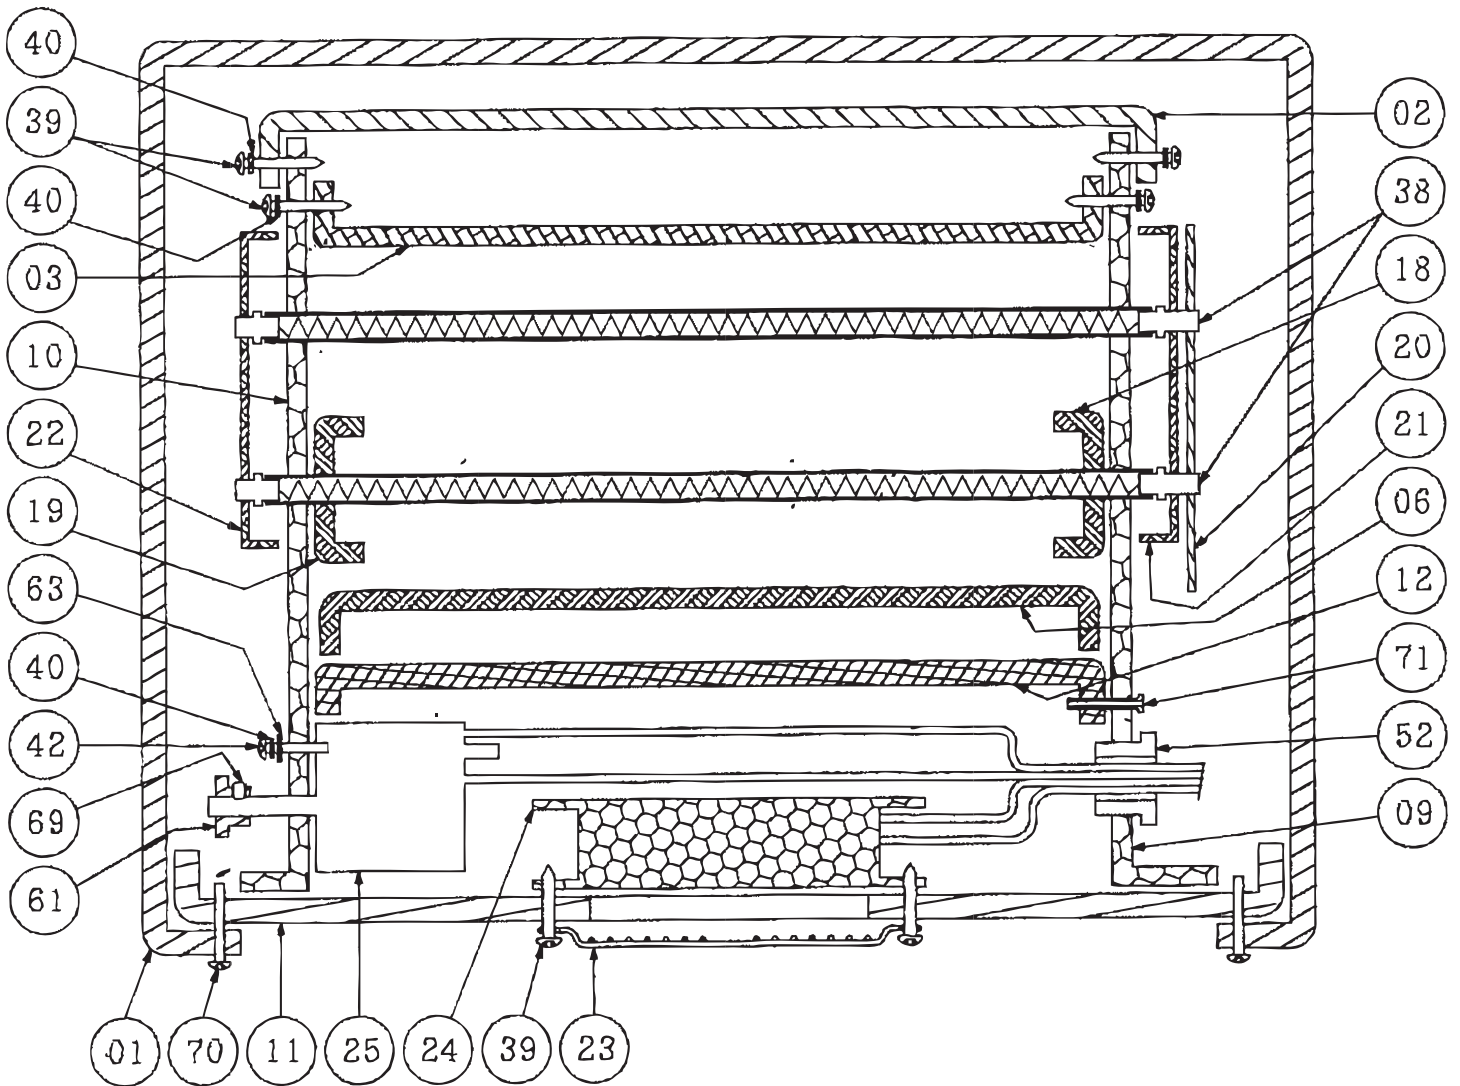

Parts Breakdown

Model CE-TW-0356 11387

Parts Breakdown

Model CE-TW-0356 11387

Parts Breakdown

Model **CE-TW-0356** 11387

Parts Breakdown

Model CE-TW-0356 11387

Parts Breakdown

Model CE-TW-0356 11387

Parts Breakdown

Model CE-TW-0356 11387

Parts Breakdown

Model CE-TW-0356 11387

Item No.	Description	Position	Item No.	Description	Position	Item No.	Description	Position
19023	Stainless Steel Cover for 11387	01	19037	Protection for Conveyor for 11387	17 - 19	19051	Big Terminal Block PA-12 (12P) for 11387	49
19024	Fan Terminal for 11387	02	19038	Protection for Element for 11387	20 - 22	40560	Small Terminal Block for 11387	50
19025	Insulation Plate for 11387	03	19039	Fan with Protection for 11387	23 - 24	19393	Drive Axel for 11387	59
19026	Plate Front for 11387	04	19040	Motor for 11387	25	19052	Gear 11T for 11387	61
19027	Cover Rear for 11387	05	19041	4P On/Off Switch for 11387	26	19053	Gear 17T for 11387	62
19028	Drawer for 11387	06, 06-1	19042	Switch Protection for 11387	27	40561	Chain Belt (#25x56Mesh) for 11387	64
19029	Front Plate for 11387	07, 07-1	19043	EGO Switch 250C (Middle for Top Heat Control) for 11387	28-1	AG702	Rubber Feet for 11387	66
19030	Rear Plate for 11387	08	19044	EGO Switch 320C (Bottom for Lower Heat Control) for 11387	28-2	AG703	Panel for 11387	68
19031	Left Plate for 11387	09	19046	11VR1KOM Speed Regular Switch for 11387	32	AG704	Screw for 11387	70
19032	Right Plate for 11387	10	19047	Indicate Light for 11387	33	19054	Stainless Steel Conveyor for 11387	72
19033	Base Plate for 11387	11	19048	T.O.D.36 F65 for 11387	37	AG705	Driver Shaft for 11387	73
19034	Insulation Plate Middle for 11387	12	19055	Heater Element 240V 3600W for 11387	38-2	AG706	Teflon Holder for 11387	74
19035	Conveyor Frame Completed for 11387	13	19050	CR-1 Thermostat (Top - Speed Control) for 11387	45	47387	Stacking Kit for 11387	
27537	Complete Tray for 11387	14 - 16	AH670	Hi Limit/Reset Switch for 11387	46	AI875	Master Link of Stainless Steel Conveyor for 11387	