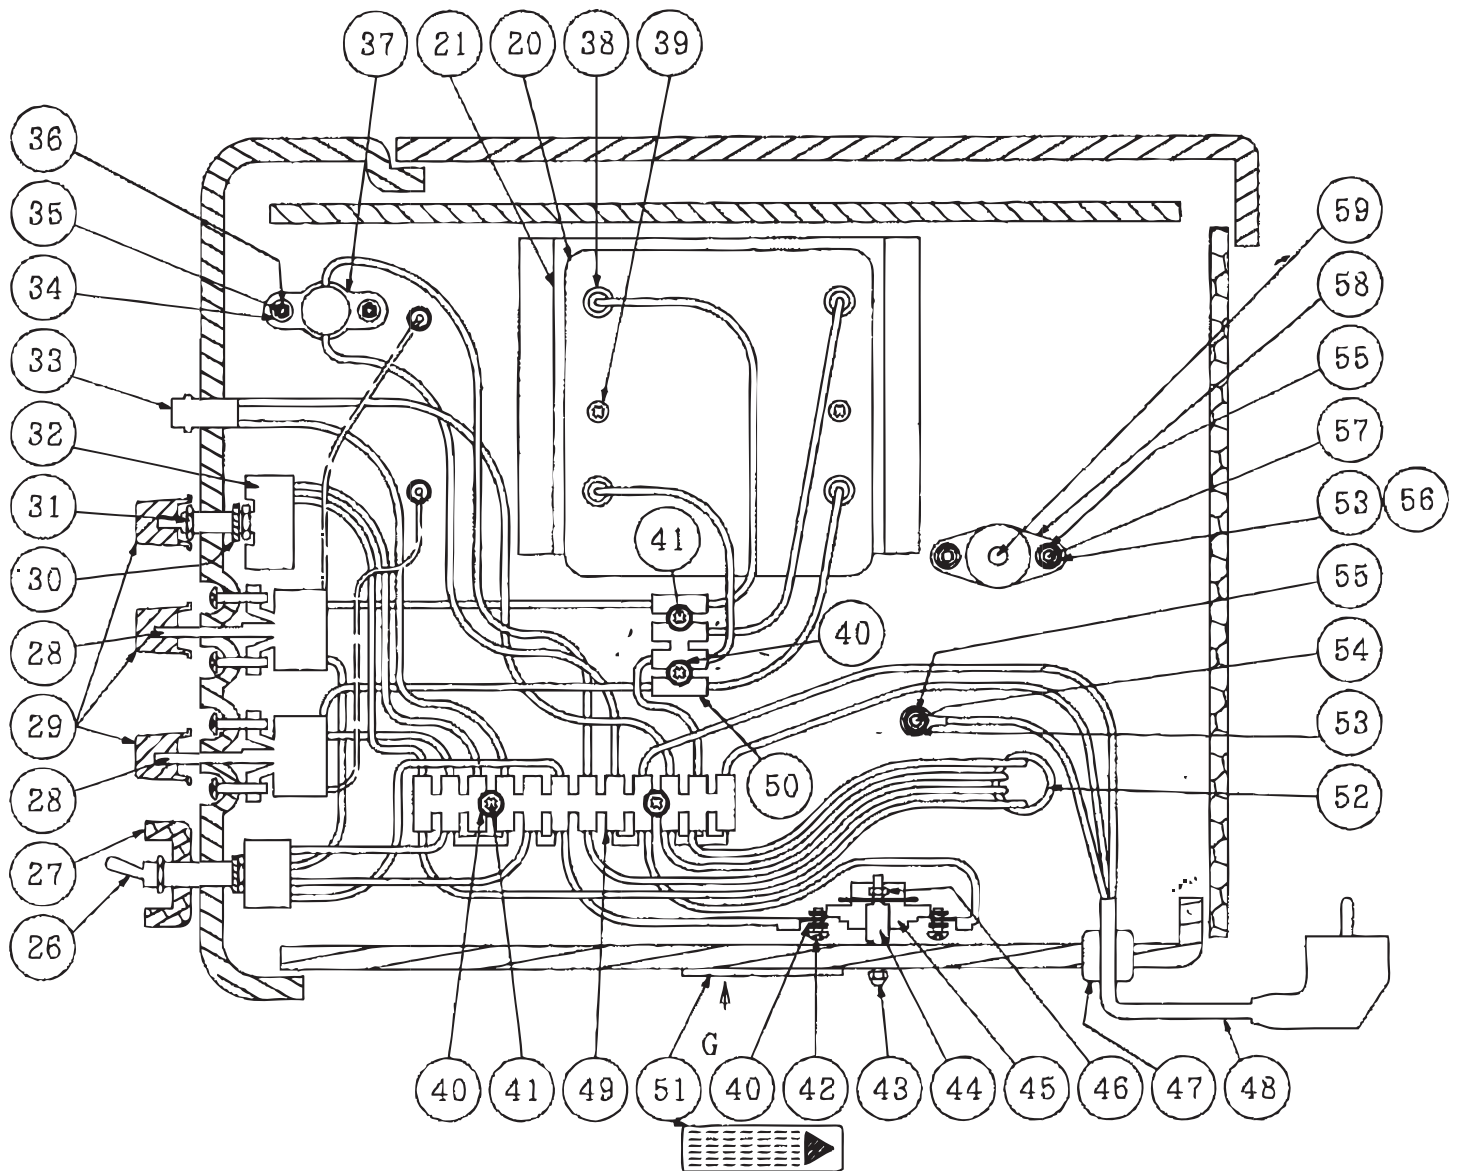

Parts Breakdown

Model CE-TW-0356 11387

Parts Breakdown

Model CE-TW-0356 11387

Parts Breakdown

Model **CE-TW-0356** 11387

Parts Breakdown

Model CE-TW-0356 11387

Parts Breakdown

Model CE-TW-0356 11387

Parts Breakdown

Model CE-TW-0356 11387

Parts Breakdown

Model CE-TW-0356 11387

Item No.	Description	Position	Item No.	Description	Position	Item No.	Description	Position
19023	Stainless Steel Cover for 11387	01	19037	Protection for Conveyor for 11387	17 - 19	19051	Big Terminal Block PA-12 (12P) for 11387	49
19024	Fan Terminal for 11387	02	19038	Protection for Element for 11387	20 - 22	40560	Small Terminal Block for 11387	50
19025	Insulation Plate for 11387	03	19039	Fan with Protection for 11387	23 - 24	19393	Drive Axel for 11387	59
19026	Plate Front for 11387	04	19040	Motor for 11387	25	19052	Gear 11T for 11387	61
19027	Cover Rear for 11387	05	19041	4P On/Off Switch for 11387	26	19053	Gear 17T for 11387	62
19028	Drawer for 11387	06, 06-1	19042	Switch Protection for 11387	27	40561	Chain Belt (#25x56Mesh) for 11387	64
19029	Front Plate for 11387	07, 07-1	19043	EGO Switch 250C (Middle for Top Heat Control) for 11387	28-1	AG702	Rubber Feet for 11387	66
19030	Rear Plate for 11387	08	19044	EGO Switch 320C (Bottom for Lower Heat Control) for 11387	28-2	AG703	Panel for 11387	68
19031	Left Plate for 11387	09	19046	11VR1KOM Speed Regular Switch for 11387	32	AG704	Screw for 11387	70
19032	Right Plate for 11387	10	19047	Indicate Light for 11387	33	19054	Stainless Steel Conveyor for 11387	72
19033	Base Plate for 11387	11	19048	T.O.D.36 F65 for 11387	37	AG705	Driver Shaft for 11387	73
19034	Insulation Plate Middle for 11387	12	19055	Heater Element 240V 3600W for 11387	38-2	AG706	Teflon Holder for 11387	74
19035	Conveyor Frame Completed for 11387	13	19050	CR-1 Thermostat (Top - Speed Control) for 11387	45	47387	Stacking Kit for 11387	
27537	Complete Tray for 11387	14 - 16	AH670	Hi Limit/Reset Switch for 11387	46	AI875	Master Link of Stainless Steel Conveyor for 11387	