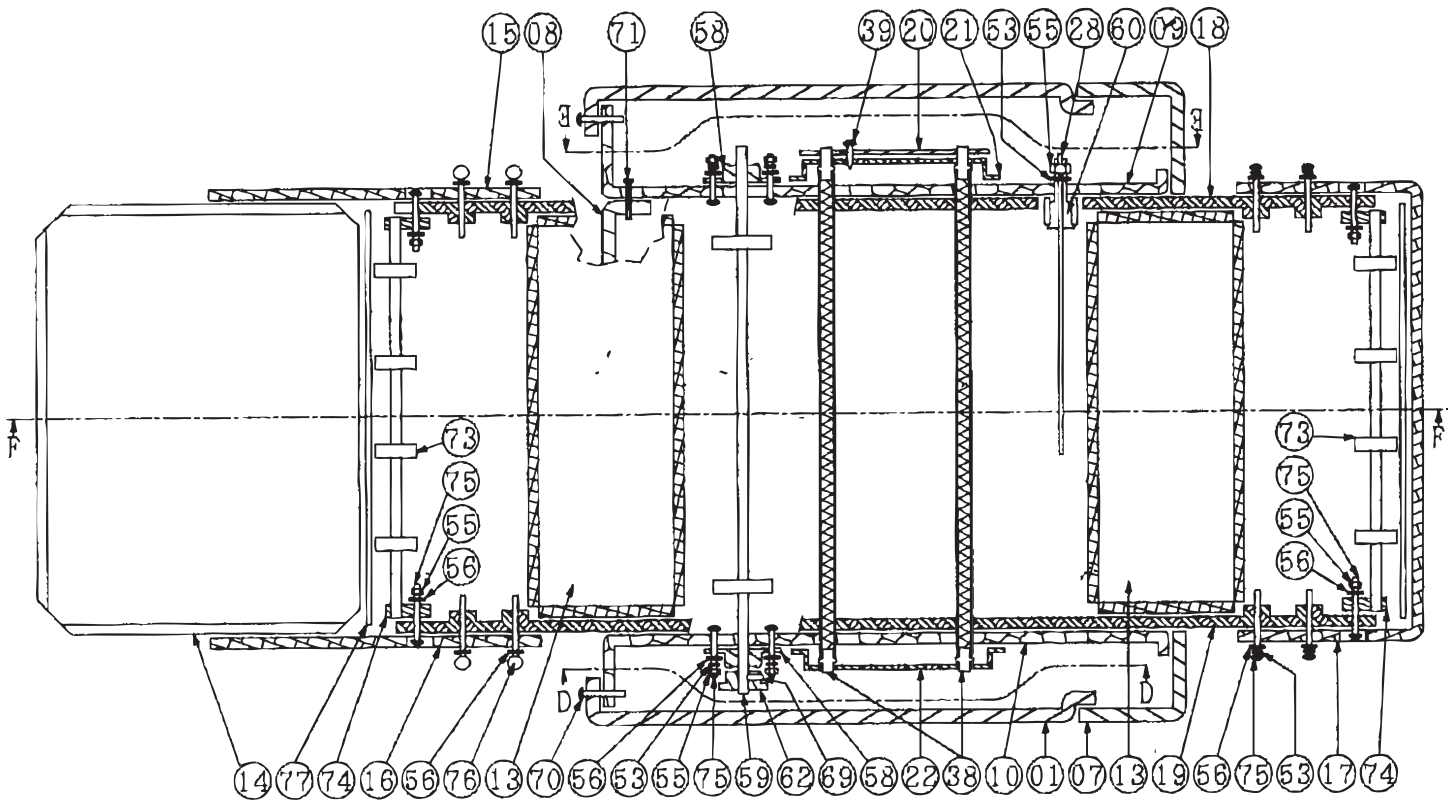

Parts Breakdown

Model CE-TW-0356 11387

Parts Breakdown

Model CE-TW-0356 11387

Parts Breakdown

Model **CE-TW-0356** 11387

Parts Breakdown

Model CE-TW-0356 11387

Parts Breakdown

Model CE-TW-0356 11387

Parts Breakdown

Model CE-TW-0356 11387

Parts Breakdown

Model CE-TW-0356 11387

Item No.	Description	Position	Item No.	Description	Position	Item No.	Description	Position
19023	Stainless Steel Cover for 11387	01	19037	Protection for Conveyor for 11387	17 - 19	19051	Big Terminal Block PA-12 (12P) for 11387	49
19024	Fan Terminal for 11387	02	19038	Protection for Element for 11387	20 - 22	40560	Small Terminal Block for 11387	50
19025	Insulation Plate for 11387	03	19039	Fan with Protection for 11387	23 - 24	19393	Drive Axel for 11387	59
19026	Plate Front for 11387	04	19040	Motor for 11387	25	19052	Gear 11T for 11387	61
19027	Cover Rear for 11387	05	19041	4P On/Off Switch for 11387	26	19053	Gear 17T for 11387	62
19028	Drawer for 11387	06, 06-1	19042	Switch Protection for 11387	27	40561	Chain Belt (#25x56Mesh) for 11387	64
19029	Front Plate for 11387	07, 07-1	19043	EGO Switch 250C (Middle for Top Heat Control) for 11387	28-1	AG702	Rubber Feet for 11387	66
19030	Rear Plate for 11387	08	19044	EGO Switch 320C (Bottom for Lower Heat Control) for 11387	28-2	AG703	Panel for 11387	68
19031	Left Plate for 11387	09	19046	11VR1KOM Speed Regular Switch for 11387	32	AG704	Screw for 11387	70
19032	Right Plate for 11387	10	19047	Indicate Light for 11387	33	19054	Stainless Steel Conveyor for 11387	72
19033	Base Plate for 11387	11	19048	T.O.D.36 F65 for 11387	37	AG705	Driver Shaft for 11387	73
19034	Insulation Plate Middle for 11387	12	19055	Heater Element 240V 3600W for 11387	38-2	AG706	Teflon Holder for 11387	74
19035	Conveyor Frame Completed for 11387	13	19050	CR-1 Thermostat (Top - Speed Control) for 11387	45	47387	Stacking Kit for 11387	
27537	Complete Tray for 11387	14 - 16	AH670	Hi Limit/Reset Switch for 11387	46	AI875	Master Link of Stainless Steel Conveyor for 11387	