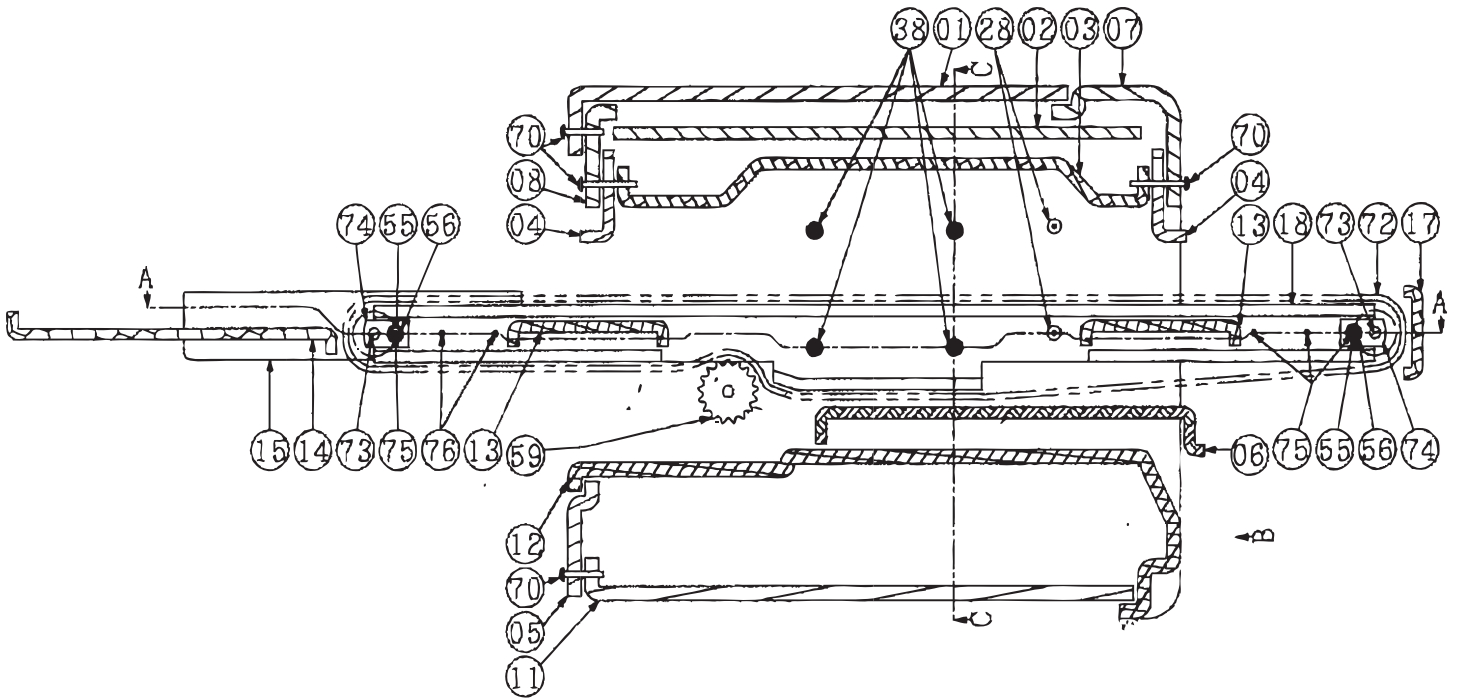

Parts Breakdown

Model CE-TW-0356 11387

Parts Breakdown

Model CE-TW-0356 11387

Parts Breakdown

Model **CE-TW-0356** 11387

Parts Breakdown

Model CE-TW-0356 11387

Parts Breakdown

Model CE-TW-0356 11387

Parts Breakdown

Model CE-TW-0356 11387

Parts Breakdown

Model CE-TW-0356 11387

Item No.	Description	Position	Item No.	Description	Position	Item No.	Description	Position
19023	Stainless Steel Cover for 11387	01	19037	Protection for Conveyor for 11387	17 - 19	19051	Big Terminal Block PA-12 (12P) for 11387	49
19024	Fan Terminal for 11387	02	19038	Protection for Element for 11387	20 - 22	40560	Small Terminal Block for 11387	50
19025	Insulation Plate for 11387	03	19039	Fan with Protection for 11387	23 - 24	19393	Drive Axel for 11387	59
19026	Plate Front for 11387	04	19040	Motor for 11387	25	19052	Gear 11T for 11387	61
19027	Cover Rear for 11387	05	19041	4P On/Off Switch for 11387	26	19053	Gear 17T for 11387	62
19028	Drawer for 11387	06, 06-1	19042	Switch Protection for 11387	27	40561	Chain Belt (#25x56Mesh) for 11387	64
19029	Front Plate for 11387	07, 07-1	19043	EGO Switch 250C (Middle for Top Heat Control) for 11387	28-1	AG702	Rubber Feet for 11387	66
19030	Rear Plate for 11387	08	19044	EGO Switch 320C (Bottom for Lower Heat Control) for 11387	28-2	AG703	Panel for 11387	68
19031	Left Plate for 11387	09	19046	11VR1KOM Speed Regular Switch for 11387	32	AG704	Screw for 11387	70
19032	Right Plate for 11387	10	19047	Indicate Light for 11387	33	19054	Stainless Steel Conveyor for 11387	72
19033	Base Plate for 11387	11	19048	T.O.D.36 F65 for 11387	37	AG705	Driver Shaft for 11387	73
19034	Insulation Plate Middle for 11387	12	19055	Heater Element 240V 3600W for 11387	38-2	AG706	Teflon Holder for 11387	74
19035	Conveyor Frame Completed for 11387	13	19050	CR-1 Thermostat (Top - Speed Control) for 11387	45	47387	Stacking Kit for 11387	
27537	Complete Tray for 11387	14 - 16	AH670	Hi Limit/Reset Switch for 11387	46	AI875	Master Link of Stainless Steel Conveyor for 11387	