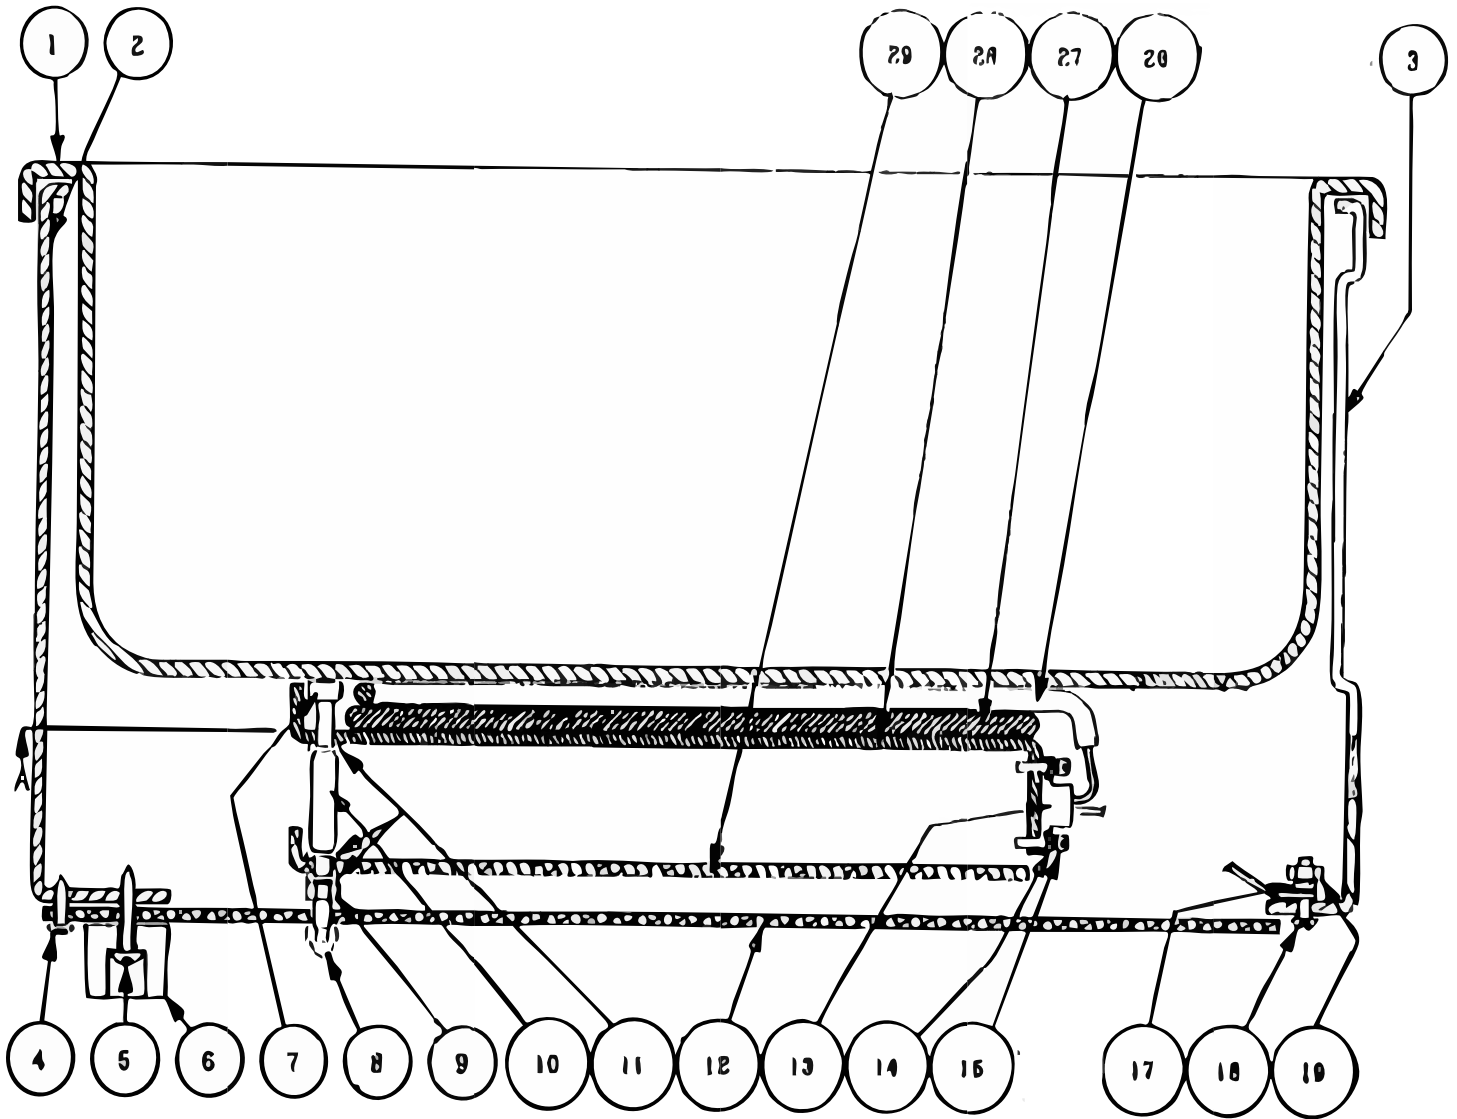

Parts Breakdown

Model FW-TW-0012 11390

Parts Breakdown

Model FW-TW-0012 11390

Parts Breakdown

Model FW-TW-0012 11390

Item No.	Description	Position	Item No.	Description	Position	Item No.	Description	Position
74105	Stainless Steel Food Well for 11390	1	76152	Cover for Heater for 11390	28	76157	Knob for 11390	38
74106	Warmer Body for 11390	2	74111	Plate Aluminum for 11390	29	64158	Screw for Fixed to Switch for 11390	39
74107	Front Plate for 11390	3	74112	Heating Element for 11390	30	64159	Cover for Switch for 11390	40
76133	Rubber Leg for 11390	6	76154	Rocket Switch for 11390	31+32	64160	Stud for 11390	41
74108	Cover Aluminum for 11390	12	74113	Plug for 11390	33	76158	Fixed to Heater for 11390	42
74109	Thermostat L160-20 Degree Celsius for 11390	13	74114	Strain Relief for Power Cord for 11390	34	72287	Complete Stainless Steel Lid for 11390	43
76151	Cover for Tube Heater for 11390	26	76155	Neon Light for 11390	35	72290	Stainless Steel Inner Pot for 4 Liter per Container for 11390	44
74110	Fiber Protection for 11390	27	74115	Ego Thermostat Switch for 11390	37	72289	Stainless Steel Cover for 11390	45