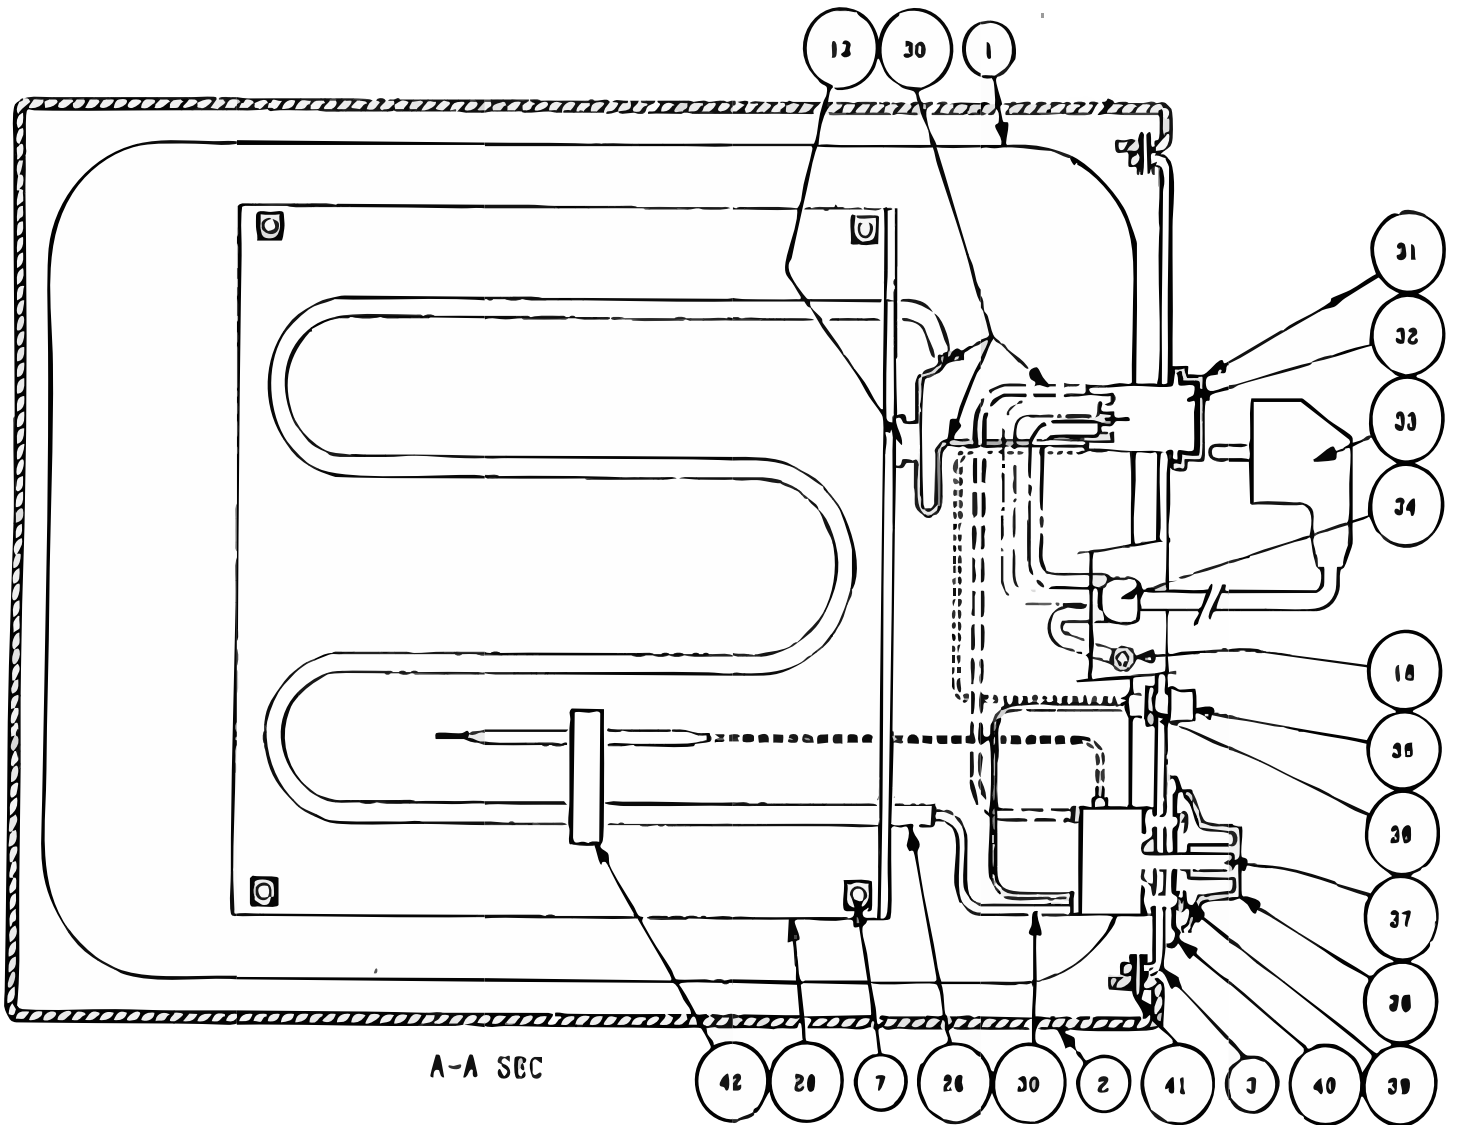

Parts Breakdown

Model FW-TW-0012 11390

Parts Breakdown

Model FW-TW-0012 11390

Parts Breakdown

Model FW-TW-0012 11390

Item No.	Description	Position	Item No.	Description	Position	Item No.	Description	Position
74105	Stainless Steel Food Well for 11390	1	76152	Cover for Heater for 11390	28	76157	Knob for 11390	38
74106	Warmer Body for 11390	2	74111	Plate Aluminum for 11390	29	64158	Screw for Fixed to Switch for 11390	39
74107	Front Plate for 11390	3	74112	Heating Element for 11390	30	64159	Cover for Switch for 11390	40
76133	Rubber Leg for 11390	6	76154	Rocket Switch for 11390	31+32	64160	Stud for 11390	41
74108	Cover Aluminum for 11390	12	74113	Plug for 11390	33	76158	Fixed to Heater for 11390	42
74109	Thermostat L160-20 Degree Celsius for 11390	13	74114	Strain Relief for Power Cord for 11390	34	72287	Complete Stainless Steel Lid for 11390	43
76151	Cover for Tube Heater for 11390	26	76155	Neon Light for 11390	35	72290	Stainless Steel Inner Pot for 4 Liter per Container for 11390	44
74110	Fiber Protection for 11390	27	74115	Ego Thermostat Switch for 11390	37	72289	Stainless Steel Cover for 11390	45