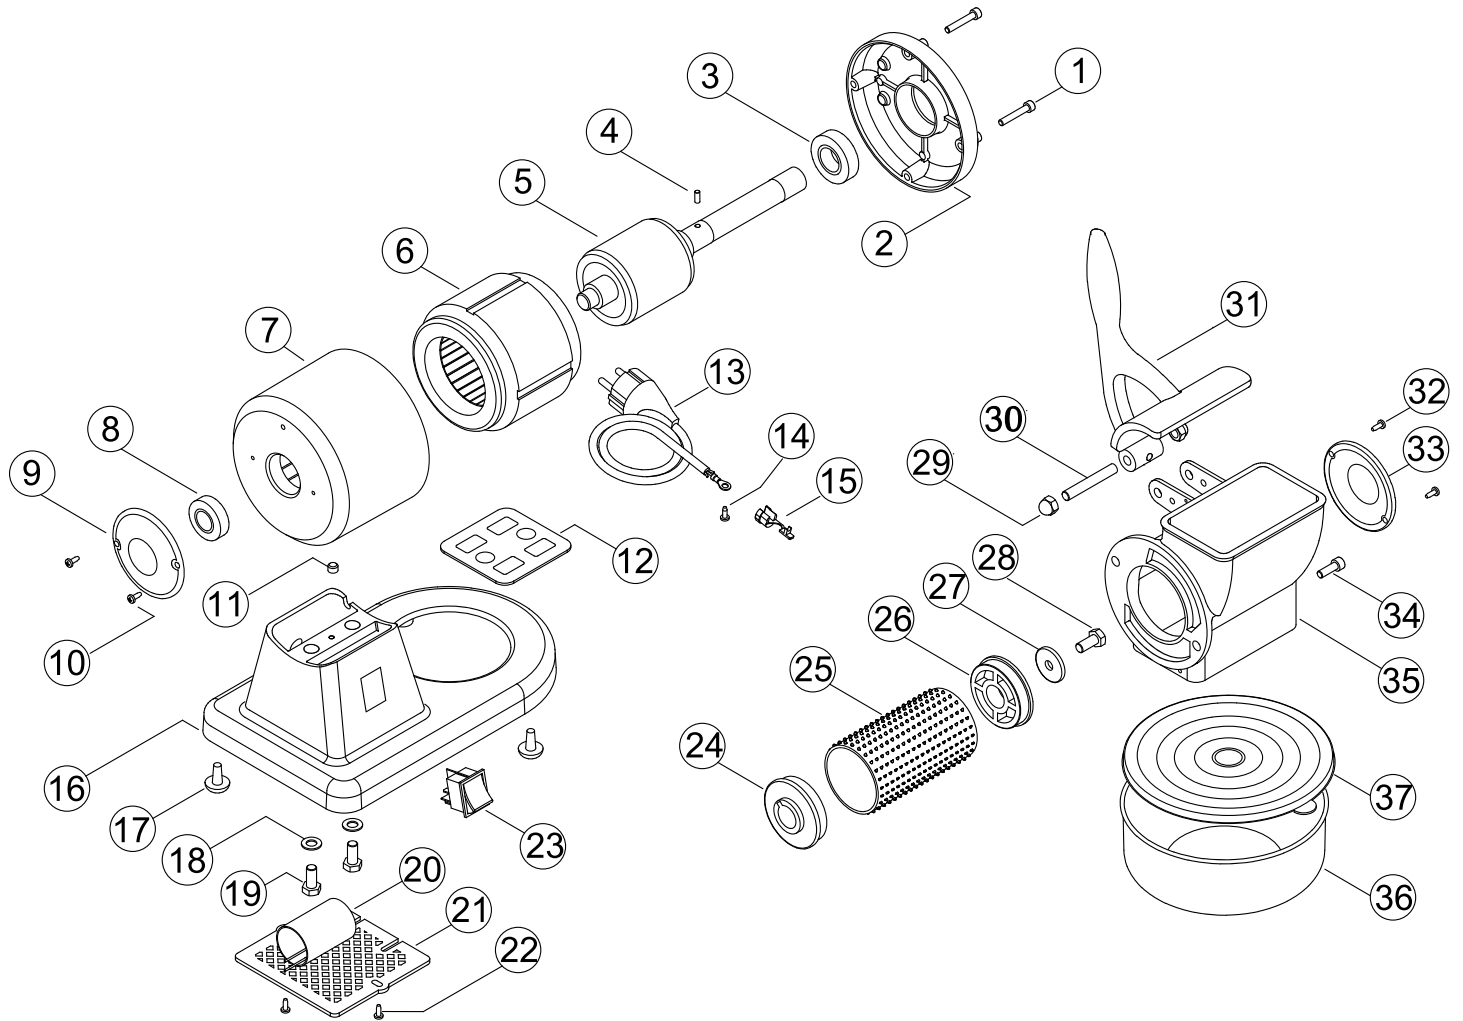

Parts Breakdown

Model GR-IT-0373 11401

Parts Breakdown

Model GR-IT-0373 11401

Item No.	Description	Position	Item No.	Description	Position	Item No.	Description	Position
15372	Screw 5x25 for 11401	1	78001	Screw 3.5x9.5 for 11401	14	15364	Washer 8x32x2 for 11401	27
15373	Motor Cover - Front for 11401	2	15361	Plug 12 for 11401	15	15363	Screw 8x20 for 11401	28
15354	Bearing 6004 ZZ for 11401	3	15377	Base for 11401	16	15457	Hex Nut 8x12 for 11401	29
15374	Key Lock 4x10 for 11401	4	42904	Rubber Foot for 11401	17	15462	Pin 8x55 for 11401	30
15375	Rotor with Drive Shaft for 11401	5	70181	Washer 8x16x1.5 for 11401	18	15368	Handle for 11401	31
15466	Stator 110V/60Hz for 11401	6	15363	Screw 8x20 for 11401	19	78001	Screw 3.5x9.5 for 11401	32
15355	Base Cover for 11401	7	64612	20 uF Capacitor (kg.10) for 11401	20	15352	Disc Locking ABS DA 80mm for 11401	33
15379	Bearing 6202 ZZ for 11401	8	15376	Rubber Base Cover for 11401	21	15367	Screw 6x12 for 11401	34
15352	Disc Locking ABS DA 80mm for 11401	9	78001	Screw 3.5x9.5 for 11401	22	15369	Drum Casing for 11401	35
78001	Screw 3.5x9.5 for 11401	10	AG597	Switch for 11401	23	15371	Pan for 11401	36
68915	Bead M8x8 for 11401	11	15366	Drum Cover - Back for 11401	24	AD414	Lid for Cheese Container for 11401	37
78007	Gasket Base for 11401	12	19377	Drum for 11401	25			
15467	Cord 110V for 11401	13	15365	Drum Cover - Front for 11401	26			