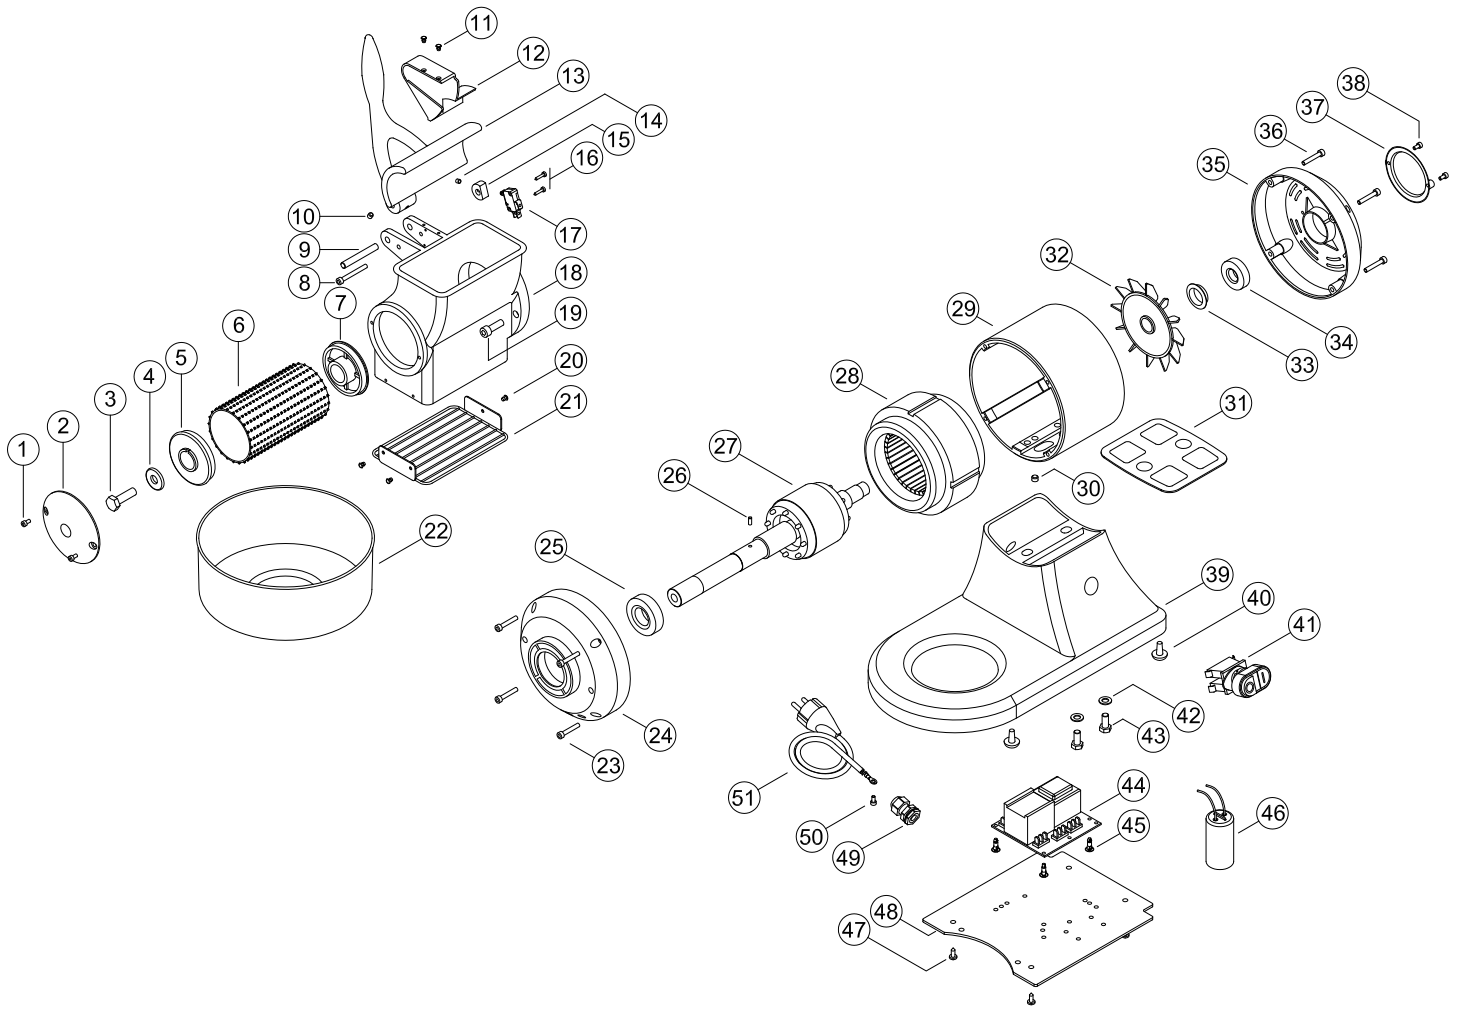

PARTS BREAKDOWN

ITEM	MODEL
11404	GR-IT-0746-M

PARTS BREAKDOWN

ITEM	MODEL
11404	GR-IT-0746-M

Item No.	Description	Position	Item No.	Description	Position	Item No.	Description	Position
15351	Screw 4x8 for 11404	1	15430	Drum Casing for 11404	18	15380	Back Motor Cover for 11404	35
15418	Plastic Front Cover 100mm for 11404	2	15410	Screw 8x22 for 11404	19	15353	Screw 5x30 for 11404	36
15419	Screw 10x35 for 11404	3	15370	Rivet for 11404	20	15352	Disc Locking ABS DA 80mm for 11404	37
15420	Washer 10x30x2 for 11404	4	15431	Guard for 11404	21	15351	Screw 4x8 for 11404	38
17885	Drum Caps/Flange for 11404	5	17243	Pan for 11404	22	15439	Base for 11404	39
17823	Drum for 11404	6	15353	Screw 5x30 for 11404	23	42904	Rubber Foot for 11404	40
17885	Drum Caps/Flange for 11404	7	15433	Motor Cover - Front for 11404	24	15409	Switch for 11404	41
15423	Screw 5x45 for 11404	8	15434	Bearing 6205 2RS for 11404	25	70181	Washer 8x16x1.5 for 11404	42
15424	Pin 8x57 for 11404	9	17244	Key Lock 4x10mm for 11404	26	15440	Screw 8x25 for 11404	43
68924	Bead 6x6 for 11404	10	AD421	Rotor Shaft for 11404	27	60326	Transformer/Power Circuit Board 110/60 for 11404	44
15370	Rivet for 11404	11	15468	Stator 110V/60Hz for 11404	28	AD427	Feet for Board for 11404	45
17700	Micro Switch Cover for 11404	12	AD422	Engine Housing Open Banded for 11404	29	18657	Capacitor uF 40 for 11404	46
15425	Aluminum Lever for 11404	13	AD423	Wheat 8x6 for 11404	30	15412	Screw 4.8x12 for 11404	47
72905	Wheat 5x6 for 11404	14	78010	Gasket Base for 11404	31	15411	Rubber Base Cover for 11404	48
15427	Bushing for 11404	15	15415	Fan for 11404	32	15437	Plug PG9/11 for 11404	49
17240	Screw 2.8x15 for 11404	16	15414	Ring for 11404	33	15351	Screw 4x8 for 11404	50
17241	Microswitch for 11404	17	15381	Bearing 6203 ZZ for 11404	34	78013	Cable with Plug Mod. SCHUKO for 11404	51