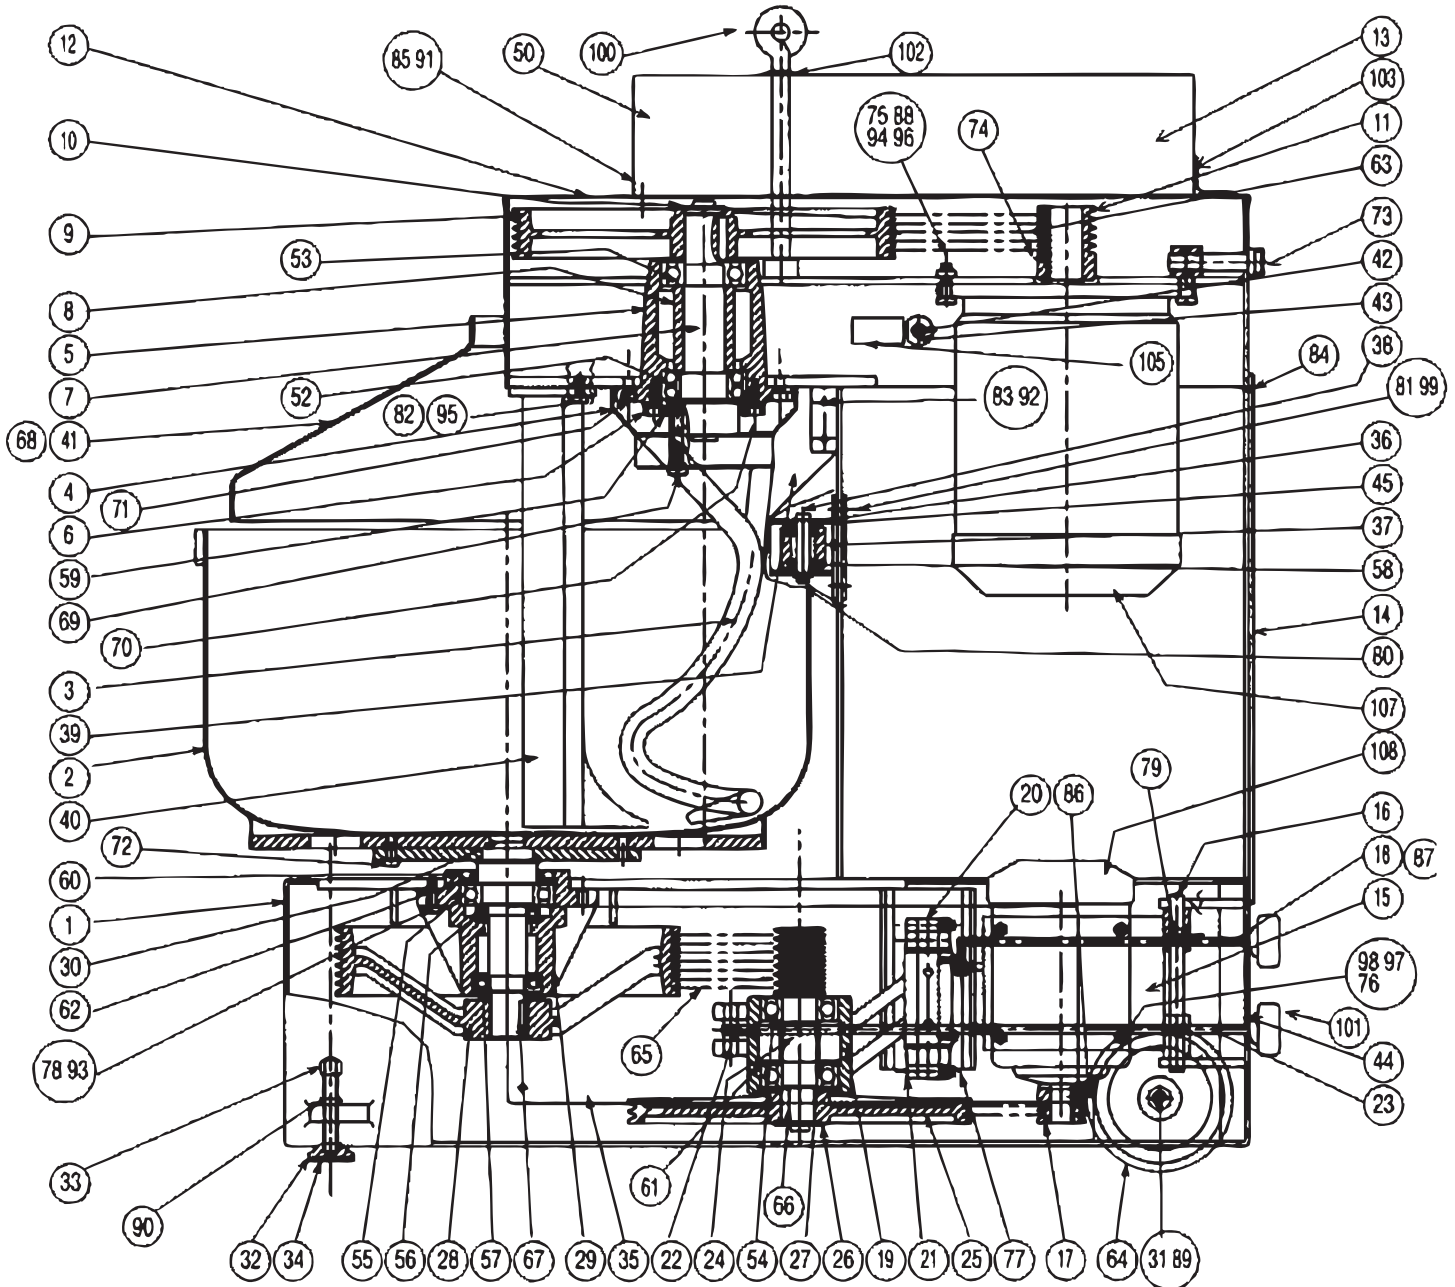

# PARTS BREAKDOWN

ITEM	MODEL
13161	MX-IT-0091

# PARTS BREAKDOWN

ITEM	MODEL
13161	MX-IT-0091

Item No.	Description	Position	Item No.	Description	Position	Item No.	Description	Position
63085	Screw M8x30 Zinc for 13161	84	63093	Rosetta 8Dia Zinc for 13161	92	63098	Lifting Hook for 13161	100
63086	Screw M10x25 Zinc for 13161	85	63094	Rosetta 12Dia Zinc for 13161	93	63099	Horizontal Hole M10 for 13161	101
63087	Screw M5x20 Zinc for 13161	86	63095	Rosetta 10Dia Zinc for 13161	94	63100	Closing Hole for Golf for 13161	102
63090	Nut M10 for 13161	87	63096	Rosetta 17Dia for 13161	95	63145	Hinges with Screws for 13161	103
AI206	Nut M12 for 13161	88	63097	Rosetta 10Dia Zinc for 13161	96	63102	Position Switch FR 601 for 13161	105
63091	Nut M16 Zinc for 13161	89	63089	Nut M8 for 13161	97	63103	Spiral Drive Motor for 13161	107
63136	Nut M16 Nickel for 13161	90	63101	Rosetta 9Dia SP2 for 13161	98	63104	Vacuum Engine for 13161	108
63092	Rosetta 16Dia for 13161	91	63101	Rosetta 9Dia SP2 for 13161	99			