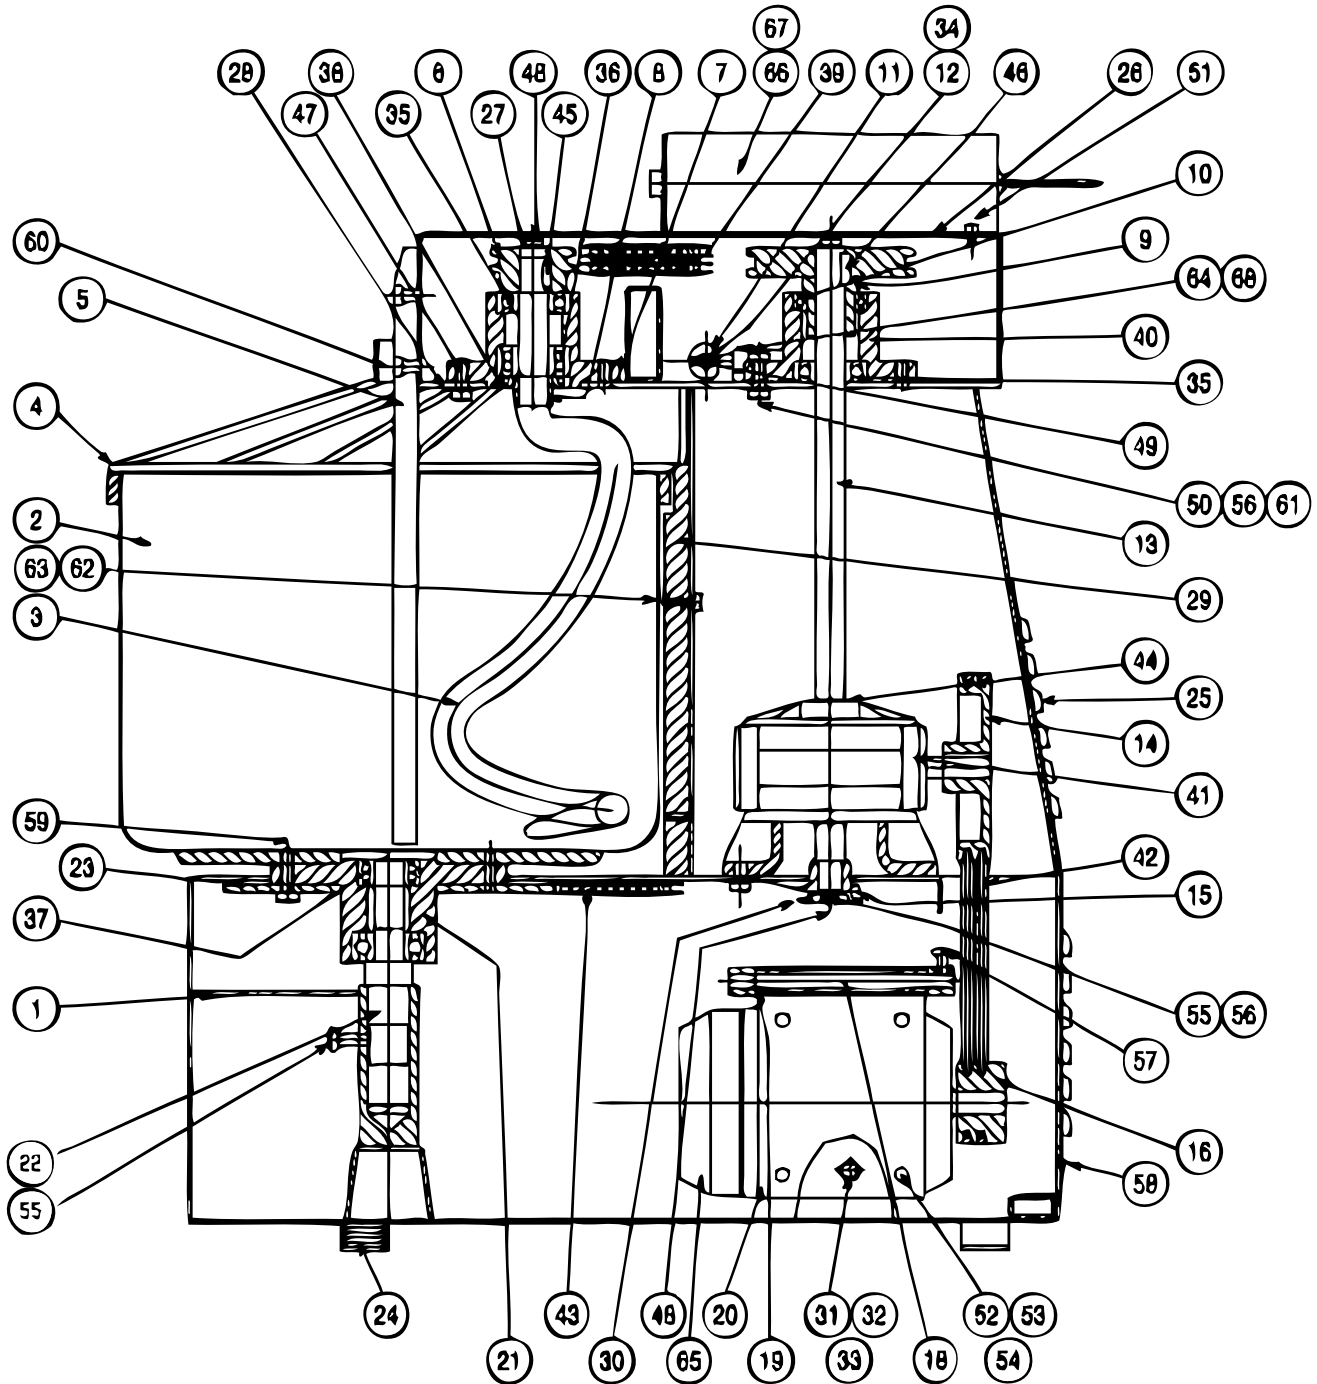

PARTS BREAKDOWN

ITEM	MODEL
13172	MX-IT-0040-T

PARTS BREAKDOWN

ITEM	MODEL
13172	MX-IT-0040-T

Item No.	Description	Position	Item No.	Description	Position	Item No.	Description	Position
77029	Base for 13172	1	77053	Shelter Tested for 13172	26	77077	Screw TE for 13172	50
77030	Basin for 13172	2	77054	Washer for 13172	27	77078	Screw TC for 13172	51
77031	Auger (Spiral Hook) for 13172	3	77055	Washer for 13172	28	77079	Screw TE for 13172	52
77032	Shelter for 13172	4	77056	Rod for 13172	29	77080	Washer for 13172	53
77033	Central Rod for 13172	5	77057	Washer for 13172	30	77081	Nut for 13172	54
77034	Pinion for 13172	6	77058	Washer for 13172	31	77082	Screw TE for 13172	55
77035	Support X Auger for 13172	7	77059	Screw for 13172	32	77083	Washer for 13172	56
77036	Spacer for 13172	8	77060	Rod for 13172	33	77084	Screw TE for 13172	57
77037	Pinion for 13172	9	77061	Spring Pin for 13172	34	77085	Screw TC for 13172	58
77038	Bearing for 13172	10	77062	Bearing for 13172	35	77086	Screw TE for 13172	59
77039	Cam X Microswitch for 13172	11	77063	Bearing for 13172	36	77087	Screw TCEI for 13172	60
77040	Tree X Shelter for 13172	12	77064	Bearing for 13172	37	77088	Nut for 13172	61
77041	Tree X Reducer for 13172	13	77065	Sealing Ring for 13172	38	77089	Screw TCEI for 13172	62
77042	Pulley Reducer for 13172	14	77066	Double Chain for 13172	39	77090	Washer for 13172	63
77043	Pinion for 13172	15	77067	Support Gear for 13172	40	77091	Microswitch for 13172	64
77044	Motor Pulley for 13172	16	77068	Reducer R = 1/19 for 13172	41	75698	Motor for 13172	65
77045	Tree X Motor Mount for 13172	18	75675	Belt 762 SPZ for Motor 2 Speed Three - Phase 230V for 13172	42	77093	Box for Electrical System for 13172	66
77046	Bush for 13172	19	77070	Single Chain for 13172	43	77094	Wiring for 13172	67
77047	Engine Support for 13172	20	77071	Elastic Ring for 13172	44	77095	Screw TCTC for 13172	68
77048	Support X Basin for 13172	21	77072	Tongue for 13172	45	77096	Timer for 13172	69
77049	Tree X Basin for 13172	22	77073	Tongue for 13172	46	AK401	Green Start Button 2 Speed for 13172	70
77050	Crown for 13172	23	77074	Screw TE for 13172	47	75567	Stop Button for 13172	71
77051	Shock Absorber (Foot Support) for 13172	24	77075	Screw TE for 13172	48			
77052	Rear Protection for 13172	25	77076	Screw STEI for 13172	49			