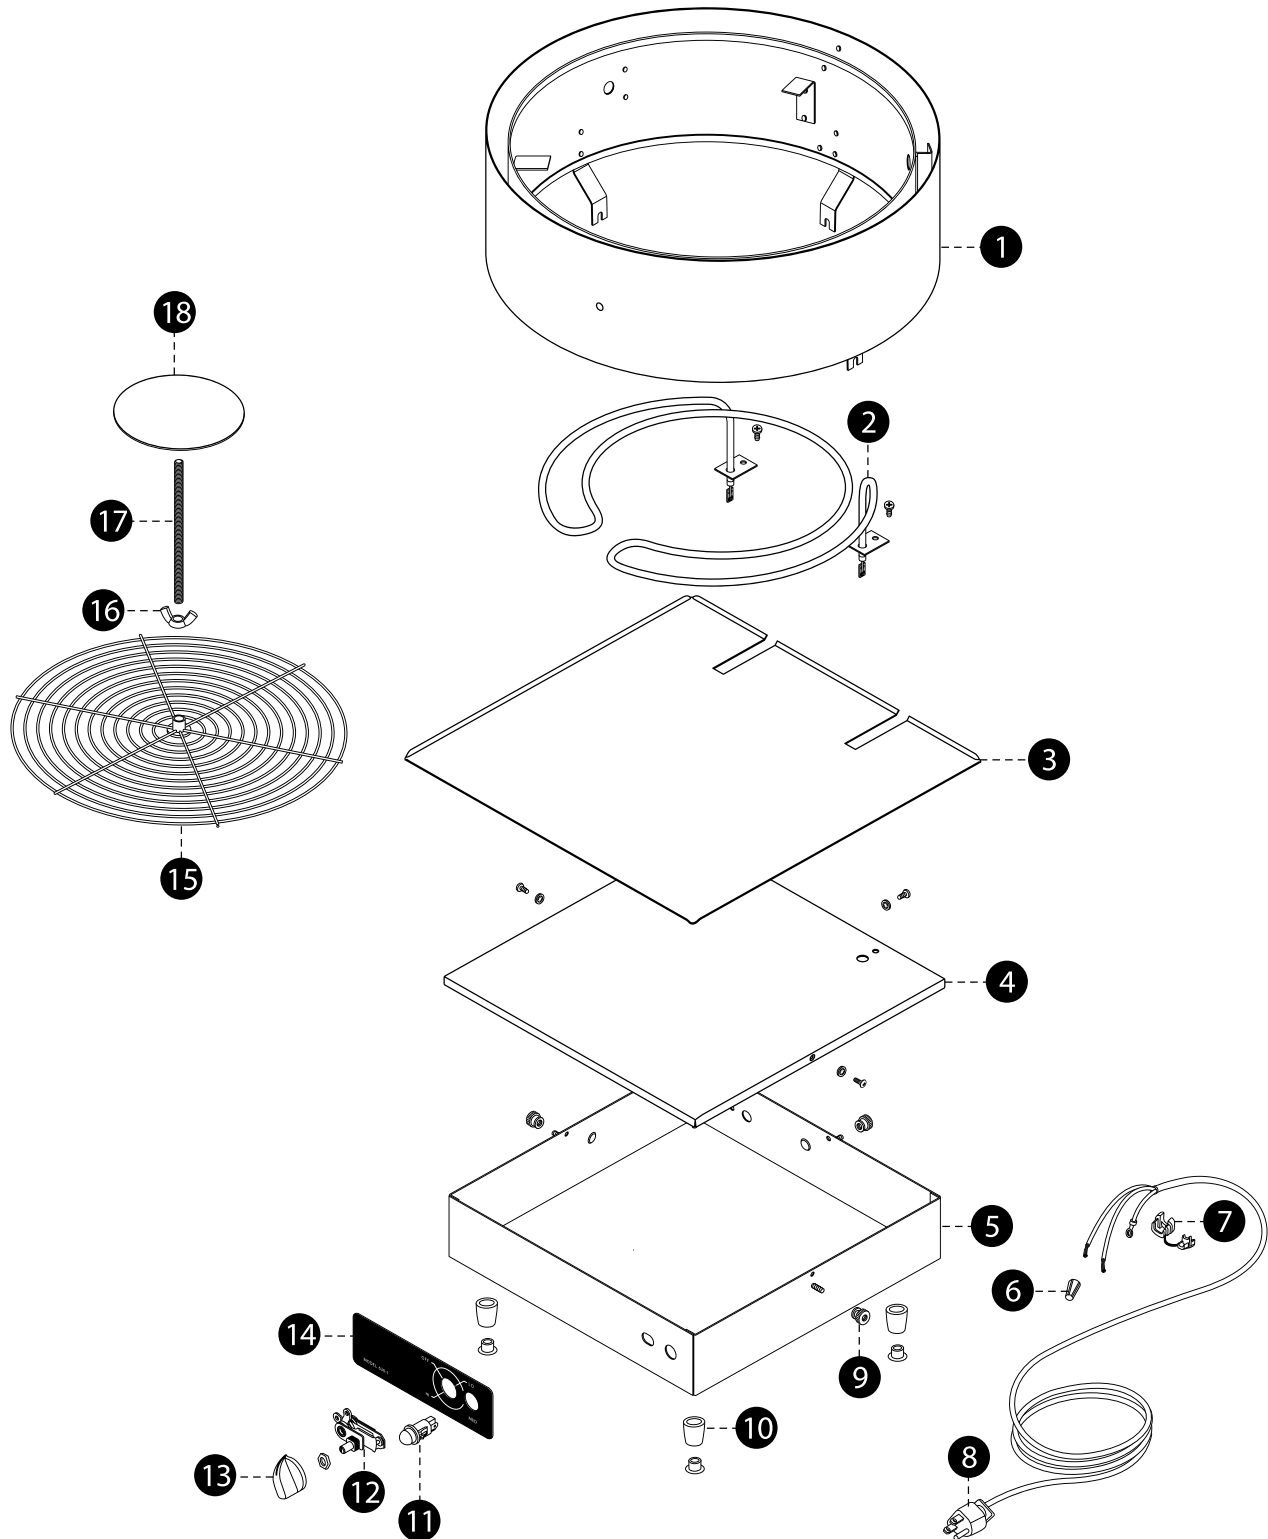

# Parts Breakdown

Model SE-US-0630 13216

# Parts Breakdown

## Model SE-US-0630 13216

Item No.	Description	Position	Item No.	Description	Position	Item No.	Description	Position
78456	Shroud Assembly for 13216	1	22477	Red Pilot Light for 13216	11	13199	10" Adapter Disc for 14"-16" Pizza for 13216	
78457	1500W Heating Element for 13216	2	22647	Thermostat for 13216	12	78474	14-1/2 White Wire Lead for 13216	
78458	Clean Out Tray for 13216	3	24031	Thermostat Knob for 13216	13	78475	13" White Wire Lead for 13216	
78459	Top for 13216	4	78467	Control Decal for 13216	14	78476	Shrink Film 20" x 20" for 13216	
78460	Case for 13216	5	78468	Grill Stand for 13216	15	78477	Shrink Film 24" x 24" for 13216	
78461	Wire Nut for 13216	6	78469	3/8 - 16 Wing Nut for 13216	16	78478	Shrink Film 22" x 22" for 13216	
78462	Strain Relief for 13216	7	78470	Rod Threaded for 13216	17	78479	Shrink Film 16" x 16" for 13216	
78463	Power Cord for 13216	8	78471	3-1/2 Adapter Disc for 6"-8" Pizza for 13216	18	78480	Shrink Film 18" x 18" for 13216	
78464	Thumb Nut 10-24 for 13216	9	78466	On/Off Switch for 13216		78481	Single Tier Shrink Film Dispenser for 13216	
78465	Bottom Foot Service Kit for 13216	10	78472	Disc with Nut for 10"-12" Pizza for 13216		78482	2 Tier Shrink Film Dispenser for 13216	