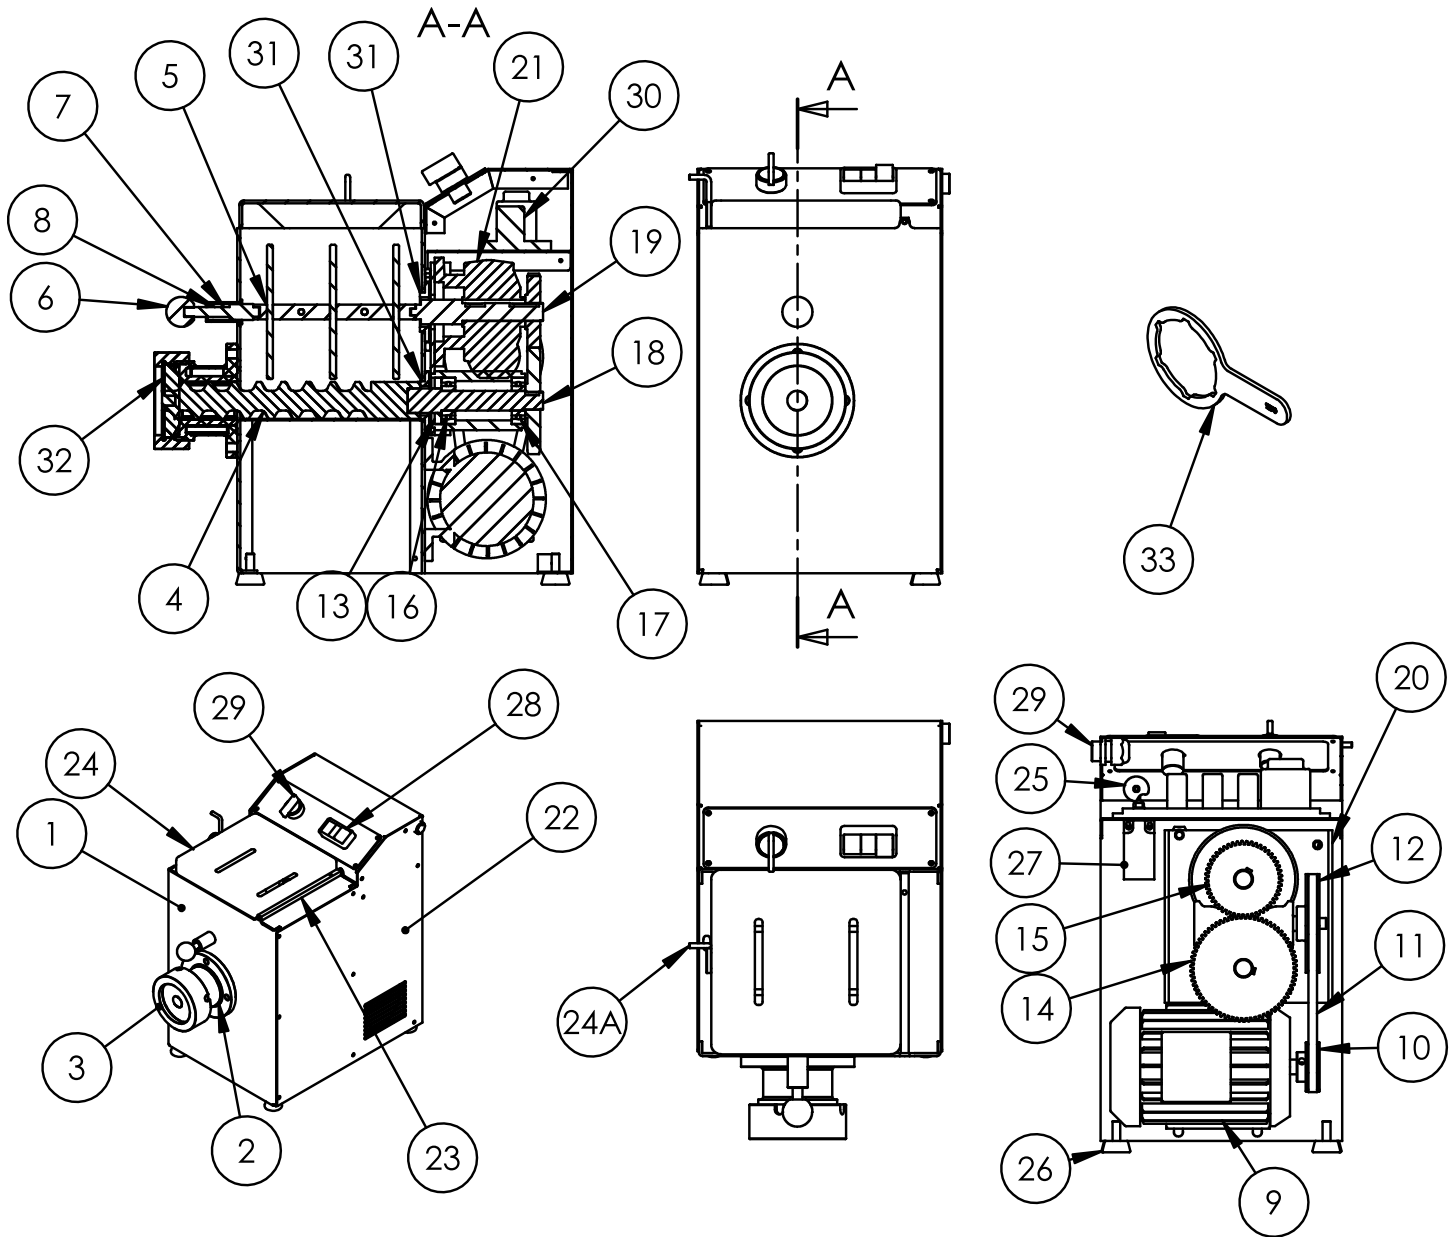

Parts Breakdown

Model PM-IT-0004 13320

Parts Breakdown

Model PM-IT-0004 13320

Item No.	Description	Position	Item No.	Description	Position	Item No.	Description	Position
74564	Tub for 13320	1	74576	Gasket for 13320	13	74588	Handle on the Lid for 13320	24A
74565	Sleeve for 13320	2	74577	Sprocket Z=70 M=1.5 for 13320	14	74589	Cam for Microswitch for 13320	25
74566	Fixing Ring for 13320	3	74578	Sprocket Z=50 M=1.5 for 13320	15	74590	Leg for 13320	26
31330	Worm for 13320	4	74579	Bearing 7204 for 13320	16	74591	Microswitch Pizzato FR515 for 13320	27
74568	Mixer for 13320	5	74580	Bearing 6204 for 13320	17	74592	Start Button Stop for 13320	28
74569	Spherical Grip for 13320	6	74581	Lower Shaft for 13320	18	74593	Reversing Direction Switch for 13320	29
74570	Spring Pin for 13320	7	74582	Tree Top for 13320	19	74594	Complete Electrical System for 13320	30
74571	Tree Stand Mixer for 13320	8	74583	Support Plate for 13320	20	41411	Sealing Ring for 13320	31
74572	Motor MM63 for 13320	9	74584	Reduction for 13320	21	74595	Cork for 13320	32
74573	Pulley Engine for 13320	10	74585	Cater Back for 13320	22	74596	Key Fixing Ring for 13320	33
74574	Belt Z19 1/2 for 13320	11	74586	Rod Cover for 13320	23	78631	Control Panel for 13320	
74575	Pulley Diameter 100 SPZ1 for 13320	12	74587	Cover for 13320	24			