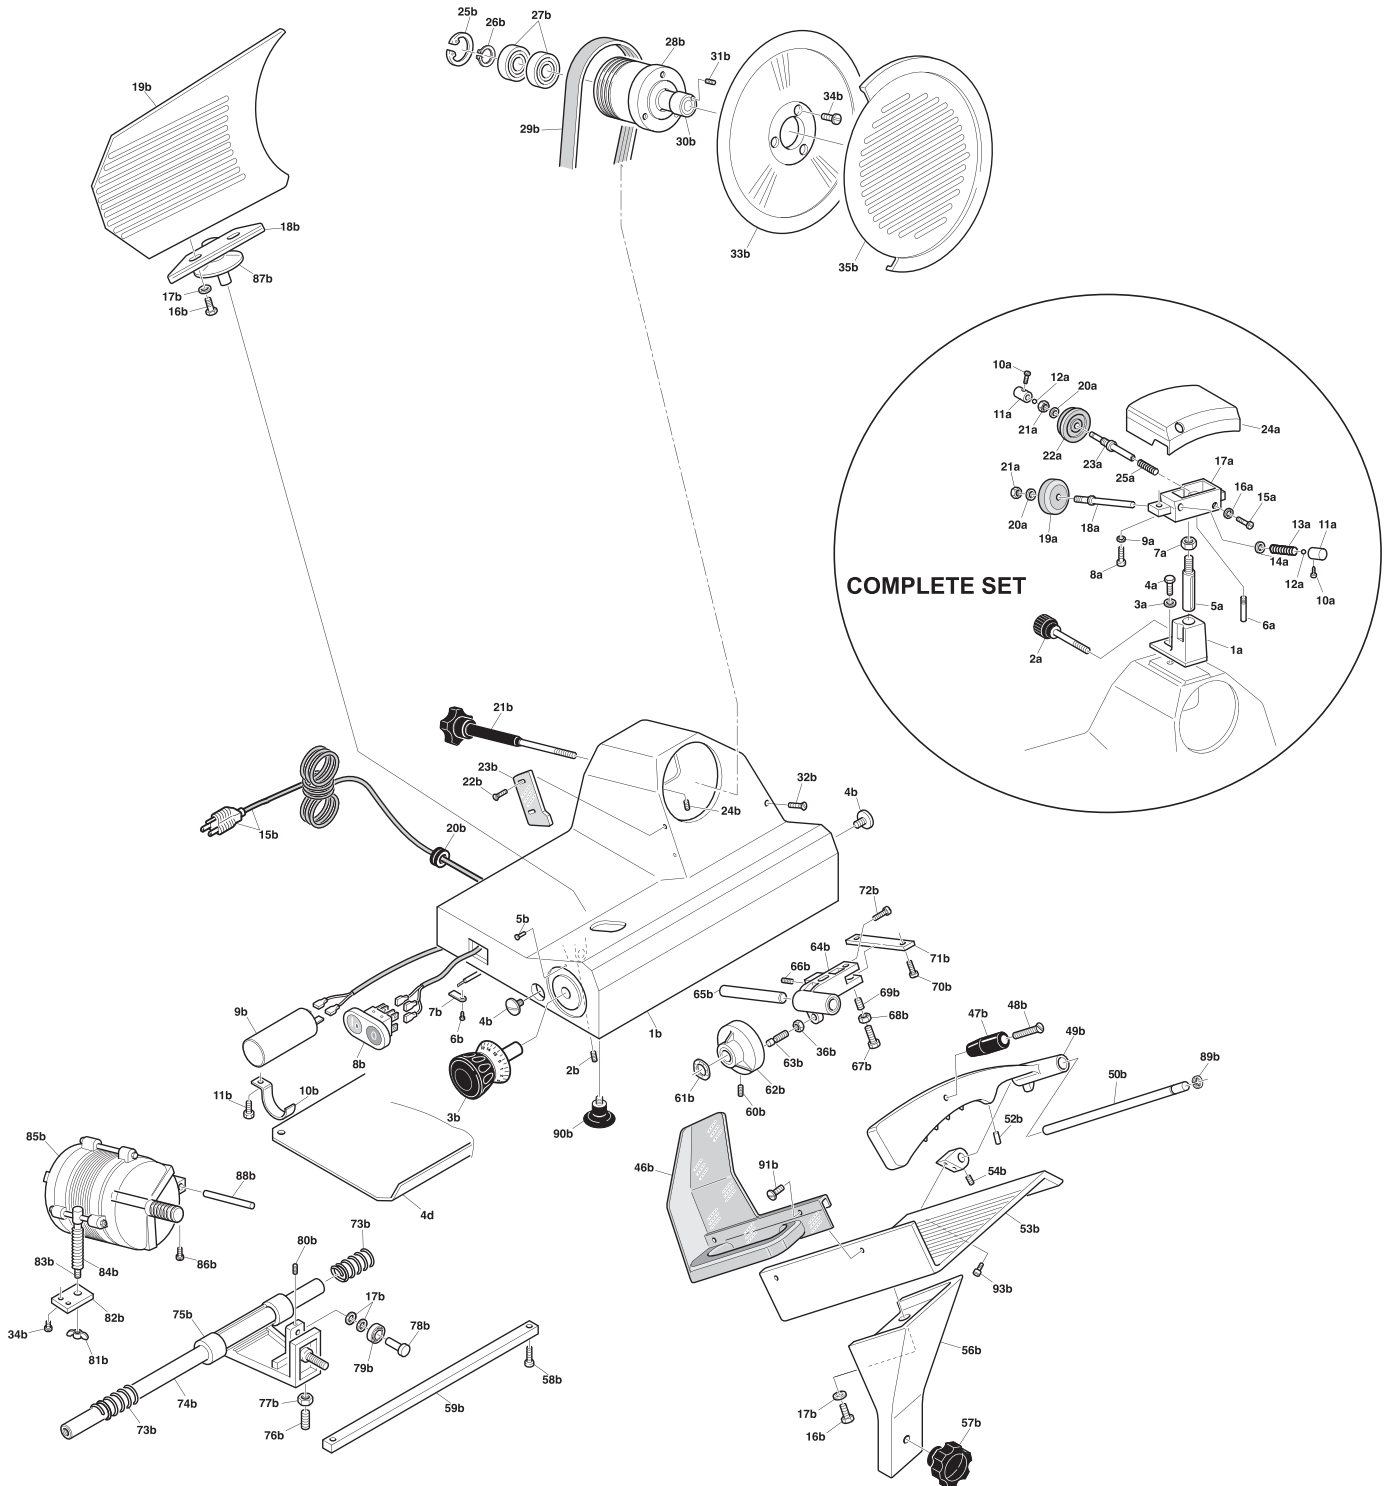

Parts Breakdown

Model MS-IT-0250-IP 13623

Parts Breakdown

Model MS-IT-0250-IP 13623

Item No.	Description	Position	Item No.	Description	Position	Item No.	Description	Position
AJ237	Pipette for 13623	A1	34088	Screw TC for 13623	B11	34123	Cam for 13623	B62
34054	Thumb Screw for Sharpener for 13623	A2	34089	Screw TE for 13623	B16	34124	Cam Screw for 13623	B63
34055	Washer for 13623	A3	34090	Washer for 13623	B17	AJ253	Little Group for 13623	B64
34056	Screw for 13623	A4	AJ244	Sail Support for 13623	B18	AJ254	Small Group Pin for 13623	B65
34057	Sharpener Shaft for 13623	A5	AJ245	Sail for 13623	B19	34128	Screw TC for 13623	B66
34058	Screw for 13623	A6	34093	Strain Relief for 13623	B20	34129	Screw TC for 13623	B67
34059	Nut for 13623	A7	34094	Tie Rod for 13623	B21	34130	Nut for 13623	B68
34060	Screw for 13623	A8	34095	Deflector Screw for 13623	B22	34131	Screw Testa CACC for 13623	B69
34061	Washer for 13623	A9	34096	Slice Deflector for 13623	B23	34132	Screw for 13623	B70
34062	Screw for 13623	A10	34097	Screw for 13623	B24	AJ255	Group Plate for 13623	B71
34063	Push Knob for Sharpener for 13623	A11	34098	Circlip for 13623	B25	34134	Screw TC for 13623	B72
34064	Ball Bearing for 13623	A12	34099	Circlip for 13623	B26	34135	Slide Bar Spring for 13623	B73
34065	Spring for 13623	A13	34100	Pulley Bearing for 13623	B27	AJ256	Round Bar for 13623	B74
34066	Washer for 13623	A14	AJ246	Spindle Pulley for 13623	B28	34137	Carriage for 13623	B75
34067	Screw for 13623	A15	14962	Belt TB2-295 8 Ribs for 13623	B29	34138	Carriage Screw for 13623	B76
34068	Washer for 13623	A16	AJ247	Spindle Pin for 13623	B30	34139	Carriage Nut for 13623	B77
AJ238	Sharpening Body for 13623	A17	34104	Screw for 13623	B31	34140	Pin for 13623	B78
34070	Grinding Shaft for 13623	A18	34105	Screw TC for 13623	B32	AJ257	Bearing for 13623	B79
33914	G Stone 40x08x06 for 13623	A19	13586	Blade 250E/F/R 40-3-210 for 13623	B33	34142	Screw for 13623	B80
34072	Washer for 13623	A20	34107	Screw for 13623	B34	34143	Wing Nut for 13623	B81
34073	Nut for 13623	A21	24541	Blade Cover for 13623	B35	34144	Plate for 13623	B82
17212	Omcan F Stone 45x08x06 for 13623	A22	AJ248	Flat Hand Guard for 13623	B46	34145	Motor Adjustment Bar for 13623	B83
34075	Honing Shaft for 13623	A23	14893	Meat Grip Knob (Blk) for 13623	B47	34146	Spring for Adjustment Bar for 13623	B84
34076	Sharpener Cover for 13623	A24	AJ250	Screw T.P.S.V. for 13623	B48	15012	Motor for 13623	B85
34077	Spring for 13623	A25	34111	Meat Grip for 13623	B49	34148	Screw for 13623	B86
AJ239	Case for 13623	B1	34112	Pin for 13623	B50	AJ258	Vent for 13623	B87
34079	Screw for 13623	B2	34114	Lock for 13623	B52	34150	Motor Pin for 13623	B88
AJ240	Graduated Knob for 13623	B3	34115	Meat Plate for 13623	B53	34151	Circlip for 13623	B89
AJ241	Chrome Screw for 13623	B4	34116	Screw for 13623	B54	AJ259	Foot for 13623	B90
34082	Rivet for 13623	B5	34117	Meat Plate Support for 13623	B56	AJ260	Flat Guard Screw for 13623	B91
34083	Screw for 13623	B6	AJ251	Arm Knob for 13623	B57	AJ261	Allen Screw for 13623	B93
34084	Plate for 13623	B7	34119	Screw for Support Bar for 13623	B58	34126	Slide Support Complete for 13623	
AJ242	Switch for 13623	B8	AJ252	Square Bar for 13623	B59	41167	Complete Sharpening Assy. for 13623	
AJ243	Capacitor for 13623	B9	34121	Screw for 13623	B60			
34087	Clamp for 13623	B10	34122	Washer for 13623	B61			