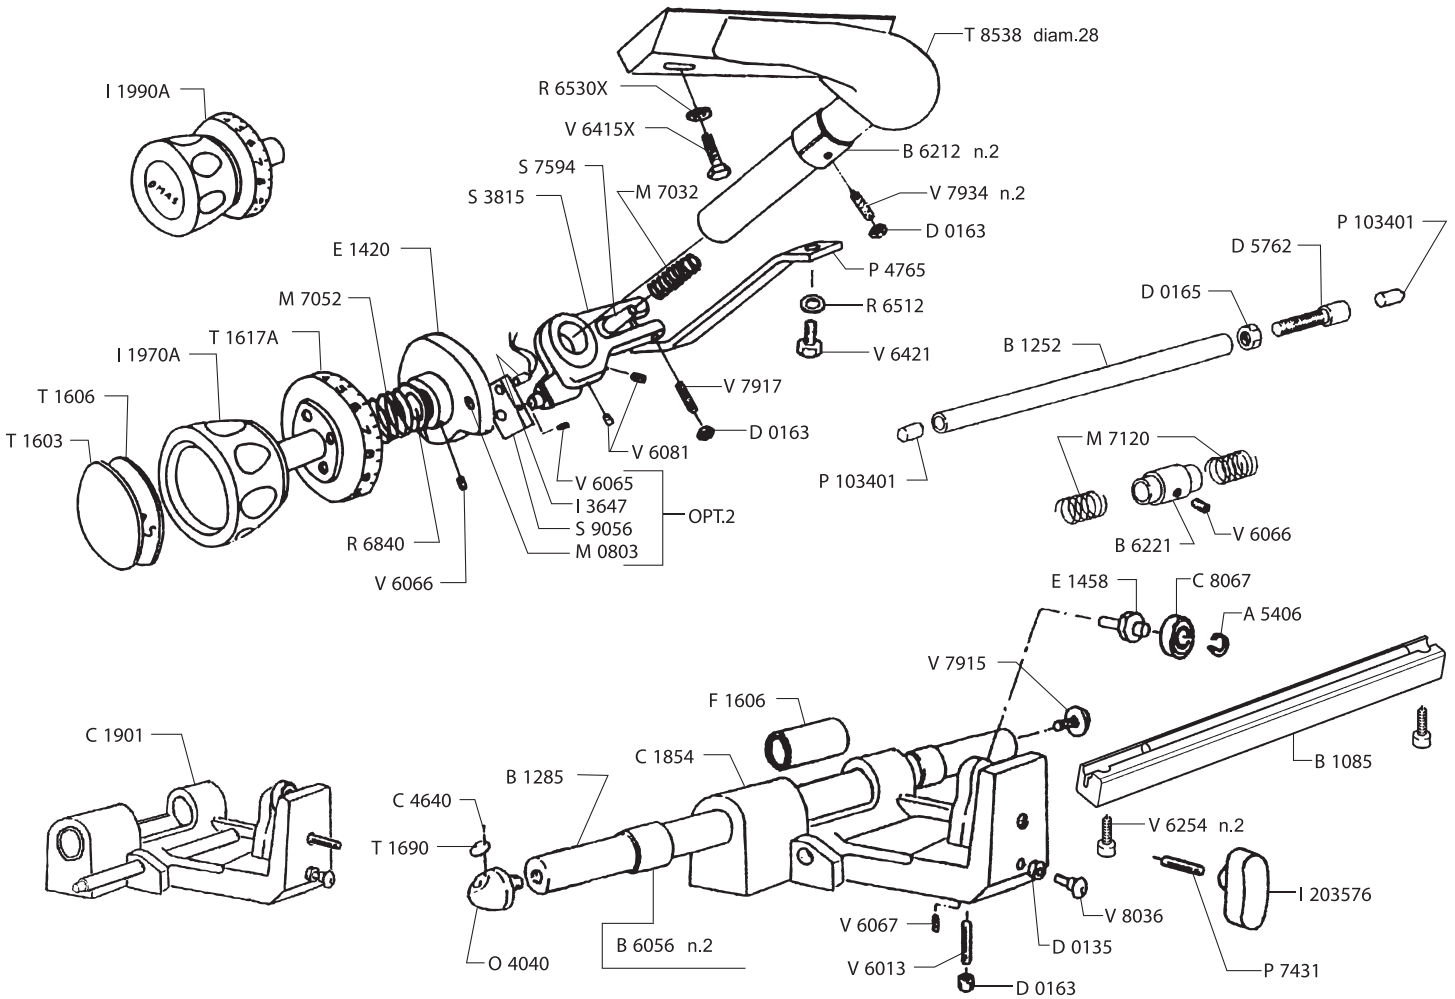

# PARTS BREAKDOWN

ITEM	MODEL
13643	MS-IT-0350-G

# PARTS BREAKDOWN

ITEM	MODEL
13643	MS-IT-0350-G

Item No.	Description	Position	Item No.	Description	Position	Item No.	Description	Position
17503	Screw M5x13 for 13643	V7908	19717	Screw M6x50 for 13643	V7917	19920	Screw M8x30 for 13643	V8036
19715	Screw Sharpener for 13643	V7910	19720	Screw M6 for 13643	V7934			
17504	Bar Screw M6x14 Stainless Steel for 13643	V7915	37095	Screw for Rod 6x13 for 13643	V7993A			