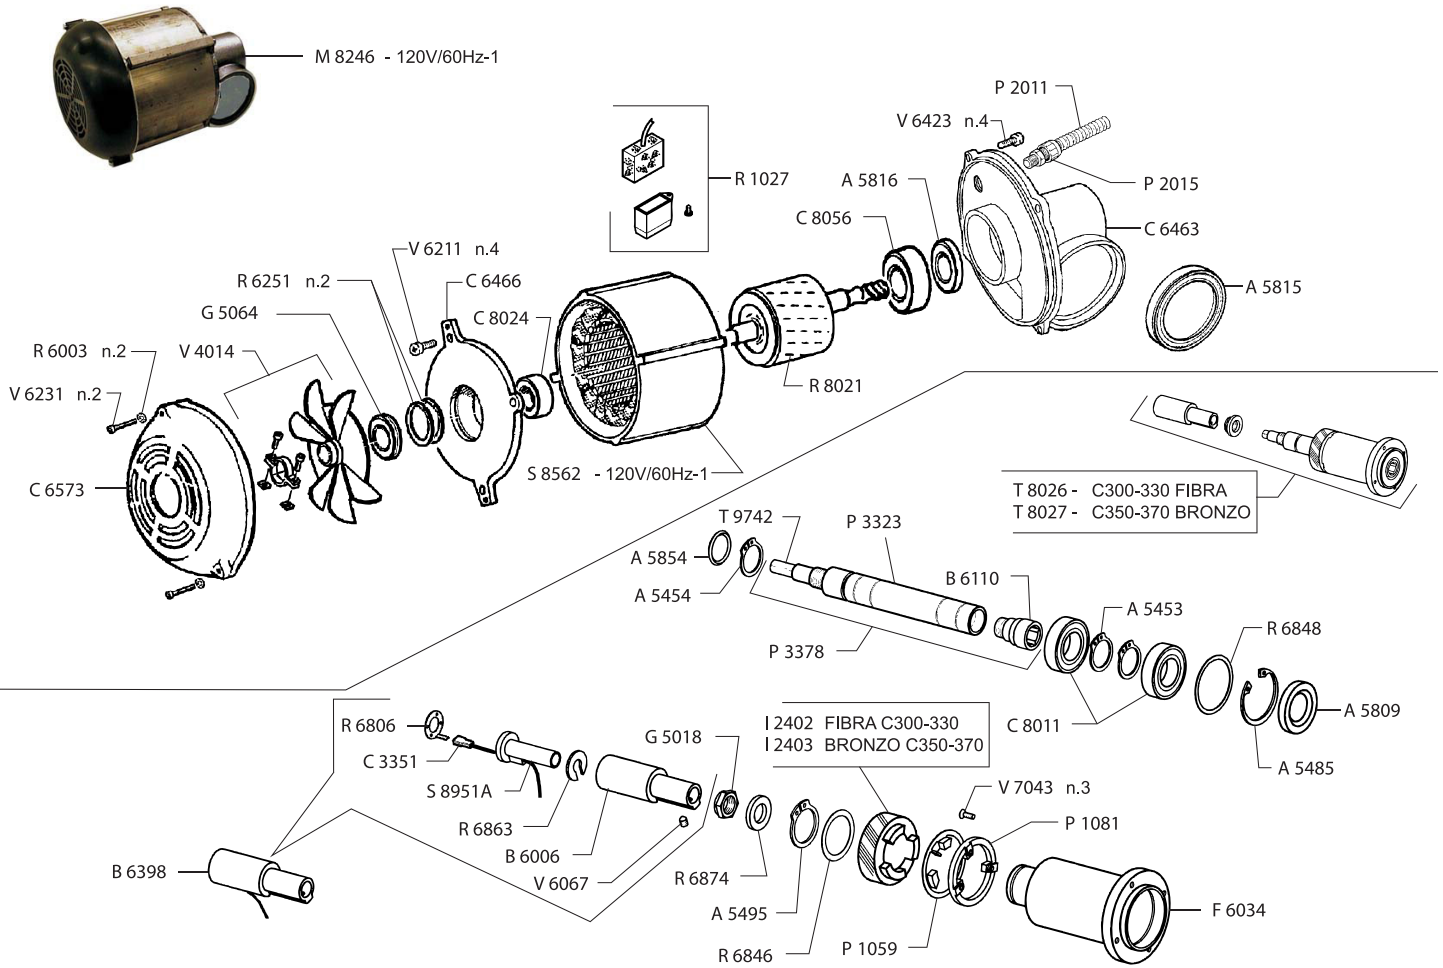

PARTS BREAKDOWN

ITEM	MODEL
13643	MS-IT-0350-G