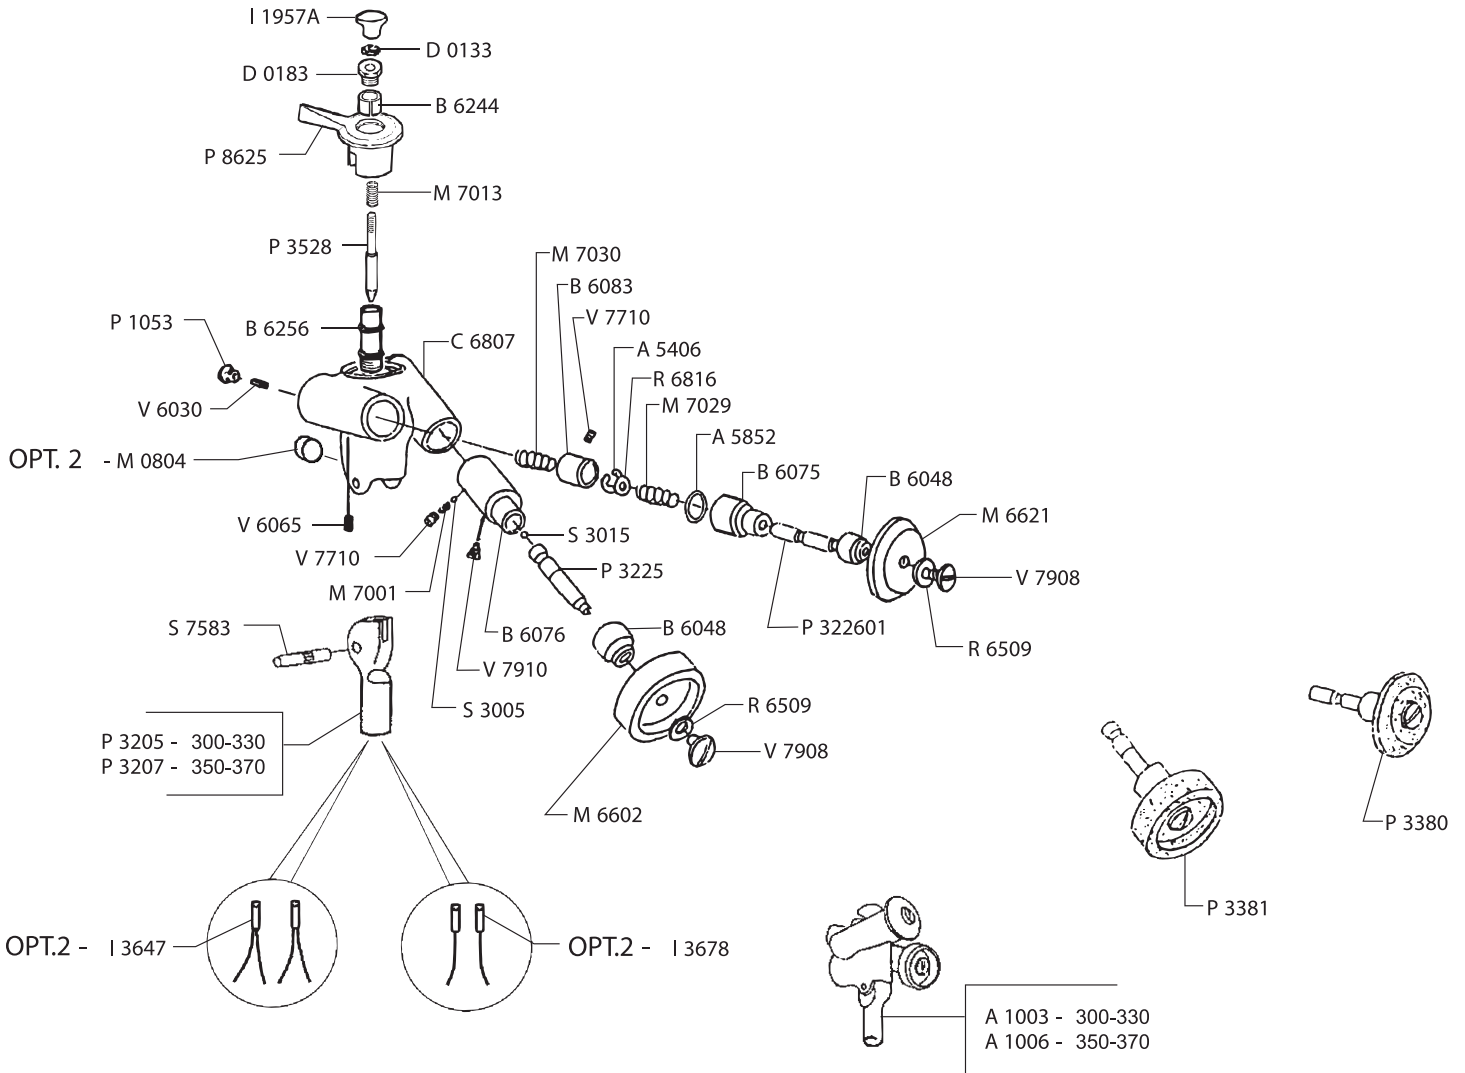

PARTS BREAKDOWN

ITEM	MODEL
13643	MS-IT-0350-G