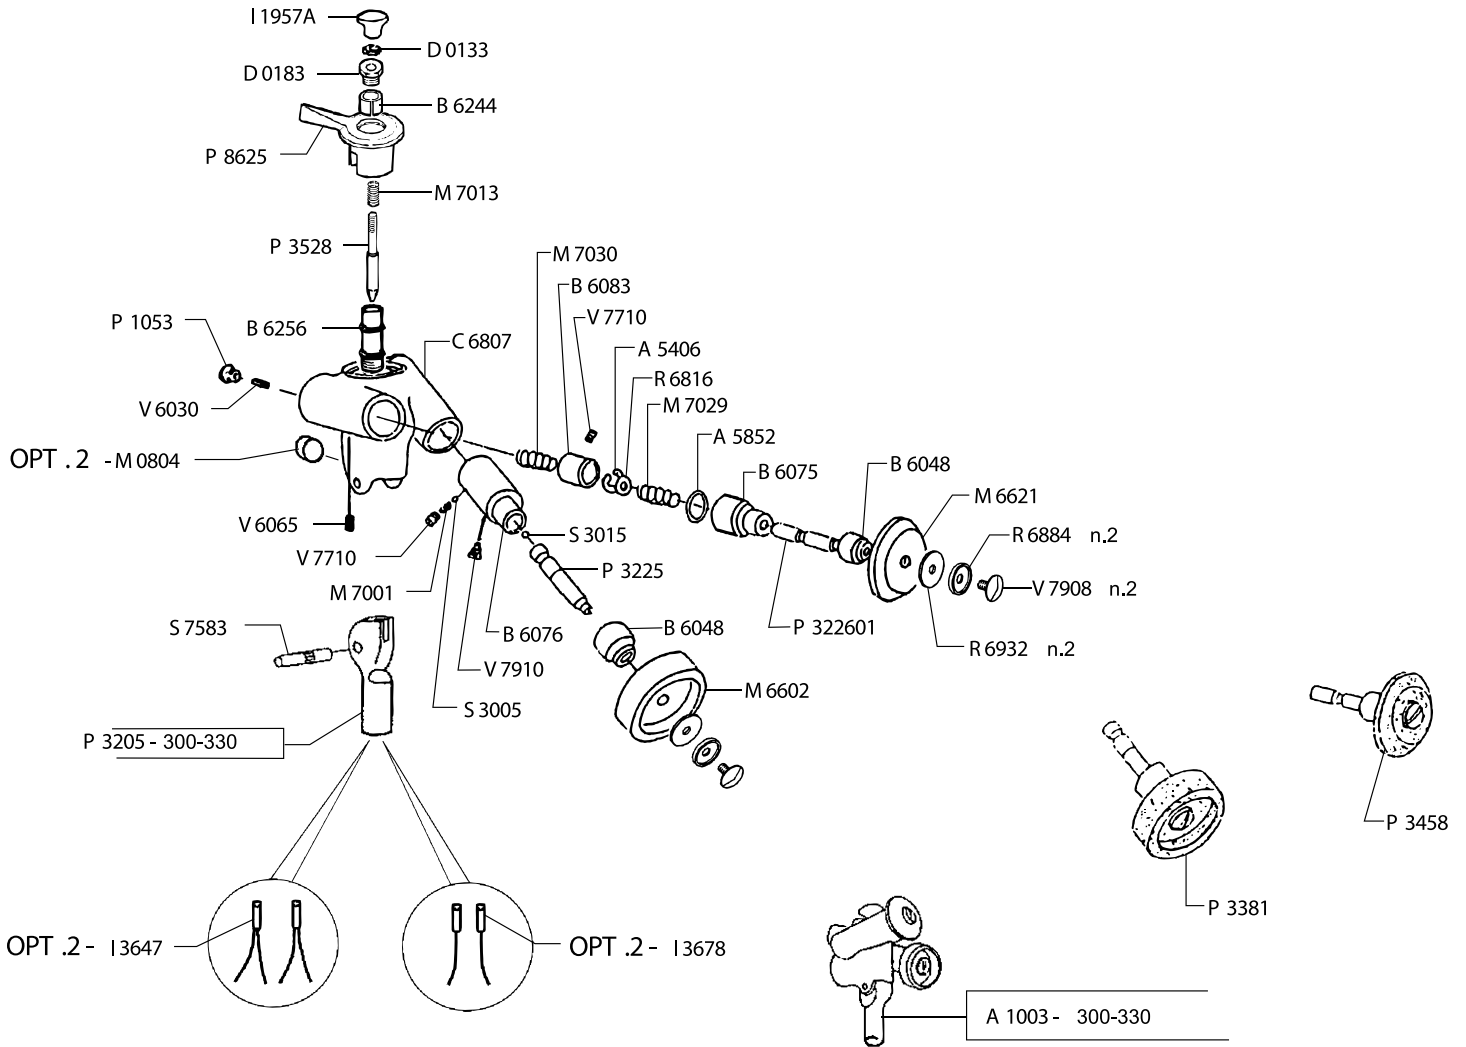

Parts Breakdown

Model MS-IT-0330-H 13656

Parts Breakdown

Model MS-IT-0330-H 13656

Parts Breakdown

Model MS-IT-0330-H 13656

Parts Breakdown

Model MS-IT-0330-H 13656

Parts Breakdown

Model **MS-IT-0330-H** 13656

Parts Breakdown

Model MS-IT-0330-H 13656

Parts Breakdown

Model MS-IT-0330-H 13656

Parts Breakdown

Model MS-IT-0330-H 13656

Parts Breakdown

Model MS-IT-0330-H 13656

Item No.	Description	Position	Item No.	Description	Position	Item No.	Description	Position
37072	Screw TE U5739 M8x20 Stainless Steel for 13656	V6460X	17503	Screw M5x13 for 13656	V7908	16987	Special Screw M6x15 for 13656	V8020
37074	Screw TE U5739 M8x30 Stainless Steel for 13656	V6462X	19715	Screw Sharpener for 13656	V7910	19920	Screw M8x30 for 13656	V8036
17497	Screw TSP U6109 M5x15 Stainless Steel for 13656	V7014X	19717	Screw M6x50 for 13656	V7917	37104	Threaded Stud for 13656	V8042
17498	Screw TSPEI U5933 M4x10 for 13656	V7043	19917	Screw BS for 13656	V7960	37113	Screw for Carr. Index M8x25 for 13656	V8099
19713	Screw Sharpener for 13656	V7710	19724	Screw H for 13656	V8001			
37091	Screw H for 13656	V7730	37098	Screw M10x40 for 13656	V8012			