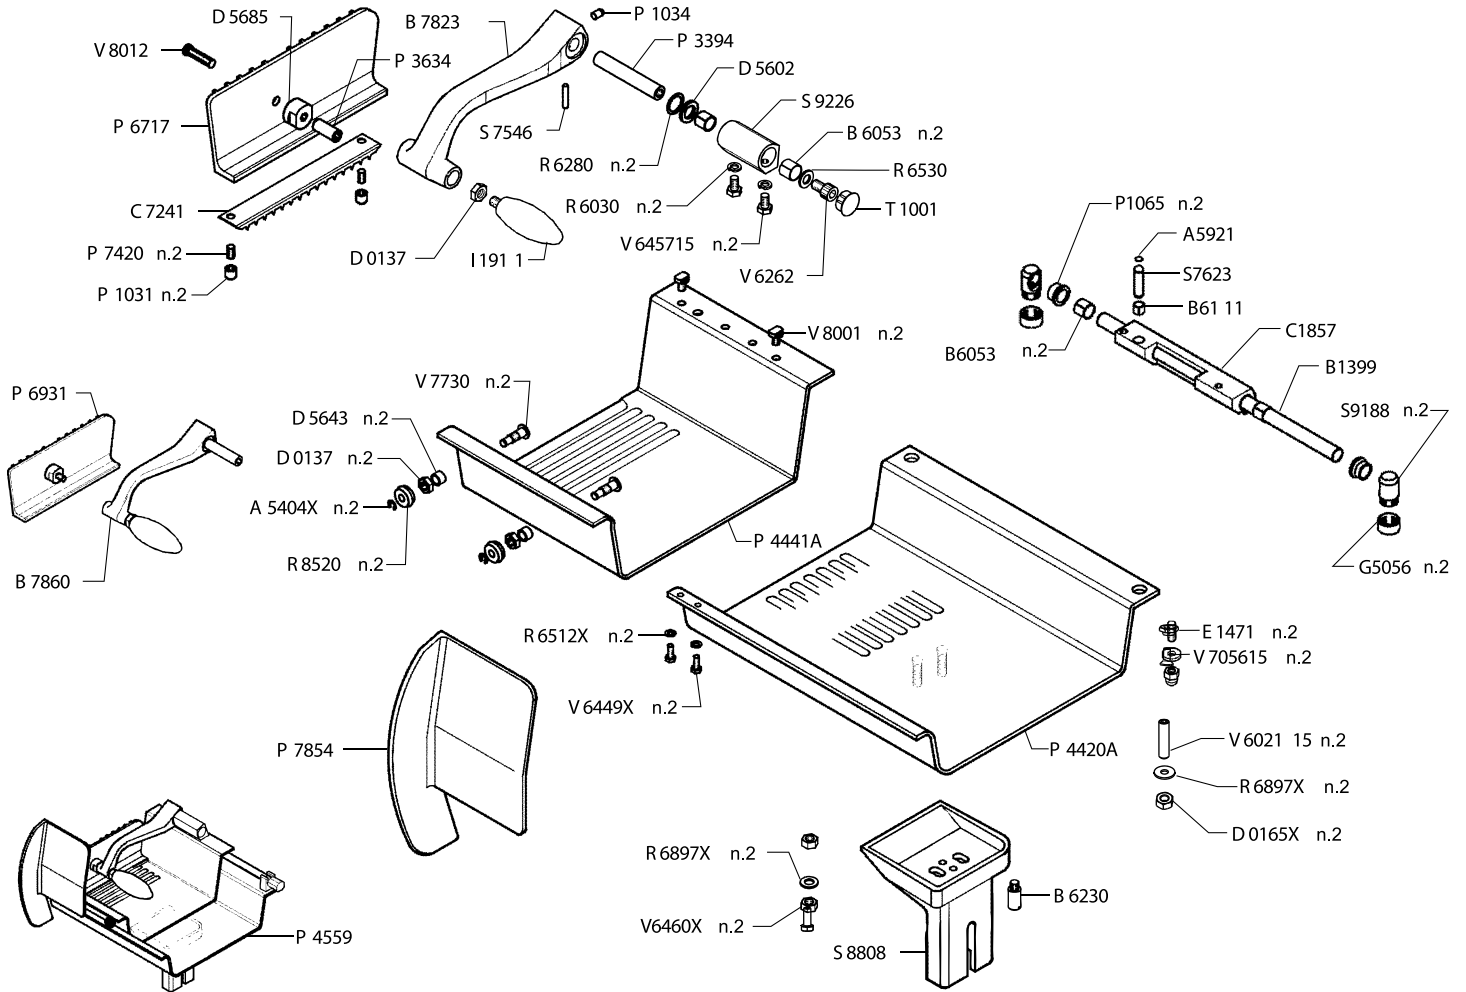

Parts Breakdown

Model MS-IT-0330-H 13656

Parts Breakdown

Model MS-IT-0330-H 13656

Parts Breakdown

Model MS-IT-0330-H 13656

Parts Breakdown

Model MS-IT-0330-H 13656

Parts Breakdown

Model **MS-IT-0330-H** 13656

Parts Breakdown

Model MS-IT-0330-H 13656

Parts Breakdown

Model MS-IT-0330-H 13656

Parts Breakdown

Model MS-IT-0330-H 13656

Parts Breakdown

Model MS-IT-0330-H 13656

Item No.	Description	Position	Item No.	Description	Position	Item No.	Description	Position
37072	Screw TE U5739 M8x20 Stainless Steel for 13656	V6460X	17503	Screw M5x13 for 13656	V7908	16987	Special Screw M6x15 for 13656	V8020
37074	Screw TE U5739 M8x30 Stainless Steel for 13656	V6462X	19715	Screw Sharpener for 13656	V7910	19920	Screw M8x30 for 13656	V8036
17497	Screw TSP U6109 M5x15 Stainless Steel for 13656	V7014X	19717	Screw M6x50 for 13656	V7917	37104	Threaded Stud for 13656	V8042
17498	Screw TSPEI U5933 M4x10 for 13656	V7043	19917	Screw BS for 13656	V7960	37113	Screw for Carr. Index M8x25 for 13656	V8099
19713	Screw Sharpener for 13656	V7710	19724	Screw H for 13656	V8001			
37091	Screw H for 13656	V7730	37098	Screw M10x40 for 13656	V8012			