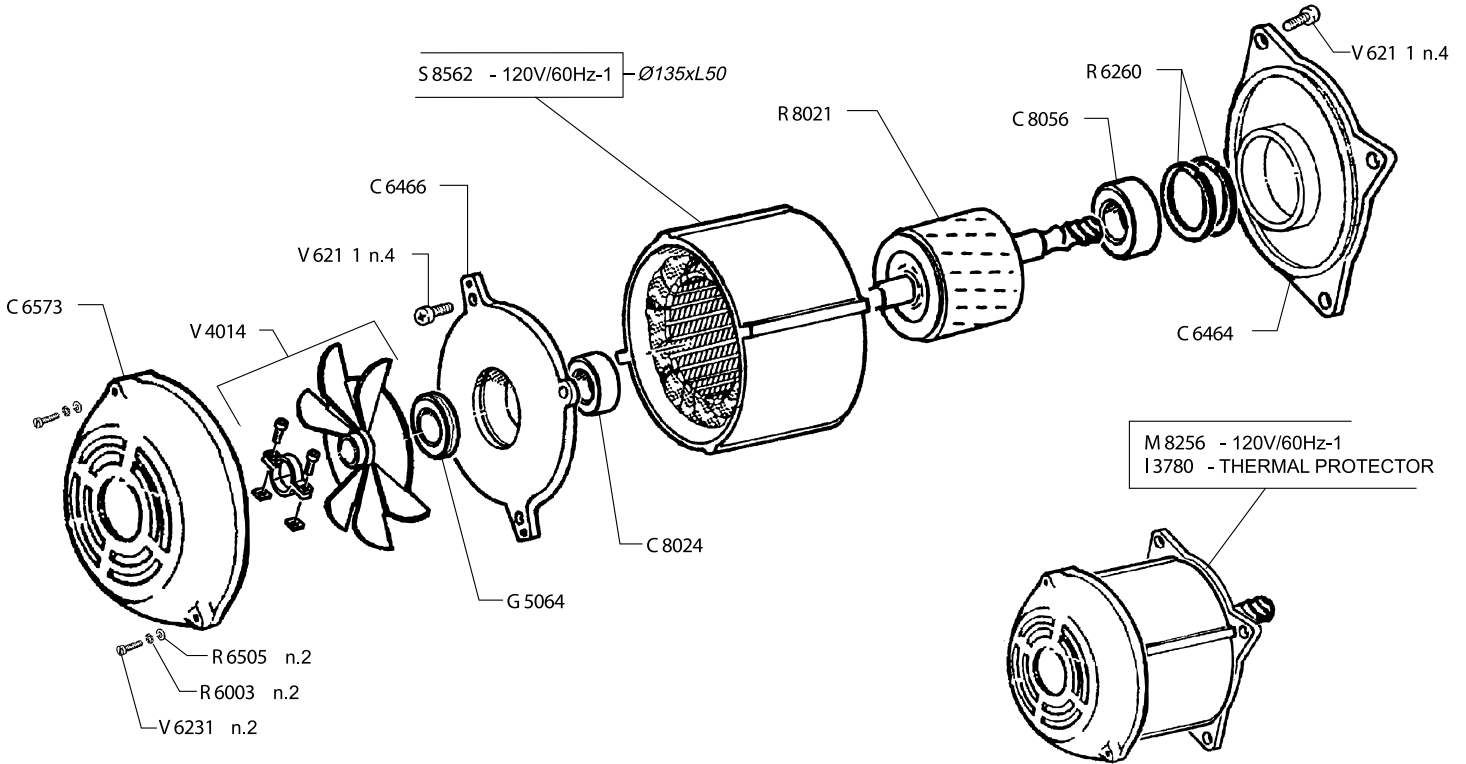

Parts Breakdown

Model **MS-IT-0330-H** 13656