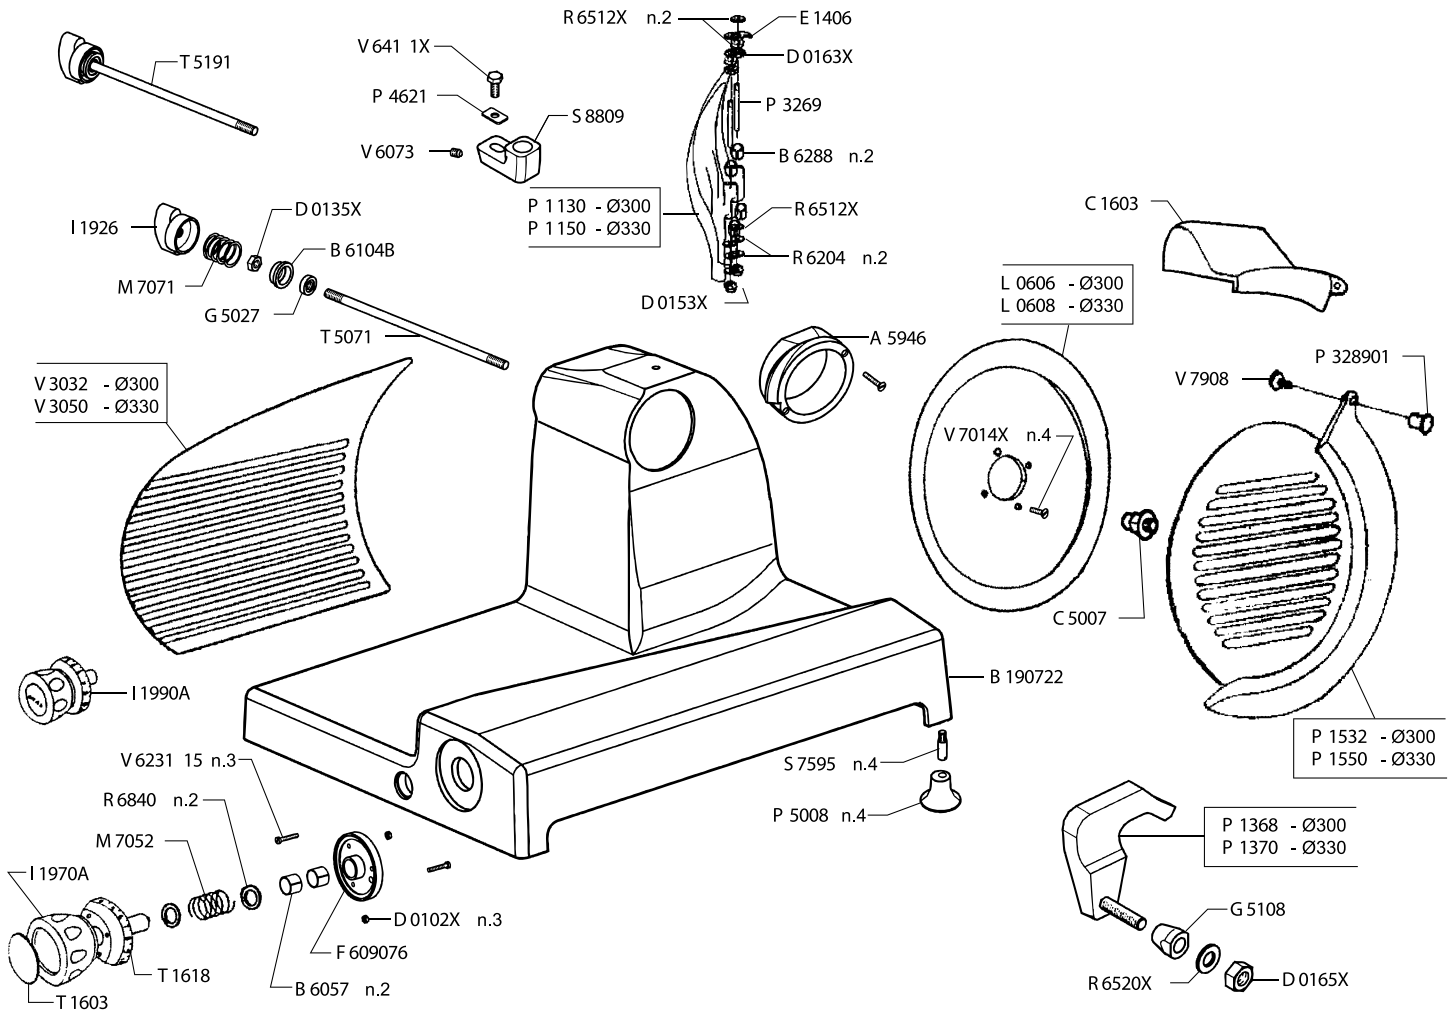

Parts Breakdown

Model MS-IT-0330-H 13656

Parts Breakdown

Model MS-IT-0330-H 13656

Parts Breakdown

Model MS-IT-0330-H 13656

Parts Breakdown

Model MS-IT-0330-H 13656

Parts Breakdown

Model **MS-IT-0330-H** 13656

Parts Breakdown

Model MS-IT-0330-H 13656

Parts Breakdown

Model MS-IT-0330-H 13656

Parts Breakdown

Model MS-IT-0330-H 13656

Parts Breakdown

Model MS-IT-0330-H 13656

Item No.	Description	Position	Item No.	Description	Position	Item No.	Description	Position
37072	Screw TE U5739 M8x20 Stainless Steel for 13656	V6460X	17503	Screw M5x13 for 13656	V7908	16987	Special Screw M6x15 for 13656	V8020
37074	Screw TE U5739 M8x30 Stainless Steel for 13656	V6462X	19715	Screw Sharpener for 13656	V7910	19920	Screw M8x30 for 13656	V8036
17497	Screw TSP U6109 M5x15 Stainless Steel for 13656	V7014X	19717	Screw M6x50 for 13656	V7917	37104	Threaded Stud for 13656	V8042
17498	Screw TSPEI U5933 M4x10 for 13656	V7043	19917	Screw BS for 13656	V7960	37113	Screw for Carr. Index M8x25 for 13656	V8099
19713	Screw Sharpener for 13656	V7710	19724	Screw H for 13656	V8001			
37091	Screw H for 13656	V7730	37098	Screw M10x40 for 13656	V8012			