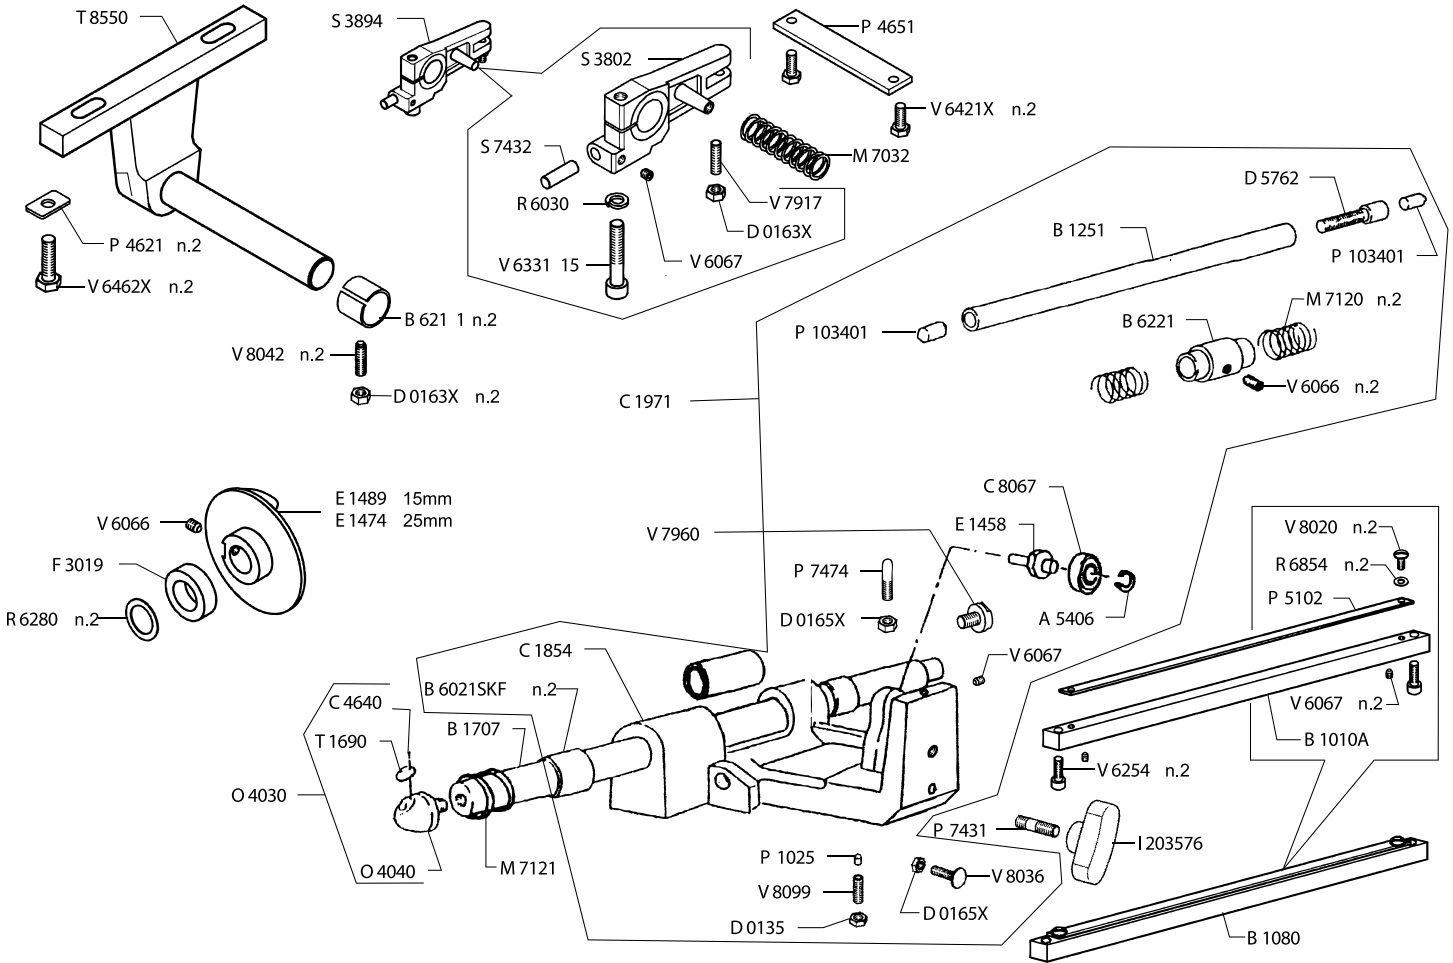

Parts Breakdown

Model MS-IT-0330-H 13656

Parts Breakdown

Model MS-IT-0330-H 13656

Parts Breakdown

Model MS-IT-0330-H 13656

Parts Breakdown

Model MS-IT-0330-H 13656

Parts Breakdown

Model **MS-IT-0330-H** 13656

Parts Breakdown

Model MS-IT-0330-H 13656

Parts Breakdown

Model MS-IT-0330-H 13656

Parts Breakdown

Model MS-IT-0330-H 13656

Parts Breakdown

Model MS-IT-0330-H 13656

Item No.	Description	Position	Item No.	Description	Position	Item No.	Description	Position
37072	Screw TE U5739 M8x20 Stainless Steel for 13656	V6460X	17503	Screw M5x13 for 13656	V7908	16987	Special Screw M6x15 for 13656	V8020
37074	Screw TE U5739 M8x30 Stainless Steel for 13656	V6462X	19715	Screw Sharpener for 13656	V7910	19920	Screw M8x30 for 13656	V8036
17497	Screw TSP U6109 M5x15 Stainless Steel for 13656	V7014X	19717	Screw M6x50 for 13656	V7917	37104	Threaded Stud for 13656	V8042
17498	Screw TSPEI U5933 M4x10 for 13656	V7043	19917	Screw BS for 13656	V7960	37113	Screw for Carr. Index M8x25 for 13656	V8099
19713	Screw Sharpener for 13656	V7710	19724	Screw H for 13656	V8001			
37091	Screw H for 13656	V7730	37098	Screw M10x40 for 13656	V8012			