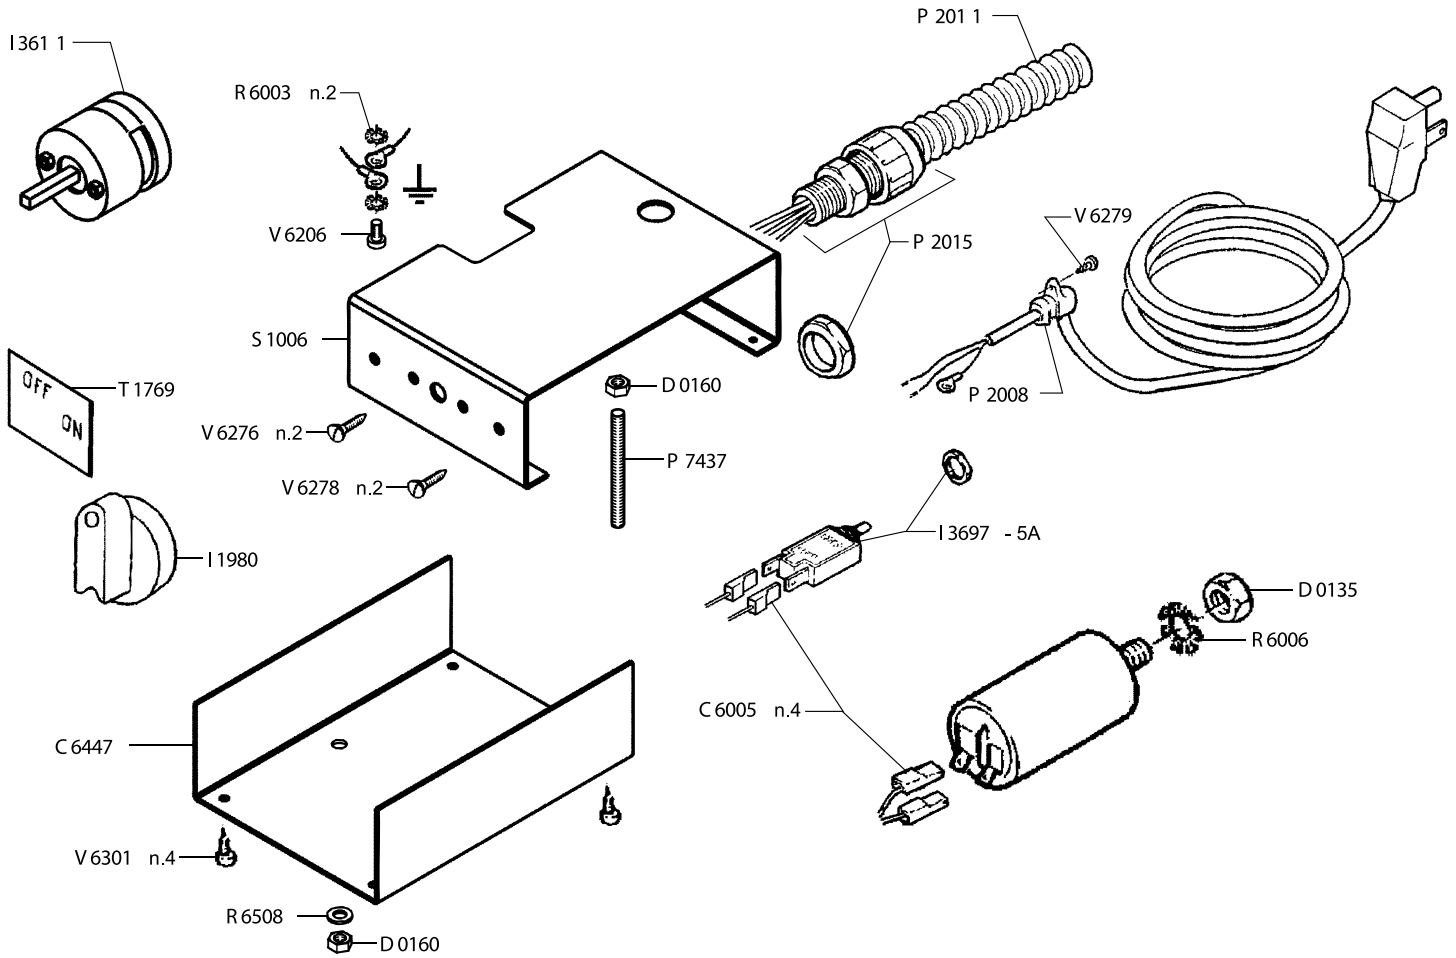

Parts Breakdown

Model MS-IT-0330-H 13656

Parts Breakdown

Model MS-IT-0330-H 13656

Parts Breakdown

Model MS-IT-0330-H 13656

Parts Breakdown

Model MS-IT-0330-H 13656

Parts Breakdown

Model **MS-IT-0330-H** 13656

Parts Breakdown

Model MS-IT-0330-H 13656

Parts Breakdown

Model MS-IT-0330-H 13656

Parts Breakdown

Model MS-IT-0330-H 13656

Parts Breakdown

Model MS-IT-0330-H 13656

Item No.	Description	Position	Item No.	Description	Position	Item No.	Description	Position
37072	Screw TE U5739 M8x20 Stainless Steel for 13656	V6460X	17503	Screw M5x13 for 13656	V7908	16987	Special Screw M6x15 for 13656	V8020
37074	Screw TE U5739 M8x30 Stainless Steel for 13656	V6462X	19715	Screw Sharpener for 13656	V7910	19920	Screw M8x30 for 13656	V8036
17497	Screw TSP U6109 M5x15 Stainless Steel for 13656	V7014X	19717	Screw M6x50 for 13656	V7917	37104	Threaded Stud for 13656	V8042
17498	Screw TSPEI U5933 M4x10 for 13656	V7043	19917	Screw BS for 13656	V7960	37113	Screw for Carr. Index M8x25 for 13656	V8099
19713	Screw Sharpener for 13656	V7710	19724	Screw H for 13656	V8001			
37091	Screw H for 13656	V7730	37098	Screw M10x40 for 13656	V8012			