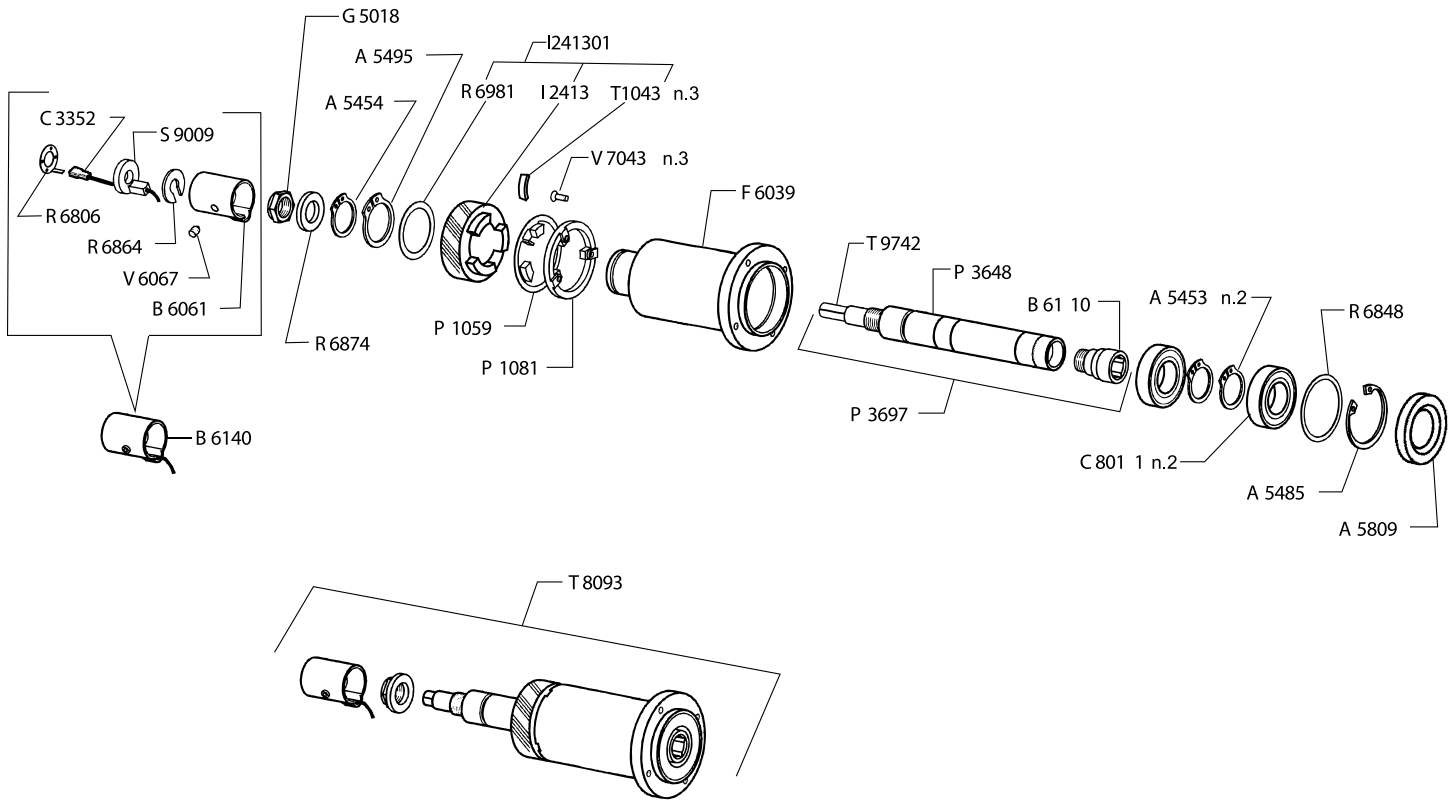

Parts Breakdown

Model MS-IT-0330-H 13656

Parts Breakdown

Model MS-IT-0330-H 13656

Parts Breakdown

Model MS-IT-0330-H 13656

Parts Breakdown

Model MS-IT-0330-H 13656

Parts Breakdown

Model **MS-IT-0330-H** 13656

Parts Breakdown

Model MS-IT-0330-H 13656

Parts Breakdown

Model MS-IT-0330-H 13656

Parts Breakdown

Model MS-IT-0330-H 13656

Parts Breakdown

Model MS-IT-0330-H 13656

Item No.	Description	Position	Item No.	Description	Position	Item No.	Description	Position
37072	Screw TE U5739 M8x20 Stainless Steel for 13656	V6460X	17503	Screw M5x13 for 13656	V7908	16987	Special Screw M6x15 for 13656	V8020
37074	Screw TE U5739 M8x30 Stainless Steel for 13656	V6462X	19715	Screw Sharpener for 13656	V7910	19920	Screw M8x30 for 13656	V8036
17497	Screw TSP U6109 M5x15 Stainless Steel for 13656	V7014X	19717	Screw M6x50 for 13656	V7917	37104	Threaded Stud for 13656	V8042
17498	Screw TSPEI U5933 M4x10 for 13656	V7043	19917	Screw BS for 13656	V7960	37113	Screw for Carr. Index M8x25 for 13656	V8099
19713	Screw Sharpener for 13656	V7710	19724	Screw H for 13656	V8001			
37091	Screw H for 13656	V7730	37098	Screw M10x40 for 13656	V8012			