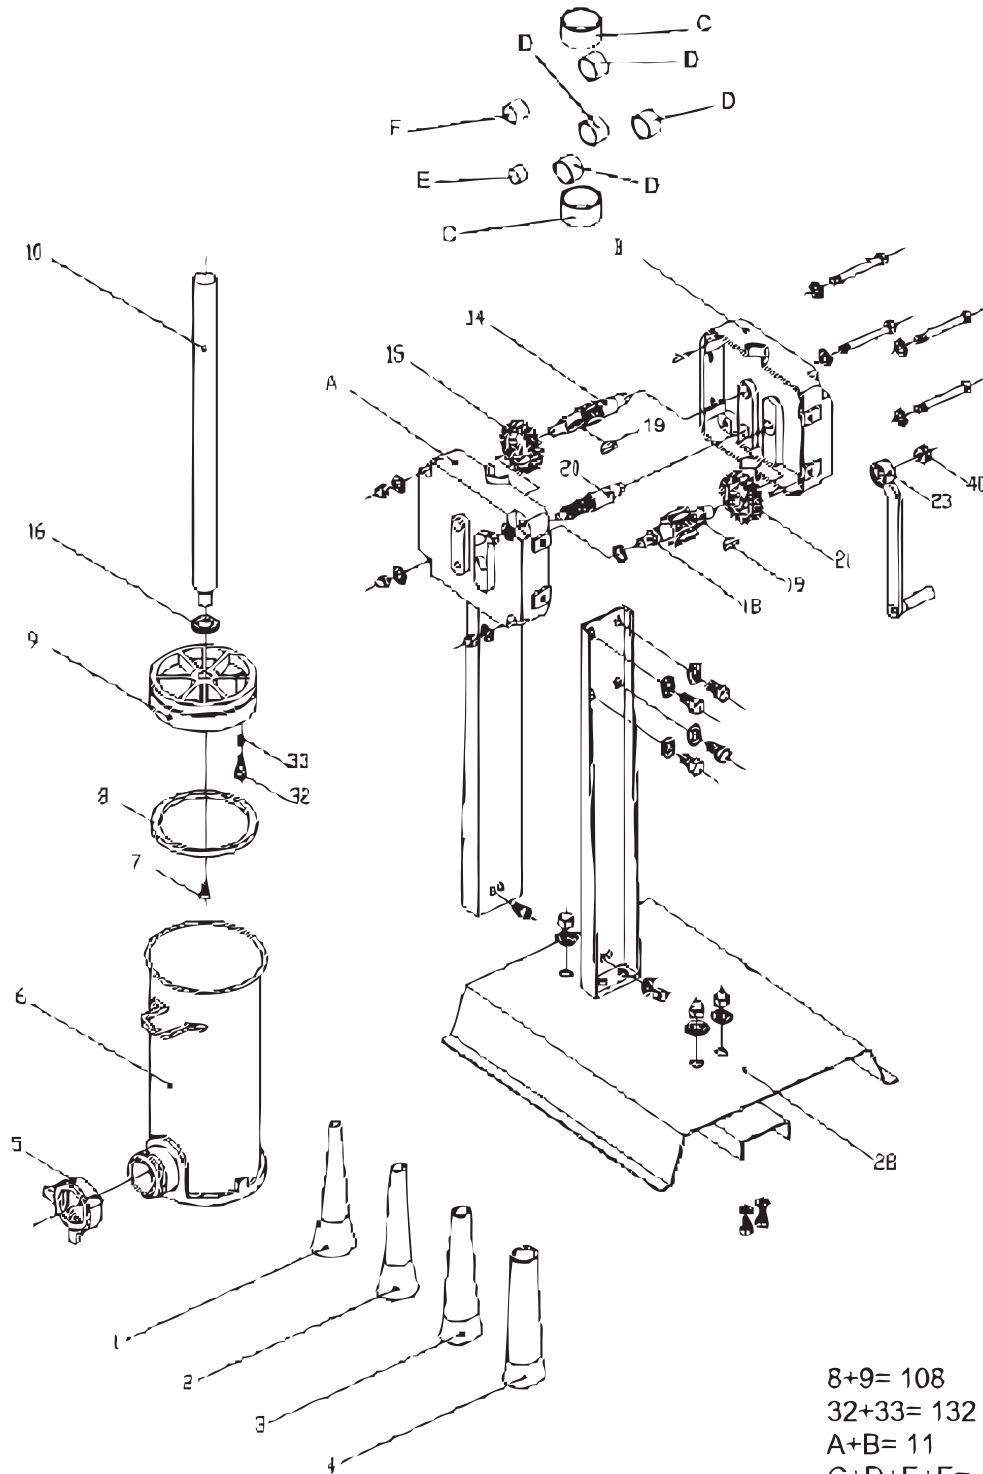

Parts Breakdown

Item 13727

Parts Breakdown

Item 13727

Item No.	Description	Position	Item No.	Description	Position	Item No.	Description	Position
10124	Plastic Stuffer Spout 10mm for 13727	1	AC992	Stainless Steel Rack for 13727	10	15306	Wheel for 13727	21
10125	Plastic Stuffer Spout 20mm for 13727	2	27637	Gear Block for 13727	11	AC994	Handle for 13727	23
10126	Plastic Stuffer Spout 30mm for 13727	3	15304	Intermediate Shaft for 13727	14	27645	Foot for 13727	28
10127	Plastic Stuffer Spout 40mm for 13727	4	15305	Intermediate Wheel for 13727	15	19959	Thumb Screw for 13727	40
15279	Screw Ring for 13727	5	AC990	Rack to Piston Washer for 13727	16	AC995	Bushes Set for 13727	44
45133	Cylinder for 13727	6	15307	Rack Controlling Shaft for 13727	18	15253	Piston and Gasket for 13727	108
15295	Piston Screw for 13727	7	68745	Shaft with Keys for 13727	19	41906	Air Valve and Spring for 13727	132
15296	Gasket Silicone for 13727	8	15303	Pinion for 13727	20	AC993	Gear Block Complete with Gears and Bushes for 13727	