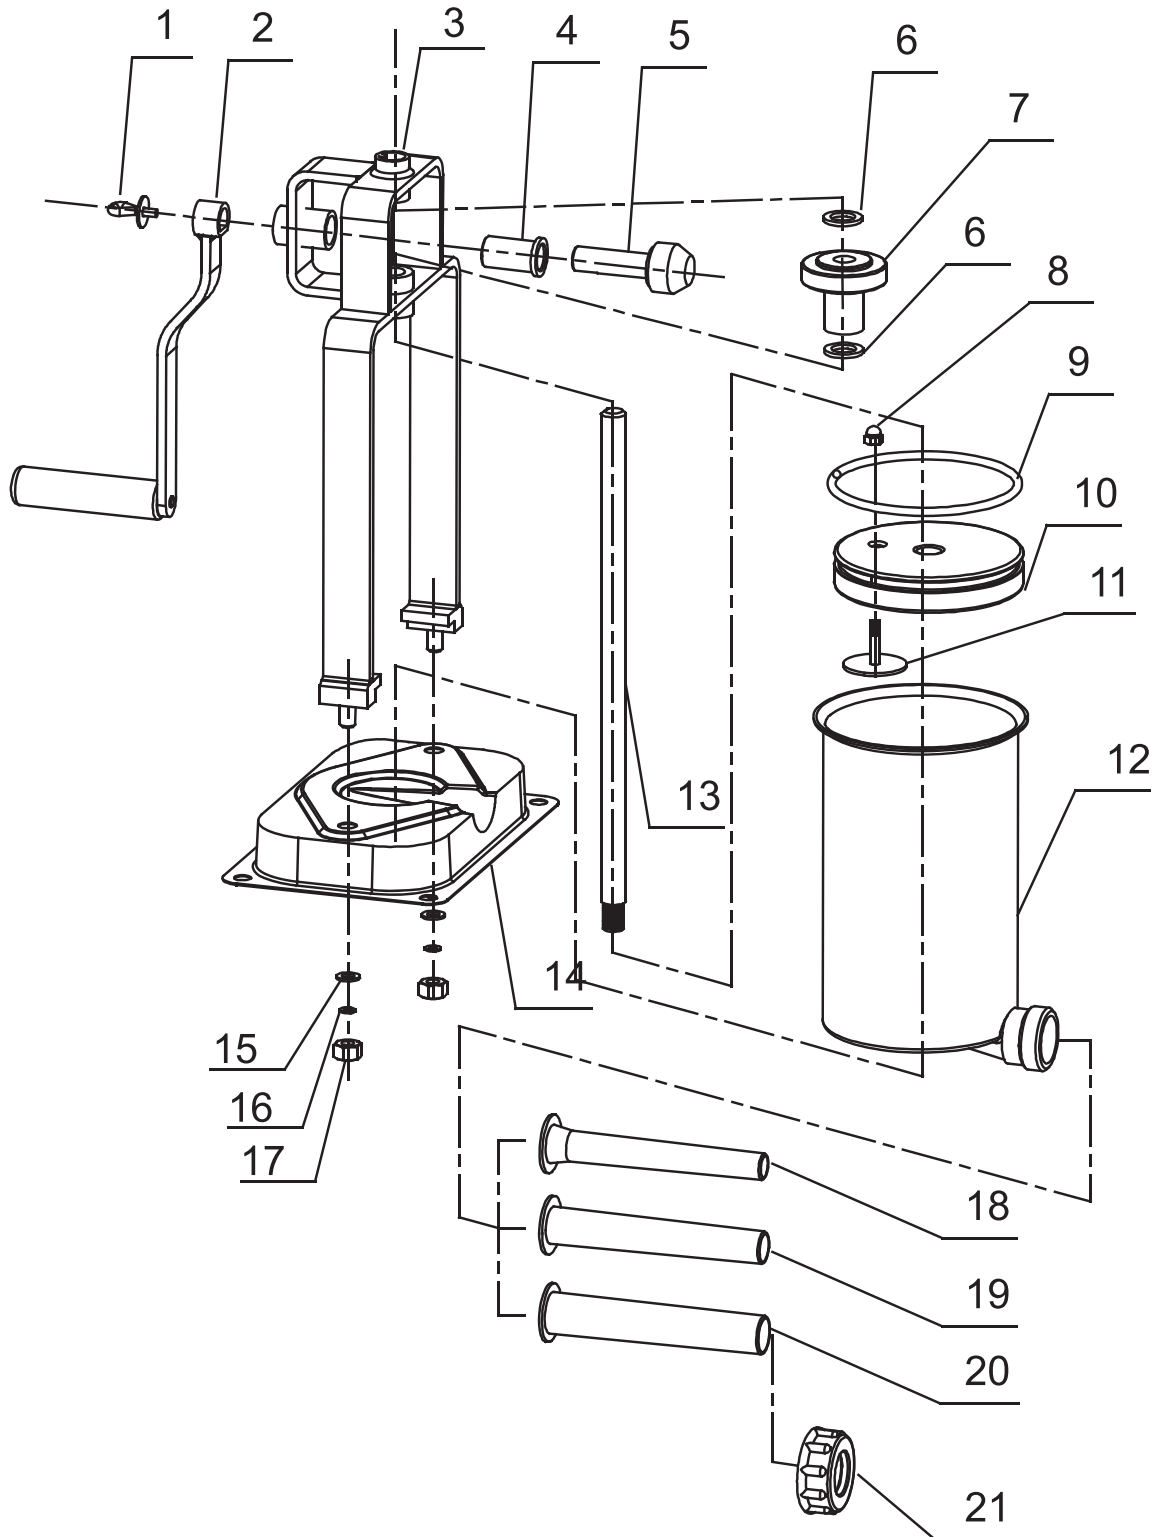

Parts Breakdown

Item 13741

Parts Breakdown

Item 13741

Item No.	Description	Position	Item No.	Description	Position	Item No.	Description	Position
17667	Handle Wing Nut for 13741	1	17660	O-Ring Piston Gasket for 13741	9	17664	Base Spring Washer for 13741	16
17666	Handle for 13741	2	17659	Piston for 13741	10	17663	Base Nut for 13741	17
20164	Stuffer Frame for 13741	3	17661	Stuffer Cylinder for 13741	12	17672	Stuffing Tube Set for 13741	18 - 20
17670	Gear Set for 13741	5, 7	17671	Center Thread Rod for 13741	13	17662	Ring Lock for 13741	21
17669	Brass Washer for 13741	6	65039	Stuffer Base for 13741	14			
17658	Air Release Valve with Nut for 13741	8, 11	17665	Base Washer for 13741	15			