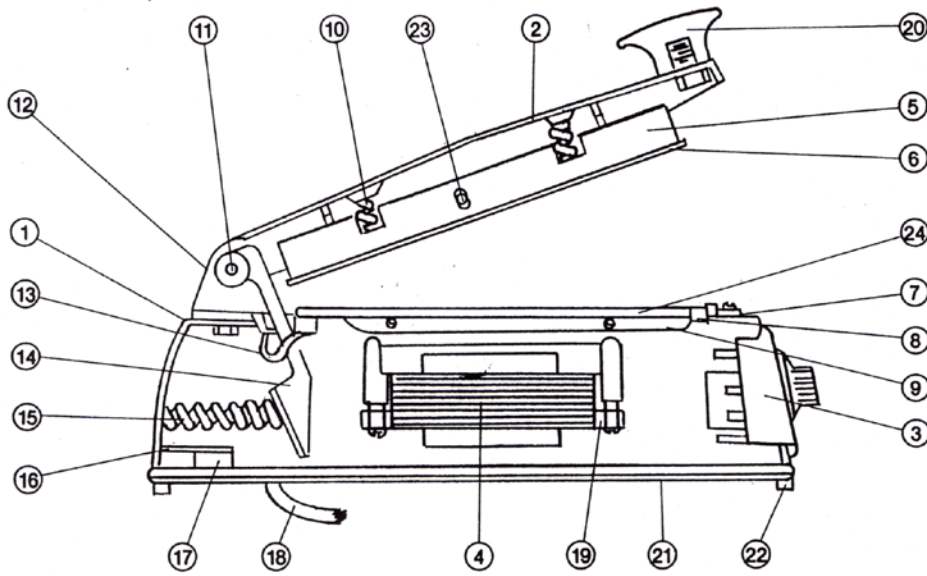

# Parts Breakdown

Model SE-CN-0406 14450

ELEMENT SERVICE KIT (25)

# Parts Breakdown

## Model SE-CN-0406 14450

Item No.	Description	Position	Item No.	Description	Position	Item No.	Description	Position
77323	Main Housing for 14450	1	19424	Spring for 14450	10	19426	Bracket for 14450	19
77324	Hand Lever for 14450	2	76816	Hand Lever Pin for 14450	11	77329	Lever Hand Knob for 14450	20
16037	Timer Assembly for 14450	3	76817	Hand Lever Bracket for 14450	12	64889	Bottom Plate Housing for 14450	21
19199	Transformer for 14450	4	76818	Tension Spring Element for 14450	13	77330	Rubber Foot for 14450	22
21102	Rubber Pressure Bar for 14450	5	76819	Fulcrum Lever for 14450	14	76825	Pressure Bar Pin for 14450	23
77325	Pressure Bar Rubber for 14450	6	77327	Lever Hand Spring for 14450	15	77331	Teflon Strip for 14450	24
64152	Sealing Band Element Trim Wire Element for 14450	7	76820	Microswitch Bracket for 14450	16	16041	Element Service Kit for 14450	25
25192	Element Insulator Tape for 14450	8	77328	Microswitch for 14450	17			
77326	Teflon Cover Plate for 14450	9	76822	Power with Plug Cord for 14450	18			