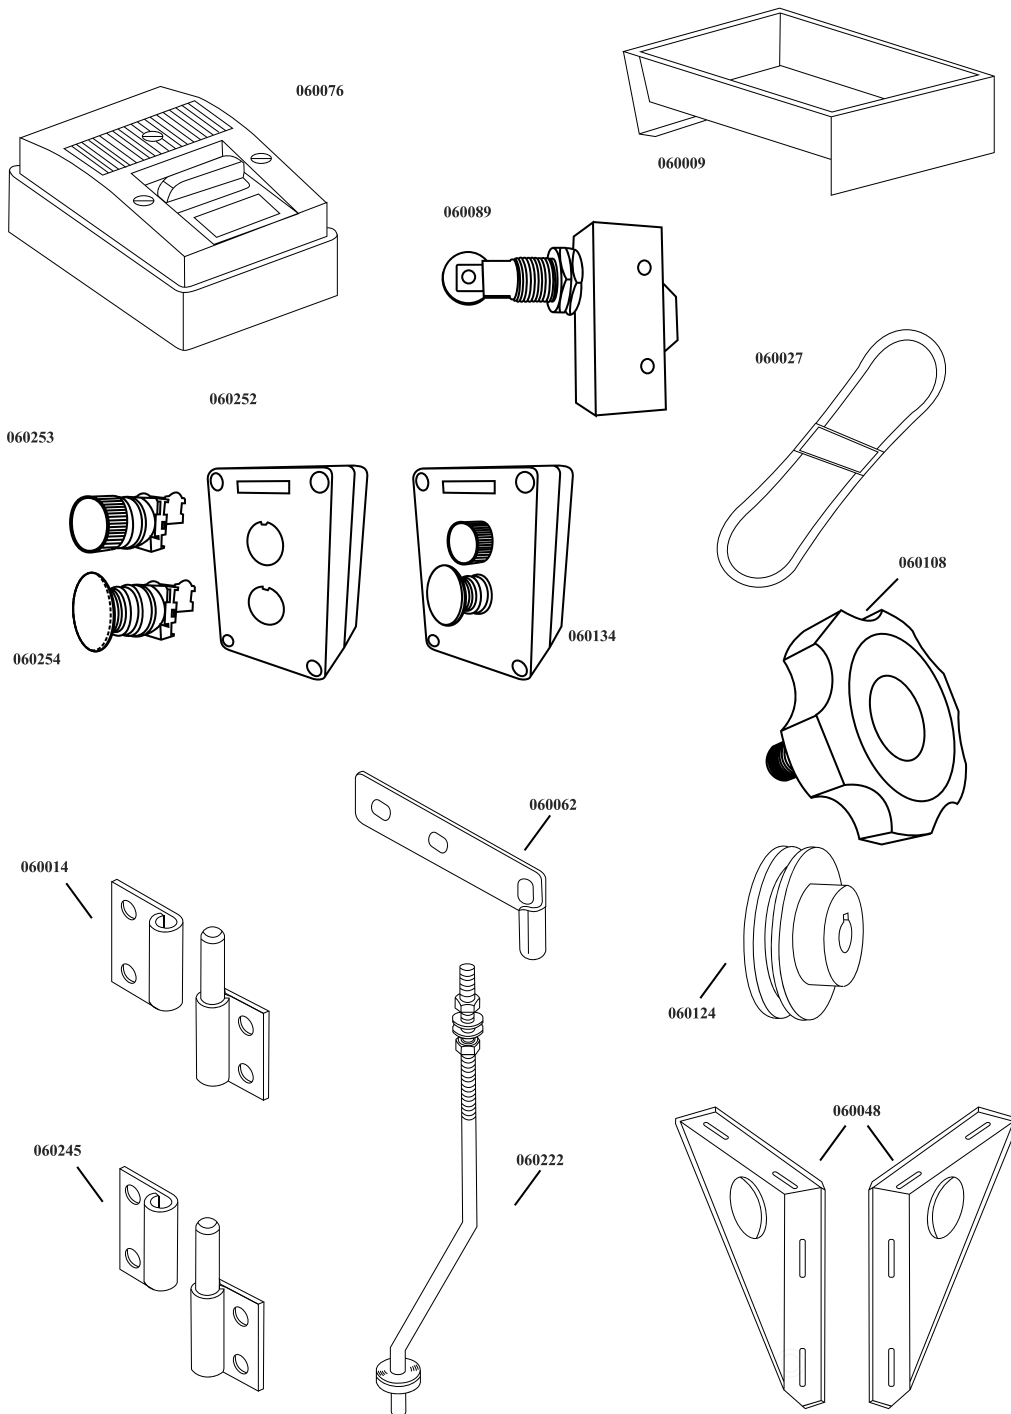

Parts Breakdown

Model **BS-VE-3200-T** 18943

Parts Breakdown

Model BS-VE-3200-T 18943

060098

060035

060019

Parts Breakdown

Model BS-VE-3200-T 18943

Parts Breakdown

Model **BS-VE-3200-T** 18943

Parts Breakdown

Model **BS-VE-3200-T** 18943

Parts Breakdown

Model **BS-VE-3200-T** 18943

Parts Breakdown

Model BS-VE-3200-T 18943

060193
060209

060202

Parts Breakdown

Model BS-VE-3200-T 18943

060239

060054

060128