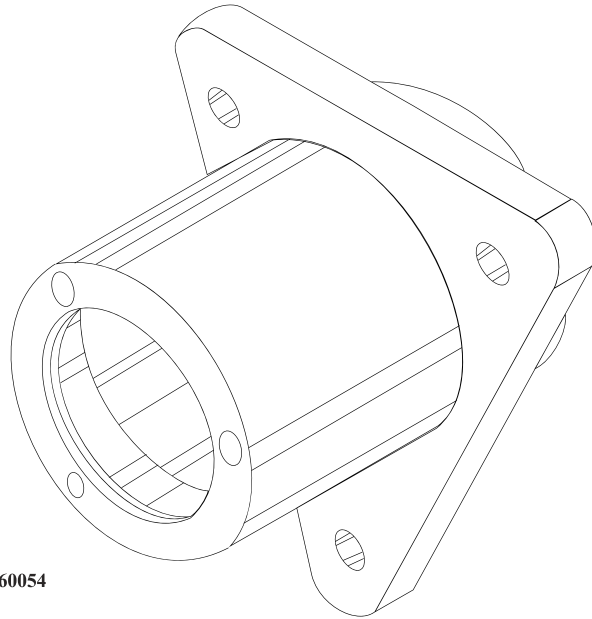

Parts Breakdown

Model BS-VE-3200-T 18943

060239