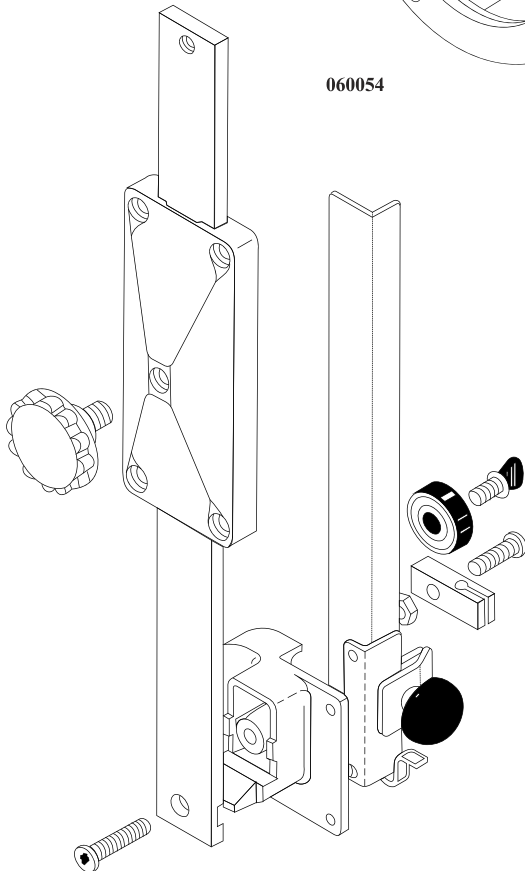

Parts Breakdown

Model BS-VE-3200-T 18943

060239

060054

060128