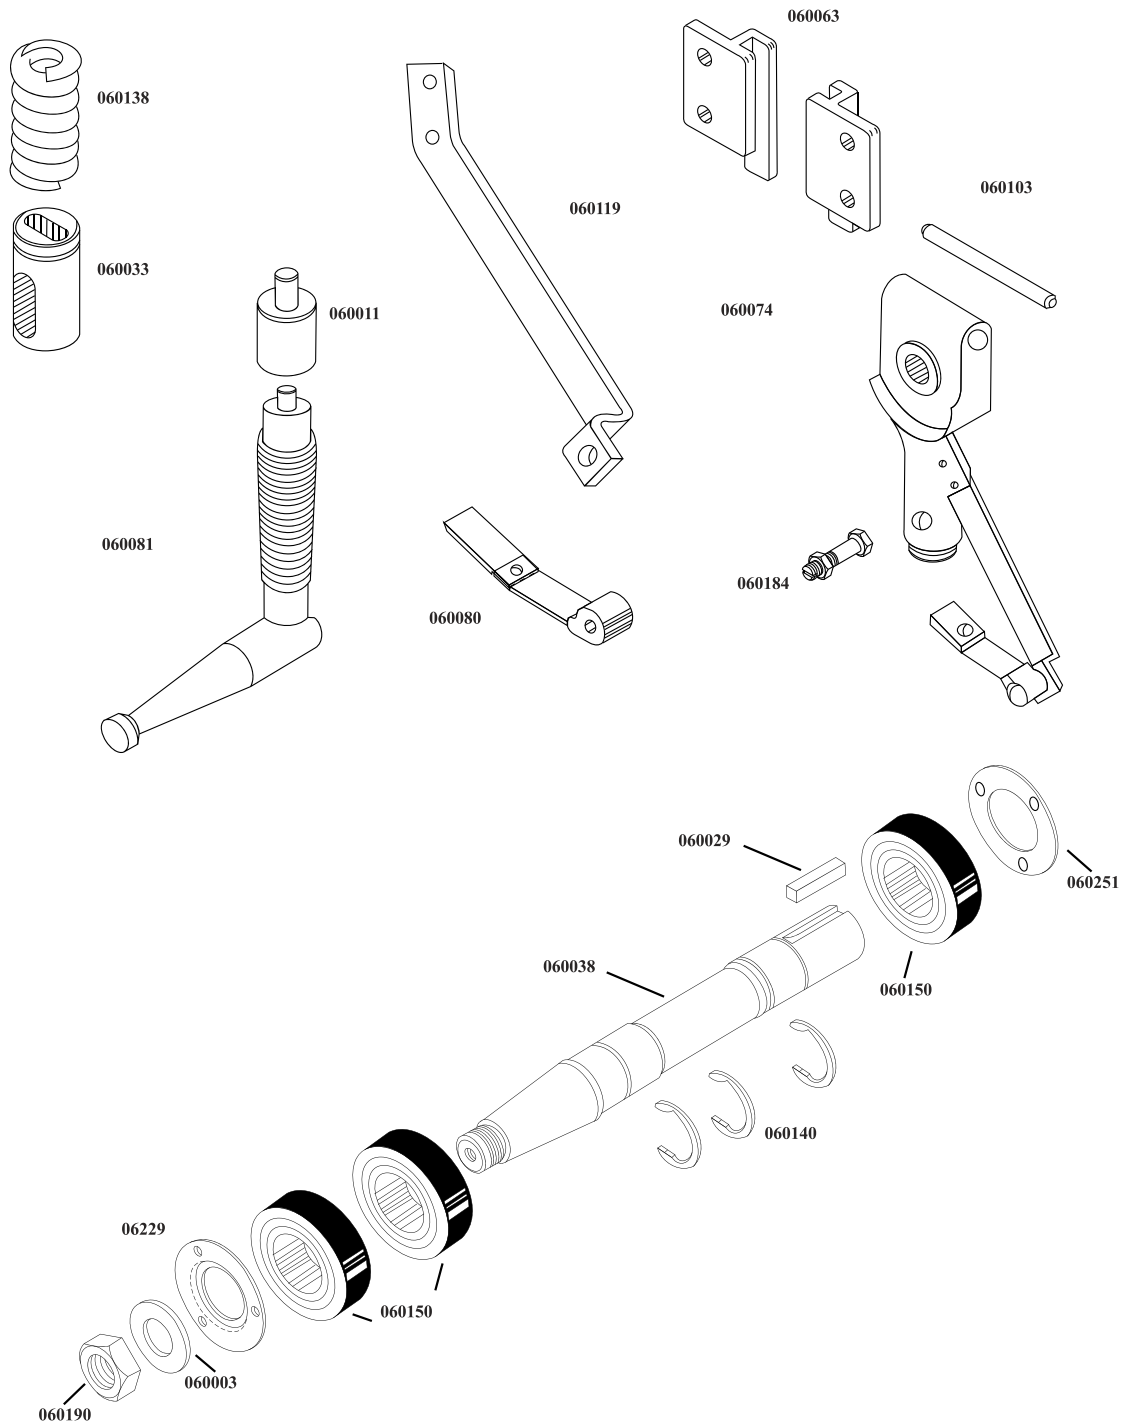

Parts Breakdown

Model **BS-VE-3200-T** 18943

Parts Breakdown

Model BS-VE-3200-T 18943

060098

060035

060019

Parts Breakdown

Model BS-VE-3200-T 18943

Parts Breakdown

Model **BS-VE-3200-T** 18943

Parts Breakdown

Model **BS-VE-3200-T** 18943

Parts Breakdown

Model **BS-VE-3200-T** 18943

Parts Breakdown

Model BS-VE-3200-T 18943

060193
060209

060202

Parts Breakdown

Model BS-VE-3200-T 18943

060239

060054

060128