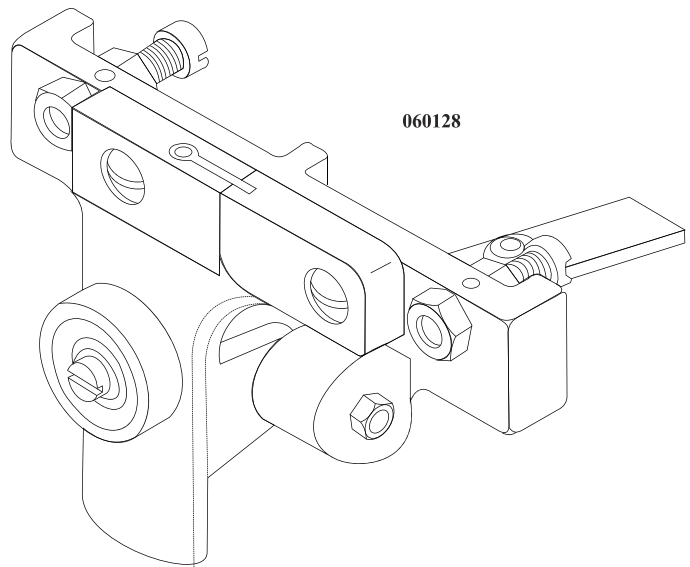

Parts Breakdown

Model BS-VE-3200-T 18943

Item No.	Description	Position	Item No.	Description	Position	Item No.	Description	Position
62199	Front Cover for Steering Wheel for 18943	06226	24156	Scraper Bracket for 18943	060074	AJ916	Complete Strap with Iron Handle for 18943	060175
64825	Steel Cover for Steering Shaft for 18943	06229	62201	Switch for 18943	060076	62197	Complete Car Iron Wheel for 18943	060181
45115	Washer for 18943	060003	17707	Scraper for 18943	060078	24155	Bolt for 18943	060184
AJ917	Metal Tray for 18943	060009	17708	Scraper for 18943	060080	26129	Long Screw for Aluminum Guide for 18943	060187
62185	Base with Facial Steel Roller or Iron for 18943	060011	62186	Steel Handle for 18943	060081	44012	Lower Shaft Nut for 18943	060190
62152	Motor Base for 18943	060012	44013	Micro Switch for 18943	060089	64564	Lower Flywheel for 18943	060193
62061	Long Door Hinge for 18943	060014	64585	Complete Aluminum Housing for 18943	060098	62206	Complete Upper Cylindrical Flywheel for 18943	060197
62210	Full Arm Shield for 18943	060019	24154	Pin for 18943	060103	62206	Complete Upper Cylindrical Flywheel for 18943	060202
23716	Belt for 18943	060027	62078	Tightening Knob for 18943	060107	24137	Pulley for 18943	060209
45116	Pin for 18943	060029	16869	Knob for 18943	060108	62204	Motor Tension Screw for 18943	060222
62184	Spacer for 18943	060033	64592	Upper Steel Guide for 18943	060116	17717	Cover for 18943	060229
62209	Arm Shaft for 18943	060035	62188	Flywheel Scraper Holder for 18943	060119	62200	Aluminum Housing for 18943	060239
24135	Shaft for 18943	060038	62203	Motor Pulley for 18943	060124	62099	Door Hinge for 18943	060245
24139	Shaft for 18943	060042	45066	Guide for 18943	060127	62102	Front Plate Screw for 18943	060248
62205	Steel Square Brackets for 18943	060048	23718	Guide Assembly for 18943	060128	64570	Tension Screw for 18943	060249
62065	Aluminum Flange for 18943	060049	62193	Blade Protector for 18943	060131	17719	Cover for 18943	060251
62066	Aluminum Front for 18943	060051	AL385	Complete Box + Start & Stop Button for 18943	060134	31436	Housing (Box) only for Switch for 18943	060252
62207	Complete Front Plate for 18943	060054	62132	Hairpin Spring for 18943	060138	16873	Start Switch (Green Button) for 18943	060253
62170	Steel Door Hook for 18943	060062	17711	Clip for 18943	060140	16874	Stop Switch for 18943	060254
15587	Fluted Guide Pair for 18943	060063	45067	Bearing 6200 for 18943	060148	62143	Screw for Roller Port Guide for 18943	060255
64593	Lower Steel Guide for 18943	060064	16871	Bearing for 18943	060149	45068	Screw for 18943	060256
64592	Upper Steel Guide for 18943	060065	16872	Bearing 6205-2RS1 for 18943	060150	AJ915	Screw for 18943	060257
26128	Aluminum Guide for 18943	060066	62169	Trapezoidal Flywheel for 18943	060157	62195	Wheel Shaft for 18943	060259
64594	Nylon Guide for 18943	060069	62194	Complete Flat Wheel for 18943	060161	26130	Short Screw for Aluminum Guide for 18943	060261
62151	Motor Base Rubber for 18943	060070	40168	Seal for 18943	060164	64814	Motor 220/60/3 for 18943	
AJ570	Rubber Stopper for 18943	060071	62091	Aluminum Support for 18943	060167			