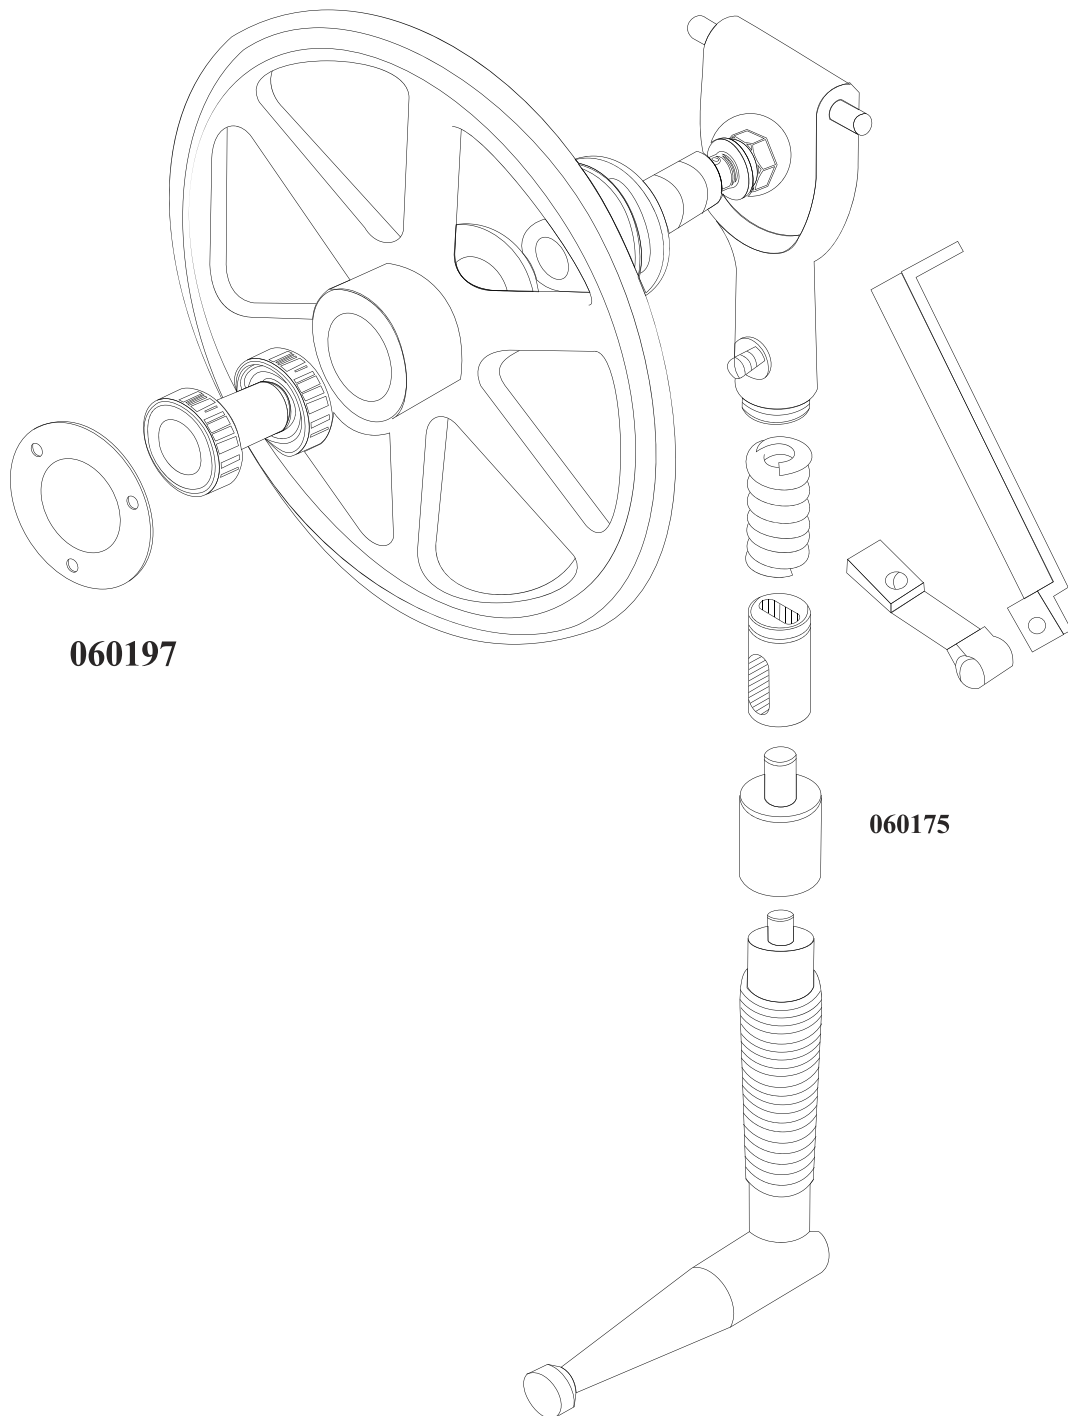

Parts Breakdown

Model **BS-VE-3200-T** 18943

Parts Breakdown

Model BS-VE-3200-T 18943

060098

060035

060019

Parts Breakdown

Model BS-VE-3200-T 18943

Parts Breakdown

Model **BS-VE-3200-T** 18943

Parts Breakdown

Model **BS-VE-3200-T** 18943

Parts Breakdown

Model **BS-VE-3200-T** 18943

Parts Breakdown

Model BS-VE-3200-T 18943

060193
060209

060202

Parts Breakdown

Model BS-VE-3200-T 18943

060239

060054

060128