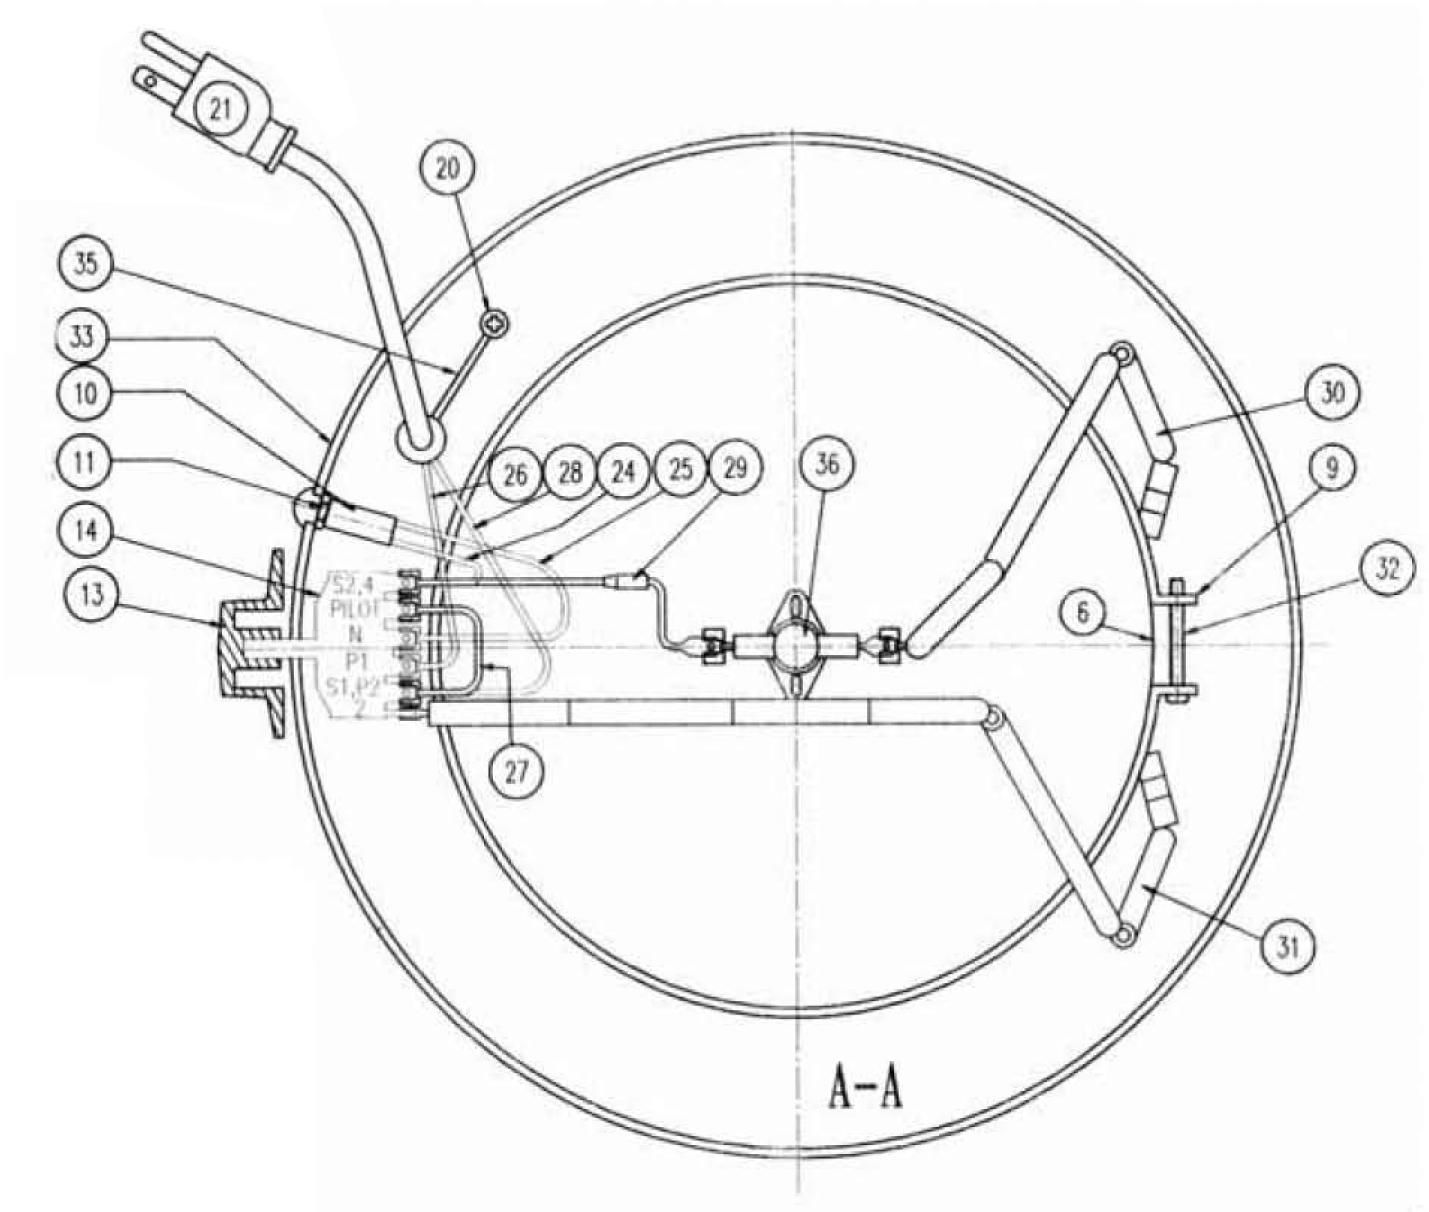

Parts Breakdown

Model FW-CN-0010-S 19074

Sold Complete

Parts Breakdown

Model FW-CN-0010-S 19074

Parts Breakdown

Model FW-CN-0010-S 19074

Item No.	Description	Position	Item No.	Description	Position	Item No.	Description	Position
76087	Complete Lid for 19074	1.1 - 1.3	21071	Indicator Light for 19074	10, 11, 24, 25	21082	Chief Plug for 19074	21
21064	Ring Lid for 19074	3	21073	Red Plastic Sign for 19074	12	21083	Line Clamp for 19074	22
21065	Silicon Rubber Washer for 19074	4	63218	Turning Knob for 19074	13	21084	Protective Ground Connection for 19074	23
21066	M4x12 Stainless Steel Screw for 19074	5	21075	Thermostat for 19074	14, 26 - 28	21090	Thermal Cutoff Wire for 19074	29
21067	Stainless Steel Insert for 19074	6	21076	M4x6 Galvanized Screw for 19074	15	21095	M4x10 Screw for 19074	34
21068	Aluminum Kettle for 19074	7	21077	M4 Screw Cap for 19074	16	21096	Ground Line for 19074	35
21069	Upper Exterior for 19074	8, 33	21078	M10 Screw Cap (Three) for 19074	17 - 19	21097	Thermal Cut-Off for 19074	36
21070	Heating Element for 19074	9, 30 - 32	21081	M4x6 Galvanized Screw for 19074	20			