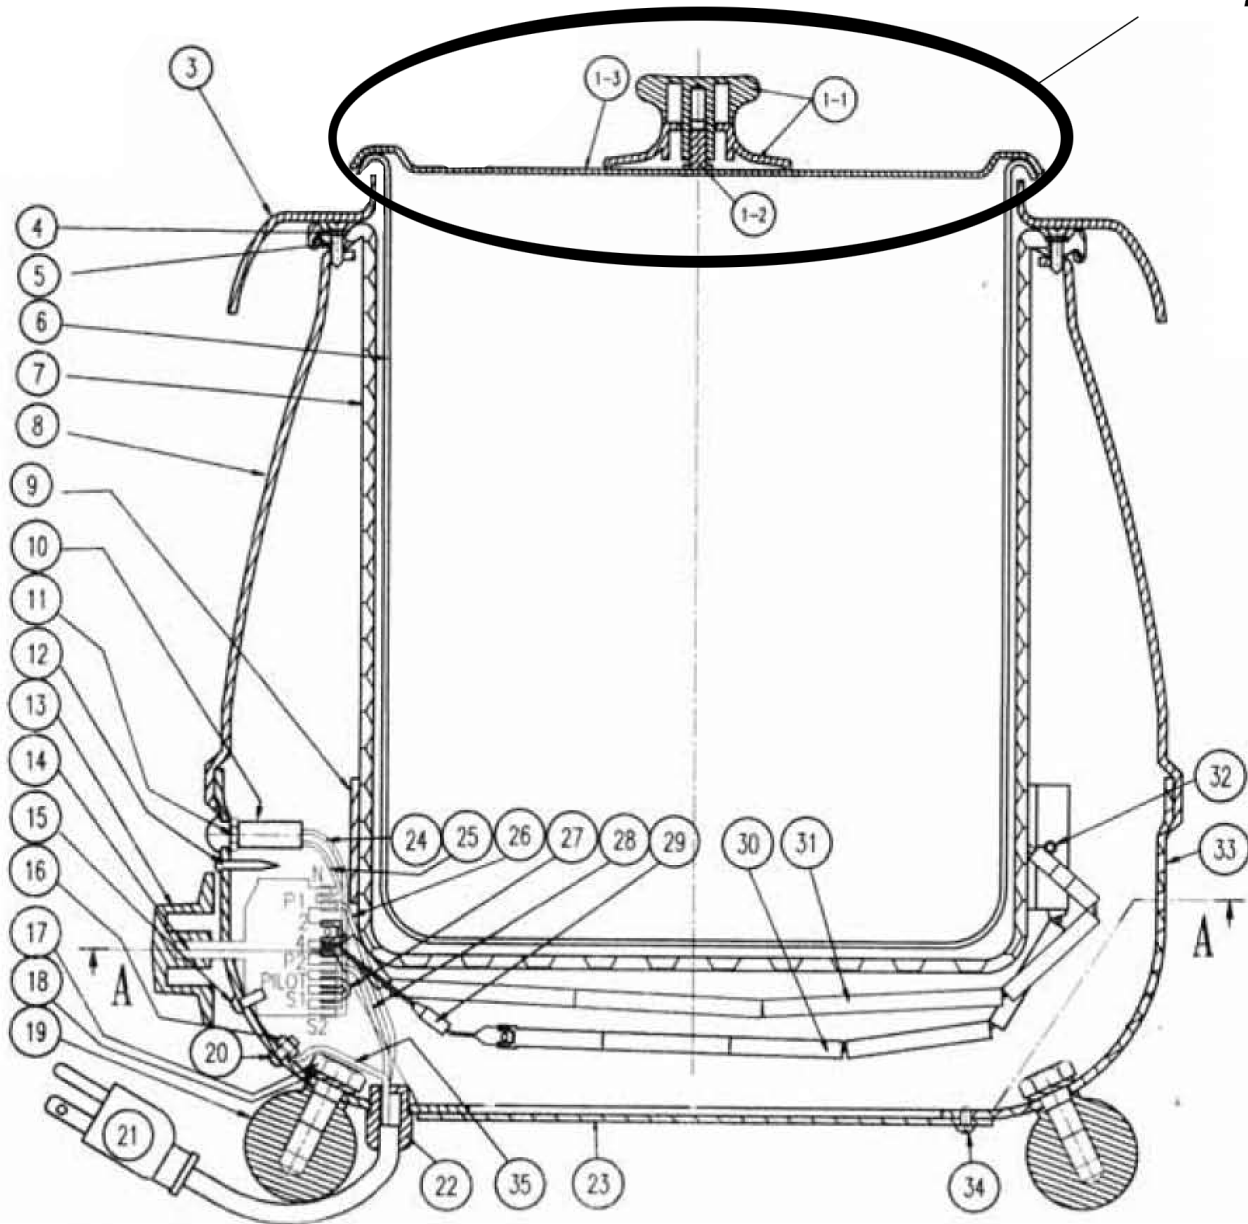

Parts Breakdown

Model FW-CN-0010-S 19074

Sold Complete

Parts Breakdown

Model FW-CN-0010-S 19074

Parts Breakdown

Model FW-CN-0010-S 19074

Item No.	Description	Position	Item No.	Description	Position	Item No.	Description	Position
76087	Complete Lid for 19074	1.1 - 1.3	21071	Indicator Light for 19074	10, 11, 24, 25	21082	Chief Plug for 19074	21
21064	Ring Lid for 19074	3	21073	Red Plastic Sign for 19074	12	21083	Line Clamp for 19074	22
21065	Silicon Rubber Washer for 19074	4	63218	Turning Knob for 19074	13	21084	Protective Ground Connection for 19074	23
21066	M4x12 Stainless Steel Screw for 19074	5	21075	Thermostat for 19074	14, 26 - 28	21090	Thermal Cutoff Wire for 19074	29
21067	Stainless Steel Insert for 19074	6	21076	M4x6 Galvanized Screw for 19074	15	21095	M4x10 Screw for 19074	34
21068	Aluminum Kettle for 19074	7	21077	M4 Screw Cap for 19074	16	21096	Ground Line for 19074	35
21069	Upper Exterior for 19074	8, 33	21078	M10 Screw Cap (Three) for 19074	17 - 19	21097	Thermal Cut-Off for 19074	36
21070	Heating Element for 19074	9, 30 - 32	21081	M4x6 Galvanized Screw for 19074	20			