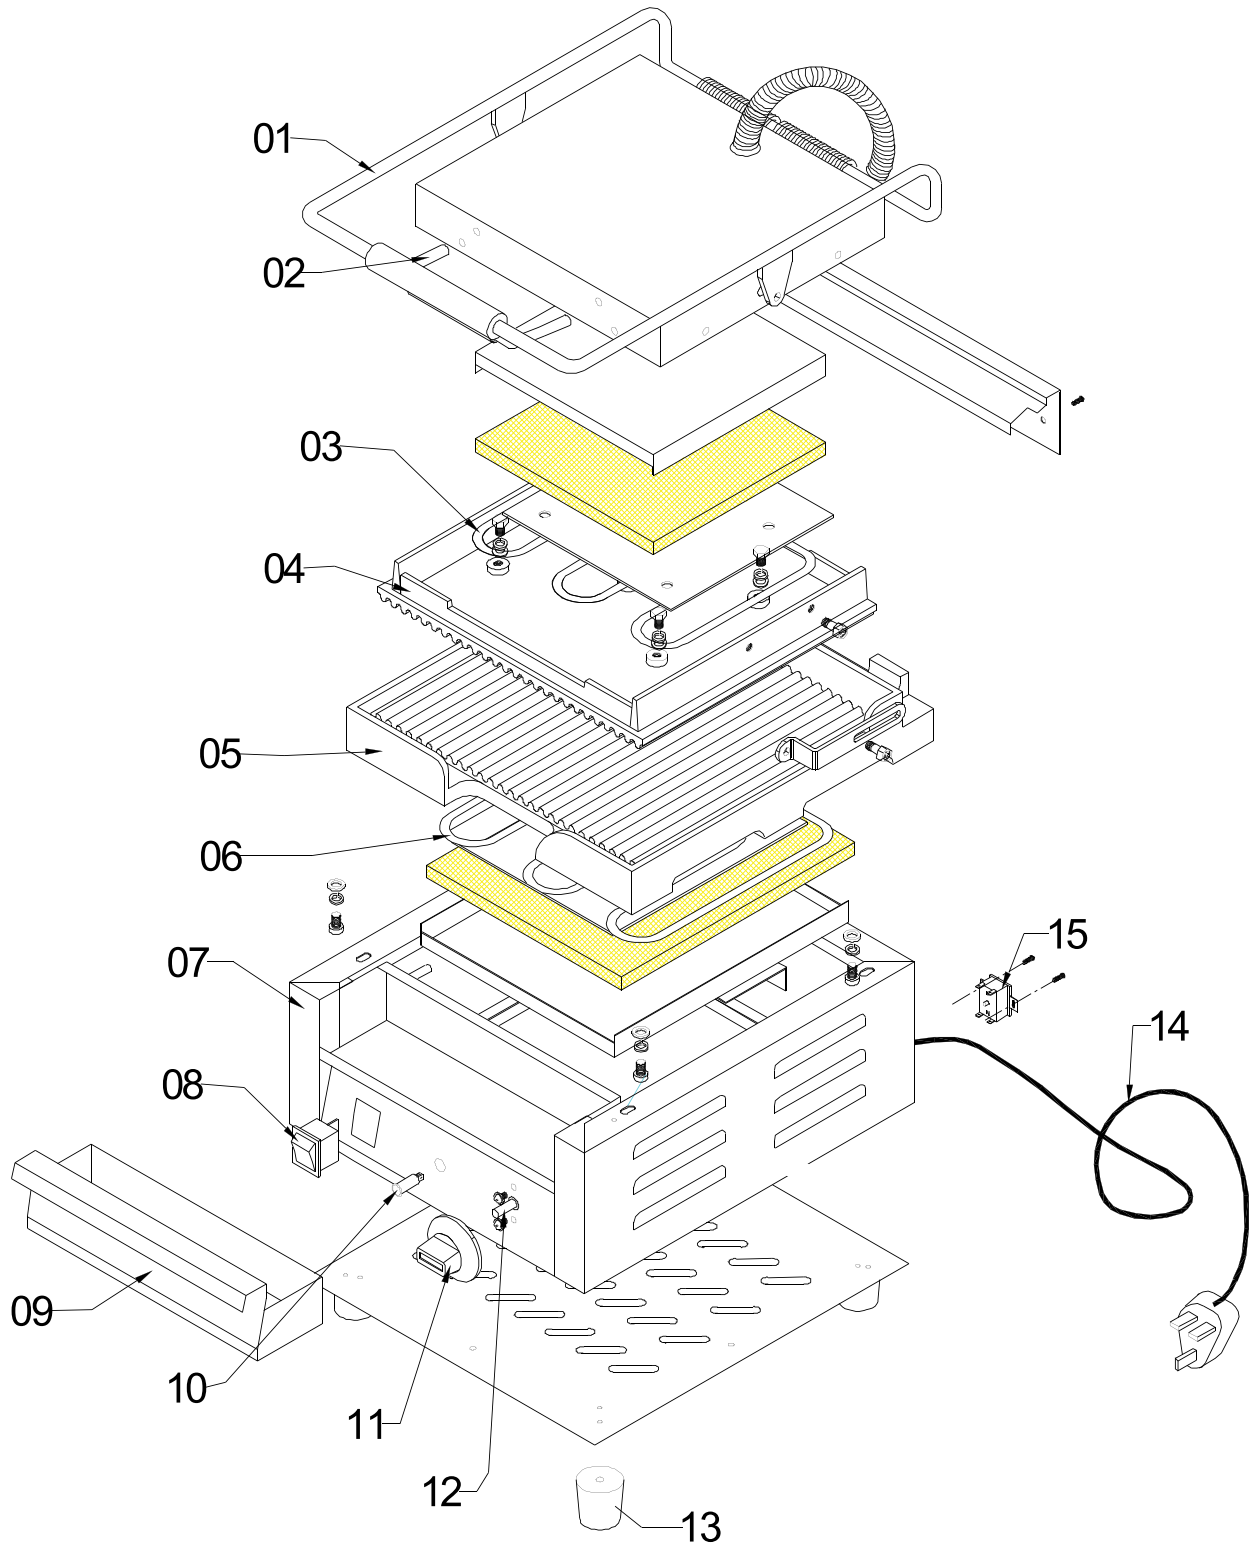

# Parts Breakdown

Model PG-CN-0515-R 19935

# Parts Breakdown

---

## Model PG-CN-0515-R 19935

Item No.	Description	Position	Item No.	Description	Position	Item No.	Description	Position
20305	Big Handle for 19935	01	20311	Body for 19935	07	20347	Thermostat for 19935	12
20306	Small Handle for 19935	02	20351	On/Off Switch for 19935	08	20317	Foot for 19935	13
20307	Top and Bottom Element for 19935	03, 06	20313	Oil Tray for 19935	09	20318	Plug and Lead for 19935	14
20308	Top Cast Iron for 19935	04	20314	Indicator Light for 19935	10	20319	Thermo Cut Out for 19935	15
20309	Bottom Cast Iron for 19935	05	20315	Old Style Dial for 19935	11	20320	Wire for 19935	16