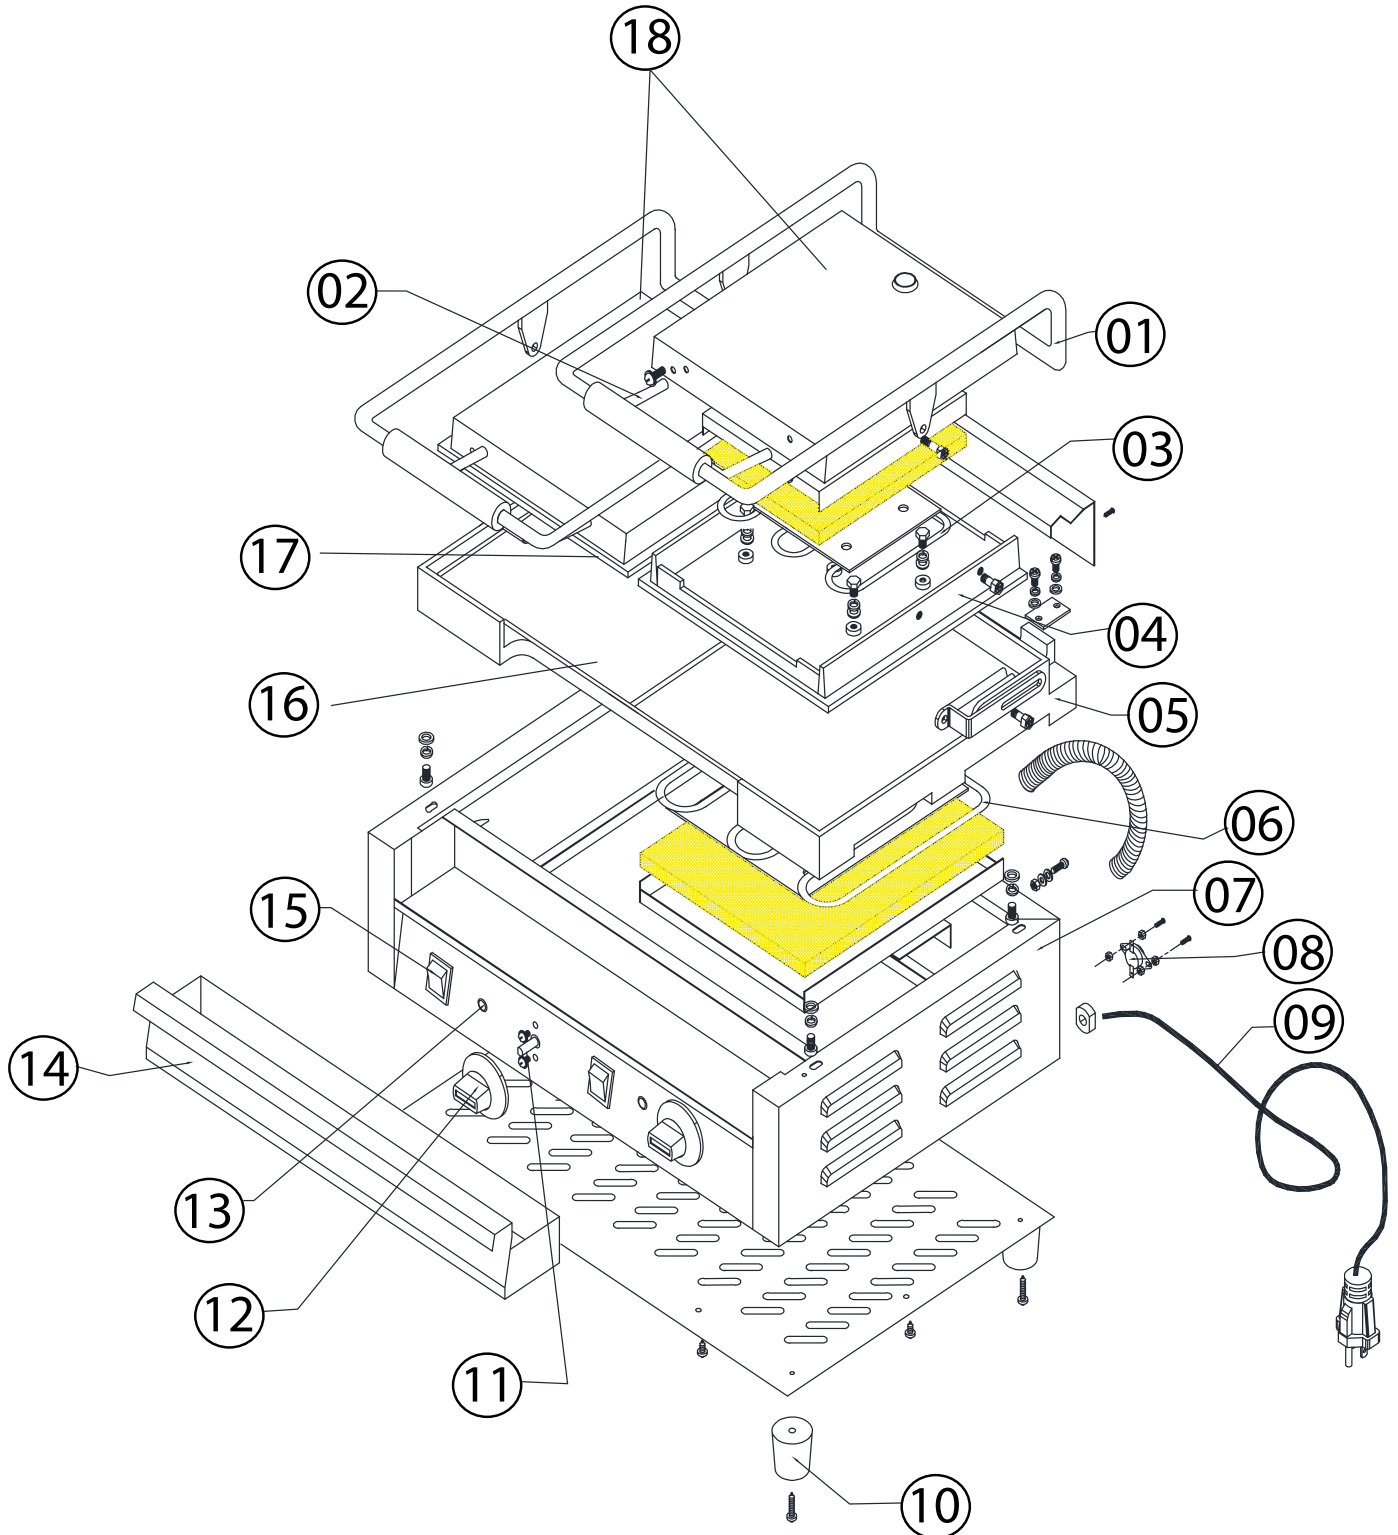

# Parts Breakdown

Model PG-CN-0711-F 21466

# Parts Breakdown

---

## Model PG-CN-0711-F 21466

Item No.	Description	Position	Item No.	Description	Position	Item No.	Description	Position
20337	Big Handle for 21466	1	20343	Body for 21466	7	20349	Indicator Light for 21466	13
20338	Small Handle for 21466	2	20344	Thermo Cut Out for 21466	8	20350	Oil Tray for 21466	14
20339	Top Element for 21466	3	20345	Plug and Lead for 21466	9	20351	On/Off Switch for 21466	15
36000	Flat Top Plate (Smooth) for 21466	4	20317	Foot for 21466	10	35999	Flat Bottom Plate (Smooth) for 21466	16
20341	Bottom Cast Iron (Ribbed) for 21466	5	20347	Thermostat for 21466	11	20340	Top Cast Iron (Ribbed) for 21466	17
20342	Bottom Element for 21466	6	20315	Old Style Dial for 21466	12	26023	Double Panini Top Cover for 21466	18