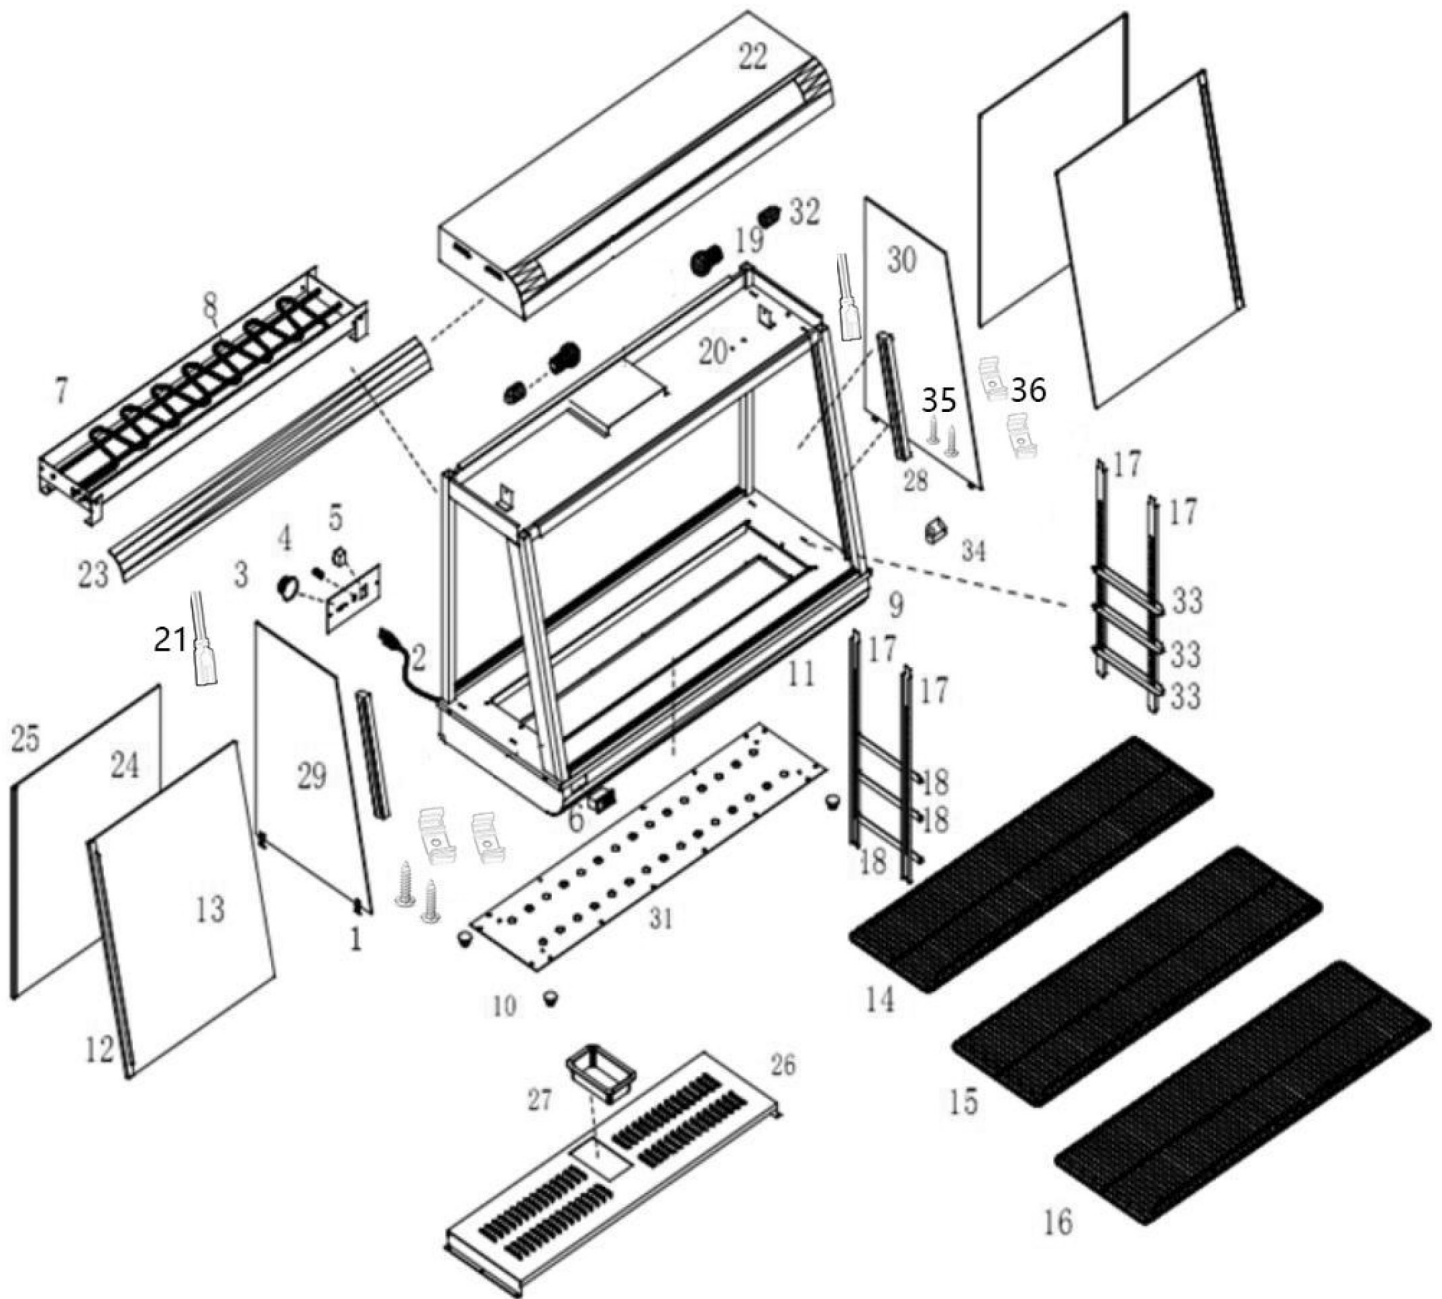

Parts Breakdown

Model DW-CN-0902 21570

Parts Breakdown

Model DW-CN-0902 21570

Item No.	Description	Position	Item No.	Description	Position	Item No.	Description	Position
66044	Clip with Screw for 21570	1	24758	Front Glass Door 400x417mm for 21570	13	24771	Cover of Heater for 21570	26
24746	Plug and Power Cord for 21570	2	24759	315 Shelf for 21570	14	80282	Steam Table Pan Ninth Size 6-7/8" x 4-1/4" x 2-1/2" / 176 x 108 x 65mm Stainless Steel NSF for 21570	27
41081	Thermostat with Knob for 21570	3	24760	350 Shelf for 21570	15	AQ896	LED Tube for 21570	28
24749	Indicator Light for 21570	4	24761	360 Shelf for 21570	16	28728	Right or Left Side Glass for 21570	29, 30
24750	Switch for 21570	5	24762	Vertical Support for 21570	17	28731	Base Cover for 21570	31
24751	Temperature Display for 21570	6	28735	Left Bracket for Shelves for 21570	18	66059	40W Light Holder for 21570	32
24752	Bracket of Heater for 21570	7	24764	40W Light for 21570	19	24763	Right Bracket for Shelves for 21570	33
24753	Heater / Heating Element for 21570	8	24765	Middle-Level Assembly for 21570	20	28736	Fluorescent Tube Holder for 21570	34
24754	Base for 21570	9	AQ895	LED Tube Plug for 21570	21	AQ897	LED Tube Holder's Screw for 21570	35
24755	Plastic Foot for 21570	10	24767	Top Cover for 21570	22	AQ898	LED Tube Holder for 21570	36
24756	Door Guide for 21570	11	24768	White Decorating Plate for 21570	23			
24770	Front / Back Door Handle for 21570	12, 25	24769	Back Glass 394x417mm for 21570	24			