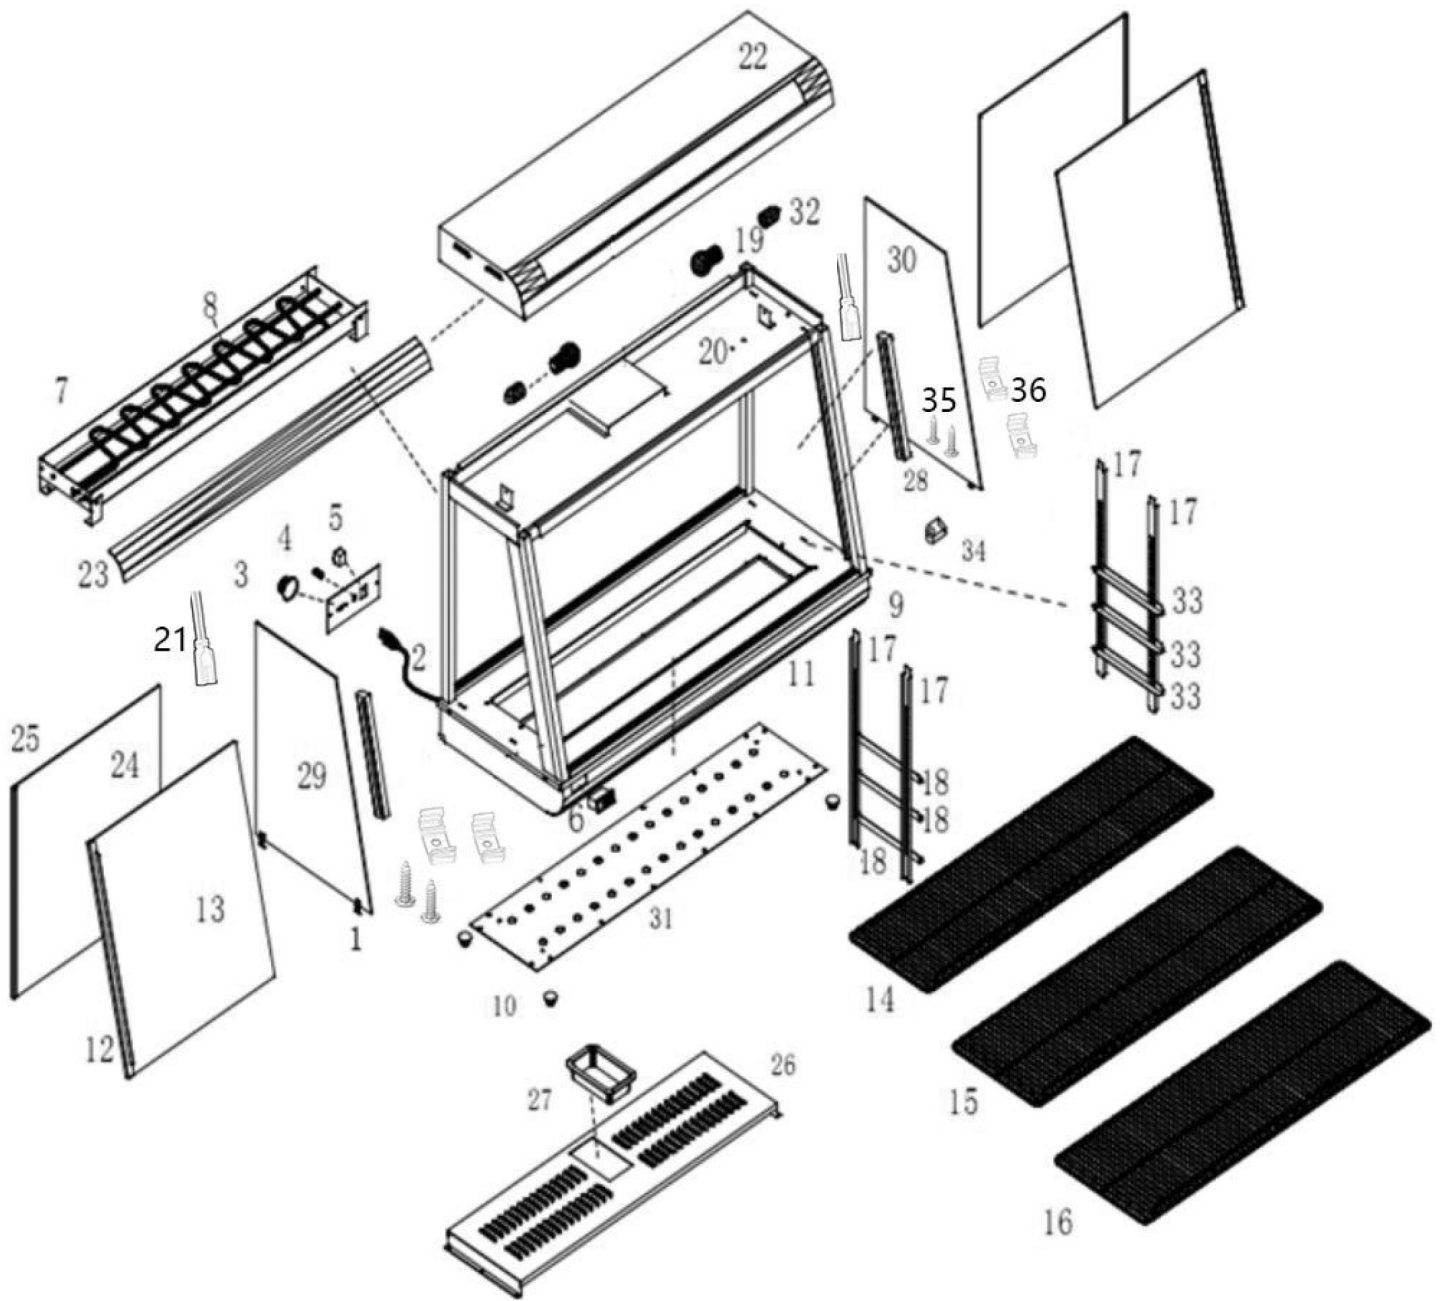

Parts Breakdown

Model DW-CN-1194 21571

Parts Breakdown

Model DW-CN-1194 21571

Item No.	Description	Position	Item No.	Description	Position	Item No.	Description	Position
66044	Clip with Screw for 21571	1	24823	Front Glass 606x567mm for 21571	13	24825	Cover of Heater for 21571	26
24746	Plug and Power Cord for 21571	2	24813	315 Shelf for 21571	14	80282	Steam Table Pan Ninth Size 6-7/8" x 4-1/4" x 2-1/2" / 176 x 108 x 65mm Stainless Steel NSF for 21571	27
41081	Thermostat with Knob for 21571	3	24814	350 Shelf for 21571	15	AQ896	LED Tube for 21571	28
24749	Indicator Light for 21571	4	24815	360 Shelf for 21571	16	21436	Right or Left Side Glass for 21571	29, 30
24750	Switch for 21571	5	24816	Vertical Support for 21571	17	28733	Base Cover for 21571	31
24751	Temperature Display for 21571	6	66066	Left Bracket for Shelf for 21571	18	66059	40W Light Holder for 21571	32
24806	Bracket of Heater for 21571	7	24764	40W Light for 21571	19	66068	Right Bracket for Shelf for 21571	33
24807	Heater for 21571	8	24819	Middle-Level Assembly for 21571	20	66069	Light Tube Holder for 21571	34
24808	Base for 21571	9	AQ895	LED Tube Plug for 21571	21	AQ897	LED Tube Holder's Screw for 21571	35
24755	Plastic Foot for 21571	10	24821	Top Cover for 21571	22	AQ898	LED Tube Holder for 21571	36
24810	Door Guide for 21571	11	24822	White Decorating Plate for 21571	23			
24824	Front / Back Door Handle for 21571	12, 25	24812	Back Glass 590x567mm for 21571	24			