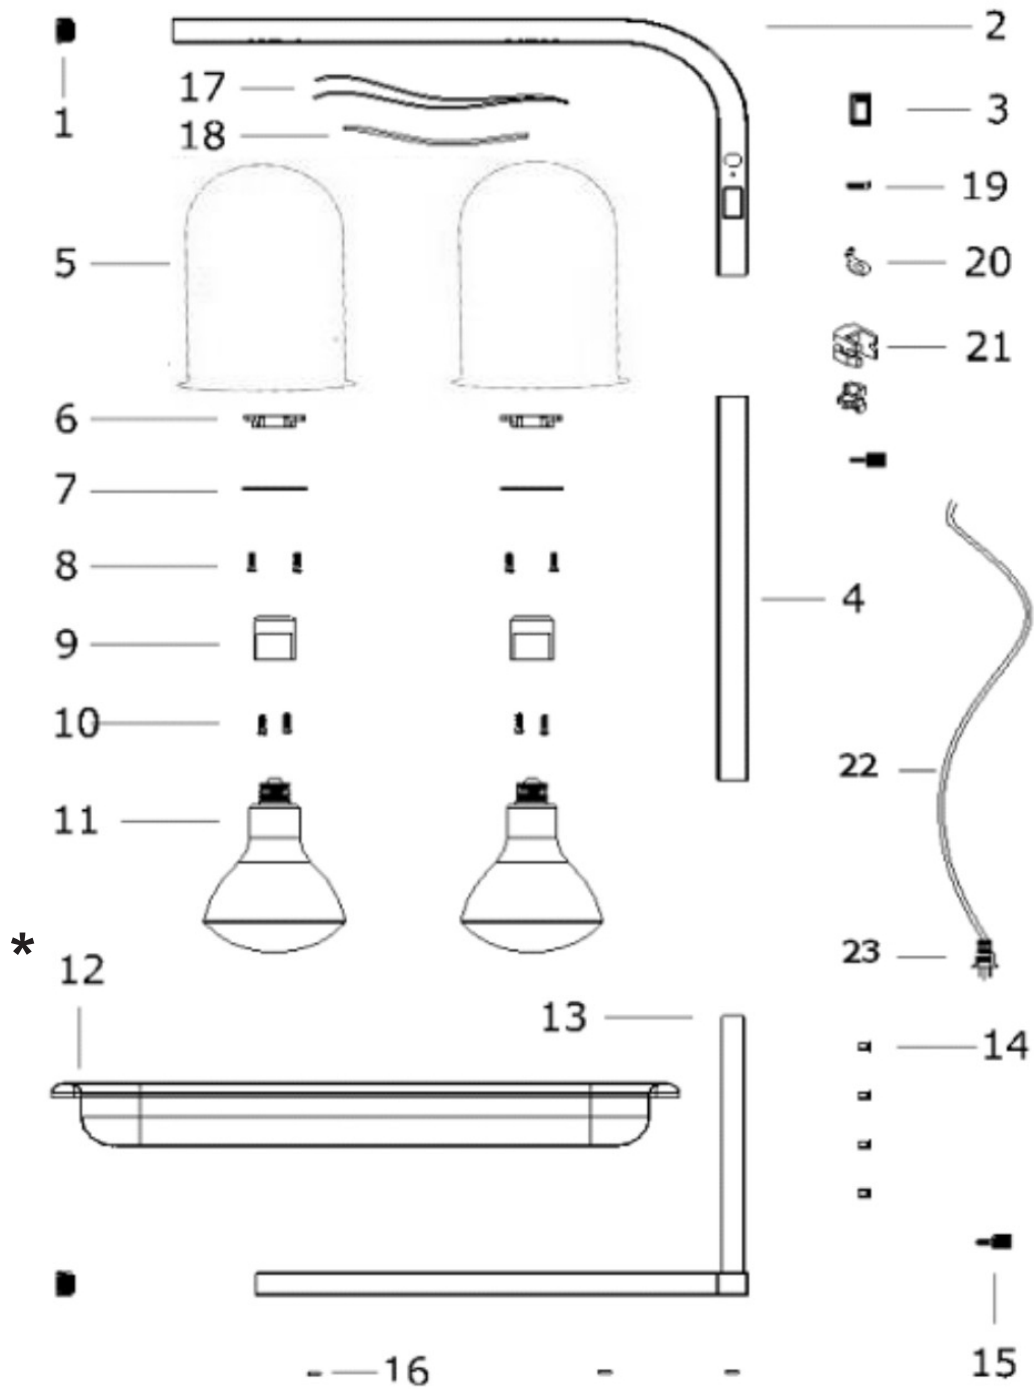

Parts Breakdown

Model FW-CN-0533 21637

Parts Breakdown

Model FW-CN-0533 21637

Item No.	Description	Position	Item No.	Description	Position	Item No.	Description	Position
27147	Plastic Plug for 21637	1	37129	Lamp Socket for 21637	9	72750	Internal Wire for 21637	17
72739	Upper Frame for 21637	2	72745	M3 Screw for 21637	10	72751	Heat Shrinkable Tube for 21637	18
27148	On/Off Switch for 21637	3	27874	Bulb (250W Max) Clear for 21637	11	72752	M4 Screw for 21637	19
72740	Middle Frame for 21637	4	27181	*Food Tray for 21637	12	72753	Ground Screw for 21637	20
72741	Lamp Shade for 21637	5	72746	Base Tube for 21637	13	72754	Cord Grip for 21637	21
72742	Insulation Board for 21637	6	72747	Nut for 21637	14	72755	Power Cord for 21637	22
72743	Insulation Paper for 21637	7	27150	Thumb Screw for 21637	15	72756	Plug for 21637	23
72744	M5 Screw for 21637	8	72749	Plastic Pad for 21637	16			

*** Food Tray not included**