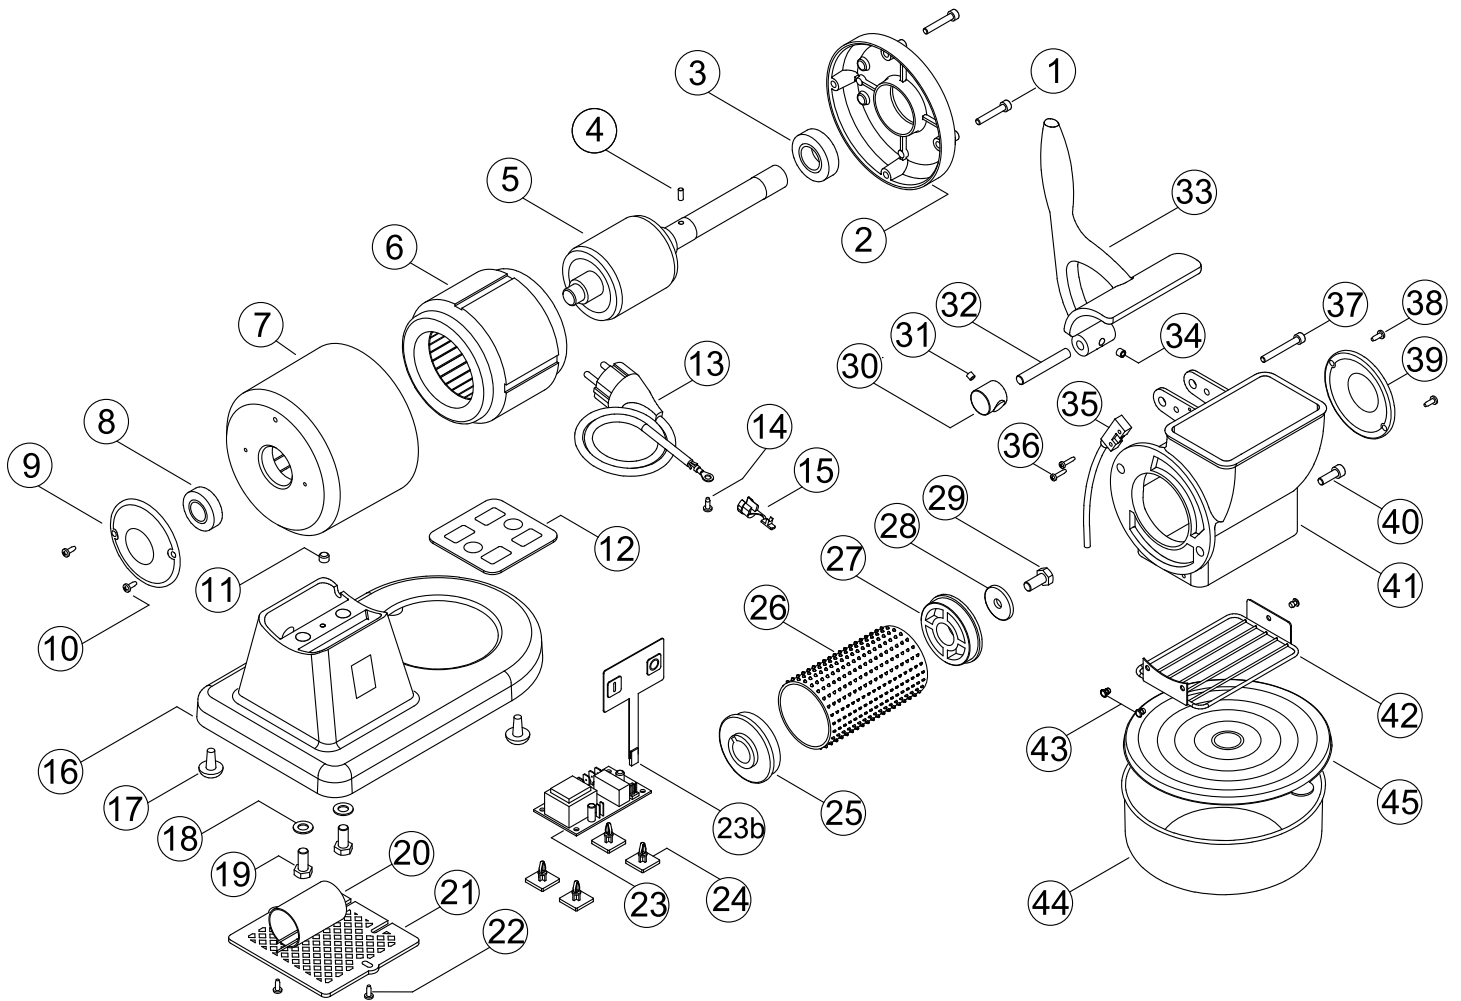

# PARTS BREAKDOWN

ITEM	MODEL
21719	GR-IT-0373-M

# PARTS BREAKDOWN

ITEM	MODEL
21719	GR-IT-0373-M

Item No.	Description	Position	Item No.	Description	Position	Item No.	Description	Position
15372	Screw 5x25 for 21719	1	42904	Rubber Foot for 21719	17	AD416	Pin DA 8x60 for 21719	32
15373	Motor Cover - Front for 21719	2	70181	Washer 8x16x1.5 for 21719	18	15368	Handle for 21719	33
15354	Bearing 6004 ZZ for 21719	3	15363	Screw 8x20 for 21719	19	68924	Bead 6x6 for 21719	34
15374	Key Lock 4x10 for 21719	4	64612	20 uF Capacitor (kg.10) for 21719	20	AD417	Magnetic Microswitch for 21719	35
15375	Rotor with Drive Shaft for 21719	5	15376	Rubber Base Cover for 21719	21	AD418	Screw DA 2.9x12 for 21719	36
15466	Stator 110V/60Hz for 21719	6	78001	Screw 3.5x9.5 for 21719	22	AD419	Screw DA 5x40 for 21719	37
15355	Base Cover for 21719	7	43940	Circuit Board for 21719	23	78001	Screw 3.5x9.5 for 21719	38
15379	Bearing 6202 ZZ for 21719	8	AC176	Touch Pad Digital for 21719	23b	15352	Disc Locking ABS DA 80mm for 21719	39
15352	Disc Locking ABS DA 80mm for 21719	9	15357	Base Guard for 21719	24	15367	Screw 6x12 for 21719	40
78001	Screw 3.5x9.5 for 21719	10	15366	Drum Cover - Back for 21719	25	15369	Drum Casing for 21719	41
68915	Bead M8x8 for 21719	11	19377	Drum for 21719	26	AD420	Protection Grid for 21719	42
78007	Gasket Base for 21719	12	15365	Drum Cover - Front for 21719	27	15370	Rivet for 21719	43
15467	Cord 110V for 21719	13	15364	Washer 8x32x2 for 21719	28	15371	Pan for 21719	44
78001	Screw 3.5x9.5 for 21719	14	15363	Screw 8x20 for 21719	29	AD414	Lid for Cheese Container for 21719	45
15361	Plug 12 for 21719	15	AD415	Magnet Holder for 21719	30			
15377	Base for 21719	16	72905	Wheat 5x6 for 21719	31			