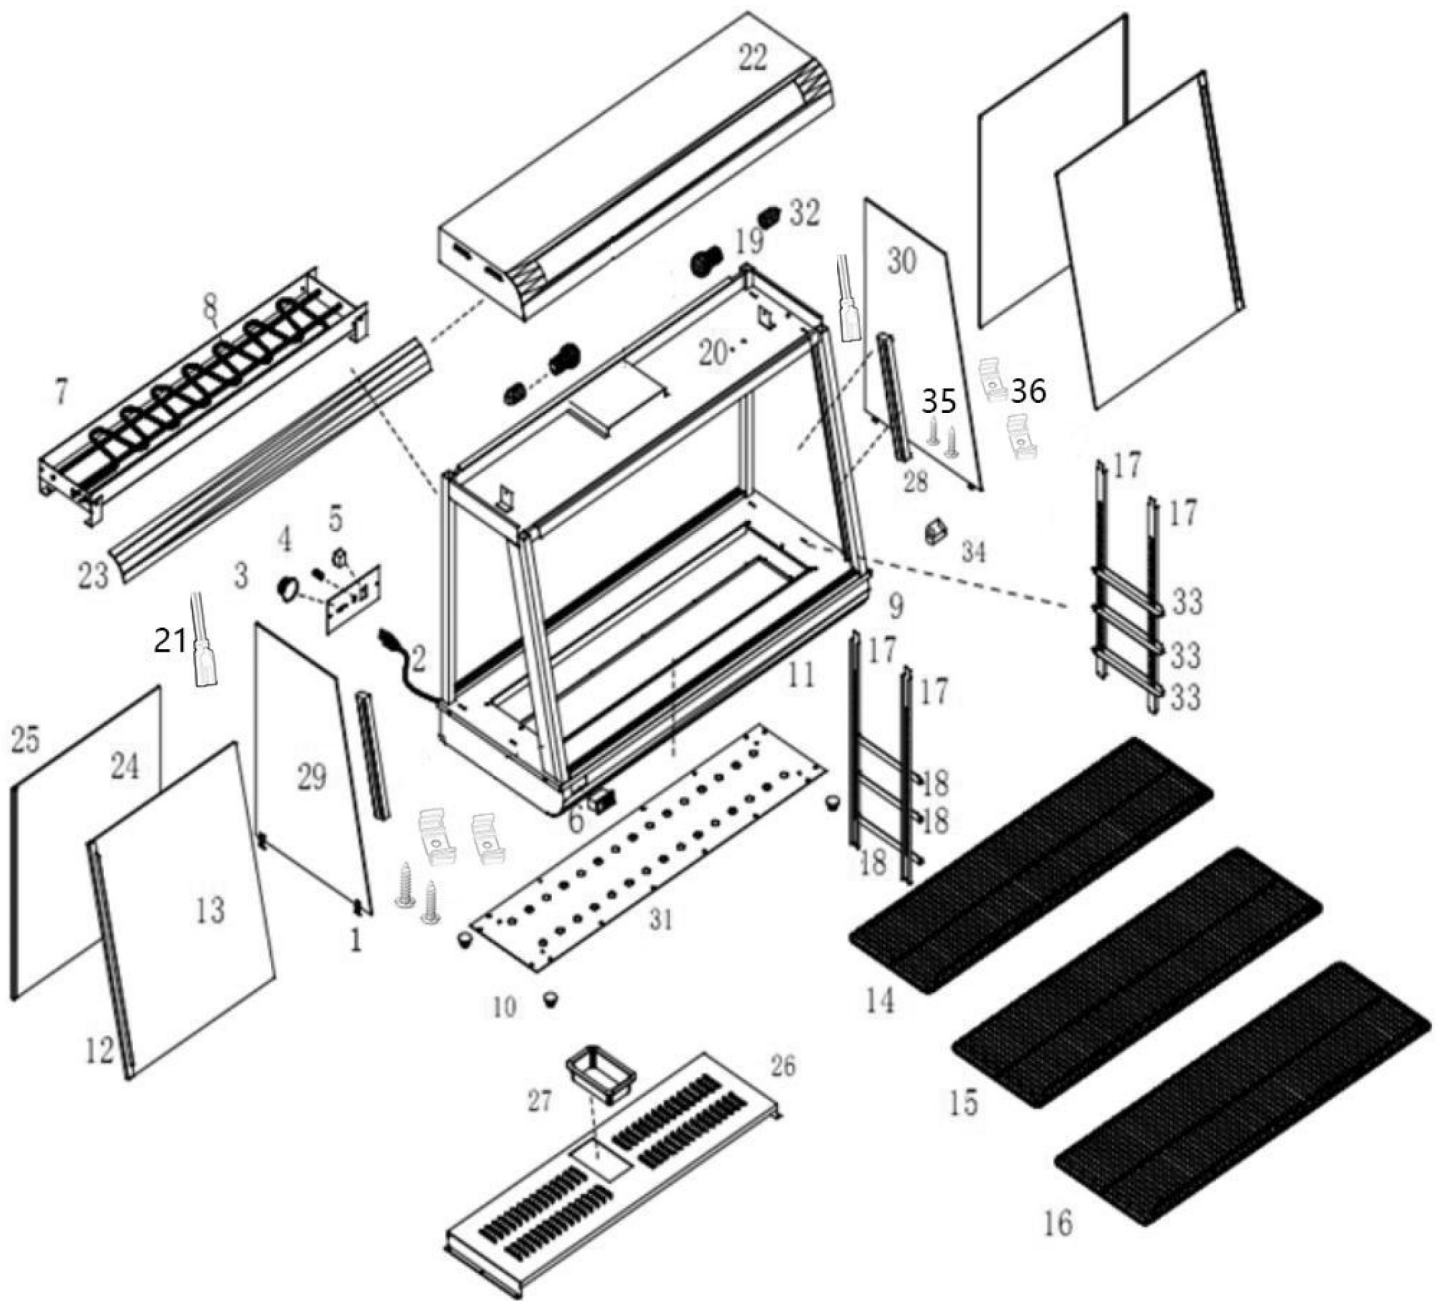

Parts Breakdown

Model DW-CN-0686 21749

Parts Breakdown

Model DW-CN-0686 21749

Item No.	Description	Position	Item No.	Description	Position	Item No.	Description	Position
66044	Clip with Screw for 21749	1	24785	Front Glass Door 440x300mm for 21749	13	24798	Cover of Heater for 21749	26
24746	Plug and Power Cord for 21749	2	24786	315 Shelf for 21749	14	80282	Steam Table Pan Ninth Size 6-7/8" x 4-1/4" x 2-1/2" / 176 x 108 x 65mm Stainless Steel NSF for 21749	27
41081	Thermostat with Knob for 21749	3	24787	350 Shelf for 21749	15	AQ896	LED Tube for 21749	28
24749	Indicator Light for 21749	4	24788	360 Shelf for 21749	16	21399	Right or Left Side Glass for 21749	29, 30
24750	Switch for 21749	5	24789	Vertical Support for 21749	17	28732	Base Cover for 21749	31
24751	Temperature Display for 21749	6	66063	Left Bracket for Shelf for 21749	18	66059	40W Light Holder for 21749	32
24779	Bracket of Heater for 21749	7	24764	40W Light for 21749	19	66064	Right Bracket for Shelf for 21749	33
24780	Heater for 21749	8	24792	Middle-Level Assembly for 21749	20	66065	Light Tube Holder for 21749	34
24781	Base for 21749	9	AQ895	LED Tube Plug for 21749	21	AQ897	LED Tube Holder's Screw for 21749	35
24755	Plastic Foot for 21749	10	24794	Top Cover for 21749	22	AQ898	LED Tube Holder for 21749	36
24783	Door Guide for 21749	11	24795	White Decorating Plate for 21749	23			
24757	Front/ Back Door Handle for 21749	12, 25	24796	Back Glass 436x300mm for 21749	24			