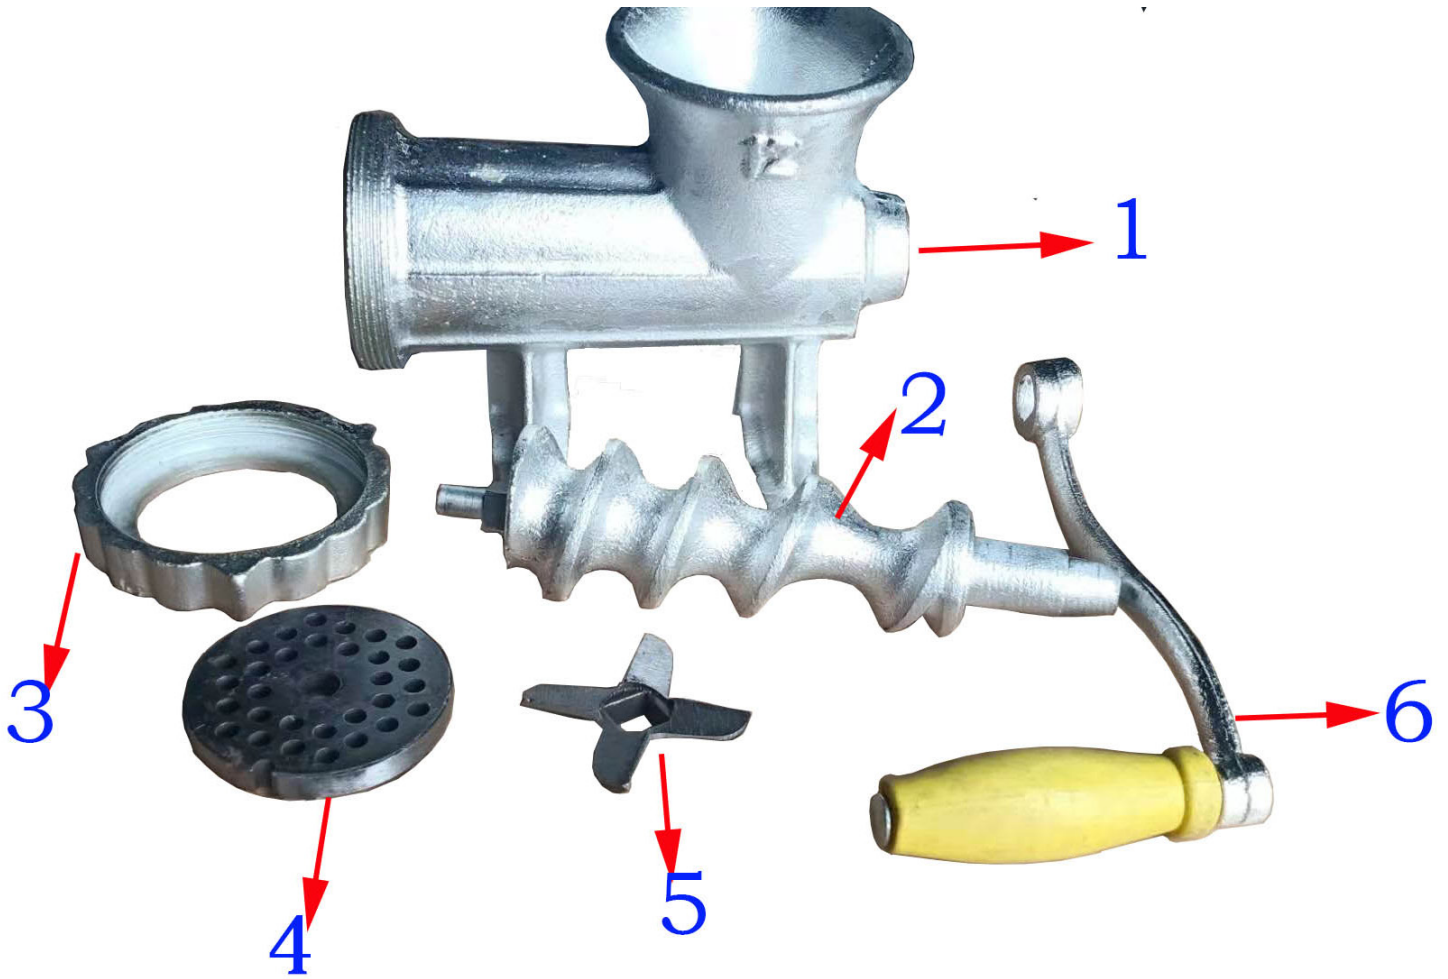

Parts Breakdown

Item 23542

Parts Breakdown

Item 23542

| Item No. | Description | Position | Item No. | Description | Position | Item No. | Description | Position |
|----------|----------------------------|----------|----------|-------------------------|----------|----------|-------------------------|----------|
| 74480 | Grinder Cylinder for 23542 | 1 | 74483 | Machine Plate for 23542 | 4 | 74487 | Tighten Screw for 23542 | |
| 74481 | Grinder Worm for 23542 | 2 | 74484 | Machine Knife for 23542 | 5 | | | |
| 74482 | Grinder Ring for 23542 | 3 | 74486 | Handle for 23542 | 6 | | | |