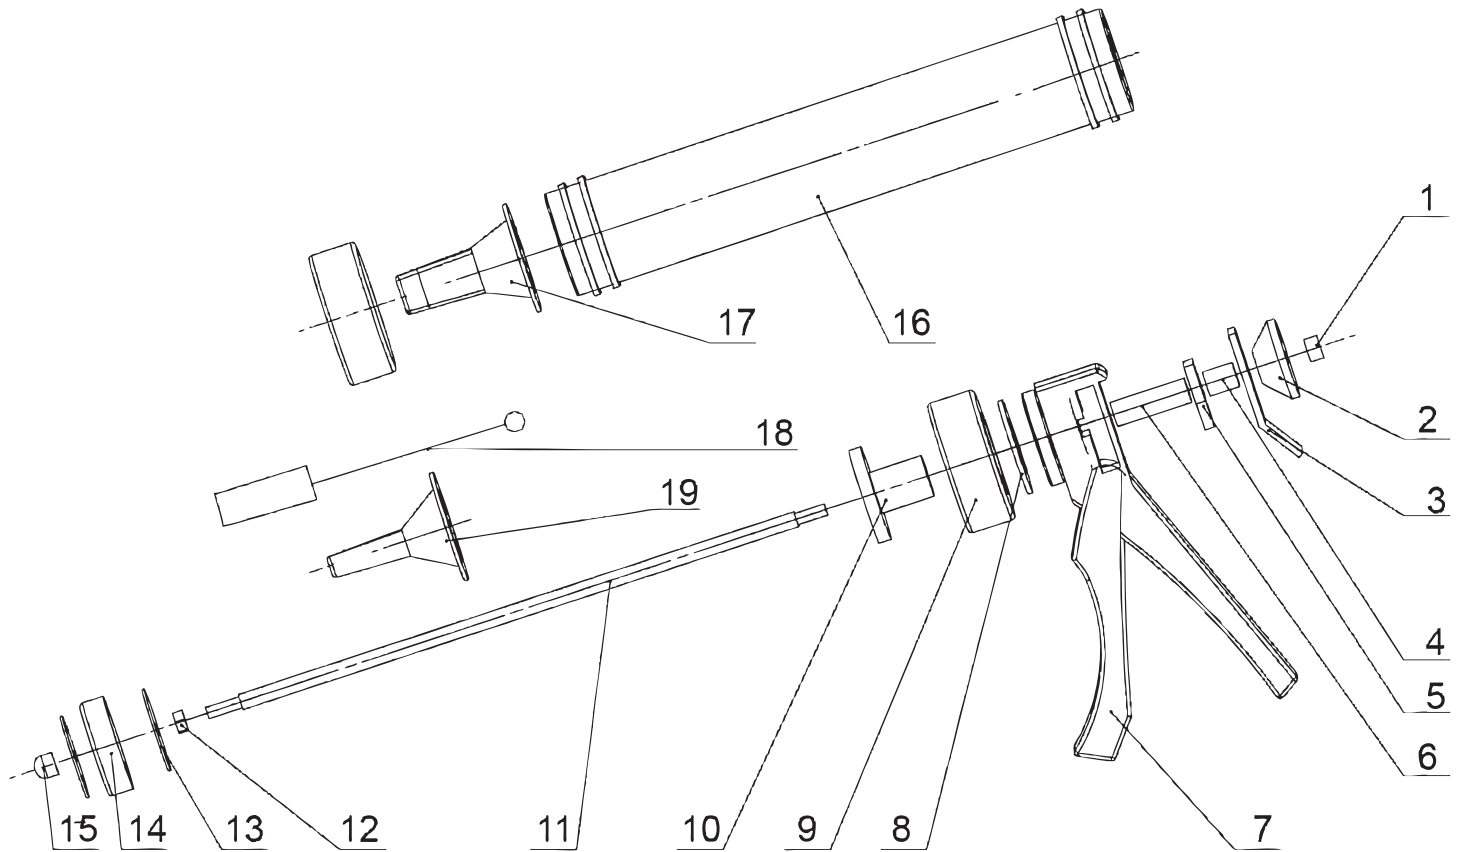

Parts Breakdown

Item 23835

Parts Breakdown

Item 23835

Item No.	Description	Position	Item No.	Description	Position	Item No.	Description	Position
74518	Screw for 23835	1	74525	Plastic Washer for 23835	8	74532	Nut GB/T923 M6 for 23835	15
74519	Handle Plate for 23835	2	74526	Hand Screw for 23835	9	74533	Barrel for 23835	16
74520	Small Spring Washer for 23835	3	74527	Knob of Lid for 23835	10	74534	Flat Nozzle for 23835	17
74521	Small Spring for 23835	4	74528	Rod for 23835	11	74535	Washing Brush for 23835	18
74522	Big Spring Washer for 23835	5	74529	Nut GB/T6170 M6 for 23835	12	74536	Round Nozzle for 23835	19
74523	Big Spring for 23835	6	74530	Washer for 23835	13			
74524	Trigger for 23835	7	74531	Piston for 23835	14			