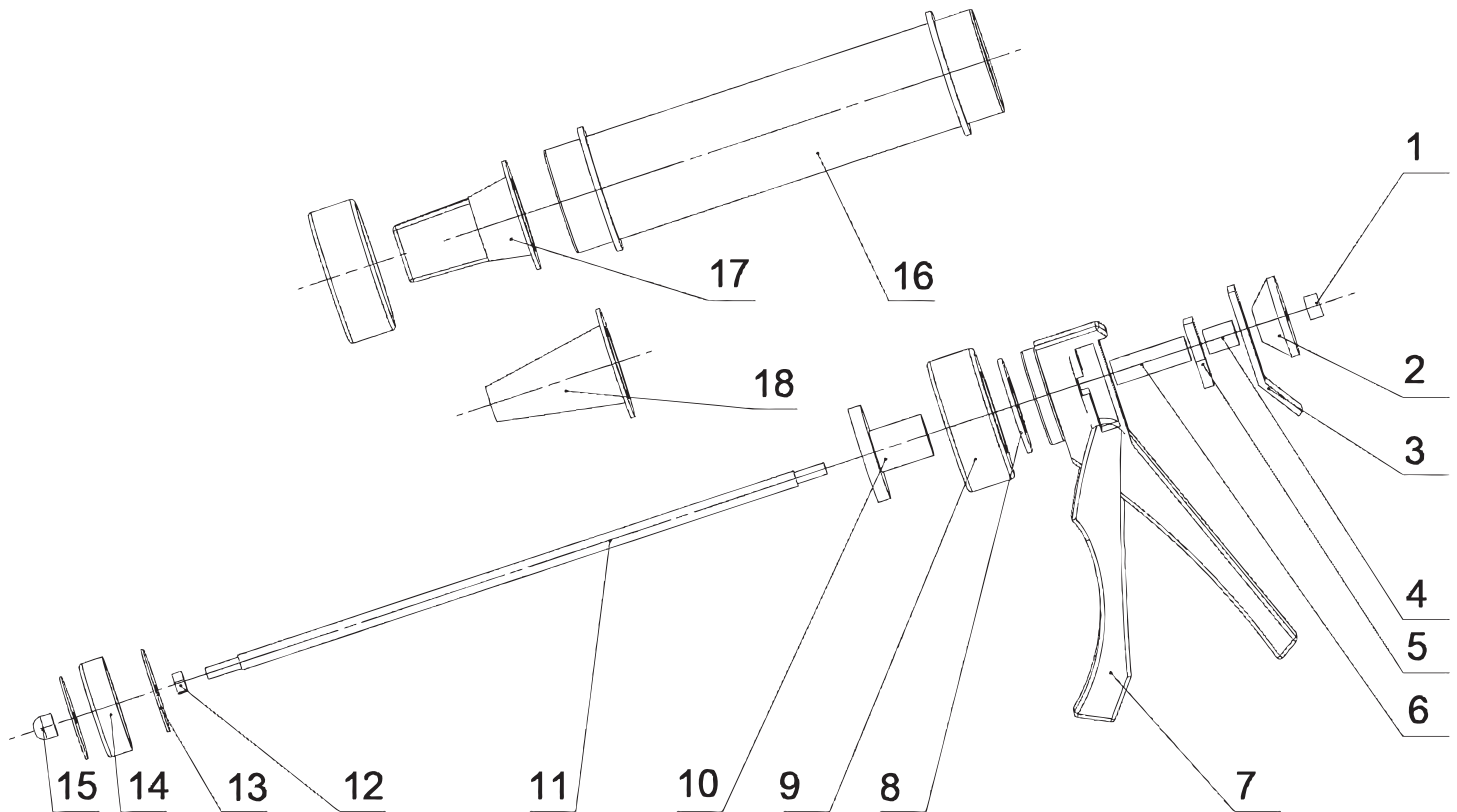

Parts Breakdown

Item 23836

Parts Breakdown

Item 23836

Item No.	Description	Position	Item No.	Description	Position	Item No.	Description	Position
74500	Screw for 23836	1	74506	Trigger for 23836	7	74512	Washer for 23836	13
74501	Handle Plate for 23836	2	74507	Plastic Washer for 23836	8	74513	Piston for 23836	14
74502	Small Spring Washer for 23836	3	74508	Hand Screw for 23836	9	74514	Nut GB/T923 M6 for 23836	15
74503	Small Spring Washer for 23836	4	74509	Knob of Lid for 23836	10	74515	Barrel for 23836	16
74504	Big Spring Washer for 23836	5	74510	Rod for 23836	11	74516	Flat Nozzle for 23836	17
74505	Big Spring for 23836	6	74511	Nut GB/T6170 M6 for 23836	12	74517	Round Nozzel for 23836	18