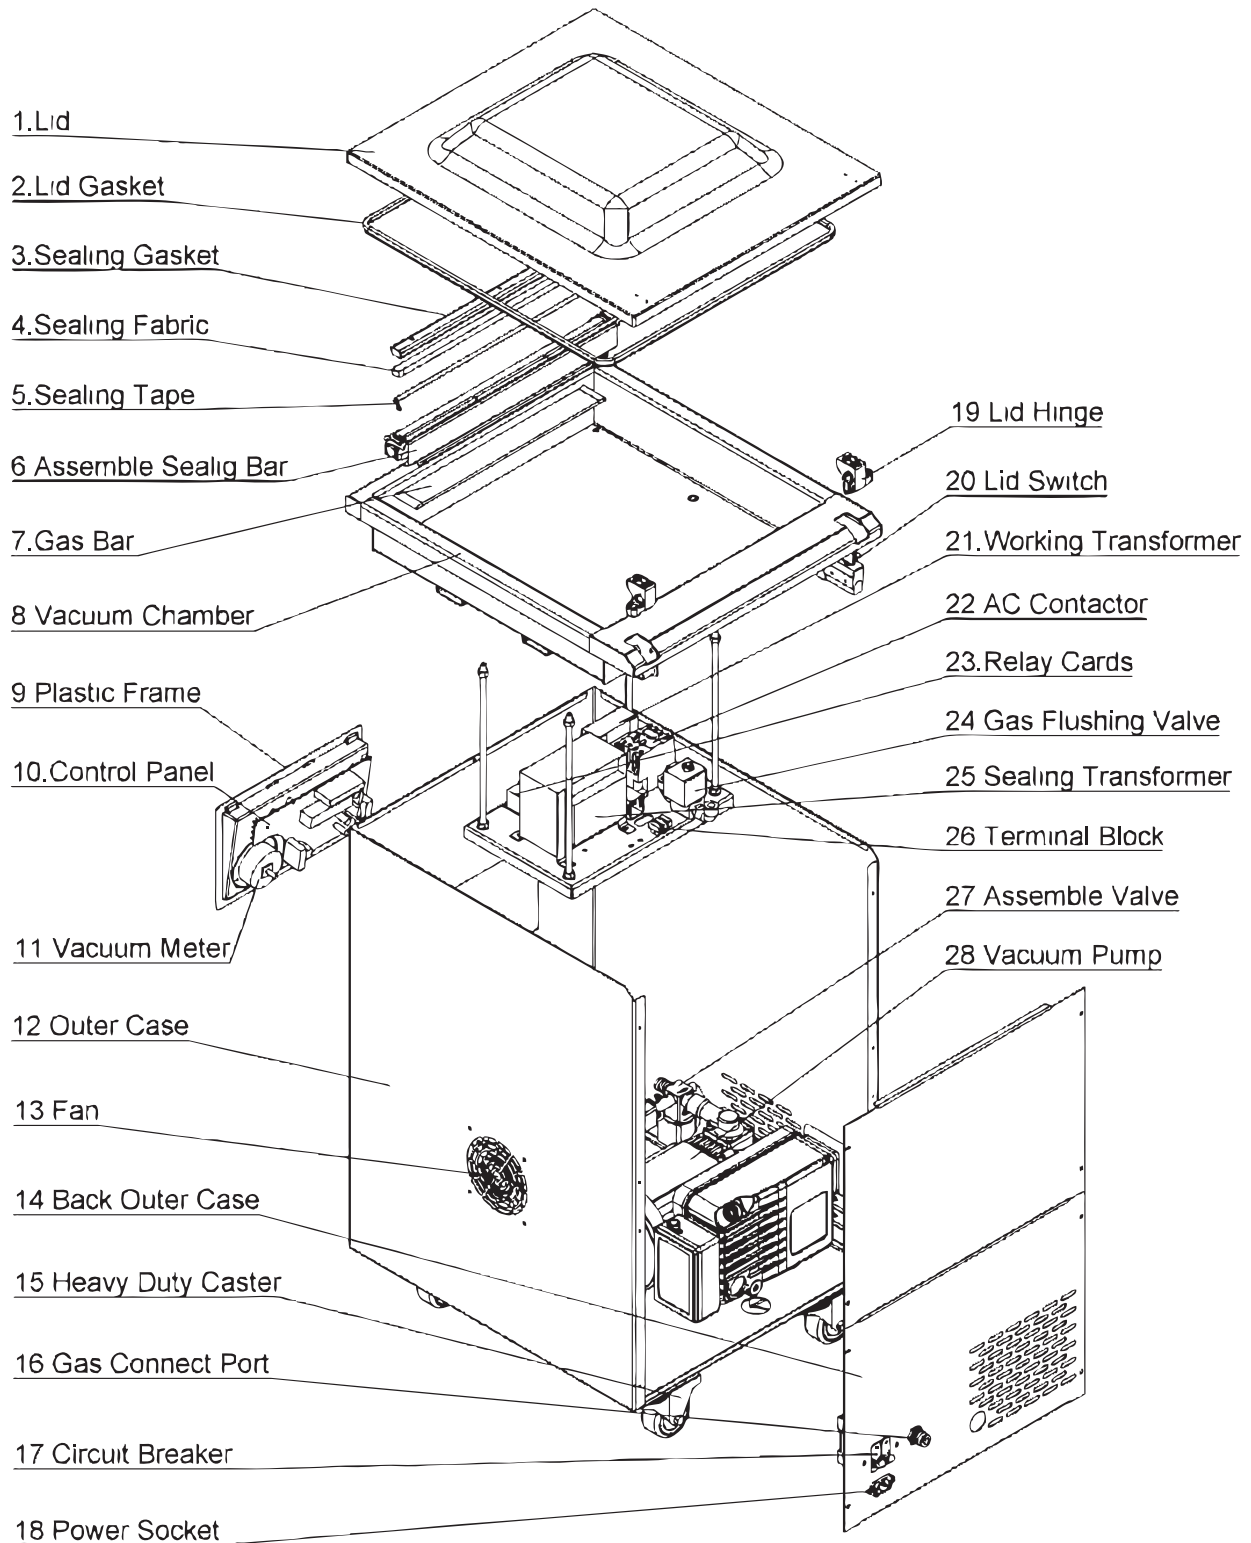

Parts Breakdown

Model VP-CN-1060 24083

Parts Breakdown

Model VP-CN-1060 24083

Item No.	Description	Position	Item No.	Description	Position	Item No.	Description	Position
AE497	Lid for 24083	1	AE504	Vacuum Meter for 24083	11	AE516	Gas Flushing Valve for 24083	24
AE498	Lid Gasket for 24083	2	AE512	Fan for 24083	13	AE520	Sealing Transformer for 24083	25
AE499	Sealing Gasket for 24083	3	AE513	Gas Connect Port for 24083	16	AE508	Assemble Valve for 24083	27
AE500	Sealing Fabric (10M/Roll) for 24083	4	AE517	Circuit Breaker for 24083	17	AE509	Vacuum Pump for 24083	28
AE501	Sealing Tape per/Meter for 24083	5	AE514	Power Socket for 24083	18	AE507	Filter for 24083	
AE502	Assemble Sealing Bar for 24083	6	AE510	Lid Hinge for 24083	19	AE515	Power Switch for 24083	
AE503	Gas Bag for 24083	7	AE511	Lid Switch for 24083	20	AE521	PP Plate for 24083	
AE505	Plastic Frame for 24083	9	AE519	Working Transformer for 24083	21	AG795	Power Cord for 24083	
AE506	Control Panel for 24083	10	AE518	Relay Cards for 24083	23			