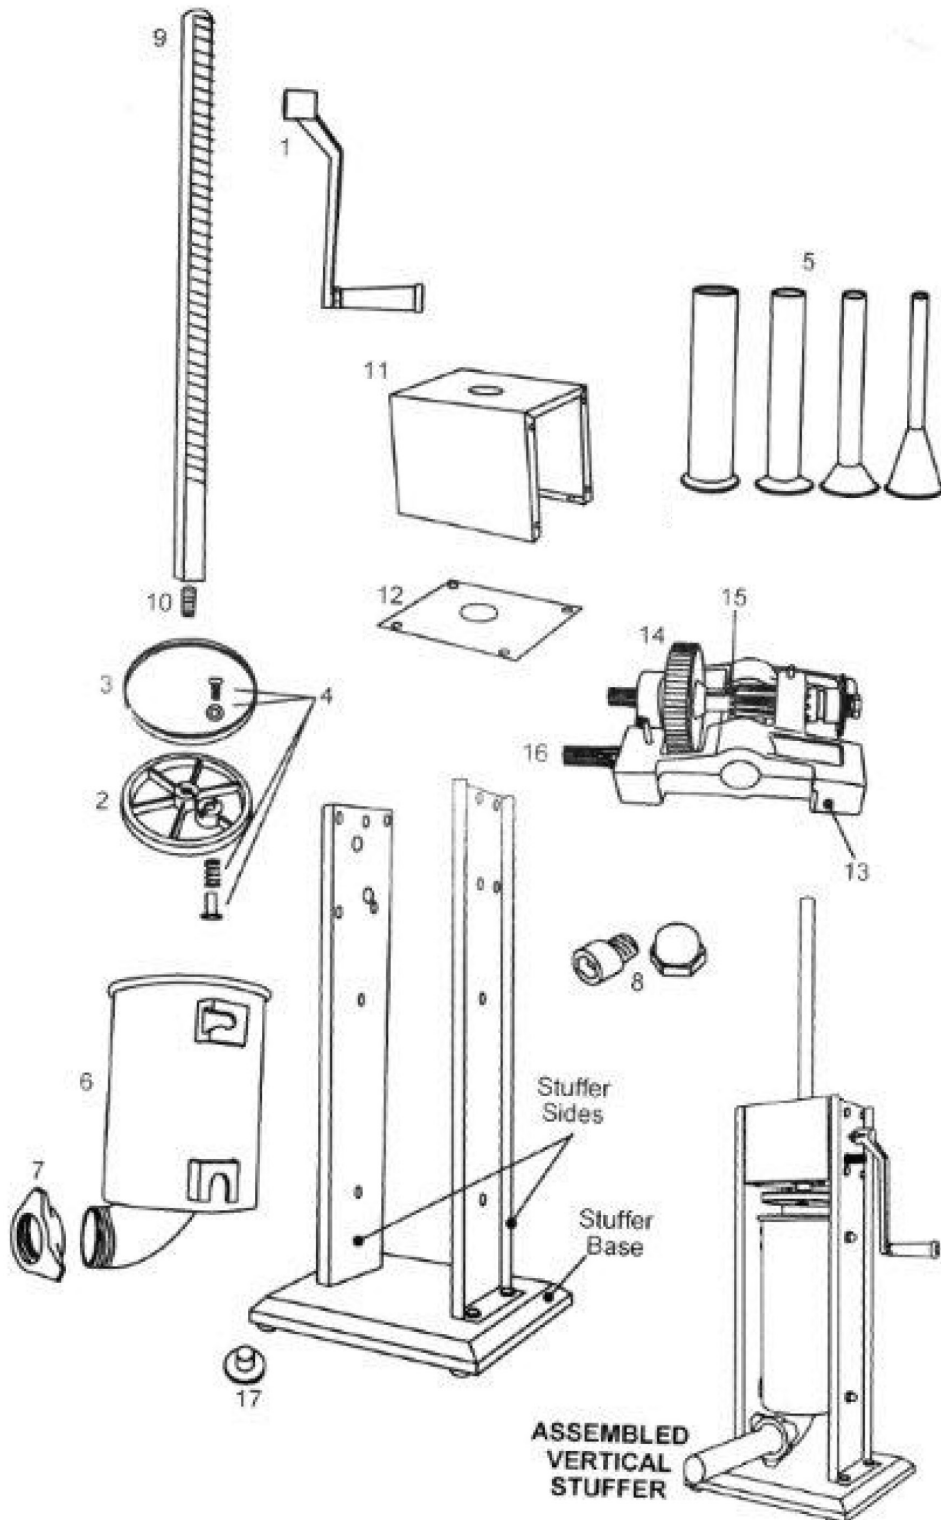

Parts Breakdown

Item 24199

Parts Breakdown

Item 24199

Item No.	Description	Position	Item No.	Description	Position	Item No.	Description	Position
31038	Handle for 24199	1	31027	Front Ring Nut for 24199	7	31050	Gear Housing for 24199	13
31022	Plunger for 24199	2	31028	Canister Mounting Hardware Kit (4 Sets) for 24199	8	31051	Main Driving Gear for 24199	14
31057	Plunger Seal for 24199	3	31046	Plunger Shaft for 24199	9	31052	Slow Speed Control Gear for 24199	15
31058	Pressure Release Valve (3 pc Set) for 24199	4	31047	Plunger Bolt for 24199	10	31053	Fast Speed Control Gear for 24199	16
31042	Stainless Steel Funnel Set (4 Funnels) for 24199	5	31048	Gear Housing Cover with Hardware Kit for 24199	11	31054	Rubber Foot (4 pc Set) for 24199	17
31043	Stainless Steel Canister for 24199	6	31049	Gear Housing Cover Bottom Plate with Hardware Kit for 24199	12			