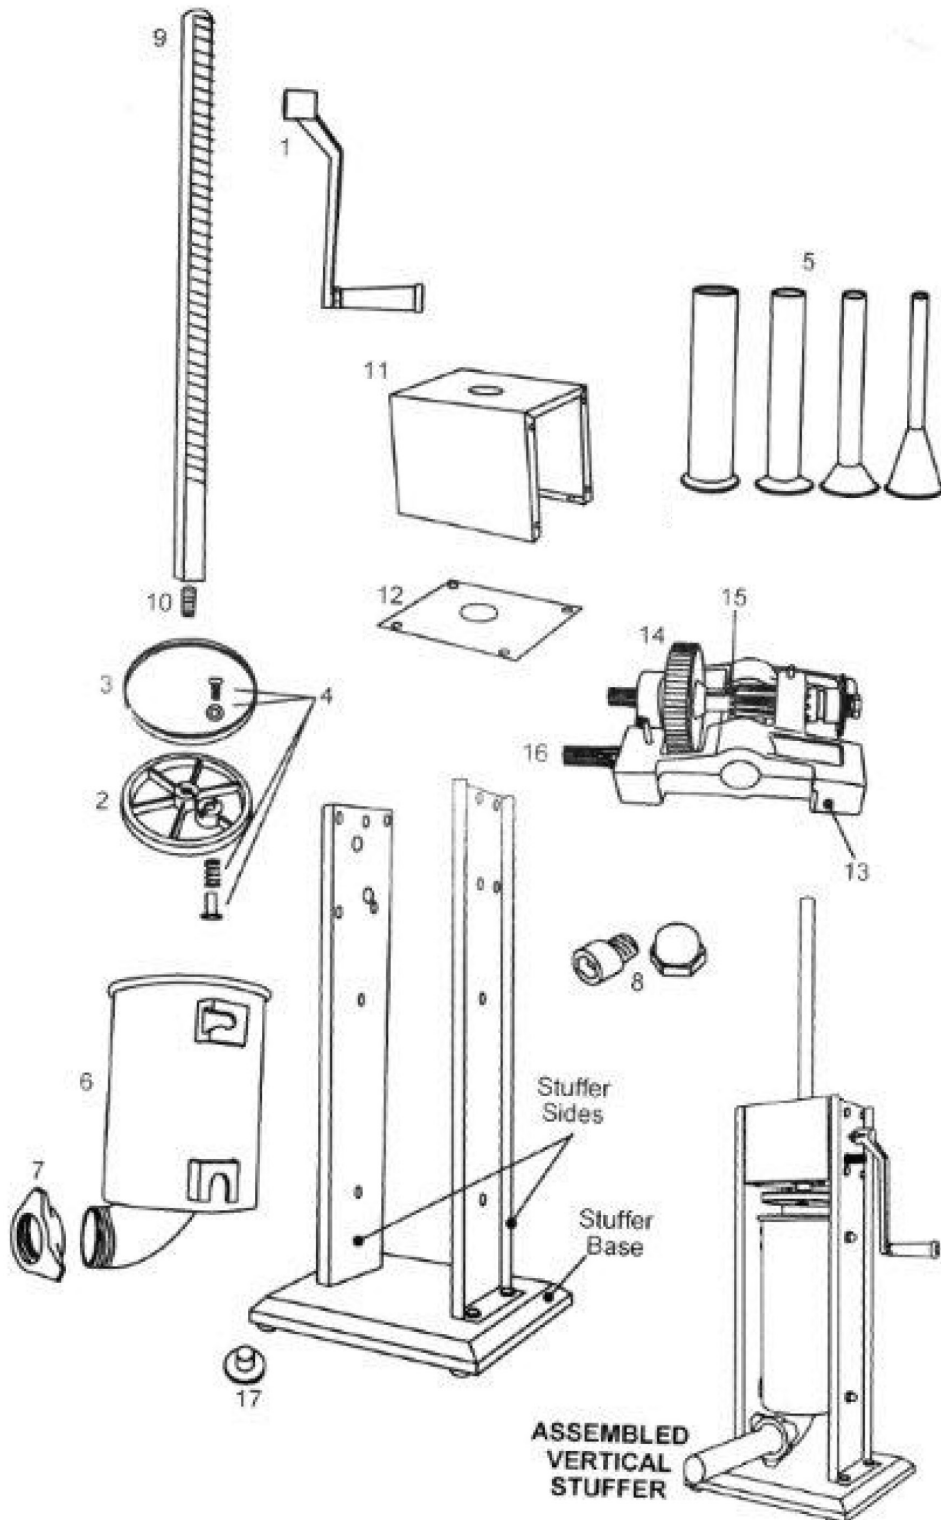

Parts Breakdown

Item 24200

Parts Breakdown

Item 24200

Item No.	Description	Position	Item No.	Description	Position	Item No.	Description	Position
31055	Handle for 24200	1	31027	Front Ring Nut for 24200	7	31066	Gear Housing with Hardware Kit for 24200	13
31022	Plunger for 24200	2	31028	Canister Mounting Hardware Kit (4 Sets) for 24200	8	31067	Main Driving Gear for 24200	14
31057	Plunger Seal for 24200	3	31062	Plunger Shaft for 24200	9	31068	Slow Speed Control Gear for 24200	15
31058	Pressure Release Valve (3 pc Set) for 24200	4	31063	Plunger Bolt for 24200	10	31069	Fast Speed Control Gear for 24200	16
31059	Stainless Steel Funnel Set (4 Funnels) for 24200	5	31064	Gear Housing Cover with Hardware Kit for 24200	11	31070	Rubber Foot (4 pc Set) for 24200	17
27673	Cylinder for 24200	6	31065	Gear Housing Cover Bottom Plate with Hardware Kit for 24200	12			