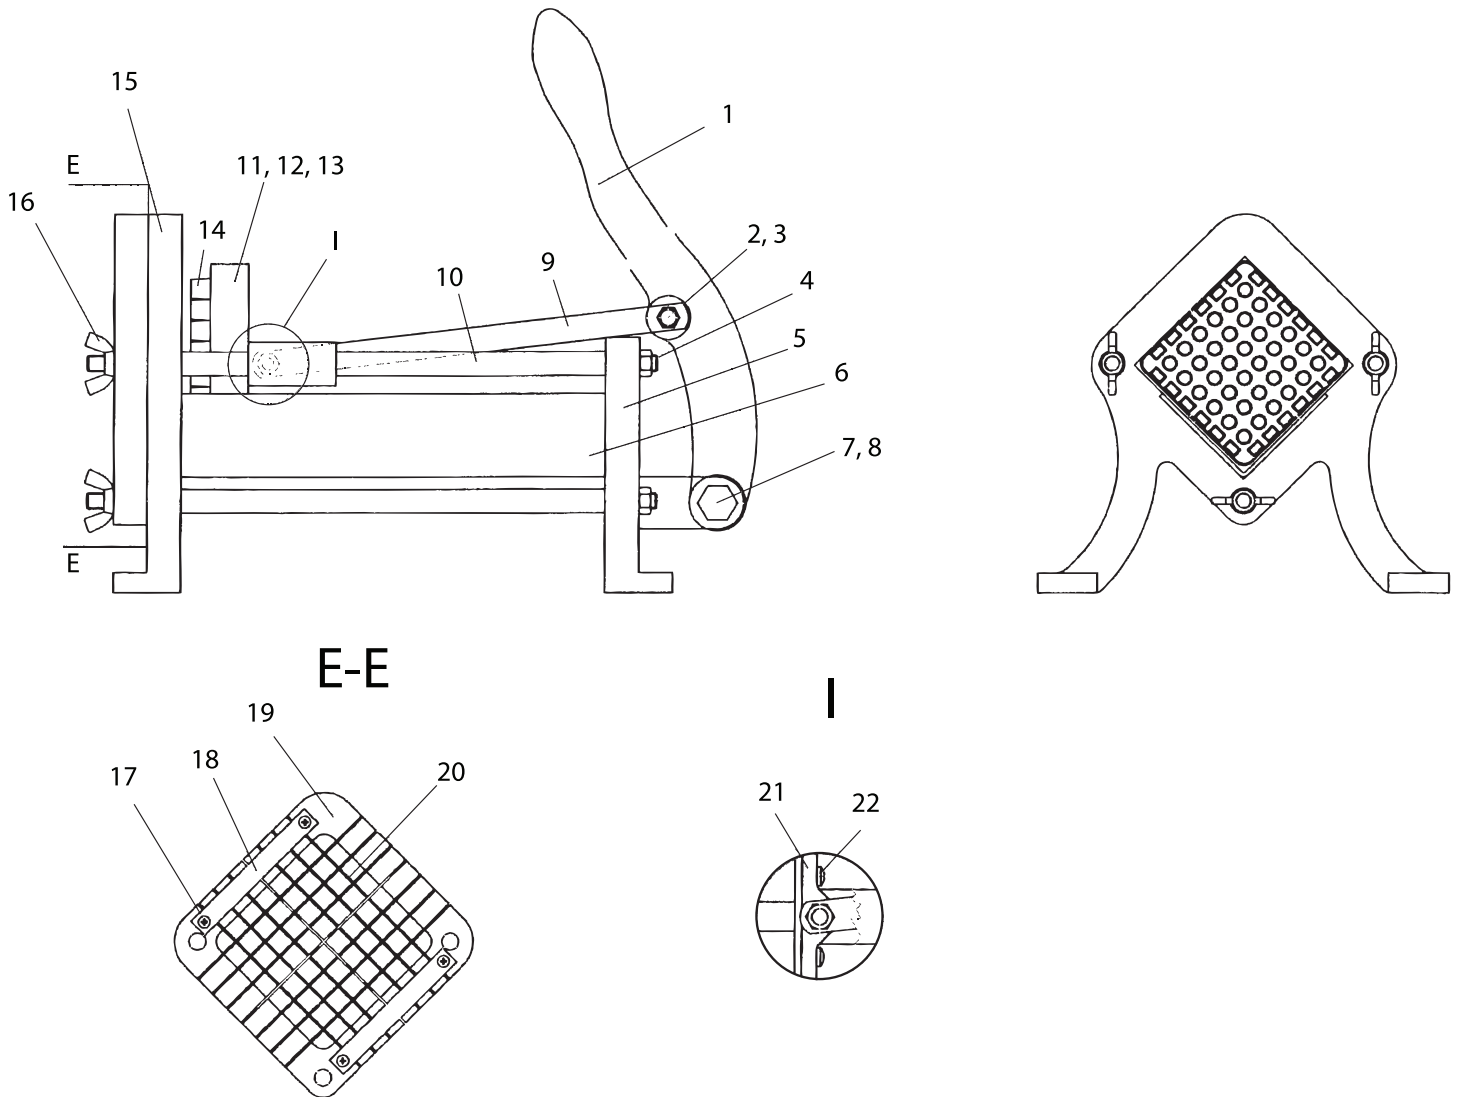

Parts Breakdown

Item 24242

Parts Breakdown

Item 24242

Item No.	Description	Position	Item No.	Description	Position	Item No.	Description	Position
61483	Handle for Potato Cutter for 24242	1	61491	Connecting Rod for Potato Cutter for 24242	9	61498	Sunk Screw M3x8 for Potato Cutter for 24242	17
61484	Hex Bolt M6x38 for Potato Cutter for 24242	2	61492	Connecting Screw Rod for Potato Cutter for 24242	10	61499	Blade Plate for Potato Cutter for 24242	18
61485	Tightening Nut M6 for Potato Cutter for 24242	3	61493	Guide Frame for Potato Cutter for 24242	11	61500	Blade Support for Potato Cutter for 24242	19
61486	Hex Nut M8 for Potato Cutter for 24242	4	61494	Half-Round Screw M8x24 for Potato Cutter for 24242	12	24244	Blade and Pusher for Potato Cutter 3/8" for 24242	20
61487	M Support for Potato Cutter for 24242	5	61495	Lightened Spring Washer 8 for Potato Cutter for 24242	13	61501	Connecting Rod for Potato Cutter for 24242	21
61488	Board for Potato Cutter for 24242	6	61496	Bush Board for Potato Cutter for 24242	14	61502	Half-Round Screw M5x10 for Potato Cutter for 24242	22
61489	Hex Bolt M10x135 for Potato Cutter for 24242	7	61497	Square Frame Support for Potato Cutter for 24242	15			
61490	Hex Nut M10 for Potato Cutter for 24242	8	79585	Butterfly Nut for 24242	16			