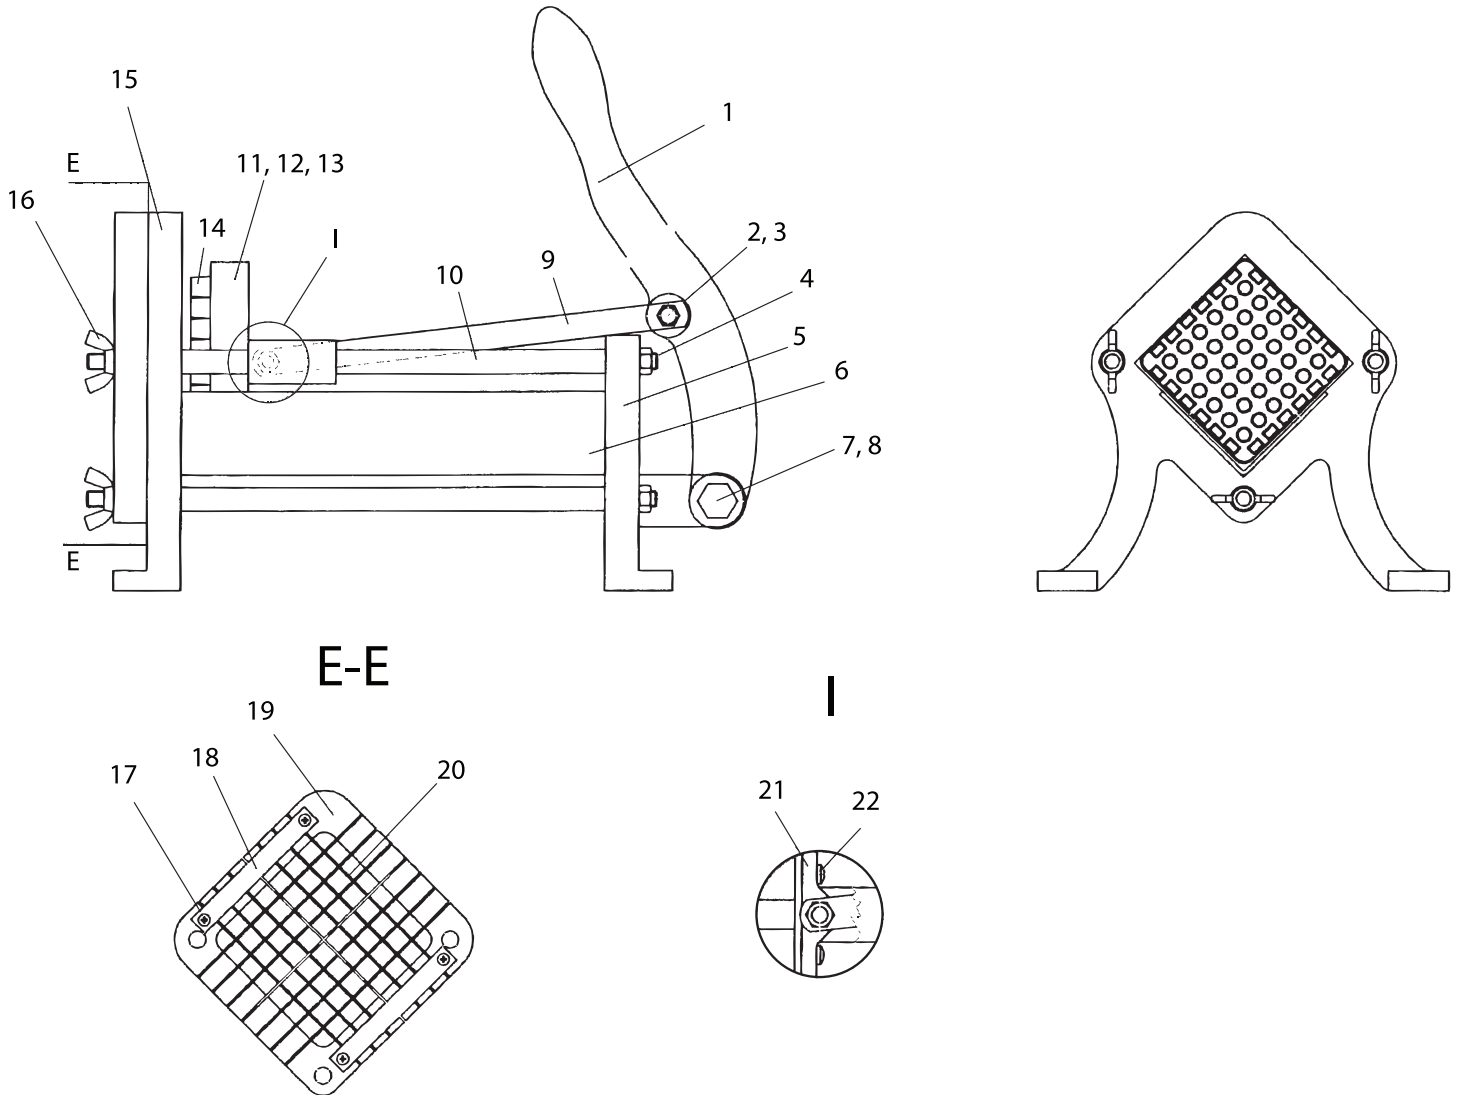

Parts Breakdown

Item 24598

Parts Breakdown

Item 24598

Item No.	Description	Position	Item No.	Description	Position	Item No.	Description	Position
61483	Handle for Potato Cutter for 24598	1	61491	Connecting Rod for Potato Cutter for 24598	9	61498	Sunk Screw M3x8 for Potato Cutter for 24598	17
61484	Hex Bolt M6x38 for Potato Cutter for 24598	2	61492	Connecting Screw Rod for Potato Cutter for 24598	10	61499	Blade Plate for Potato Cutter for 24598	18
61485	Tightening Nut M6 for Potato Cutter for 24598	3	61493	Guide Frame for Potato Cutter for 24598	11	61500	Blade Support for Potato Cutter for 24598	19
61486	Hex Nut M8 for Potato Cutter for 24598	4	61494	Half-Round Screw M8x24 for Potato Cutter for 24598	12	24245	Blade and Pusher for Potato Cutter 1/2" for 24598	20
61487	M Support for Potato Cutter for 24598	5	61495	Lightened Spring Washer 8 for Potato Cutter for 24598	13	61501	Connecting Rod for Potato Cutter for 24598	21
61488	Board for Potato Cutter for 24598	6	61496	Bush Board for Potato Cutter for 24598	14	61502	Half-Round Screw M5x10 for Potato Cutter for 24598	22
61489	Hex Bolt M10x135 for Potato Cutter for 24598	7	61497	Square Frame Support for Potato Cutter for 24598	15			
61490	Hex Nut M10 for Potato Cutter for 24598	8	79585	Butterfly Nut for 24598	16			