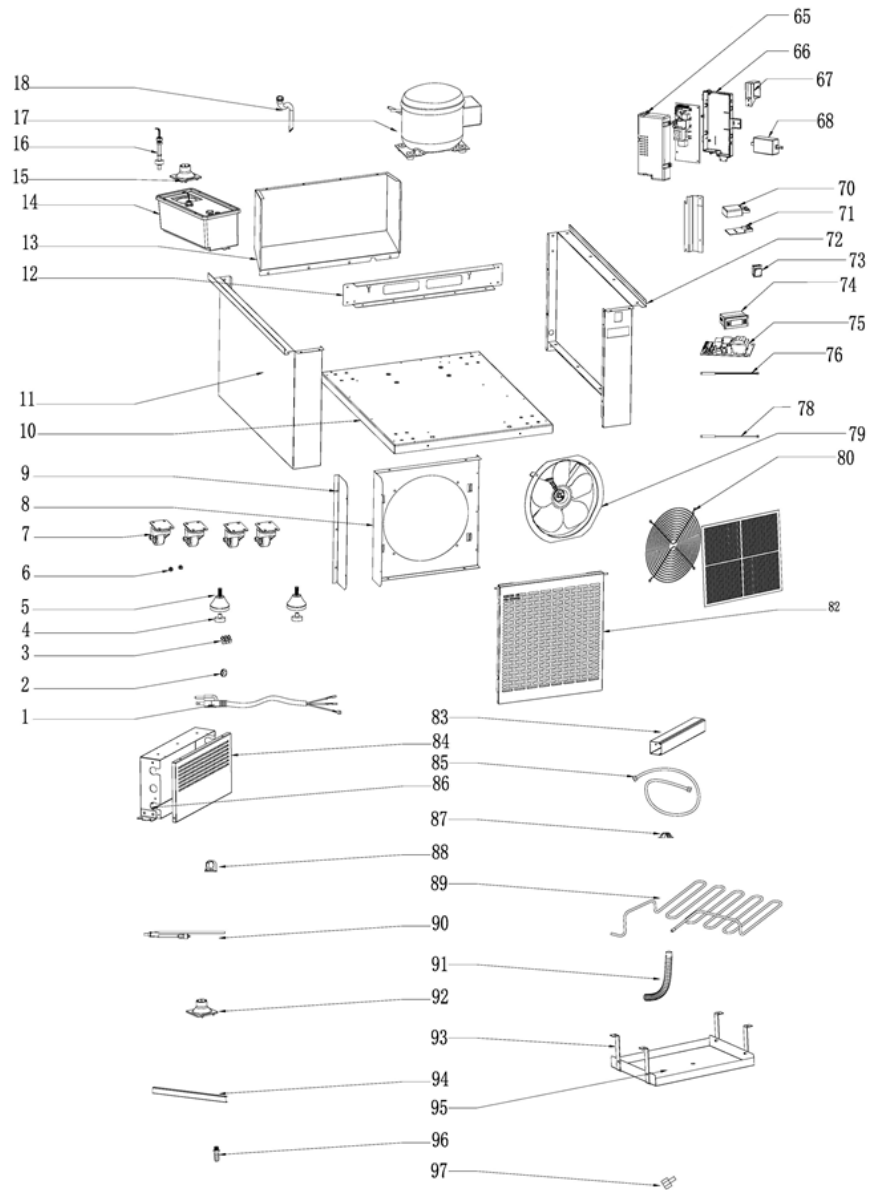

Parts Breakdown

Model RS-CN-0250 25825