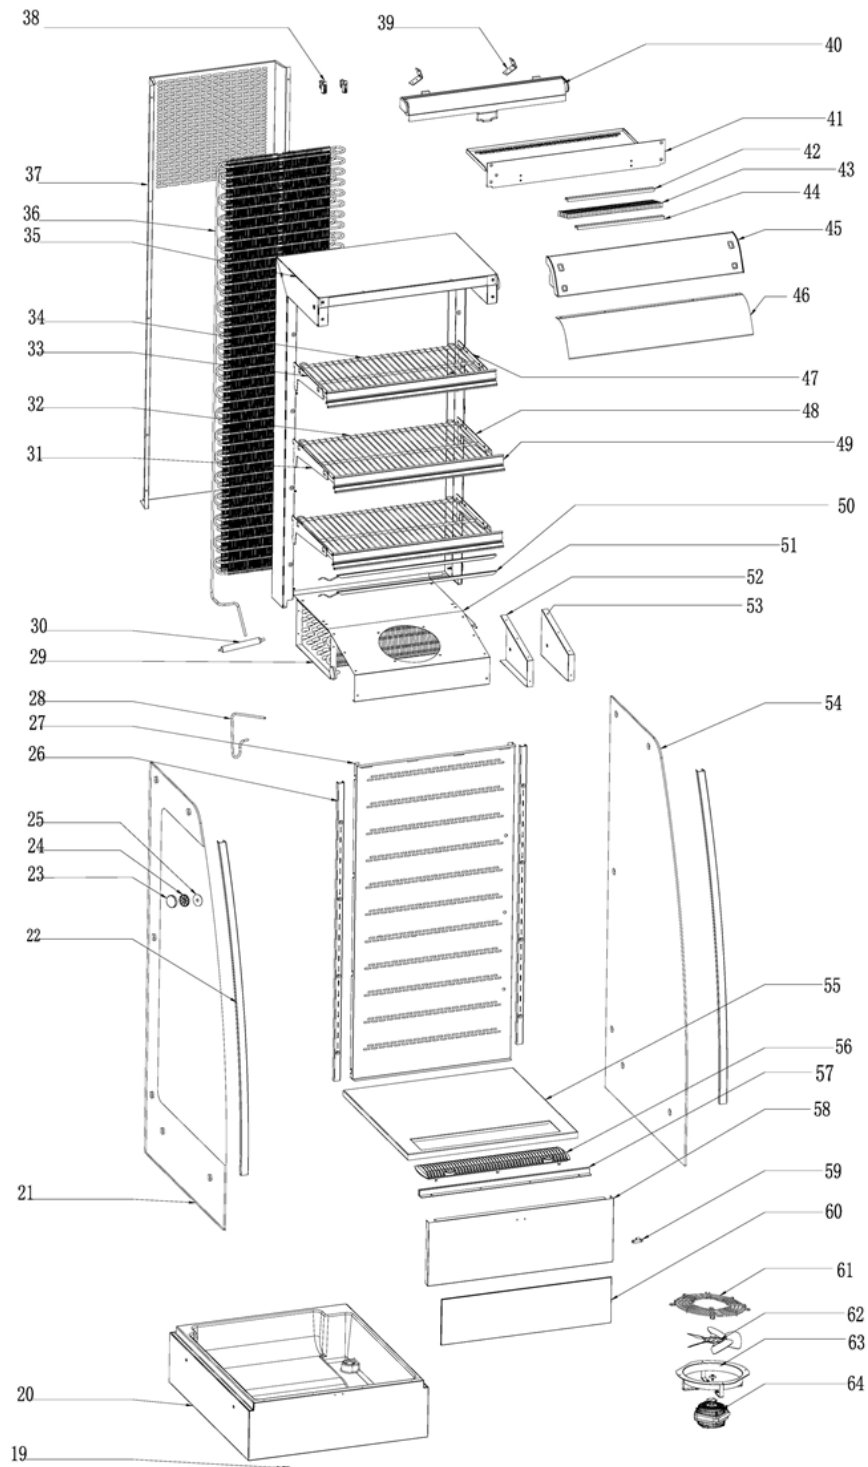

Parts Breakdown

Model RS-CN-0250 25825

Parts Breakdown

Model RS-CN-0250 25825

Parts Breakdown

Model RS-CN-0250 25825

Item No.	Description	Position	Item No.	Description	Position	Item No.	Description	Position
79290	Power Cord for 25825	1	60577	Dry Filter for 25825	30	79347	Front Decorative Board for 25825	58
AP913	Wire Clip for 25825	2	AP395	Left Support Pillar of Shelf for 25825	31	60651	Curtain Hook for 25825	59
79292	Terminal for 25825	3	79321	Bottom Shelf for 25825	32	AR500	Wind Screen for 25825	60
79293	Feet Pad for 25825	4	AP224	Left Shelf Bracket for 25825	33	79367	Flat Net Cover for 25825	61, 80
79294	Feet for 25825	5	79323	Top Shelf for 25825	34	68336	Fan for 25825	62
79295	Magnet for 25825	6	79324	Foam of Back Cover for 25825	35	68335	Flange for 25825	63
AL357	Castor for 25825	7	AR493	Condenser for 25825	36	71522	Evaporator Fan Motor for 25825	64
AR491	Bracket for Condenser Motor for 25825	8	AR494	Condensor Cover for 25825	37	60594	Cover of Circuit Board Box for 25825	65
79298	Condenser Motor Bracket Guard for 25825	9	61222	Stands for Condensor for 25825	38	61167	Circuit Board Box for 25825	66
79299	Base Board for 25825	10	AF539	Night Curtain Bracket for 25825	39	67652	LED Transformer for 25825	68
79300	Left Panel of Base for 25825	11	AR495	Night Curtain for 25825	40	79359	Cover of Junction Box for 25825	70
79301	Crossbar of Base for 25825	12	79330	Air-Out Board for 25825	41	61244	Terminal Box for 25825	71
AR492	Back Cover of Base for 25825	13	79331	Back Clamp for 25825	42	79361	Right Panel of Base for 25825	72
60587	Water Receiver for 25825	14	79332	Honeycomb Panel for 25825	43	AR485	Switch (Higher Watt) for 25825	73
79304	Pipe for Evaporated Water for 25825	15	79333	Front Clamp for 25825	44	67648	Temperature Display for 25825	74
AP517	Water Level Detector for 25825	16	AF540	Top Front Cover for 25825	45	AF546	Main Circuit Board for 25825	75
AL305	Compressor for 25825	17	AF541	Decorative Board for 25825	46	60666	Temperature Probe for 25825	76
A0889	Water Pipe for 25825	18	AP226	Right Shelf Bracket for 25825	47	AD481	Overheating Probe for 25825	78
AL376	Circlip for 25825	19	AP396	Right Support Pillar of Shelf for 25825	48	79364	Condenser Fan Motor 110V for 25825	79
79309	Base Foam for Evaporator for 25825	20	79338	Price Tag Holder for 25825	49	79369	Ventilated Board of Base for 25825	82
79310	Left Glass for 25825	21	AR496	Shelf LED Light 2 for 25825	50	60590	PVC Trucking for 25825	83
79311	Front Decorative Strip for 25825	22	AR497	Shelf LED Light 1 for 25825	50	67642	Cover of Terminal Box for 25825	84
79312	Nut Decoration for 25825	23	AR498	Evaporator Cover for 25825	51	67643	Terminal Box for 25825	85
79313	Nut Gasket for 25825	24	68309	Right Fixed Plate of Evaporator Motor for 25825	52	60668	Drain Pipe for 25825	86
79314	Decoration Nut Gasket for 25825	25	68334	Right Fixed Plate of Evaporator Motor for 25825	53	60669	Pressing Plate of Dry Filter for 25825	87
79315	Pole for Shelf for 25825	26	79343	Right Glass for 25825	54	60670	PPR Tube Strap for 25825	88
79316	Ventilated Board for 25825	27	79344	Bottom Frame of Cabinet for 25825	55	AR501	High Pressure Evaporation Tube for 25825	89
AL375	Connecting Pipe for 25825	28	79345	Air Intake Grill for 25825	56	AP429	Tee Joint for 25825	90
AL365	Evaporator for 25825	29	AR499	Wind Screen Strip for 25825	57	71516	Drain Pipe for 25825	91