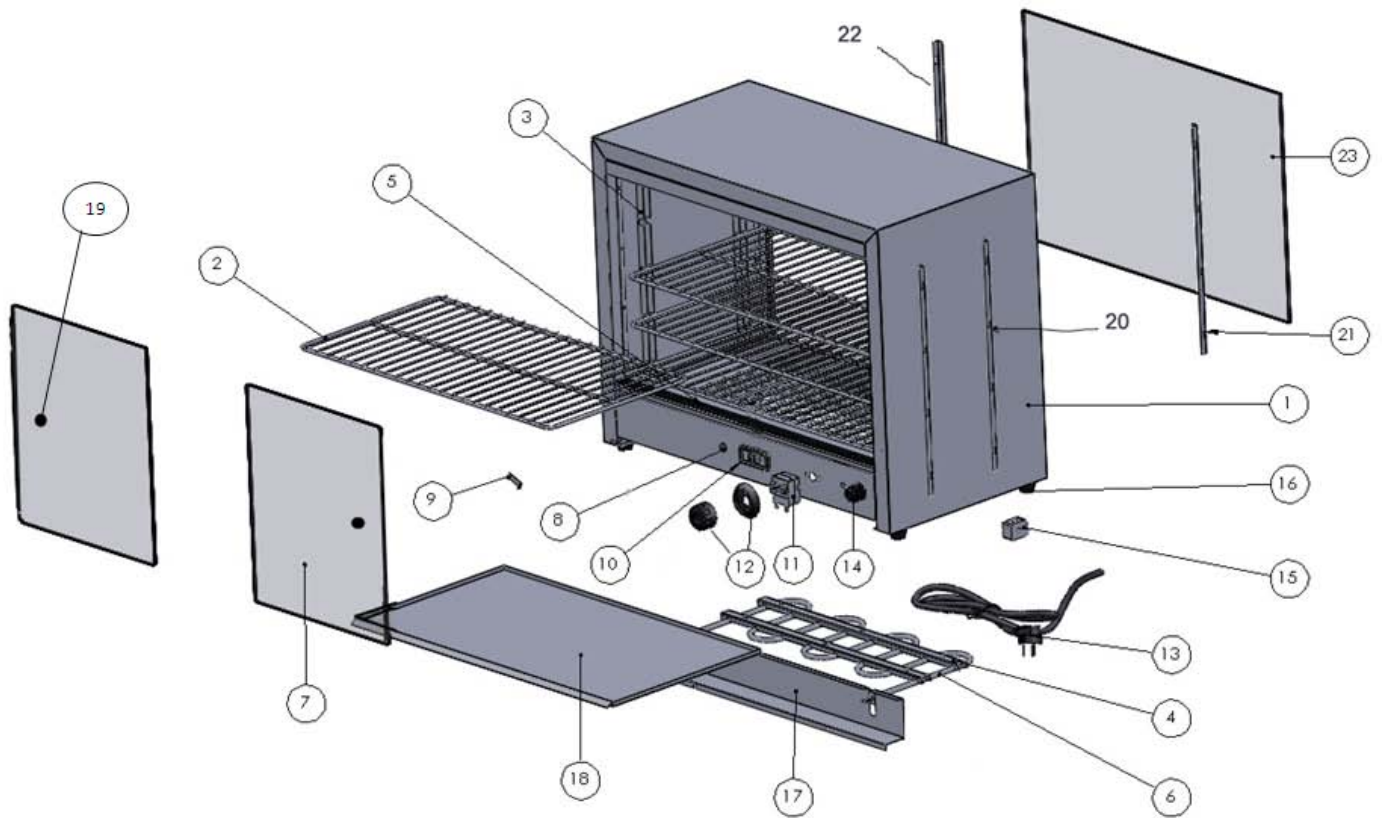

Parts Breakdown

Model DW-CN-0641 26086

Parts Breakdown

Model DW-CN-0641 26086

Item No.	Description	Position	Item No.	Description	Position	Item No.	Description	Position
23758	Box for 26086	1	24743	Indicator Light for 26086	8	20231	Rubber Feet for 26086	16
24738	Shelf for 26086	2	64331	Drip Pan Stopper for 26086	9	64333	Flap for 26086	17
23759	Shelf Support for 26086	3, 20	24744	Thermometer for 26086	10	23752	Drip Pan for 26086	18
64329	Top Heater Holder for 26086	4	24745	Thermostat with Knob for 26086	11 - 12	20232	Handle Knob for 26086	19
43962	Door Guide for 26086	5	23754	Power Cord with Plug for 26086	13	23760	Glass Holder for Back Glass for 26086	21 - 22
37871	Heating Element for 26086	6	23755	Power Cord Bushing for 26086	14	21104	Back Glass 382mm for 26086	23
24098	Glass Door 36.5cm for 26086	7	64332	5 Hole Terminal Block for 26086	15			