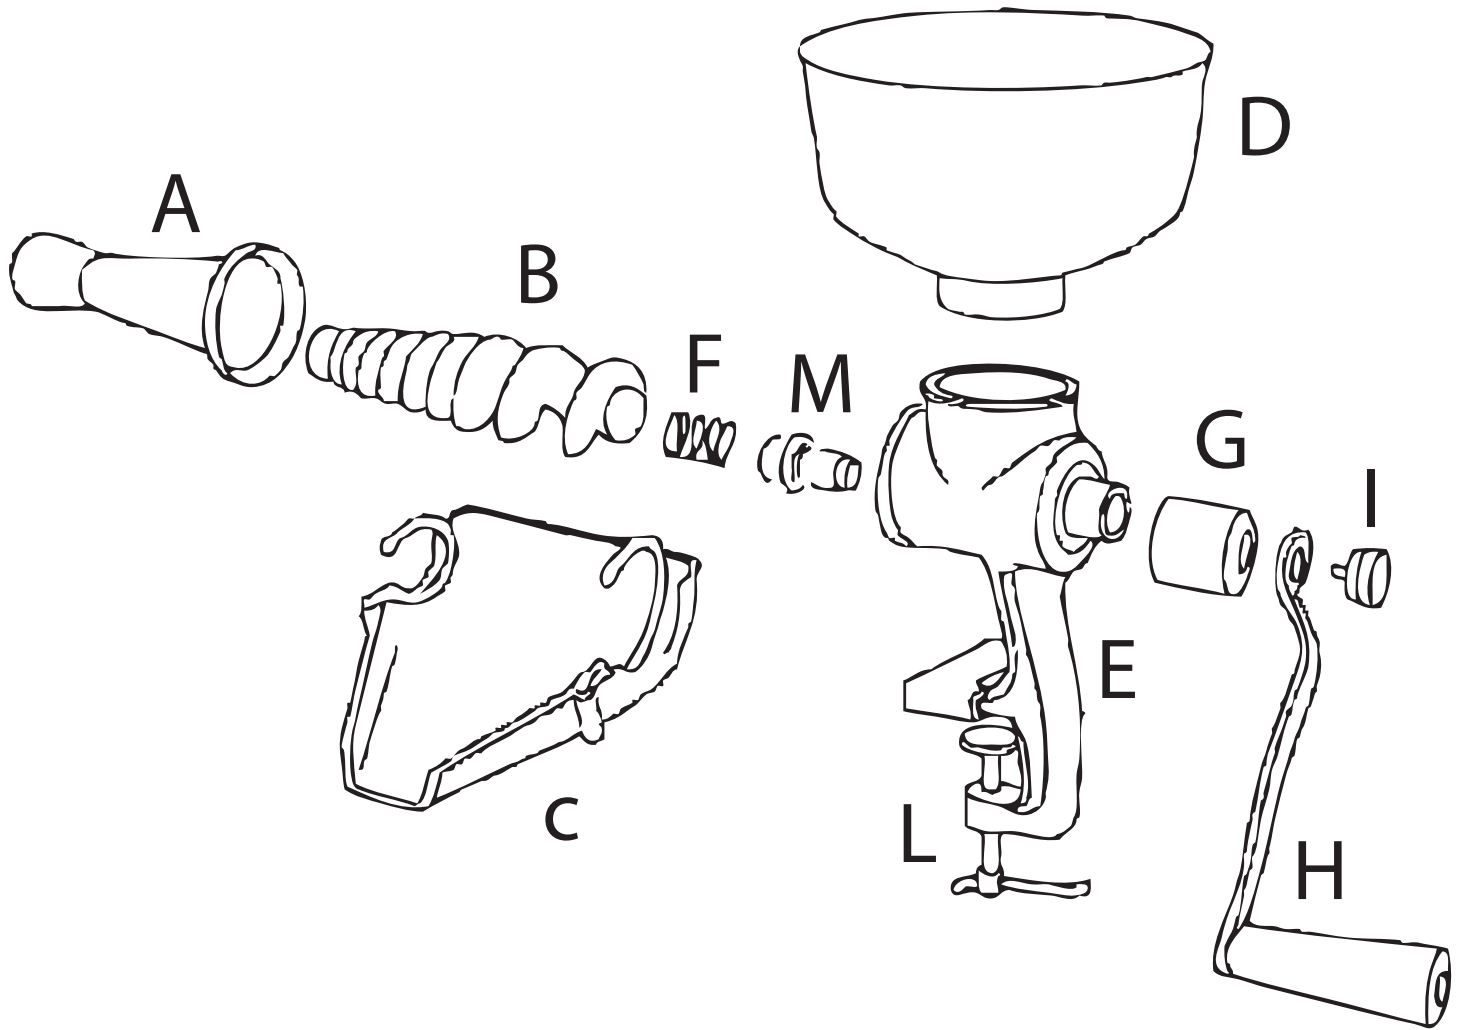

Parts Breakdown

Item 31361

Parts Breakdown

Item 31361

Item No.	Description	Position	Item No.	Description	Position	Item No.	Description	Position
AF671	Stainless Steel Filter 3 (Holes:1.5mm) for 31361	A	61068	Stainless Steel Hopper for 31361	D	78328	Handle Thumbscrew for 31361	I
AF668	Worm for 31361	B	61058	Complete Body for 31361	E	AJ914	Connection Joint for 31361	M
61069	Moplen Collector for 31361	C	61932	Worm Spring for 31361	F	61060	Table Safe Pad for 31361	
61070	Stainless Steel Collector for 31361	C	61062	Adjustment Ring for 31361	G			
61067	Moplen Hopper for 31361	D	27670	Handle for 31361	H			