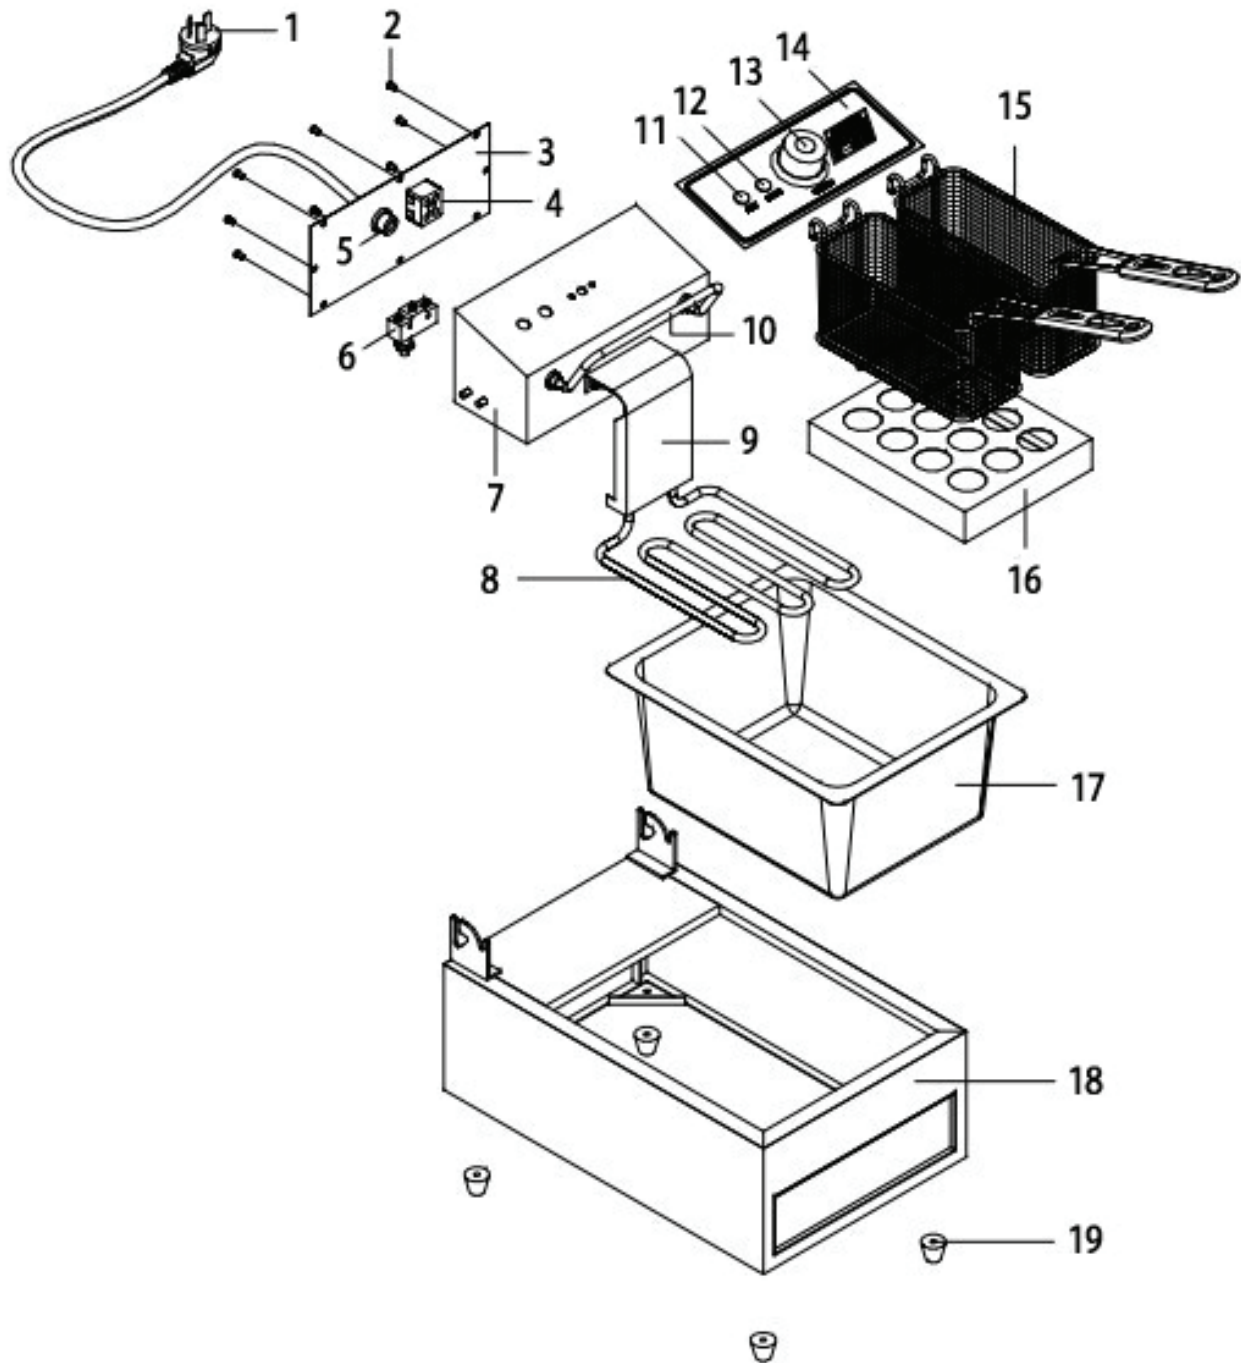

Parts Breakdown

Model **CE-CN-0006** 34867

Parts Breakdown

Model CE-CN-0006 34867

Item No.	Description	Position	Item No.	Description	Position	Item No.	Description	Position
75239	Power Cord for 34867	1	75246	Heater for 34867	8	75254	Heater Bottom Cover for 34867	16
75240	M4-8 Screw for 34867	2	75247	Heater Back Cover for 34867	9	75255	Oil Tank for 34867	17
75241	Control Box Board for 34867	3	75248	Basket Hanging Rod for 34867	10	70400	Hard Surface for 34867	18
75242	Terminal Block for 34867	4	24707	Indicator Light-Specify Green/ Orange for 34867	11, 12	75256	Rubber Feet for 34867	19
75243	Power Cord Fixtures for 34867	5	70396	Thermostat for 34867	13	63500	Cover for 34867	
AG910	Micro Switch New Style for 34867	6	75252	PVC Board for 34867	14			
75245	Control Box for 34867	7	39986	Fryer Basket with Handle for 34867	15			