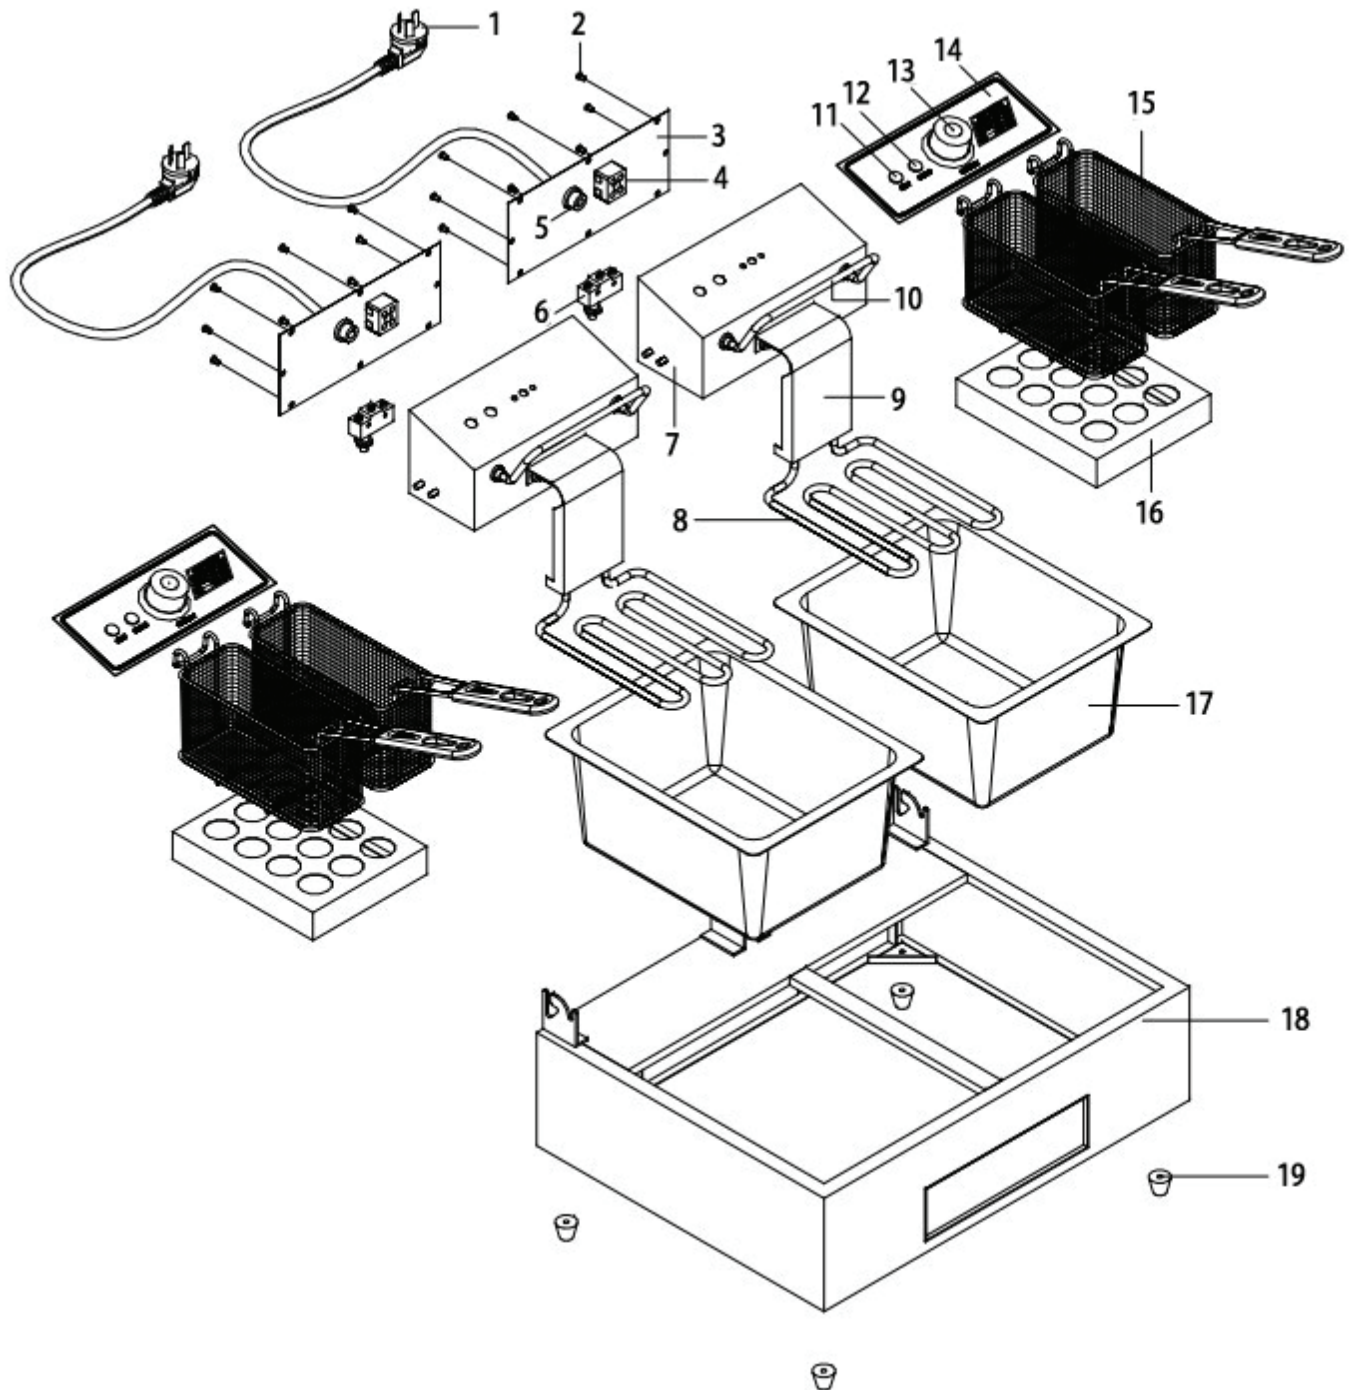

# Parts Breakdown

Model **CE-CN-0012** 34868

# Parts Breakdown

---

## Model CE-CN-0012 34868

Item No.	Description	Position	Item No.	Description	Position	Item No.	Description	Position
75239	Power Cord for 34868	1	75246	Heater for 34868	8	75254	Heater Bottom Cover for 34868	16
75240	M4-8 Screw for 34868	2	75247	Heater Back Cover for 34868	9	75255	Oil Tank for 34868	17
75241	Control Box Board for 34868	3	75248	Basket Hanging Rod for 34868	10	70402	Hard Surface for 34868	18
75242	Terminal Block for 34868	4	24707	Indicator Light-Specify Green/ Orange for 34868	11, 12	75256	Rubber Feet for 34868	19
75243	Power Cord Fixtures for 34868	5	70396	Thermostat for 34868	13	63500	Cover for 34868	
AG910	Micro Switch New Style for 34868	6	75252	PVC Board for 34868	14			
75245	Control Box for 34868	7	39986	Fryer Basket with Handle for 34868	15			