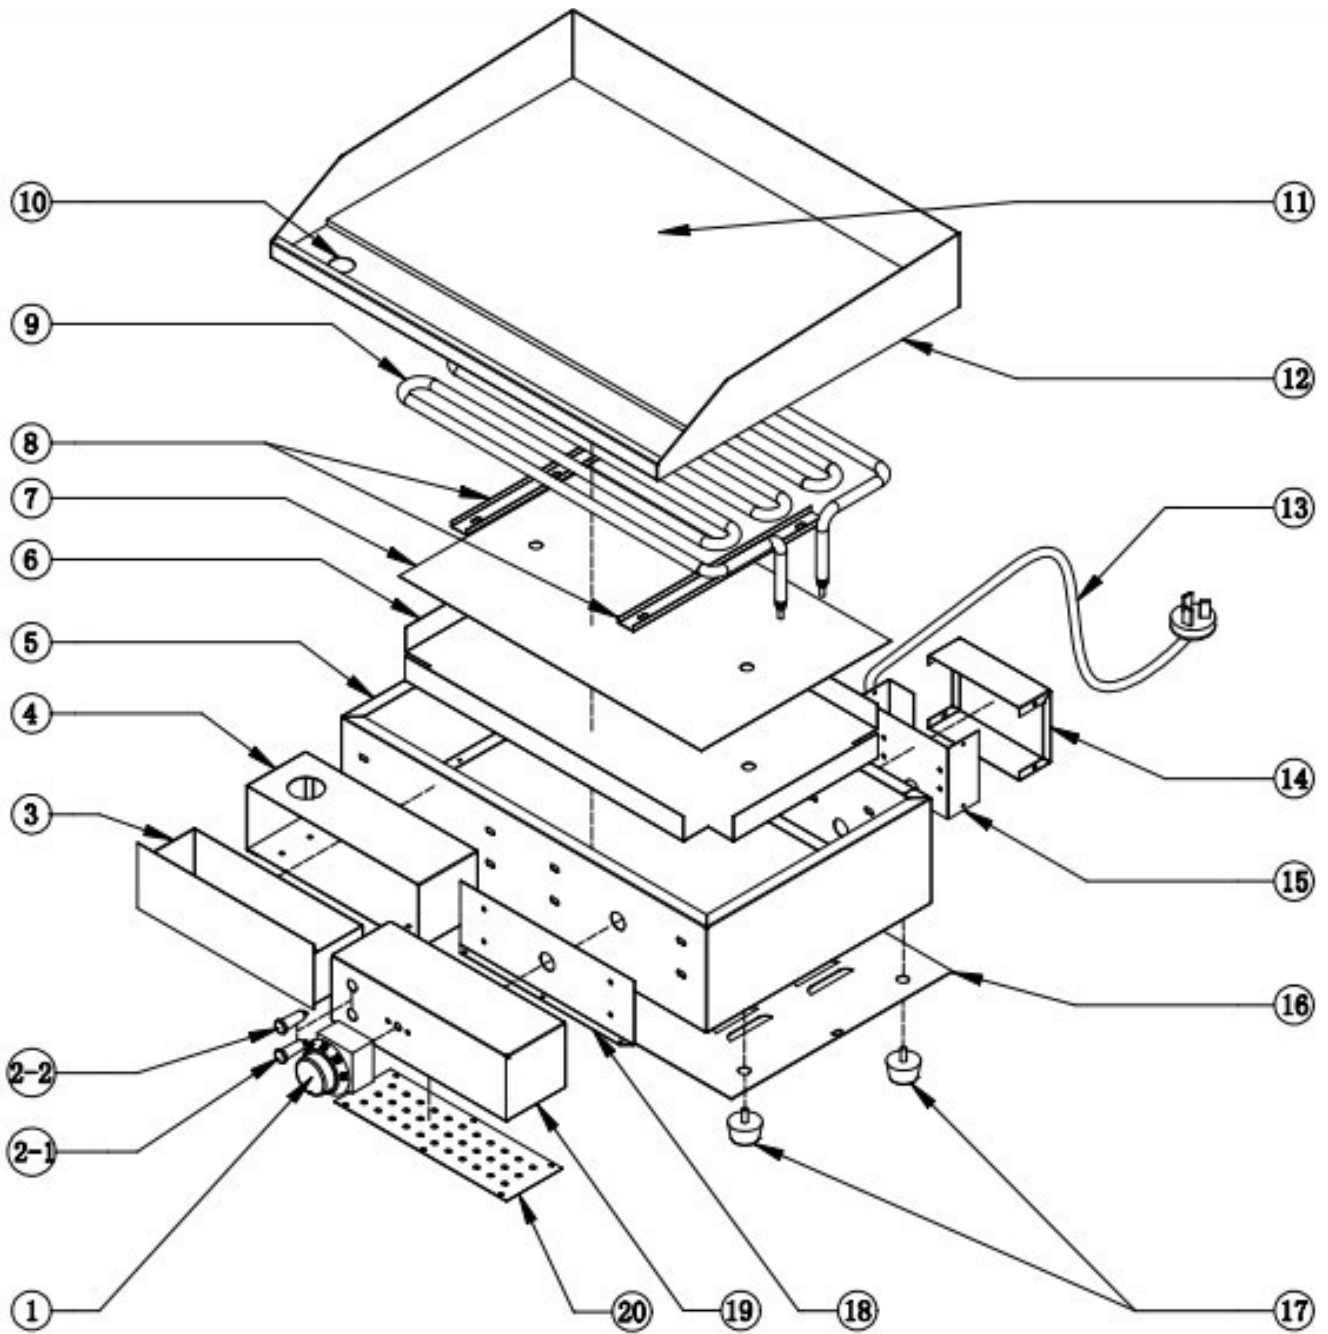

Parts Breakdown

Model **CE-CN-3000** 34869

Parts Breakdown

Model CE-CN-3000 34869

Item No.	Description	Position	Item No.	Description	Position	Item No.	Description	Position
39774	Thermostat for 34869	1	40038	Heater Cover for 34869	7	40045	Bottom Cover for 34869	16
44718	Power Indicator Green for 34869	2-1	40039	Heater Fixed Stick for 34869	8	40046	Rubber Feet for 34869	17
40033	Power Indicator Yellow for 34869	2-2	40040	Heater for 34869	9	40047	Control Box Inner Cover for 34869	18
39812	Grease Tray for 34869	3	40041	Heating Plate Assembly for 34869	10 - 12	40048	Control Box for 34869	19
40035	Grease Tray Support for 34869	4	40042	Power Cord for 34869	13	40049	Control Box Bottom Cover for 34869	20
40036	Frame for 34869	5	40043	Terminal Box Cover for 34869	14			
40037	Insulation Cover for 34869	6	40044	Terminal Box for 34869	15			