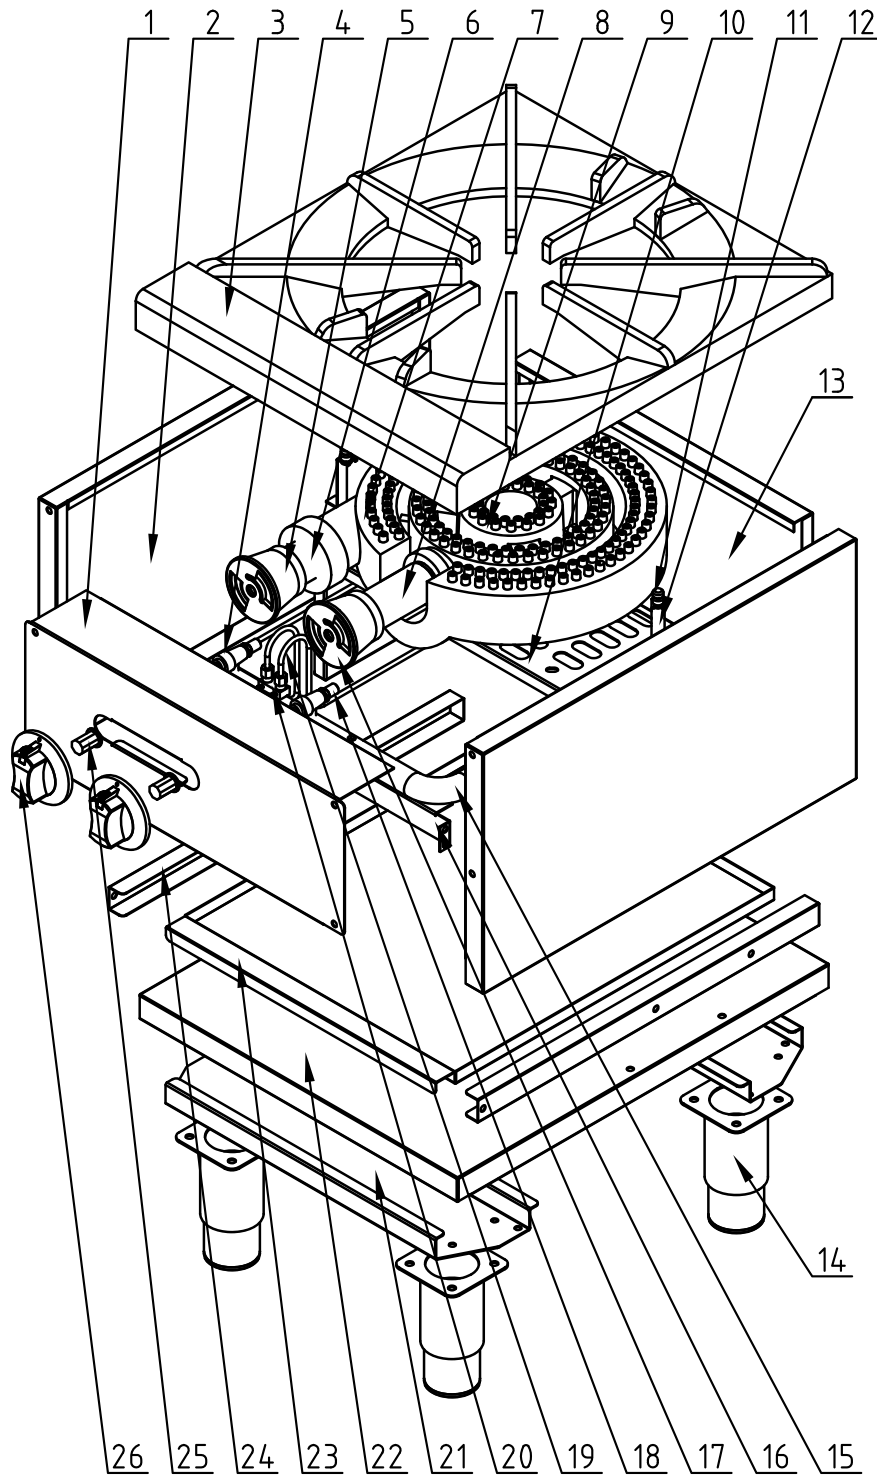

Parts Breakdown

Model **CE-CN-0533-S** 37525

Parts Breakdown

Model CE-CN-0533-S 37525

Item No.	Description	Position	Item No.	Description	Position	Item No.	Description	Position
70222	Front Panel for 37525	1	70231	Burner Supporter for 37525	10	70240	Pilot Copper Tube with Valve Assembly - Short (52cm) for 37525	19
70223	Body Sides for 37525	2	70232	Standing Pilot for 37525	11	70241	Gas Pilot Valve for 37525	20
70224	Top Grates for 37525	3	70233	Pilot Supporter for 37525	12	70242	Plate for Feet for 37525	21
70225	Gas Valve for 37525	4	70234	Rear Panel for 37525	13	70243	Lower Body Panel for 37525	22
70226	Connector for 37525	5	70235	Adjustable Feet for 37525	14	70244	Drip Pan for 37525	23
70227	Ejector Tube-Short for 37525	6	70236	Gas Pipe for 37525	15	70245	Drip Pan Rail for 37525	24
70228	Outer Burner for 37525	7	70237	Inlet Pipe Support for 37525	16	70246	Knob Stem for 37525	25
70229	Ejector Tube-Long for 37525	8	70238	Adjustable Regulator for 37525	17	43489	Red Dial for Manual Control for 37525	26
70230	Inner Burner for 37525	9	70239	Nozzle for 37525	18			