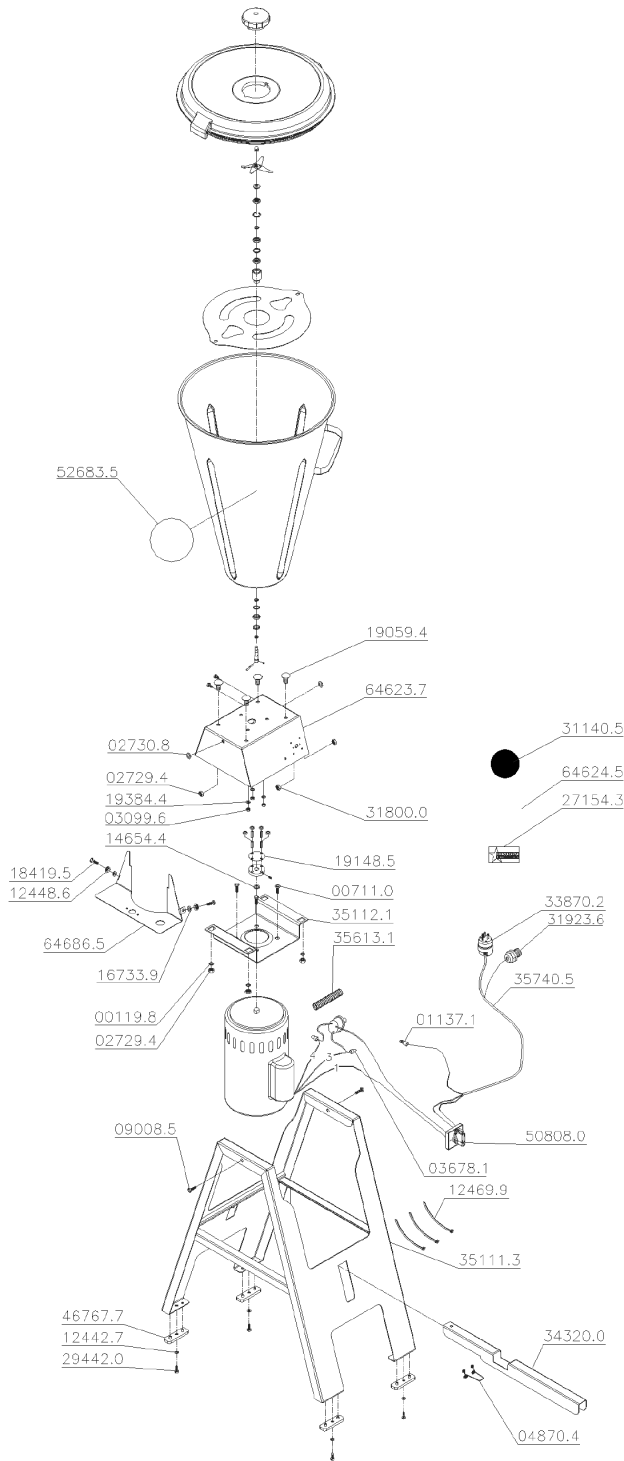

Parts Breakdown

Model BL-BR-0015 37969

Serial Number 000116 - 000214