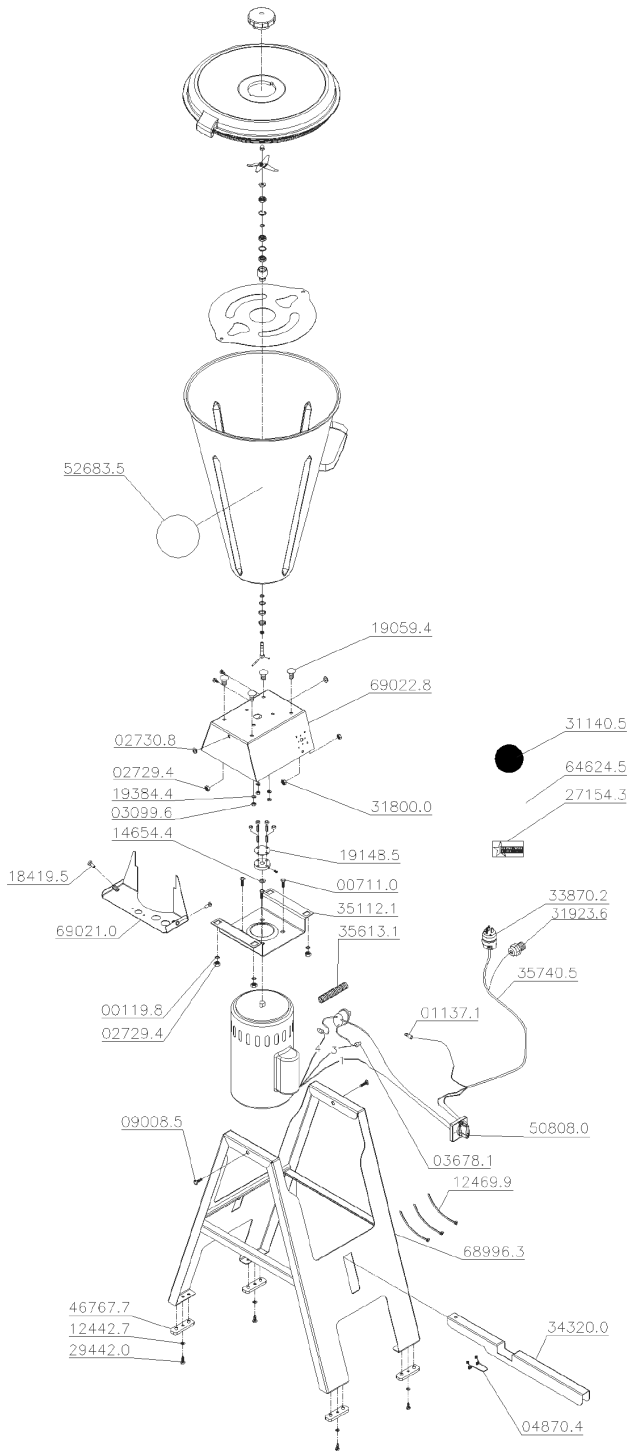

Parts Breakdown

Model BL-BR-0015 37969

Serial Number 000215 - 000304