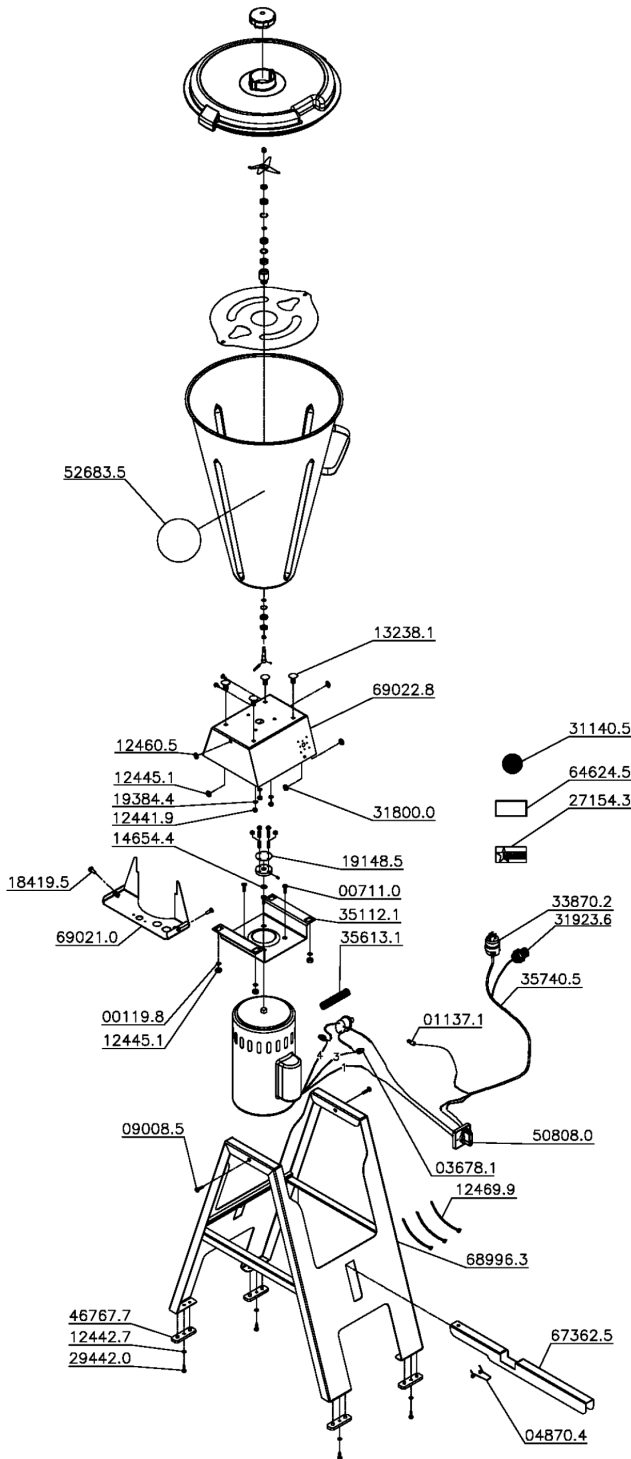

Parts Breakdown

Model BL-BR-0015 37969

Serial Number 000534 - 000684