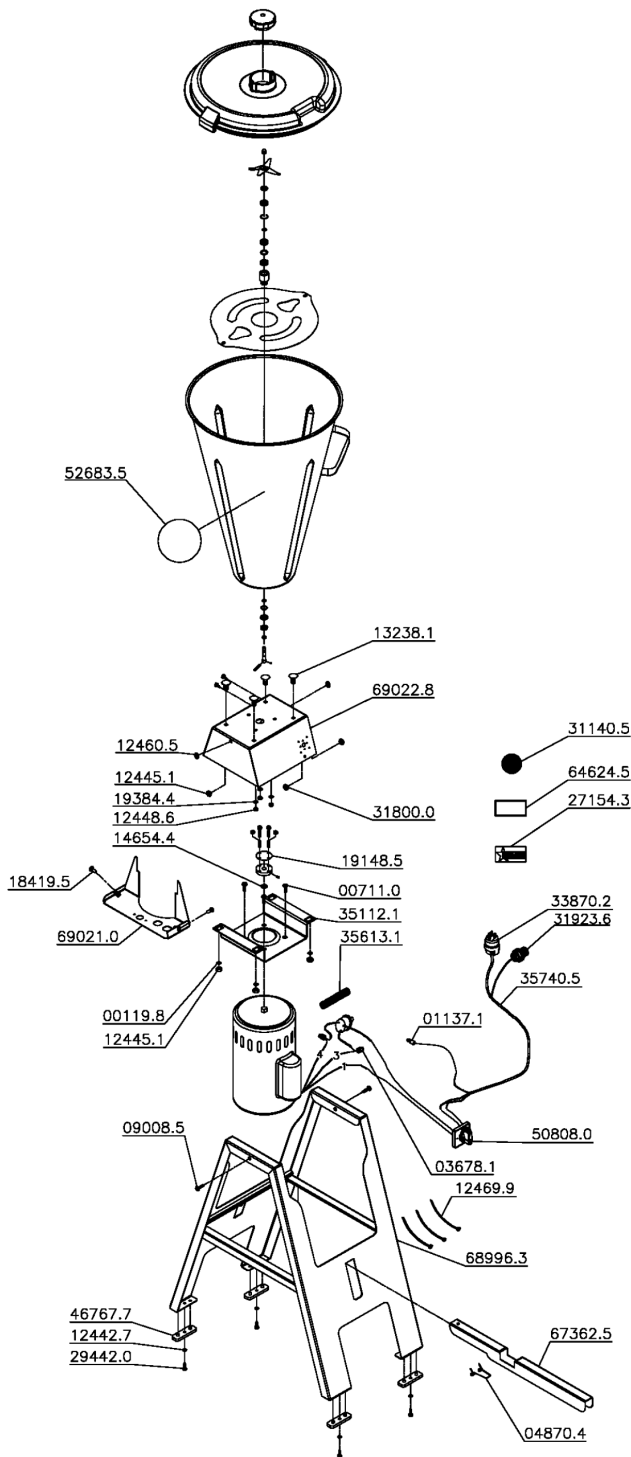

Parts Breakdown

Model BL-BR-0015 37969

Serial Number 000472 - 000511