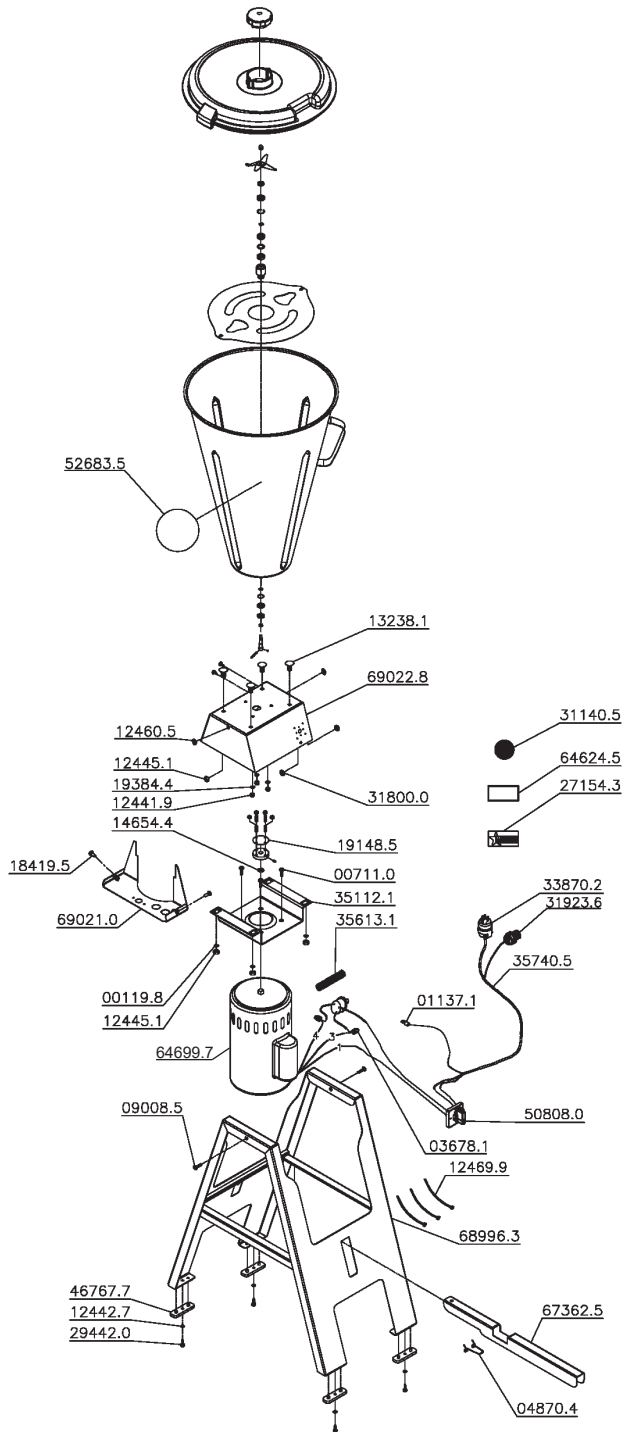

Parts Breakdown

Model BL-BR-0015 37969

Serial Number 000685 - present