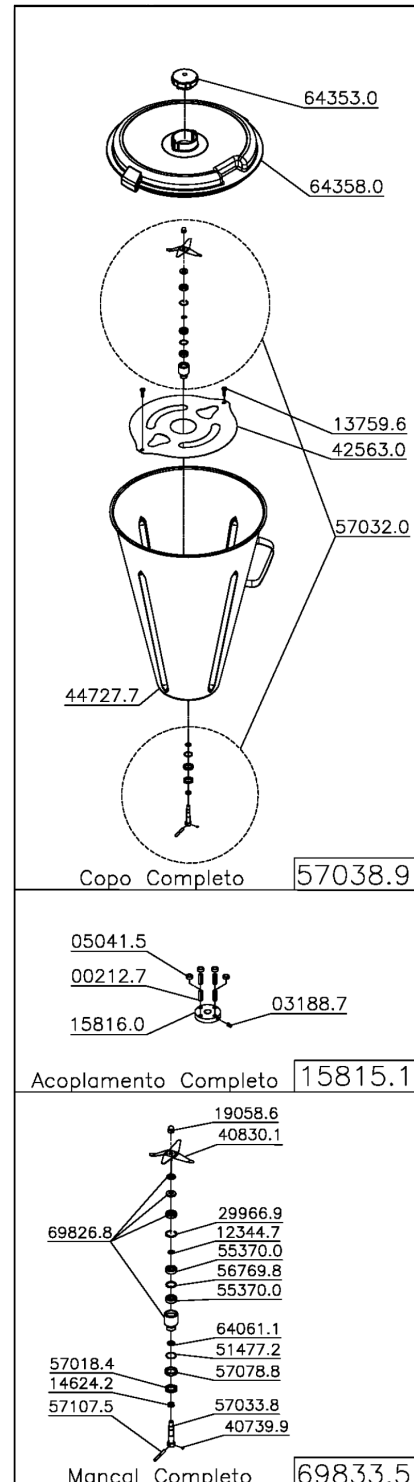

Parts Breakdown

Model BL-BR-0015 37969

Serial Number 000472 - 000511