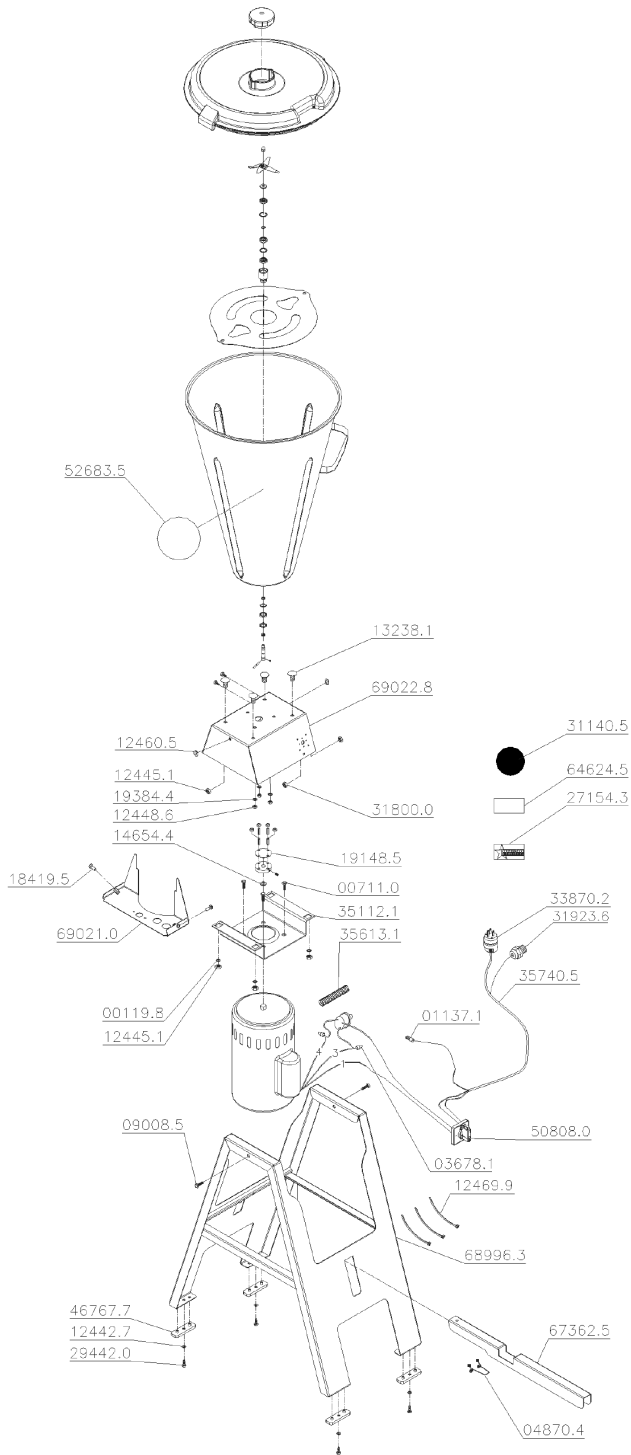

Parts Breakdown

Model BL-BR-0015 37969

Serial Number 000305 - 000471