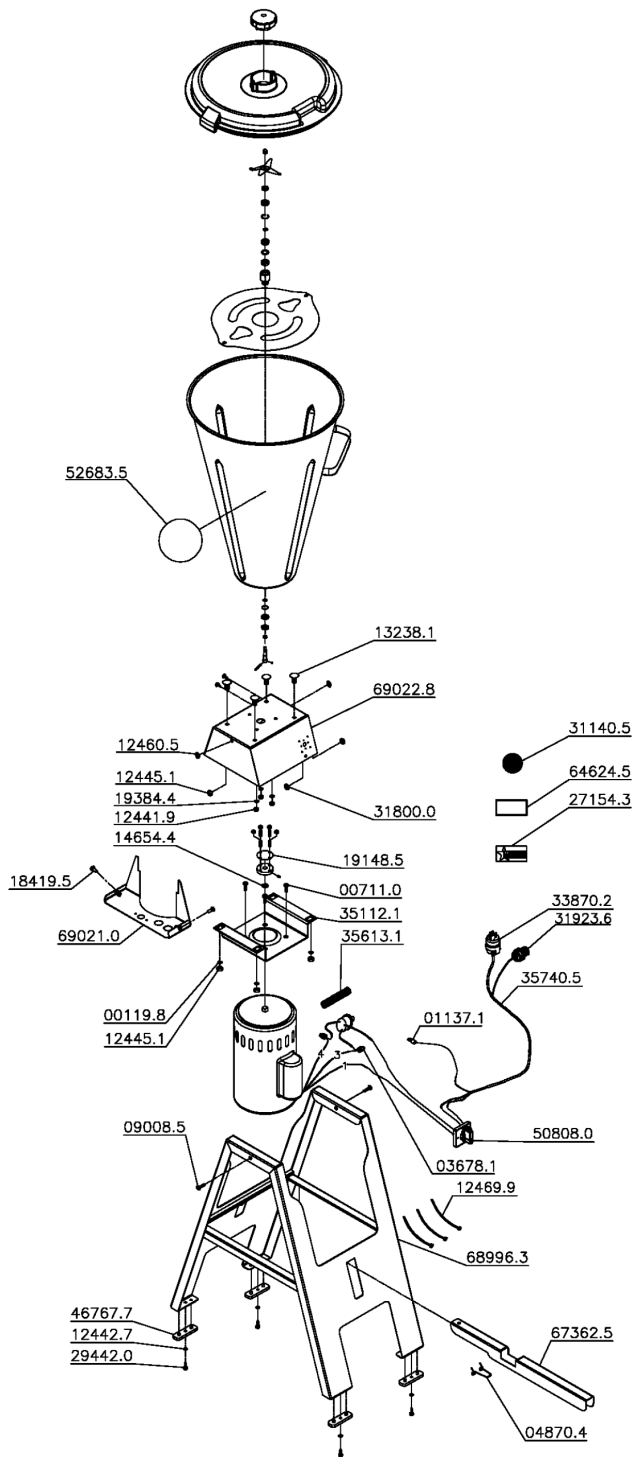

Parts Breakdown

Model BL-BR-0015 37969

Serial Number 000512 - 000533