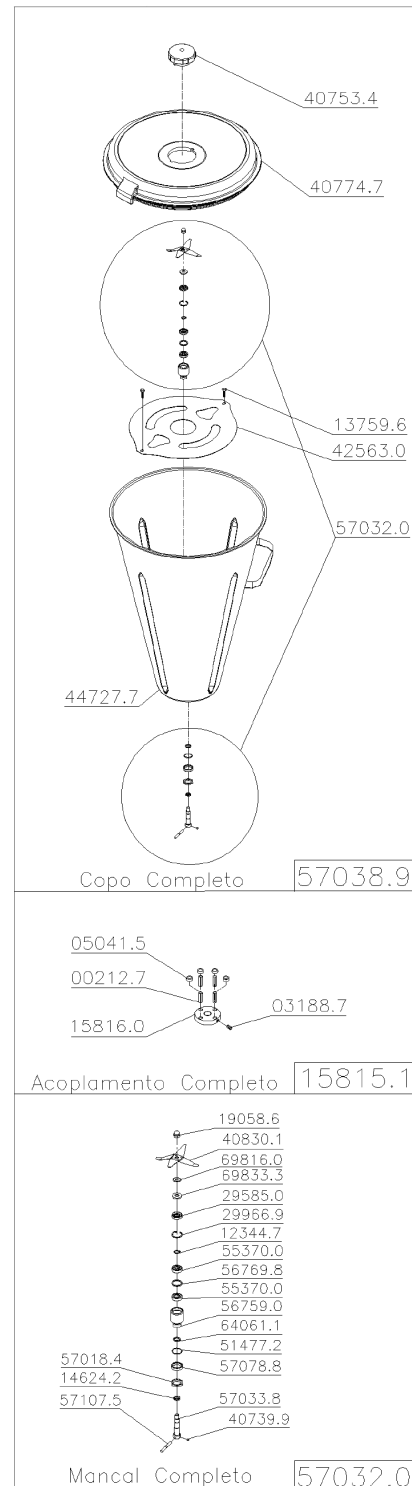

Parts Breakdown

Model BL-BR-0015 37969

Serial Number 000001 - 000115