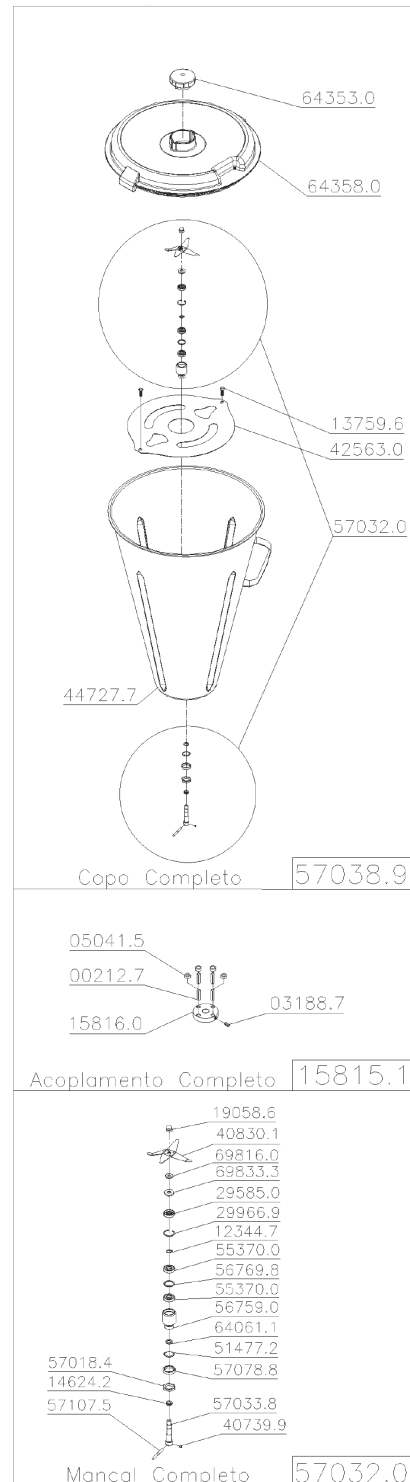

Parts Breakdown

Model BL-BR-0015 37969

Serial Number 000305 - 000471