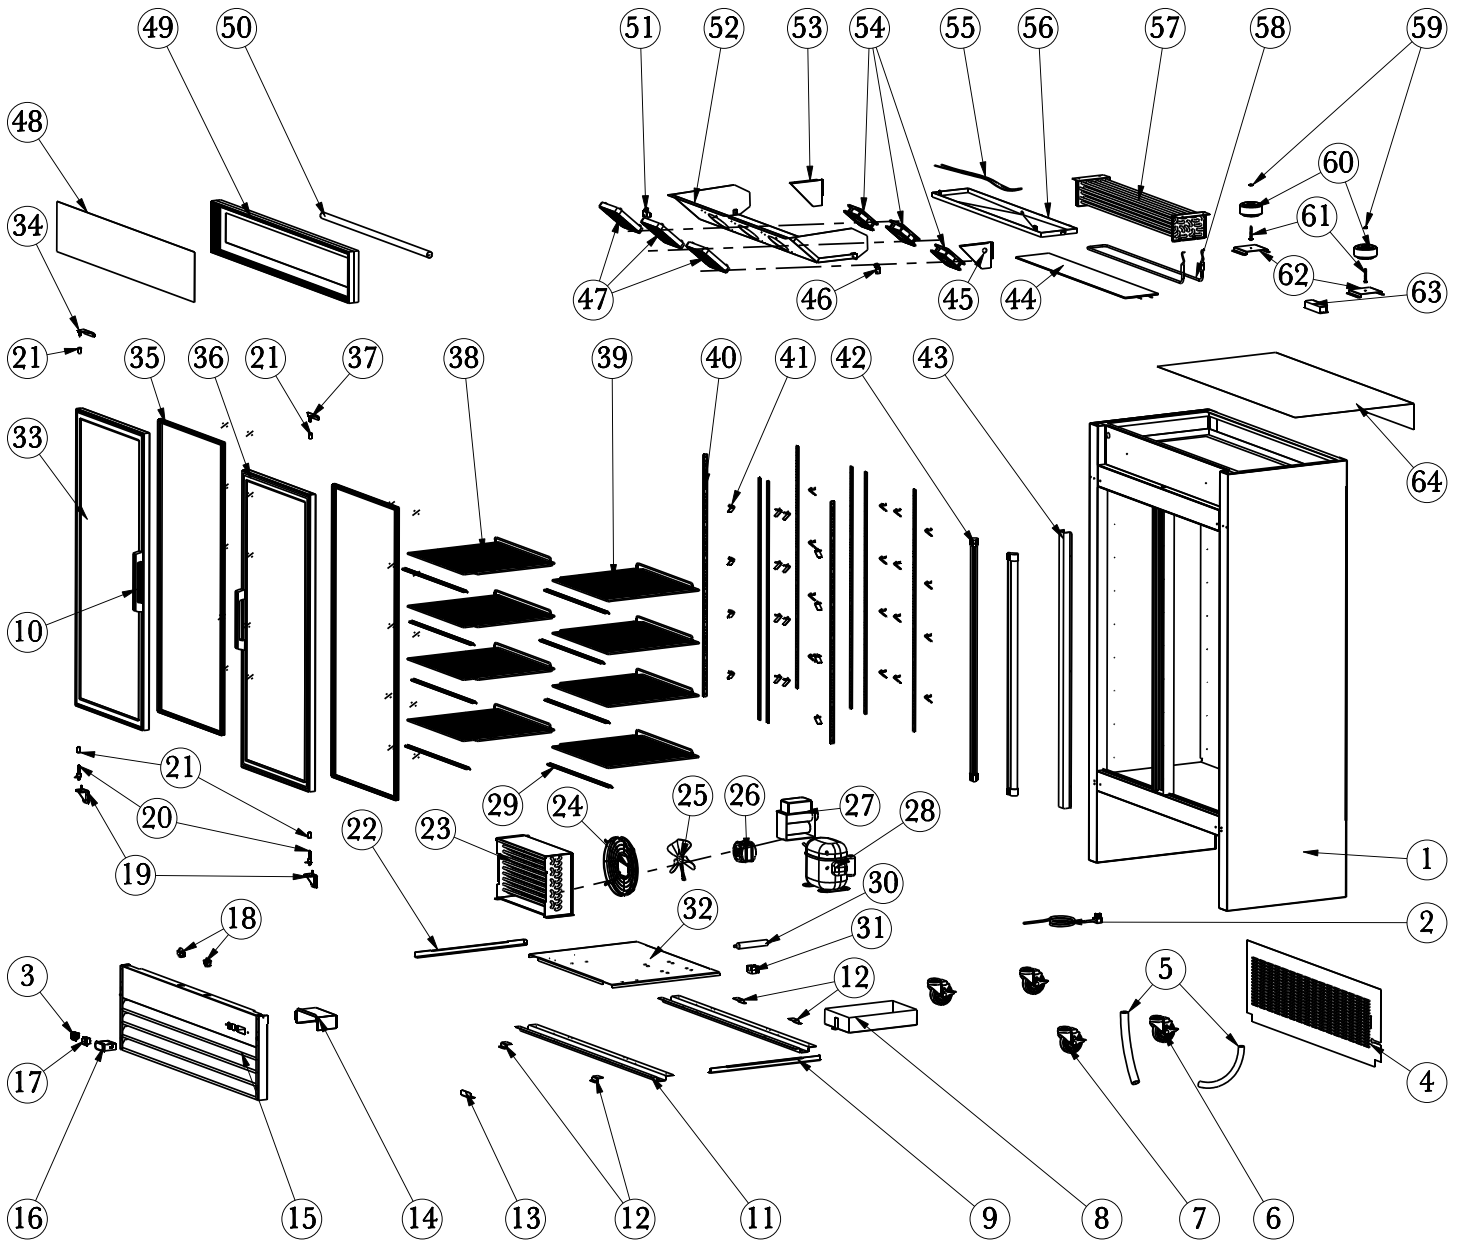

Parts Breakdown

Model FR-CN-1250-C 38025

Parts Breakdown

Model FR-CN-1250-C 38025

Item No.	Description	Position	Item No.	Description	Position	Item No.	Description	Position
AA927	Power Cord for 38025	2	AB978	Left Rail for Installation Board for 38025	22	AE955	Air Pipe Protection Board for 38025	43
AA124	Power Switch for 38025	3	AB134	Condenser for 38025	23	AA939	Drain Pan Heater for 38025	44
AB969	Back Grill for 38025	4	AB077	Condenser Fan Cover for 38025	24	AB987	Right End Plate for Evaporator for 38025	45
AA216	Drain Tube for 38025	5	AA814	Condenser Fan Motor Blade for 38025	25	AB988	Right Bracket for Evaporator Fan Cover for 38025	46
26247	Caster without Brake for 38025	6	AA813	Condenser Fan Motor for 38025	26	AA710	Evaporator Fan Motor Cover for 38025	47
26246	Caster with Brake for 38025	7	AE938	Compressor for 38025	28	AE956	Light Box Plate for 38025	48
AB970	Outer Drain Pan for 38025	8	AA854	Shelf Tag for 38025	29	AE957	Light Box Frame for 38025	49
AB971	Right Rail for Installation Board for 38025	9	AB594	Filter for 38025	30	AA835	LED Inside Cabinet for 38025	50
AA695	Glass Door Handle for 38025	10	AB595	Filter Fixer for 38025	31	AB991	Left Bracket for Evaporator Fan Cover for 38025	51
AE951	Supporting Board for Castor for 38025	11	AB980	Compressor Unit Installation Board for 38025	32	AB992	Evaporator Cover for 38025	52
AB973	Limited Block for Installation Board for 38025	12	AE953	Left Glass Door for 38025	33	AB993	Left End Plate for Evaporator for 38025	53
AB974	Handle for Installation Board for 38025	13	AE921	Upper Left Hinge Holder for 38025	34	AE901	Evaporator Fan Motor for 38025	54
AB975	Waterproof Cover of Thermostat for 38025	14	AB982	Gasket for 38025	35	AA867	Drain Hose Heater for 38025	55
AE952	Front Grill for 38025	15	AE954	Right Glass Door for 38025	36	AE958	Evaporator Drain Pan for 38025	56
AA324	Thermostat for 38025	16	AA857	Upper Right Hinge Holder for 38025	37	AE959	Evaporator for 38025	57
AA362	LED Light Switch for 38025	17	AB984	Left Shelf for 38025	38	AE152	Defrost Heater for 38025	58
AB977	Door Switch for 38025	18	AB985	Right Shelf for 38025	39	AE941	Glass Door Heater Transformer for 38025	60
AA807	Bottom Right Hinge Holder for 38025	19	AA809	K Strip for 38025	40	AE926	Thermostat Installation Plate for 38025	62
AA810	Bottom Hinge Axis for 38025	20	26884	K Clip for 38025	41	AA787	LED Power Supply for 38025	63
AA715	Axis Cover for 38025	21	AA722	LED Light for 38025	42	AE960	Cabinet Top Cover for 38025	64