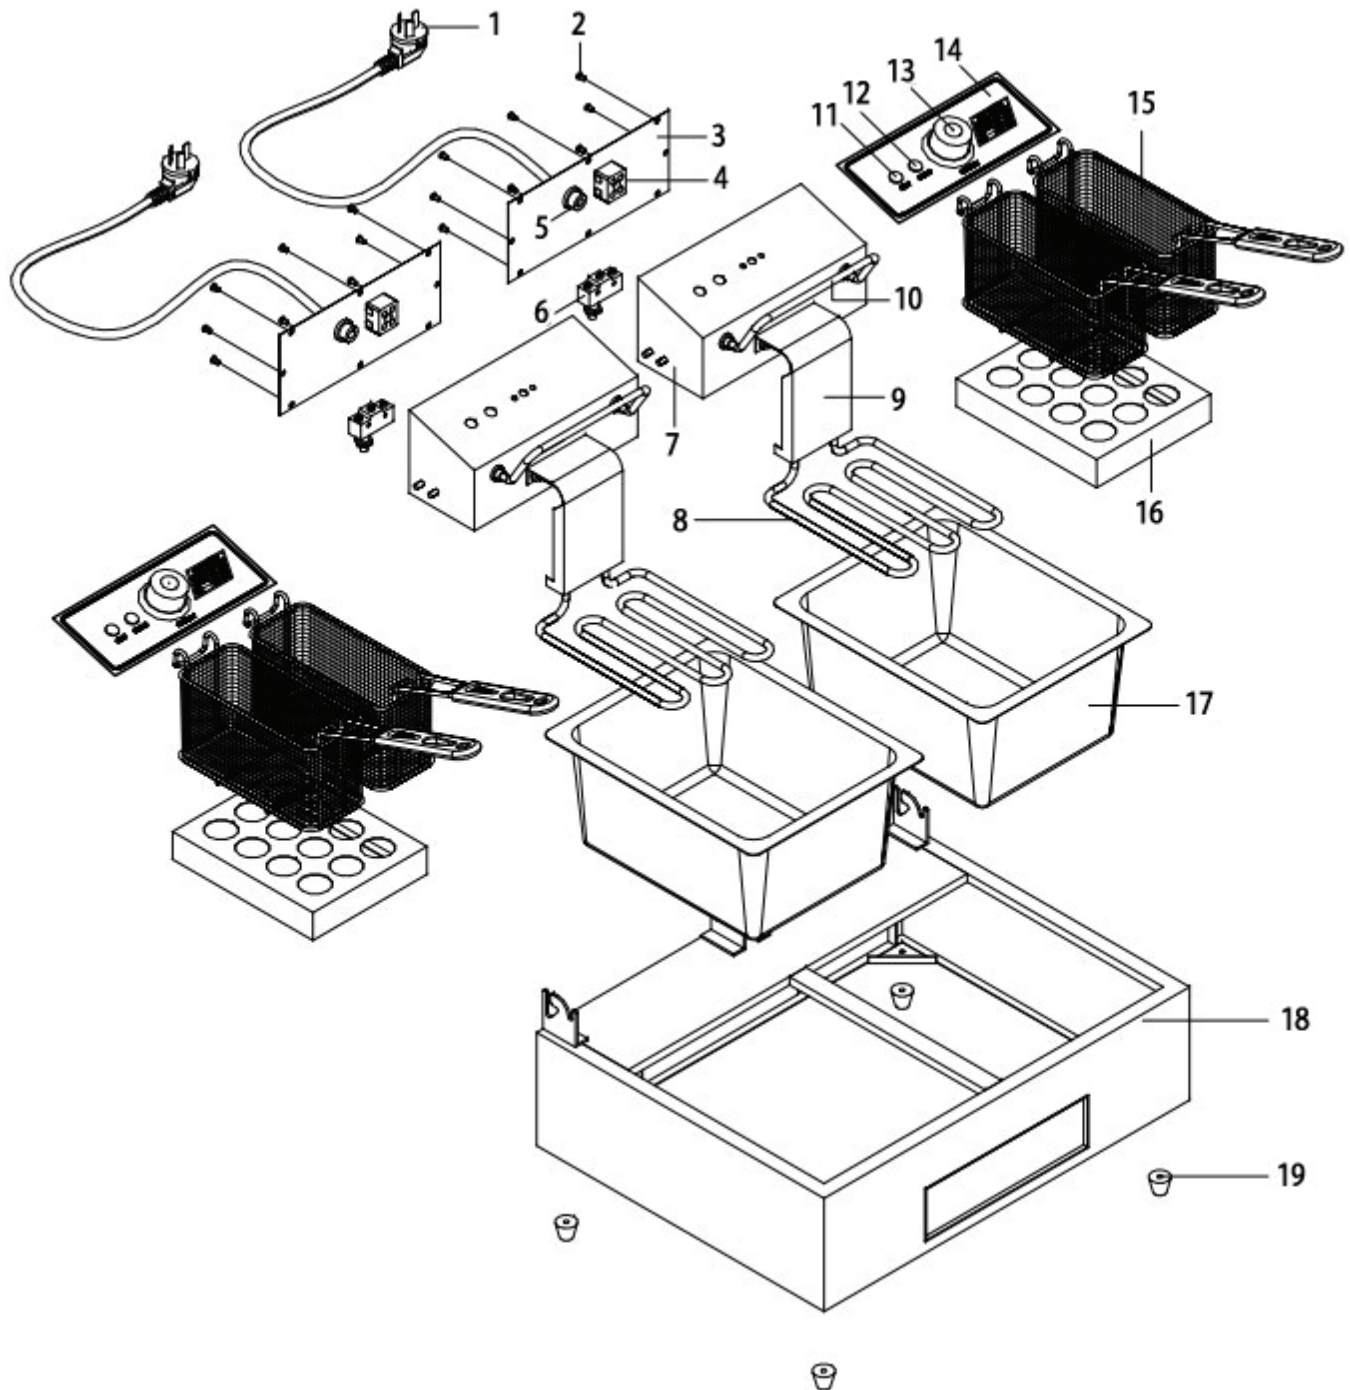

Parts Breakdown

Model **CE-CN-0012-D** 39372

Parts Breakdown

Model CE-CN-0012-D 39372

| Item No. | Description | Position | Item No. | Description | Position | Item No. | Description | Position |
|----------|----------------------------------|----------|----------|------------------------------|----------|----------|------------------------------------|----------|
| 75221 | Power Cord for 39372 | 1 | 75228 | Heater for 39372 | 8 | 39986 | Fryer Basket with Handle for 39372 | 15 |
| 75222 | M4-8 Screw for 39372 | 2 | 75229 | Heater Back Cover for 39372 | 9 | 75236 | Heater Bottom Cover for 39372 | 16 |
| 75223 | Control Box Board for 39372 | 3 | 75230 | Basket Hanging Rod for 39372 | 10 | 75237 | Oil Tank for 39372 | 17 |
| 75224 | Terminal Block for 39372 | 4 | 75231 | Green Indicator for 39372 | 11 | 70402 | Hard Surface for 39372 | 18 |
| 75225 | Power Cord Fixtures for 39372 | 5 | 75232 | Yellow Indicator for 39372 | 12 | 75238 | Rubber Feet for 39372 | 19 |
| AG910 | Micro Switch New Style for 39372 | 6 | 70396 | Thermostat for 39372 | 13 | 63500 | Cover for 39372 | |
| 75227 | Control Box for 39372 | 7 | 75234 | PVC Board for 39372 | 14 | | | |