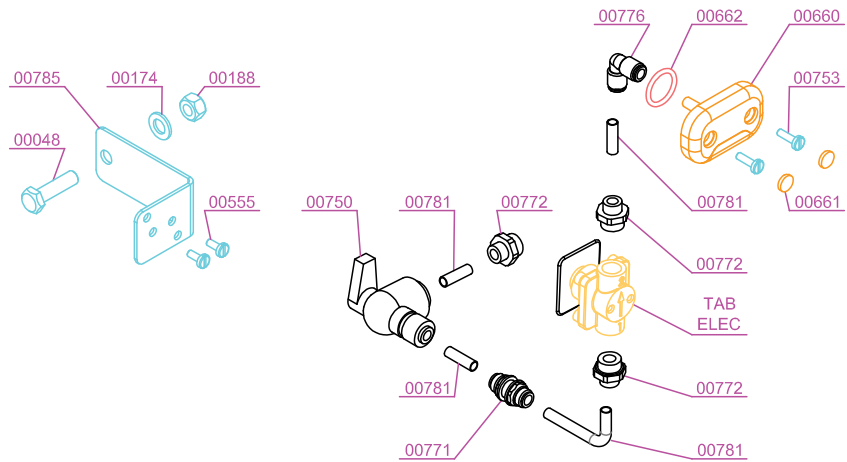

PARTS BREAKDOWN

ITEM	MODEL
39519	JE-ES-0015-F

PARTS BREAKDOWN

ITEM	MODEL
39519	JE-ES-0015-F

PARTS BREAKDOWN

ITEM	MODEL
39519	JE-ES-0015-F

STAINLESS STEEL SELF TAP OPTION

AUTOMATIC SHOWER OPTION