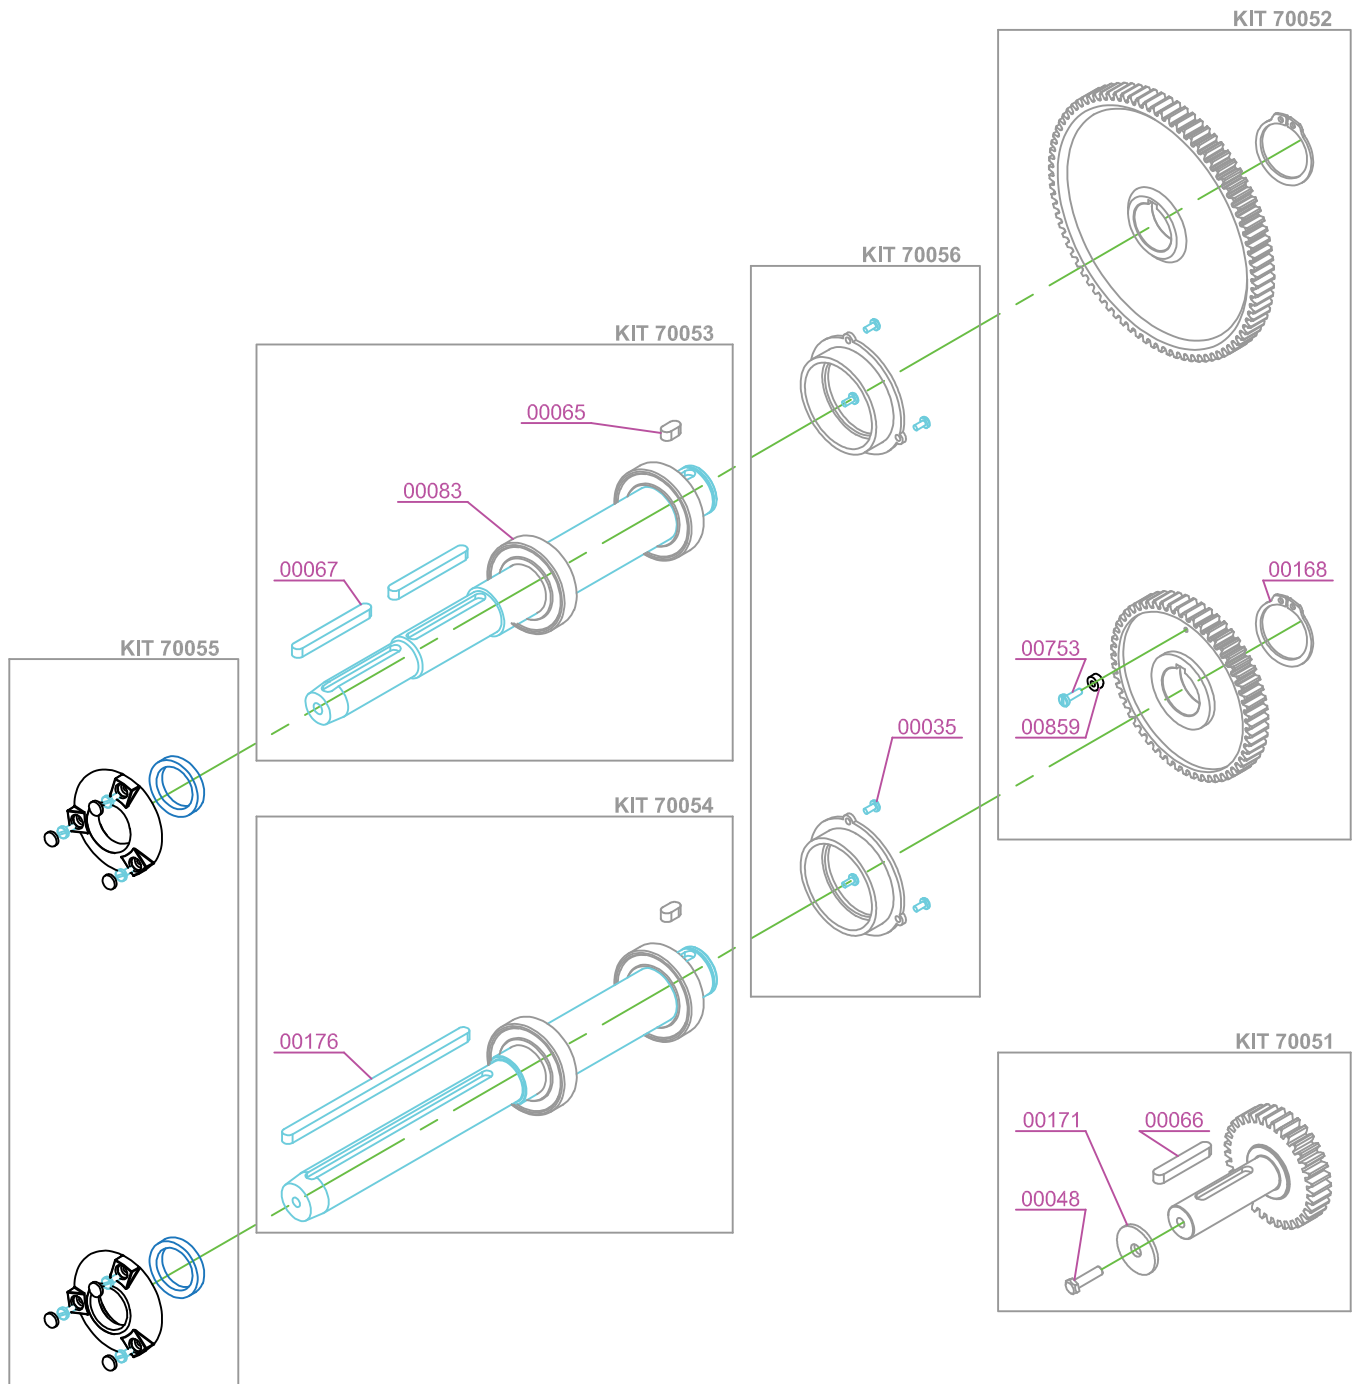

PARTS BREAKDOWN

ITEM	MODEL
39519	JE-ES-0015-F

PARTS BREAKDOWN

ITEM	MODEL
39519	JE-ES-0015-F

PARTS BREAKDOWN

ITEM	MODEL
39519	JE-ES-0015-F

STAINLESS STEEL SELF TAP OPTION

AUTOMATIC SHOWER OPTION