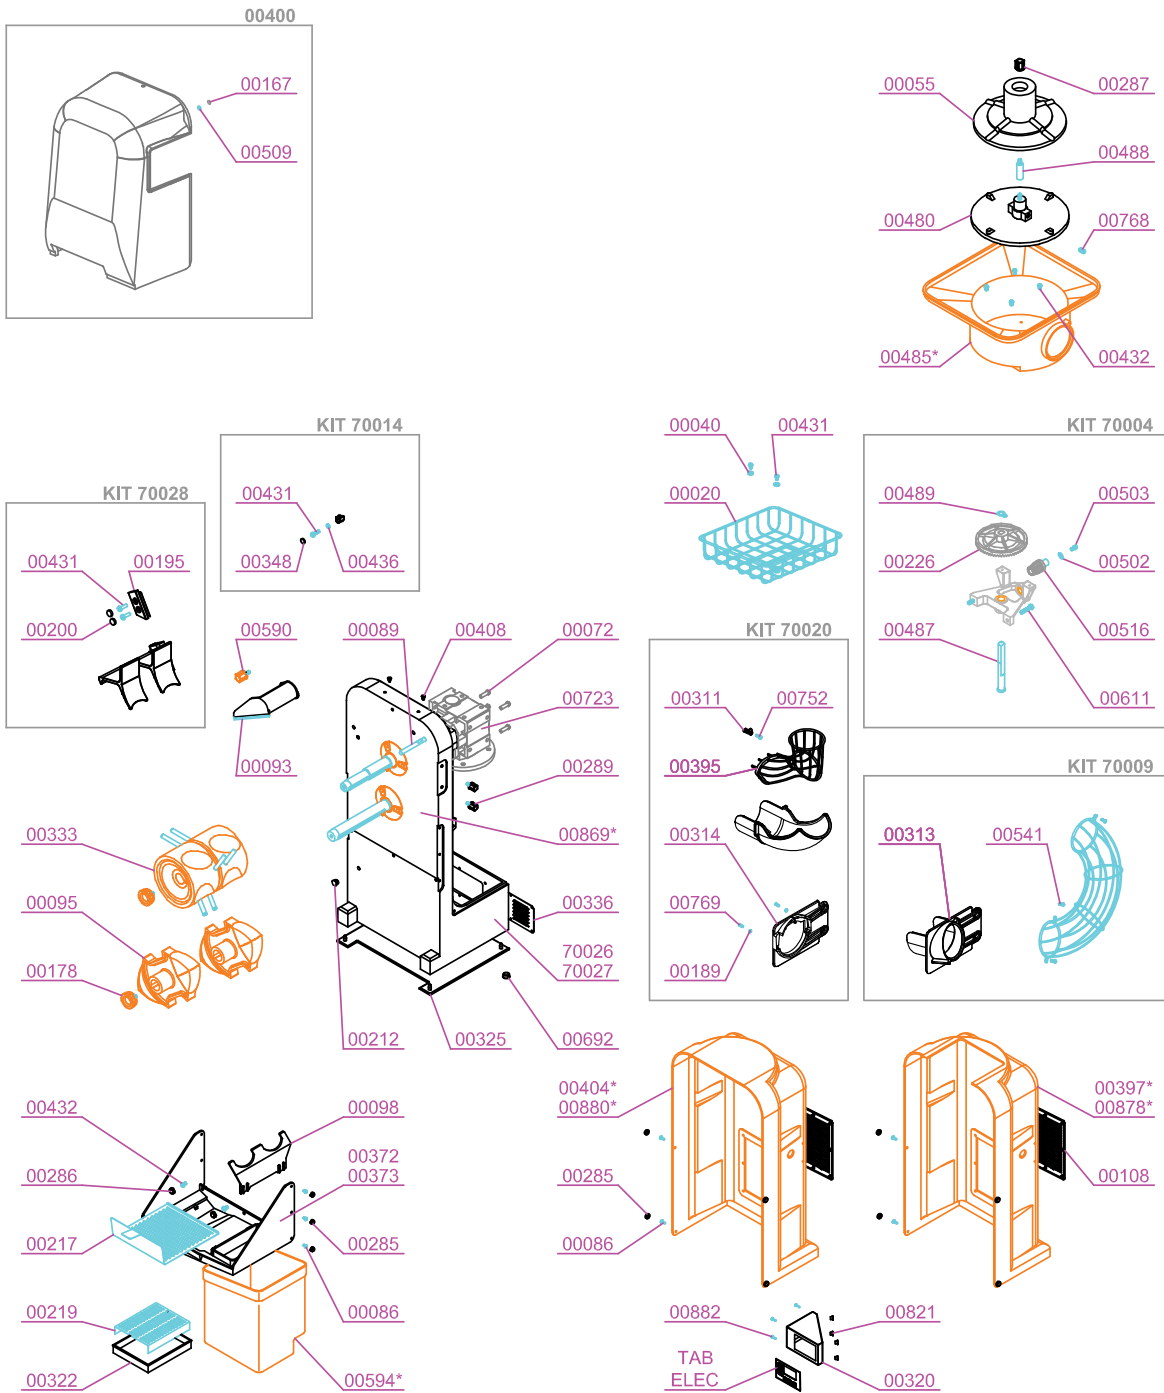

PARTS BREAKDOWN

ITEM	MODEL
39519	JE-ES-0015-F

PARTS BREAKDOWN

ITEM	MODEL
39519	JE-ES-0015-F

PARTS BREAKDOWN

ITEM	MODEL
39519	JE-ES-0015-F

STAINLESS STEEL SELF TAP OPTION

AUTOMATIC SHOWER OPTION