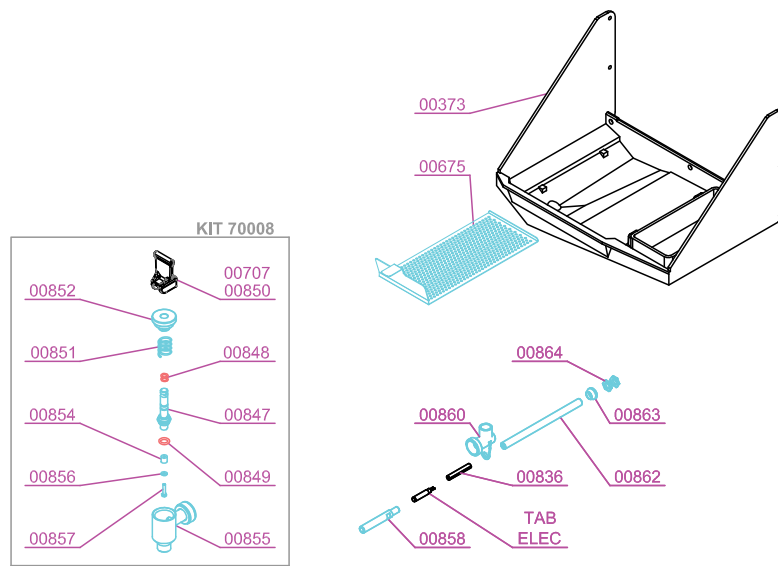

PARTS BREAKDOWN

ITEM	MODEL
39519	JE-ES-0015-F

PARTS BREAKDOWN

ITEM	MODEL
39519	JE-ES-0015-F

PARTS BREAKDOWN

ITEM	MODEL
39519	JE-ES-0015-F

STAINLESS STEEL SELF TAP OPTION

AUTOMATIC SHOWER OPTION