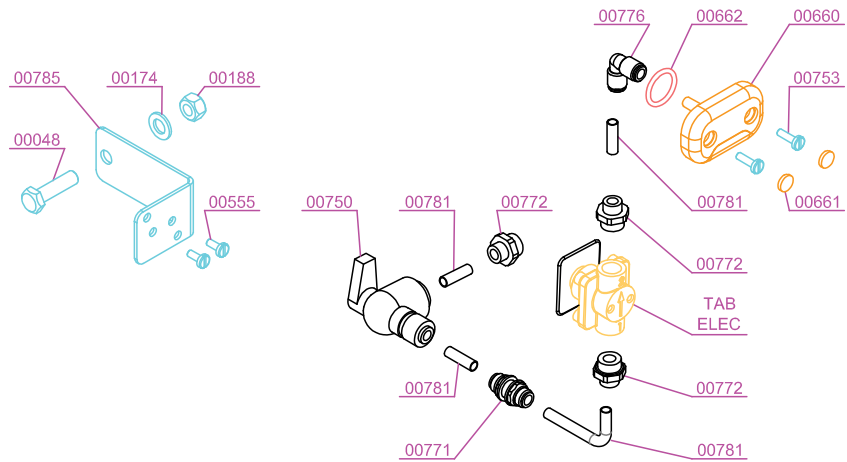

PARTS BREAKDOWN

ITEM	MODEL
39520	JE-ES-0015-T

PARTS BREAKDOWN

ITEM	MODEL
39520	JE-ES-0015-T

PARTS BREAKDOWN

ITEM	MODEL
39520	JE-ES-0015-T

STAINLESS STEEL SELF TAP OPTION

AUTOMATIC SHOWER OPTION