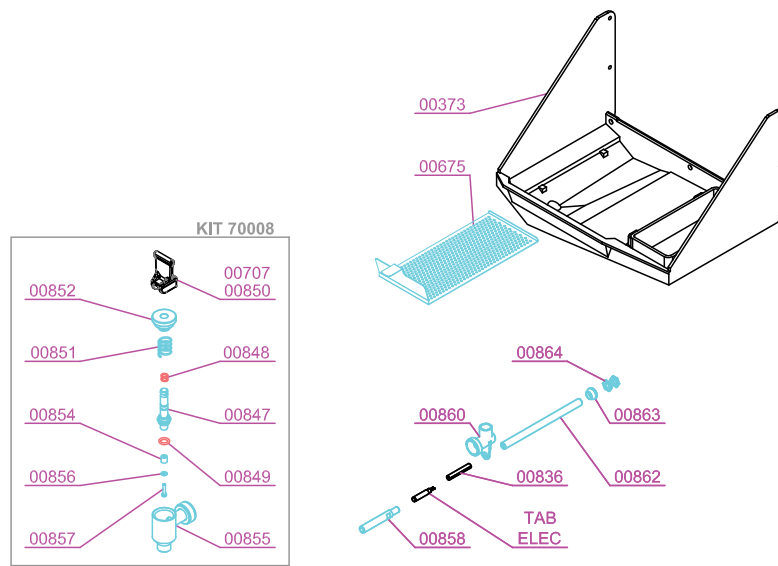

PARTS BREAKDOWN

ITEM	MODEL
39520	JE-ES-0015-T

PARTS BREAKDOWN

ITEM	MODEL
39520	JE-ES-0015-T

PARTS BREAKDOWN

ITEM	MODEL
39520	JE-ES-0015-T

STAINLESS STEEL SELF TAP OPTION

AUTOMATIC SHOWER OPTION