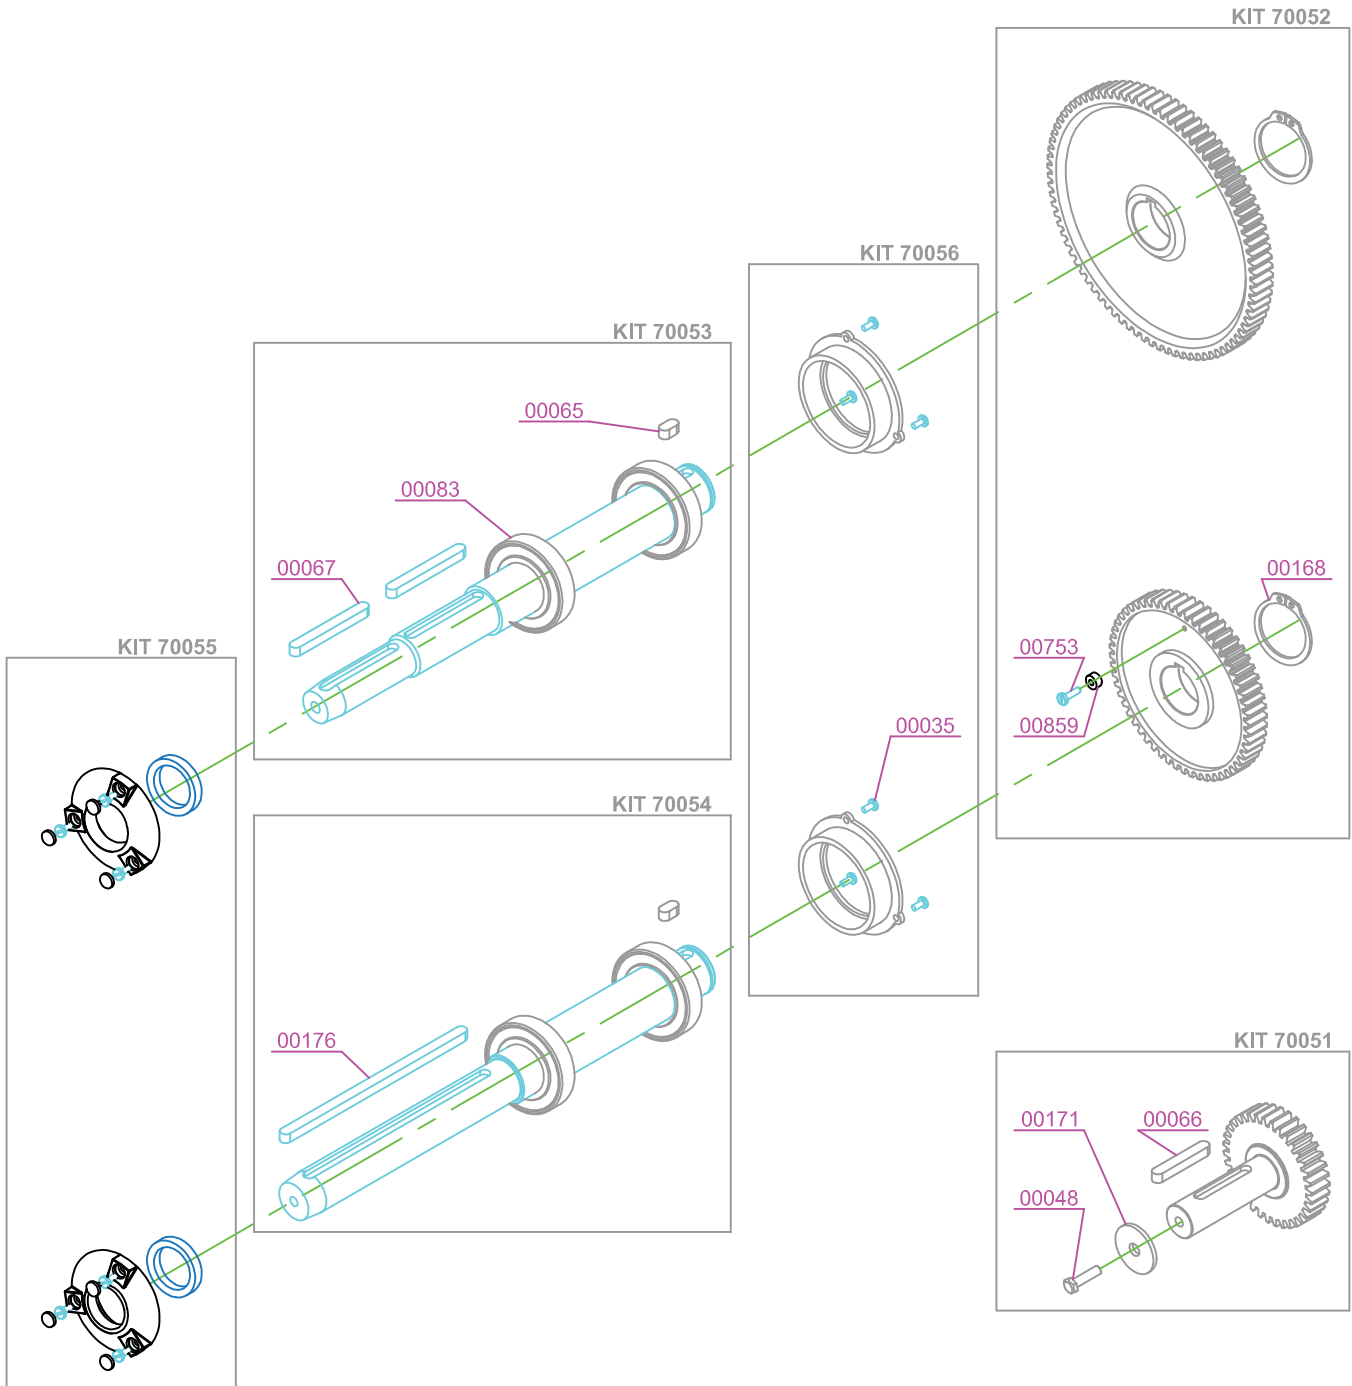

PARTS BREAKDOWN

ITEM	MODEL
39520	JE-ES-0015-T

PARTS BREAKDOWN

ITEM	MODEL
39520	JE-ES-0015-T

PARTS BREAKDOWN

ITEM	MODEL
39520	JE-ES-0015-T

STAINLESS STEEL SELF TAP OPTION

AUTOMATIC SHOWER OPTION