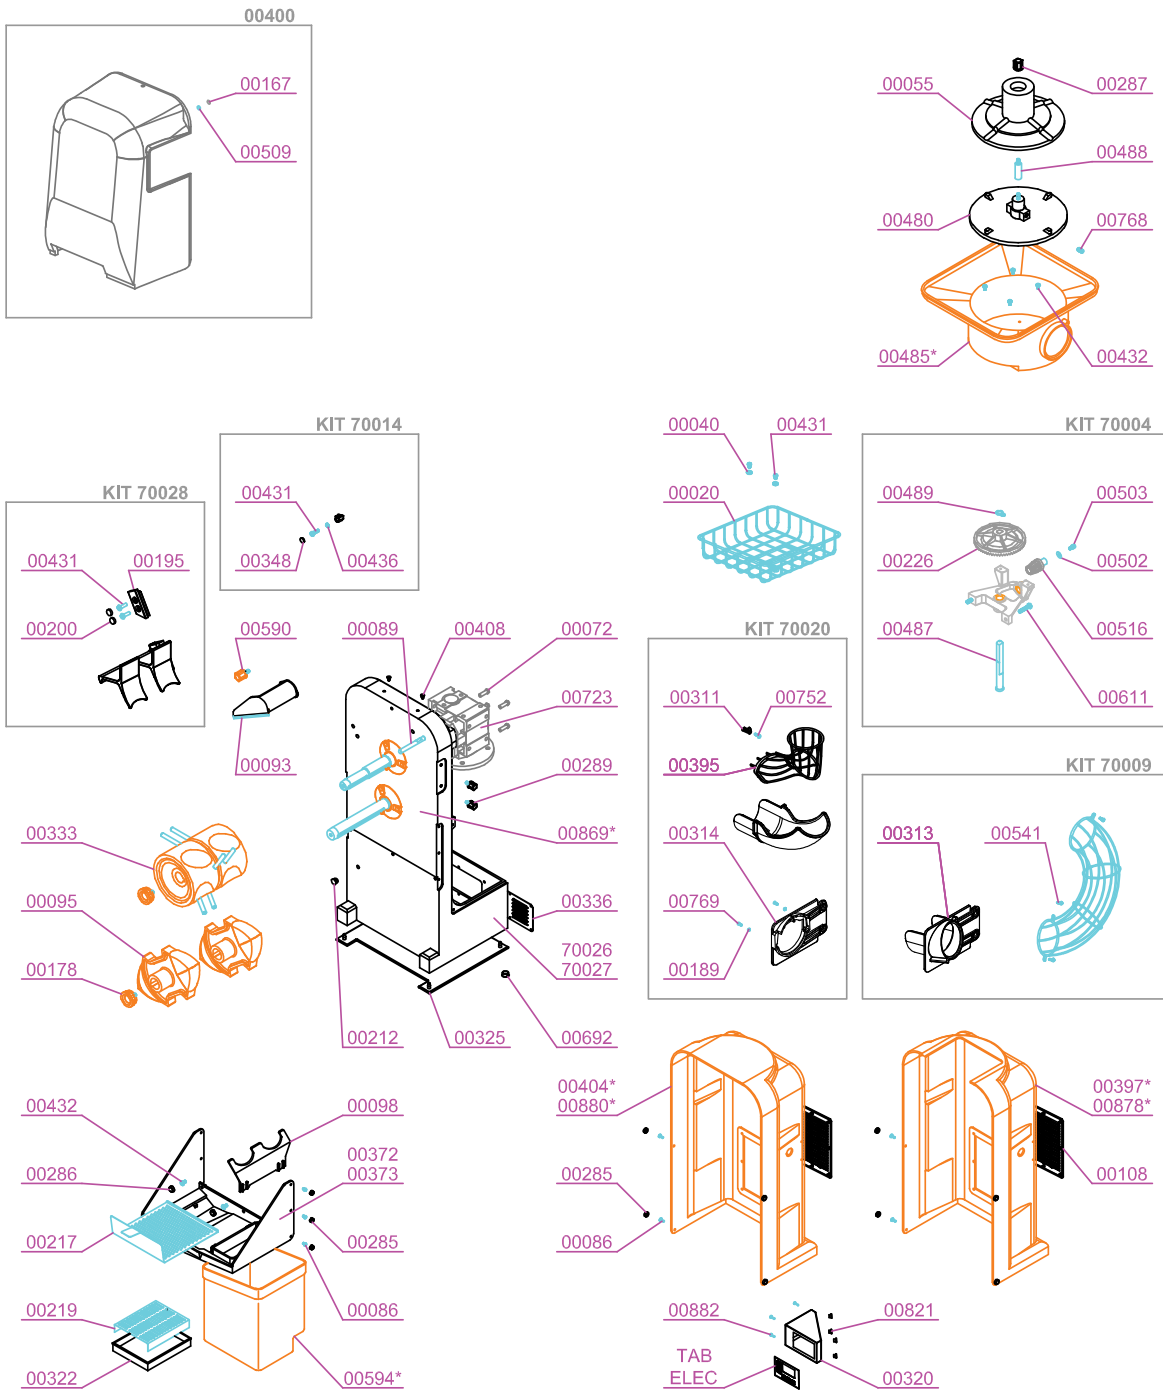

PARTS BREAKDOWN

ITEM	MODEL
39520	JE-ES-0015-T

PARTS BREAKDOWN

ITEM	MODEL
39520	JE-ES-0015-T

PARTS BREAKDOWN

ITEM	MODEL
39520	JE-ES-0015-T

STAINLESS STEEL SELF TAP OPTION

AUTOMATIC SHOWER OPTION