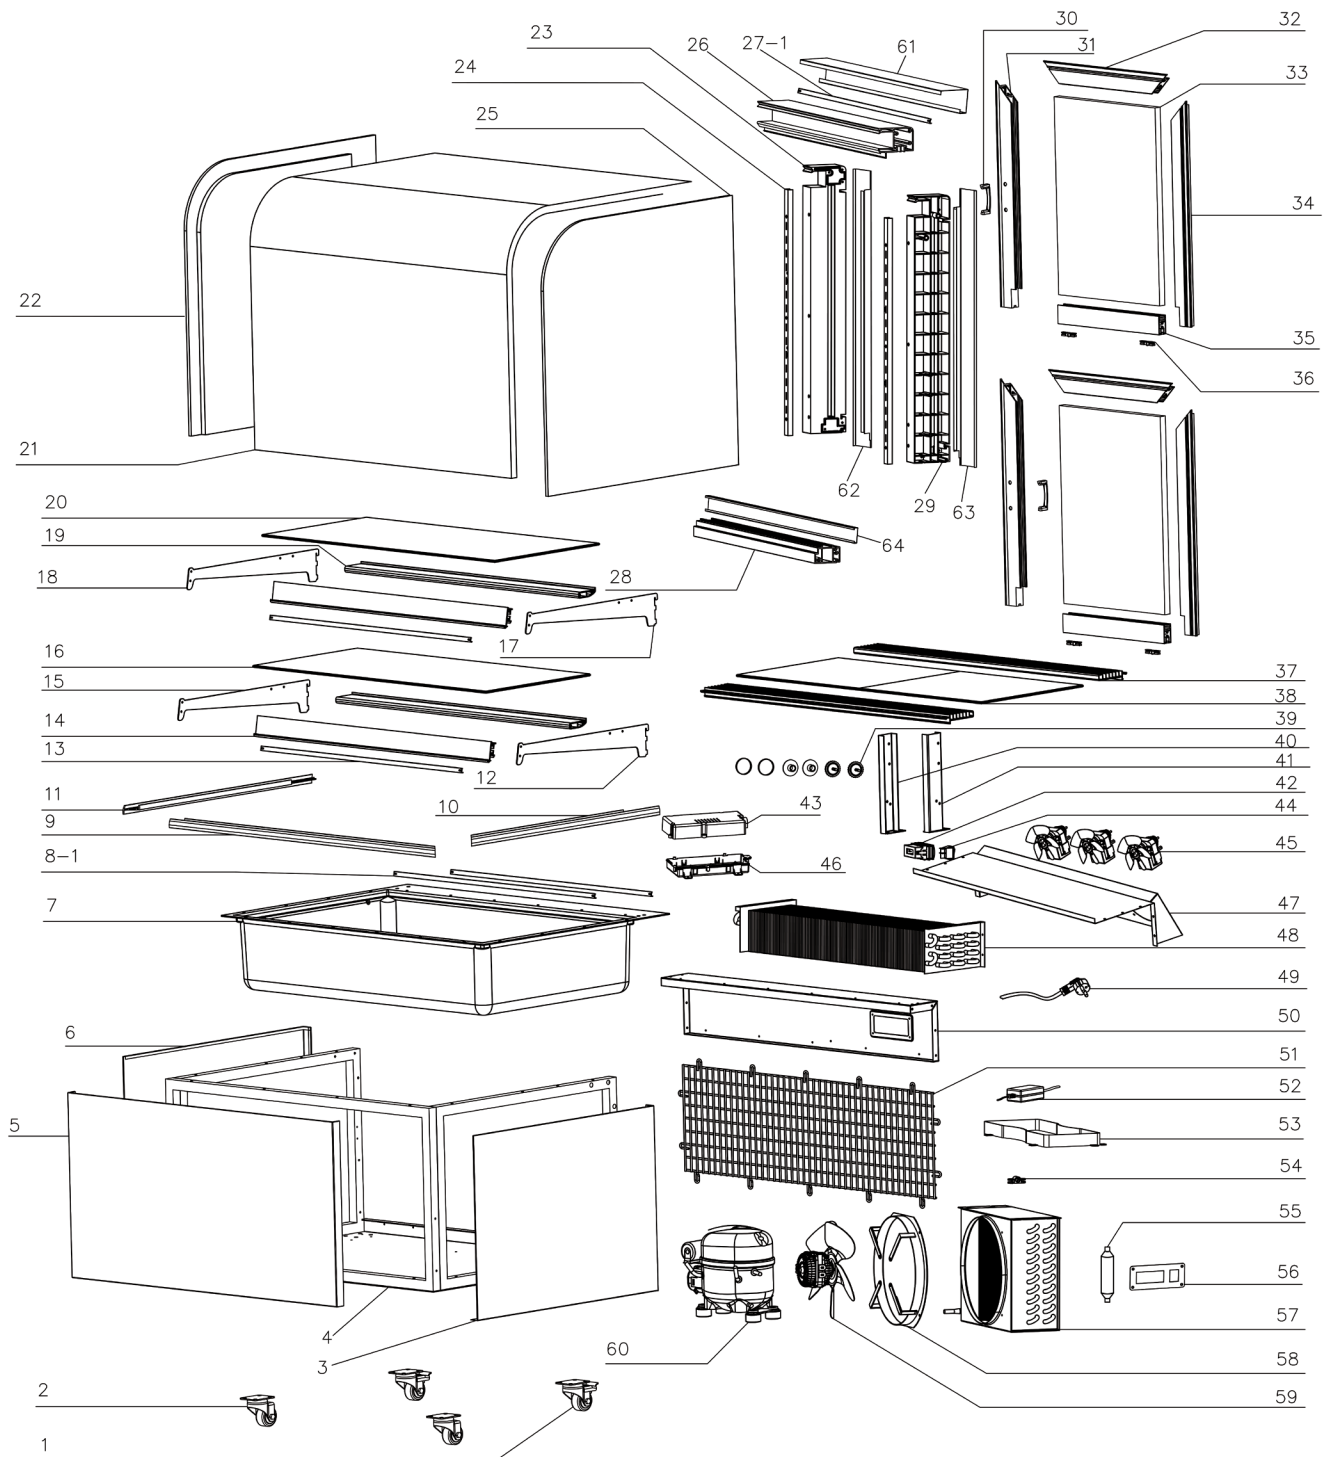

Parts Breakdown

Model RS-CN-0270 39539

Parts Breakdown

Model RS-CN-0270 39539

Item No.	Description	Position	Item No.	Description	Position	Item No.	Description	Position
71042	Rear Swivel Caster with Brake for 39539	1	71164	Left Pole Cover for 39539	23	71081	Evaporator Motor for 39539	45
79763	Swivel Front Castor without Brake for 39539	2	71153	Shelf Holder for 39539	24	71082	Thermostat Base for 39539	46
68165	Base for 39539	3	71062	Right Side Glass for 39539	25	68197	Evaporator Cover for 39539	47
68225	Right Cover for 39539	4	64746	Top Frame for 39539	26	71084	Evaporator for 39539	48
AG707	Front Cover for 39539	5	68204	Top LED for 39539	27-1	68198	Power Cord for 39539	49
68226	Left Cover for 39539	6	71064	Bottom Frame for 39539	28	71086	Rear Frame for 39539	50
71046	Evaporator Insulation for 39539	7	71065	Right Pole for 39539	29	71087	Back Grill for 39539	51
68168	Bottom LED for 39539	8-1	71110	Door Handle for 39539	30	AG710	4 LED Driver for 39539	52
71047	Front Glass Fixer for 39539	9	AF488	Left Doorframe for 39539	31	71089	Water Tray for 39539	53
71048	Right Glass Fixer for 39539	10	71068	Top Upper Door Frame for 39539	32	71133	Power Cord Fixer for 39539	54
71049	Left Glass Fixer for 39539	11	71069	Door Glass for 39539	33	71083	Dryer Filter for 39539	55
41966	Shelf Bracket-Bottom Right for 39539	12	71113	Right Door Frame for 39539	34	77434	Control Panel for 39539	56
68176	Middle LED for 39539	13-1	71071	Bottom Door Frame for 39539	35	71135	Condenser for 39539	57
AF486	Metal Price Tags for 39539	14	71114	Door Glide Wheel for 39539	36	71136	Fan Bracket for 39539	58
71152	Bottom Shelf Left Bracket for 39539	15	71073	Air In/Outlet for 39539	37	71137	Condenser Motor for 39539	59
AG708	Bottom Glass Shelf for 39539	16	71074	Bottom Black Glass Frame for 39539	38	68199	Compressor for 39539	60
71051	Right Top Shelf Holder for 39539	17	71121	Screw Cover for 39539	39	AF490	Top Back Frame for 39539	61
41612	Shelf Bracket-Top Left for 39539	18	71171	Left Pole Fixer for 39539	40	AF491	Left Back Frame for 39539	62
AF487	Metal Shelf Support for 39539	19	71077	Right Pole Fixer for 39539	41	AF492	Right Back Frame for 39539	63
AG709	Top Glass Shelf for 39539	20	71123	Digital Control for 39539	42	AF493	Bottom Back Frame for 39539	64
64745	Arc Glass for 39539	21	71079	Thermostat Lid for 39539	43	AT601	Door Seal for 39539	
71103	Left Side Glass for 39539	22	71080	Switch for 39539	44			