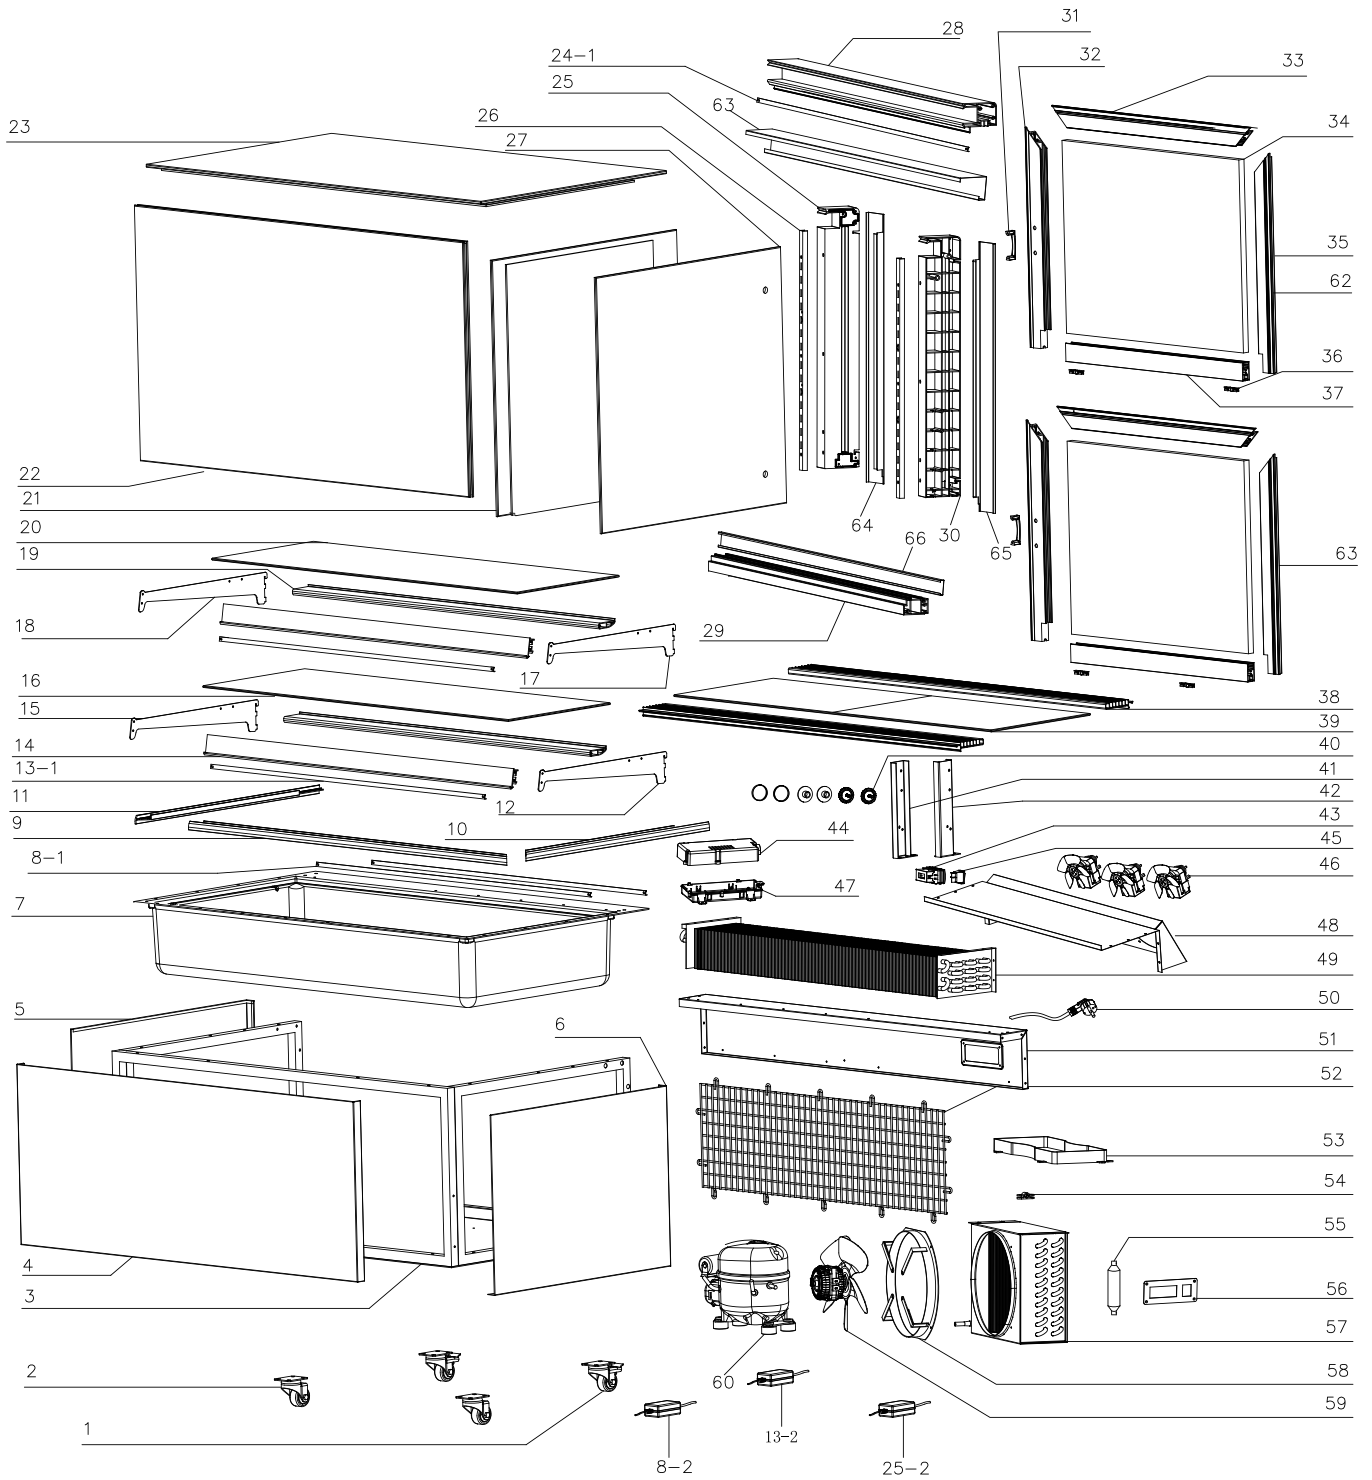

Parts Breakdown

Model RS-CN-0370-S 39540

Parts Breakdown

Model RS-CN-0370-S 39540

Item No.	Description	Position	Item No.	Description	Position	Item No.	Description	Position
71042	Rear Swivel Caster with Brake for 39540	1	AL691	Top Glass for 39540	23	68196	Switch for 39540	45
79763	Swivel Front Castor without Brake for 39540	2	AF496	Top LED for 39540	24-1	71081	Evaporator Motor for 39540	46
68206	Base for 39540	3	AK201	6 LED Driver for 39540	24-2	71082	Thermostat Base for 39540	47
AF494	Front Cover for 39540	4	71164	Left Pole Cover for 39540	25	71126	Evaporator Cover for 39540	48
68225	Right Cover for 39540	5	71153	Shelf Holder for 39540	26	71127	Evaporator for 39540	49
68226	Left Cover for 39540	6	AL692	Right Glass for 39540	27	68198	Power Cord for 39540	50
71094	Evaporator Insulation for 39540	7	71104	Upper Front Frame for 39540	28	71129	Rear Frame for 39540	51
68208	Bottom LED for 39540	8-1	71165	Bottom Frame for 39540	29	71130	Back Grill for 39540	52
AK203	4 LED Driver for 39540	8-2, 13-2	71065	Right Pole for 39540	30	71089	Water Tray for 39540	53
AF495	Front Glass Fixer for 39540	9	71110	Door Handle for 39540	31	71133	Power Cord Fixer for 39540	54
68272	Left Glass Fixer for 39540	10	AF488	Left Doorframe for 39540	32	71083	Dryer Filter for 39540	55
68271	Right Glass Fixer for 39540	11	71111	Upper Door Frame for 39540	33	AL693	Control Panel for 39540	56
41966	Shelf Bracket-Bottom Right for 39540	12	71112	Glass Door for 39540	34	71135	Condenser for 39540	57
71149	LED Lighter for 39540	13-1	71113	Right Door Frame for 39540	35	71136	Fan Bracket for 39540	58
71150	Price Tags for 39540	14	71114	Door Glide Wheel for 39540	36	71137	Condenser Motor for 39540	59
71152	Bottom Shelf Left Bracket for 39540	15	71167	Bottom Door Frame for 39540	37	68199	Compressor for 39540	60
71100	Bottom Glass Shelf for 39540	16	AK204	Air In/Outlet for 39540	38	AL694	Left Door for 39540	61
71051	Right Top Shelf Holder for 39540	17	AD842	Bottom Glass for 39540	39	AL695	Right Door for 39540	62
41612	Shelf Bracket-Top Left for 39540	18	71121	Screw Cover for 39540	40	AF497	Top Back Frame for 39540	63
64749	Metal Shelf Support for 39540	19	71171	Left Pole Fixer for 39540	41	AL696	Left Back Frame (Stainless Steel) for 39540	64
71105	Top Glass Shelf for 39540	20	71077	Right Pole Fixer for 39540	42	AL697	Right Back Frame (Stainless Steel) for 39540	65
AL689	Left Glass for 39540	21	71123	Digital Control for 39540	43	AF498	Bottom Back Frame for 39540	66
AL690	Front Glass for 39540	22	71079	Thermostat Lid for 39540	44	AT601	Door Seal for 39540	