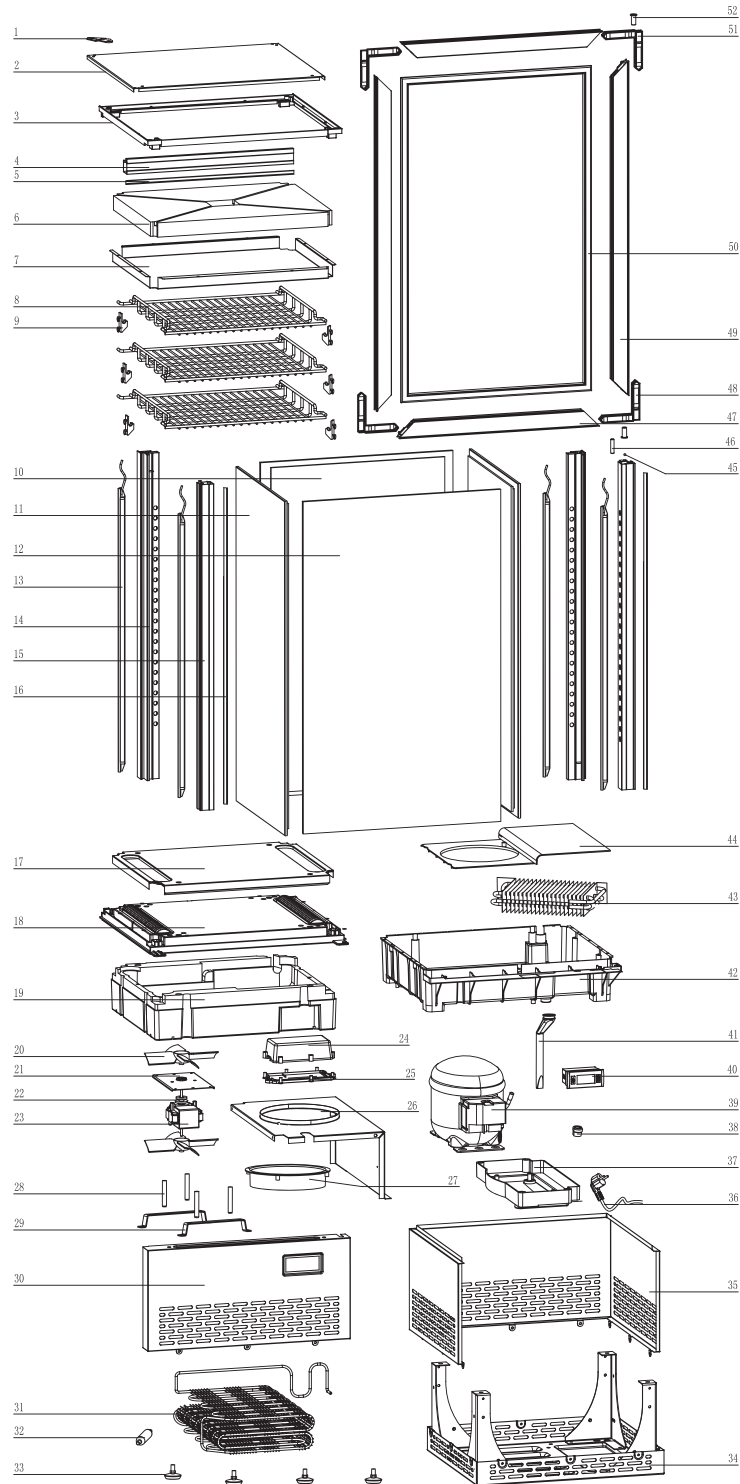

Parts Breakdown

Model RS-CN-0078 39551

Parts Breakdown

Model RS-CN-0078 39551

Item No.	Description	Position	Item No.	Description	Position	Item No.	Description	Position
43867	Upper Gemel for 39551	1	43885	Foam Base of Evaporator for 39551	19	43903	Plastic Fence for 39551	37
43868	Upper Cover for 39551	2	43886	Fan Blade for 39551	20	43904	Wire Clip for 39551	38
43869	Upper Fixed Tray for 39551	3	43887	Metal Base of Fan Motor for 39551	21	43905	Compressor for 39551	39
43870	Front Crosspiece for 39551	4	43888	Motor Fixed Ring for 39551	22	43906	Digital Controller for 39551	40
43871	Top and Bottom Stainless Iron Piece for 39551	5	43889	Fan Motor for 39551	23	43907	Upper/Bottom Seep Tube for 39551	41
43872	Roof Foam for 39551	6	43890	Control Box for 39551	24	43908	Bubble Plate Evaporator for 39551	42
43873	Holder of Polyfoam for 39551	7	43891	Control Panel for 39551	25	43920	Evaporator for 39551	43
43874	Barrier Grid for 39551	8	43892	Condensator Cushion for 39551	26	43910	Evaporator Protect Board for 39551	44
43875	Grid Foot for 39551	9	43893	Condenser Air Duct for 39551	27	43911	Steel Ball for 39551	45
43876	Back Glass for 39551	10	43894	Condenser Stepping for 39551	28	43912	Door Pin for 39551	46
43877	Side Glass for 39551	11	43895	Condenser Bracket for 39551	29	43913	Door Post for 39551	47
43878	Door Glass for 39551	12	43896	Front Panel for 39551	30	43914	Door Column Connection for 39551	48
43879	LED Lights for 39551	13	43897	Condensator for 39551	31	43915	Door Right Column for 39551	49
43880	Back Pole for 39551	14	43898	Dry Filter for 39551	32	43916	Door Gasket for 39551	50
43881	Front Pole for 39551	15	43899	Adjustable Feet for 39551	33	43917	Door Post for 39551	51
43882	Side Stainless Iron Piece for 39551	16	43900	Bottom Housing for 39551	34	43918	Bush for 39551	52
43919	Ventilation Cover for 39551	17	43901	Rear Grill for 39551	35			
43883	Vent Tray for 39551	18	30621	Power Cord for 39551	36			