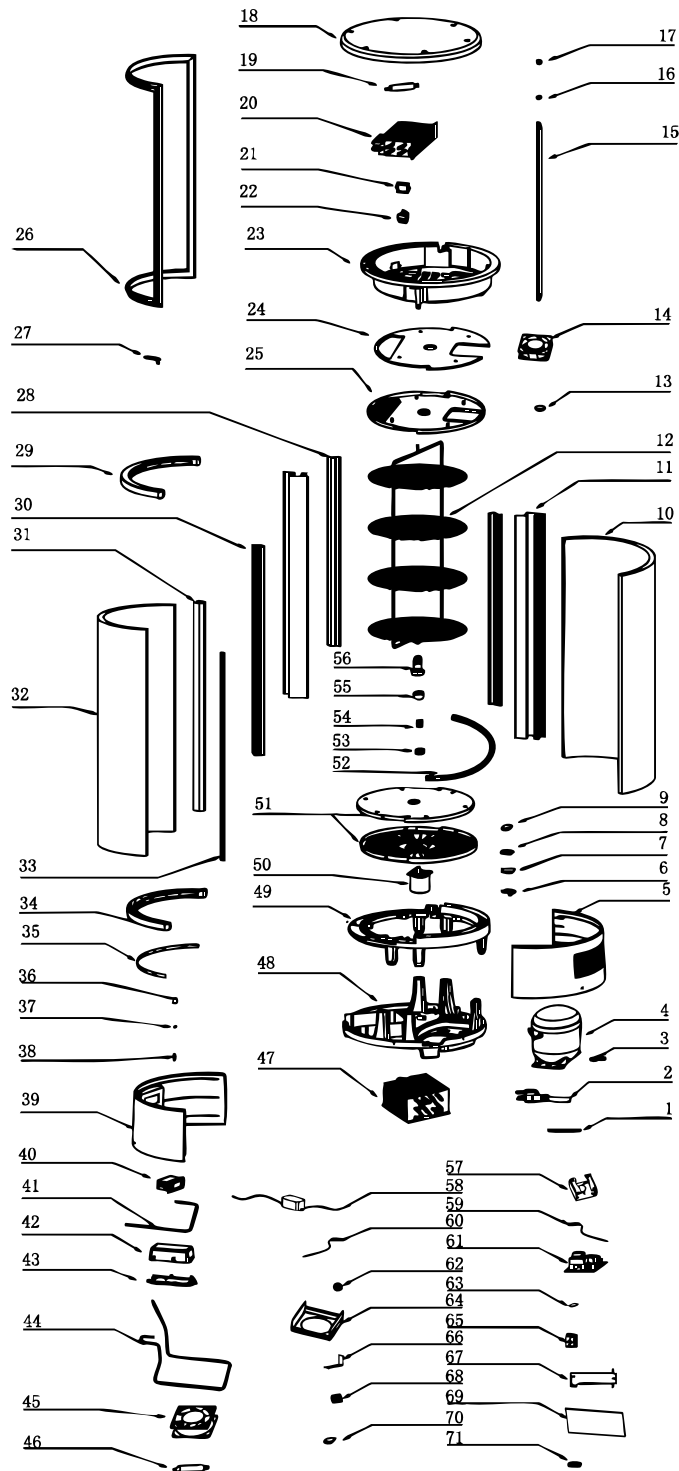

Parts Breakdown

Model RS-CN-0072-R 39552

Parts Breakdown

Model RS-CN-0072-R 39552

Item No.	Description	Position	Item No.	Description	Position	Item No.	Description	Position
60143	Filling Pipe for 39552	1	71344	Door Gasket for 39552	26	71367	Fixed Tray for 39552	49
AA062	Power Cord for 39552	2	71345	Upper Gemel for 39552	27	71368	Motor for the Rotational Rack for 39552	50
61245	Wire Clamp Cover for 39552	3	71346	Pillar Decoration for 39552	28	71369	Bottom Cover of Fixed Tray for 39552	51
AH719	Compressor for 39552	4	71347	Upper Door Frame for 39552	29	71371	Seal for 39552	52
71324	Rear Base Panel for 39552	5	AT699	Door Handle Frame for 39552	30	71372	Plane Bearing for 39552	53
71325	Door Washer for 39552	6, 9	71349	Bottom Door Frame for 39552	31	71374	Lower Clutch for 39552	55
71326	Washer 1 for 39552	7, 13	71350	Door Glass for 39552	32	71375	Upper Clutch for 39552	56
71327	Washer 2 for 39552	8	71351	Side Magnetic Strip for 39552	33	AT701	Bracket for Motor of the Rotational Rack for 39552	57
71329	Rear Glass for 39552	10	71352	Bottom Door Frame for 39552	34	68356	LED Driver for 39552	58
71330	Pillar for 39552	11	71353	Magnetic Strip for 39552	35	AA049	Defrost Probe for 39552	59
71331	Rotate Shelf for 39552	12	71354	Bush for 39552	36	68332	Temperature Probe for 39552	60
71333	Fan Motor for Evaporator for 39552	14, 45	71355	Steel Ball for 39552	37	AP262	Main Circuit Board for 39552	61
71334	LED Lamp for 39552	15	30606	Door Pin for 39552	38	AJ425	Shelf Bearing for 39552	62
71335	Small Cap for 39552	16	71357	Front Panel for 39552	39	AT702	Glass Washer for 39552	63
30592	Screw Cover for 39552	17	AA082	Temperature Display for 39552	40	AT703	Protect Panel of Condenser for 39552	64
71337	Top Cover for 39552	18	AT700	Connection Pipe for 39552	41	AT704	Motor Clamp for 39552	66
71338	Evaporator for 39552	20	71360	Circuit Board Box for 39552	42	AT705	Support Plate for 39552	67
71339	Door Switch Unit for 39552	21	71361	Box Cover for 39552	43	AR549	Capacitance for 39552	68
60119	Switch for 39552	22, 54, 65	71362	Copper Pipe for 39552	44	AT706	Evaporator Holder Washer for 39552	69
71341	Evaporator Holder for 39552	23	30566	Dry Filter for 39552	46	AT707	Right Rear Washer of Fixed Tray for 39552	70
71342	Insulation Sheet for 39552	24	71365	Condenser for 39552	47	AT708	Middle Washer of Fixed Tray for 39552	71
71343	Ventilated Tray for 39552	25	71366	Bottom Base of Compressor for 39552	48			